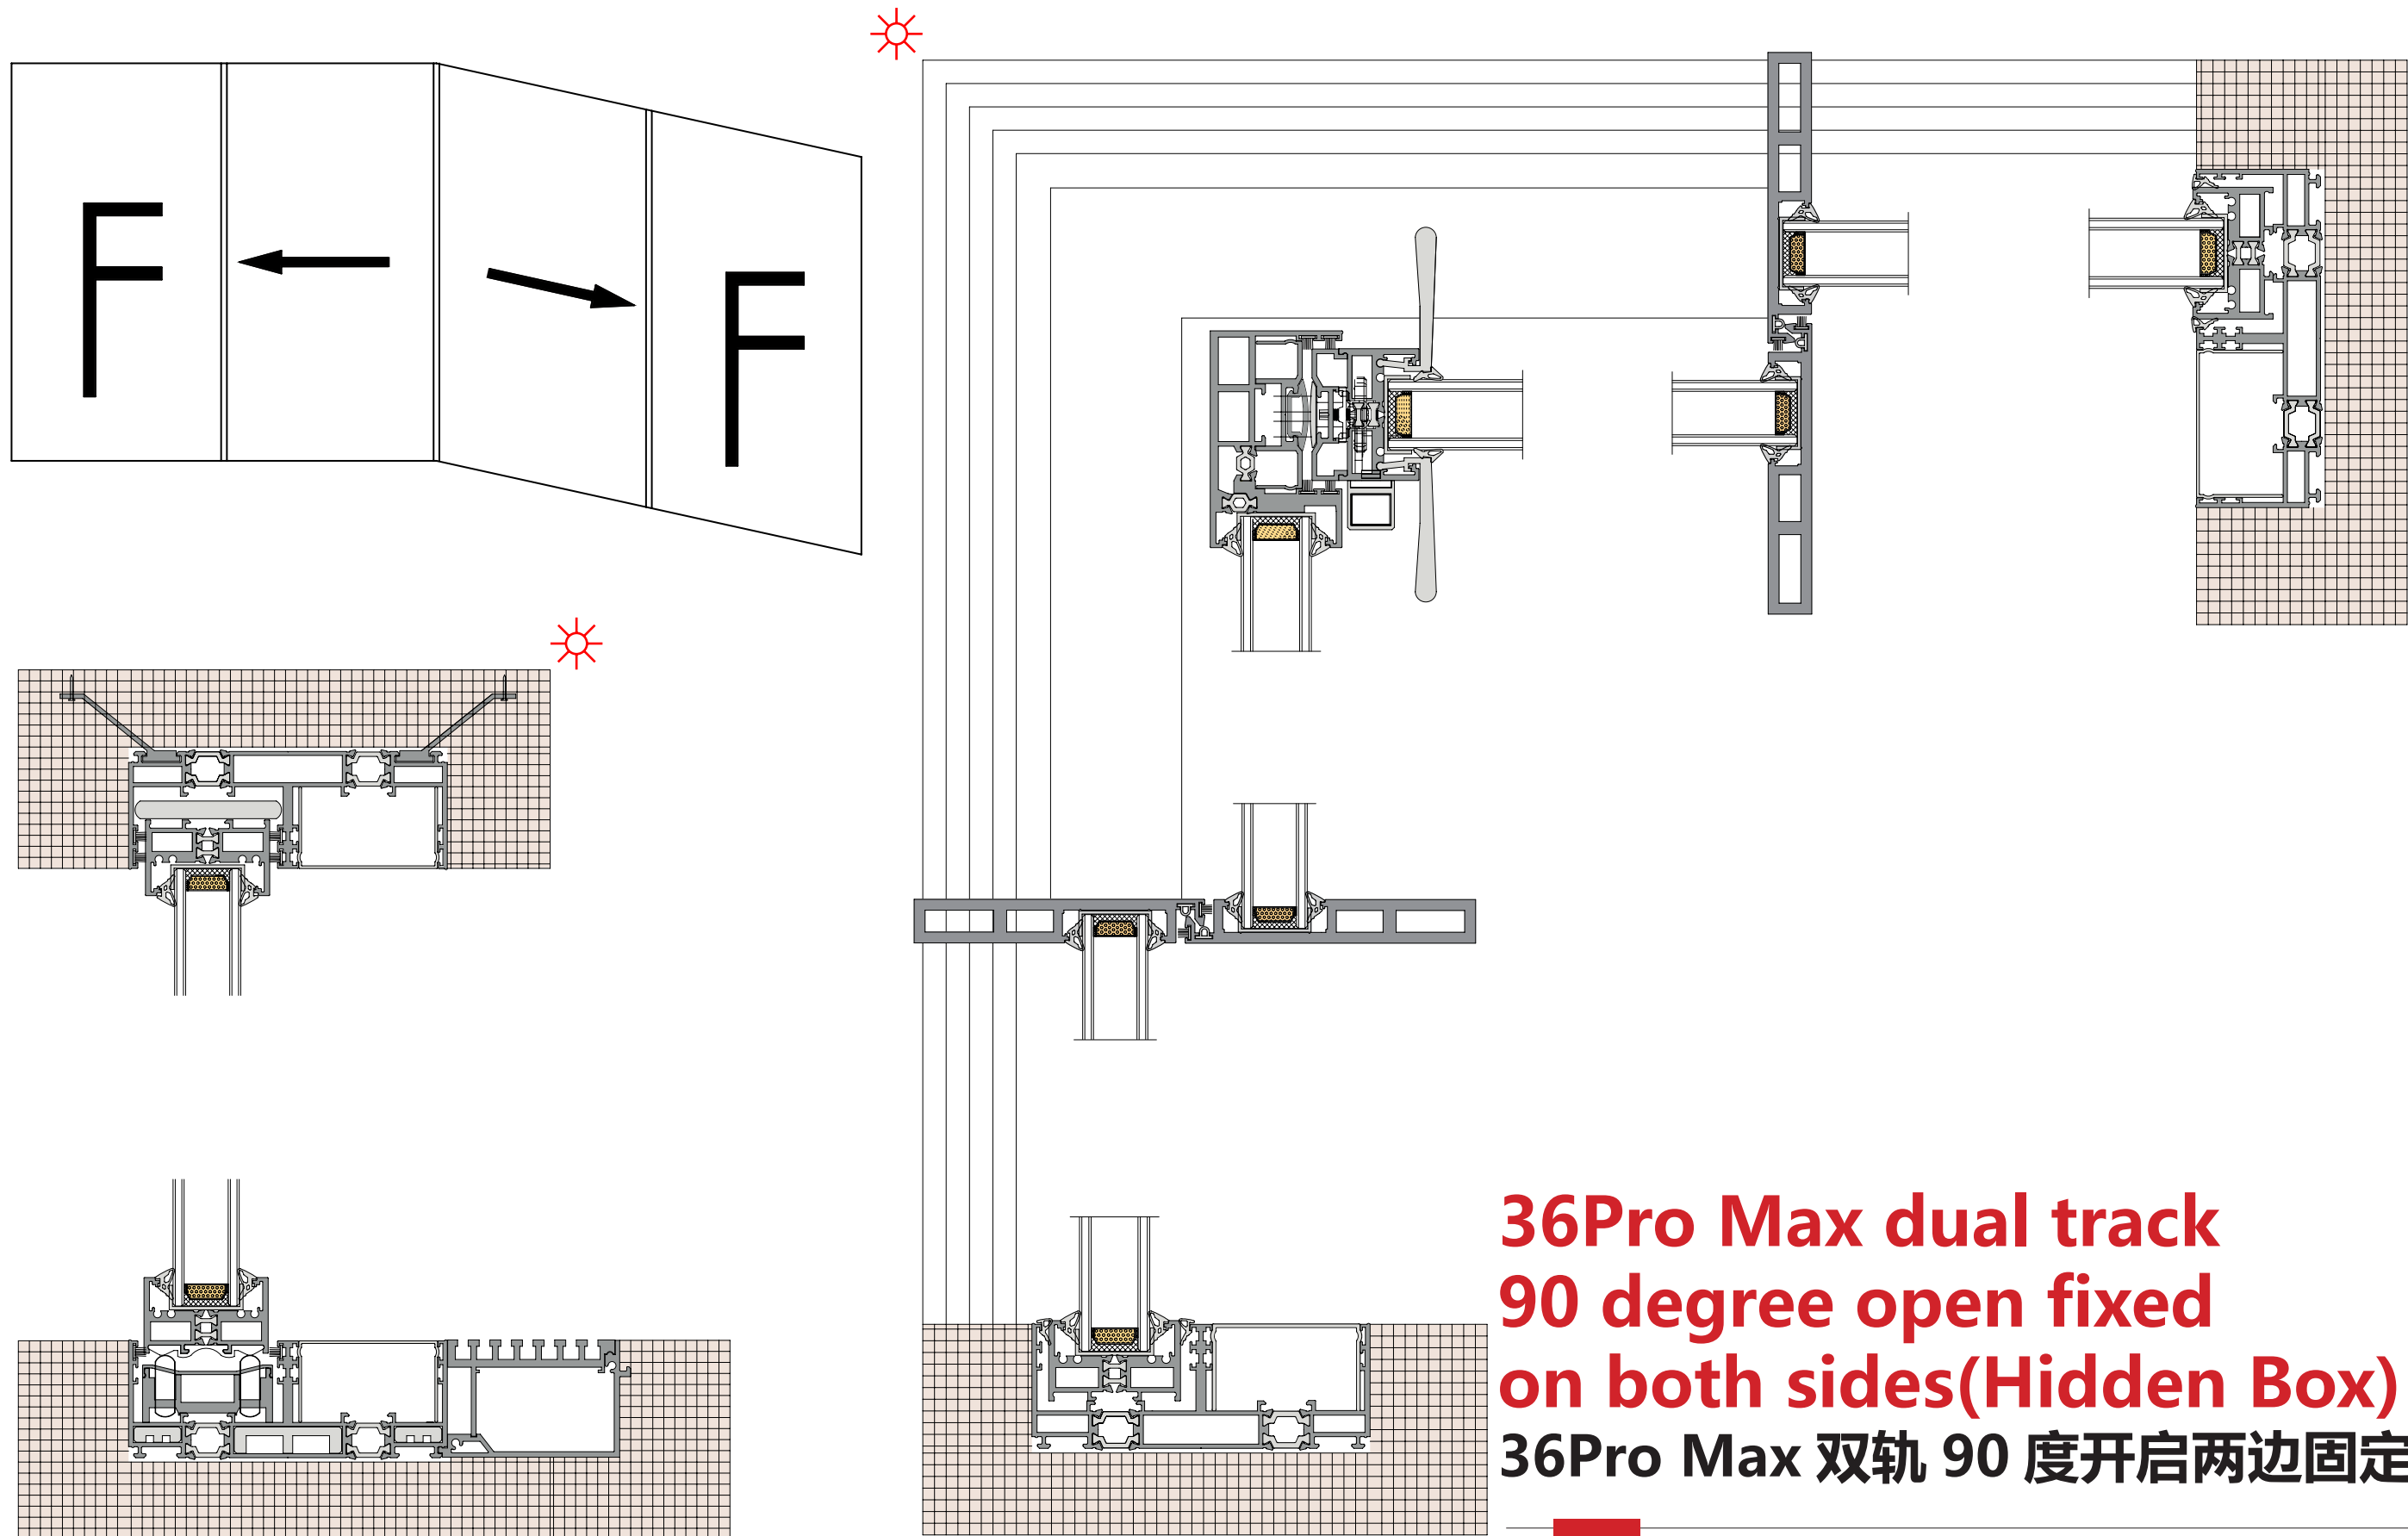

**36Pro Max dual track, one fixed and two active(Hidden Box)**

**36Pro Max 双轨一固两活 (隐框)**

**36Pro Max dual track  
four leaf split(Hidden Box)**  
**36Pro Max 双轨四扇对开 (隐框)**

**36Pro Max dual track  
90 degree open fixed  
on both sides(Hidden Box)**  
**36Pro Max 双轨 90 度开启两边固定 (隐框)**