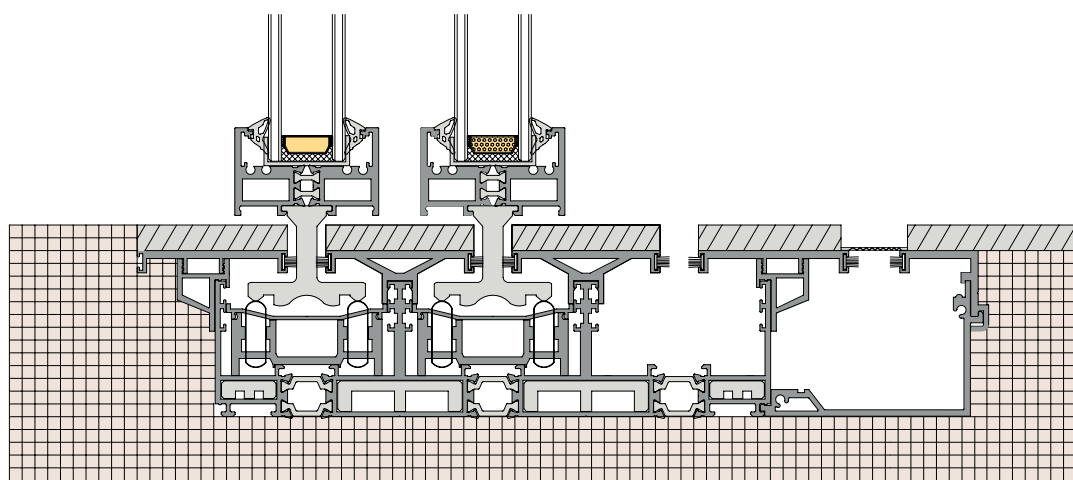

◆◆ TRANSLATION
◆◆ SYSTEM SOLUTION

**36Pro Max three track
90 degree open fixed
on both sides(Hidden track)**
36Pro 三轨 90 度开启两边固定 (隐轨)