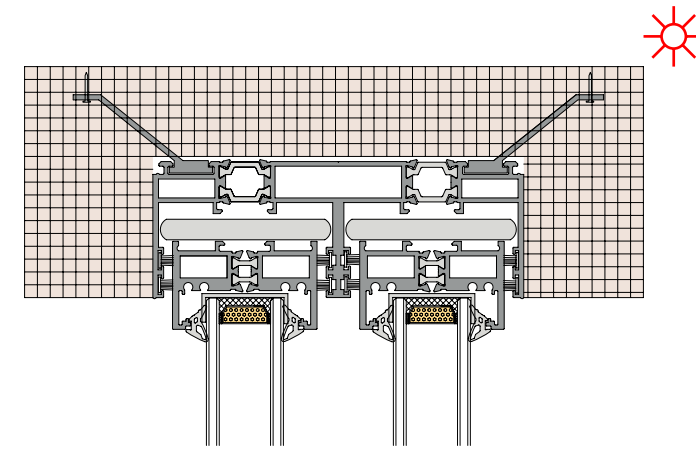

**36Pro Max dual track, one fixed and two active(Hidden Box)**

**36Pro Max 双轨一固两活 (隐框)**

**36Pro Max dual track  
four leaf split(Hidden Box)**  
**36Pro Max 双轨四扇对开 (隐框)**

**36Pro Max dual track  
90 degree open fixed  
on both sides(Hidden Box)**  
**36Pro Max 双轨 90 度开启两边固定 (隐框)**