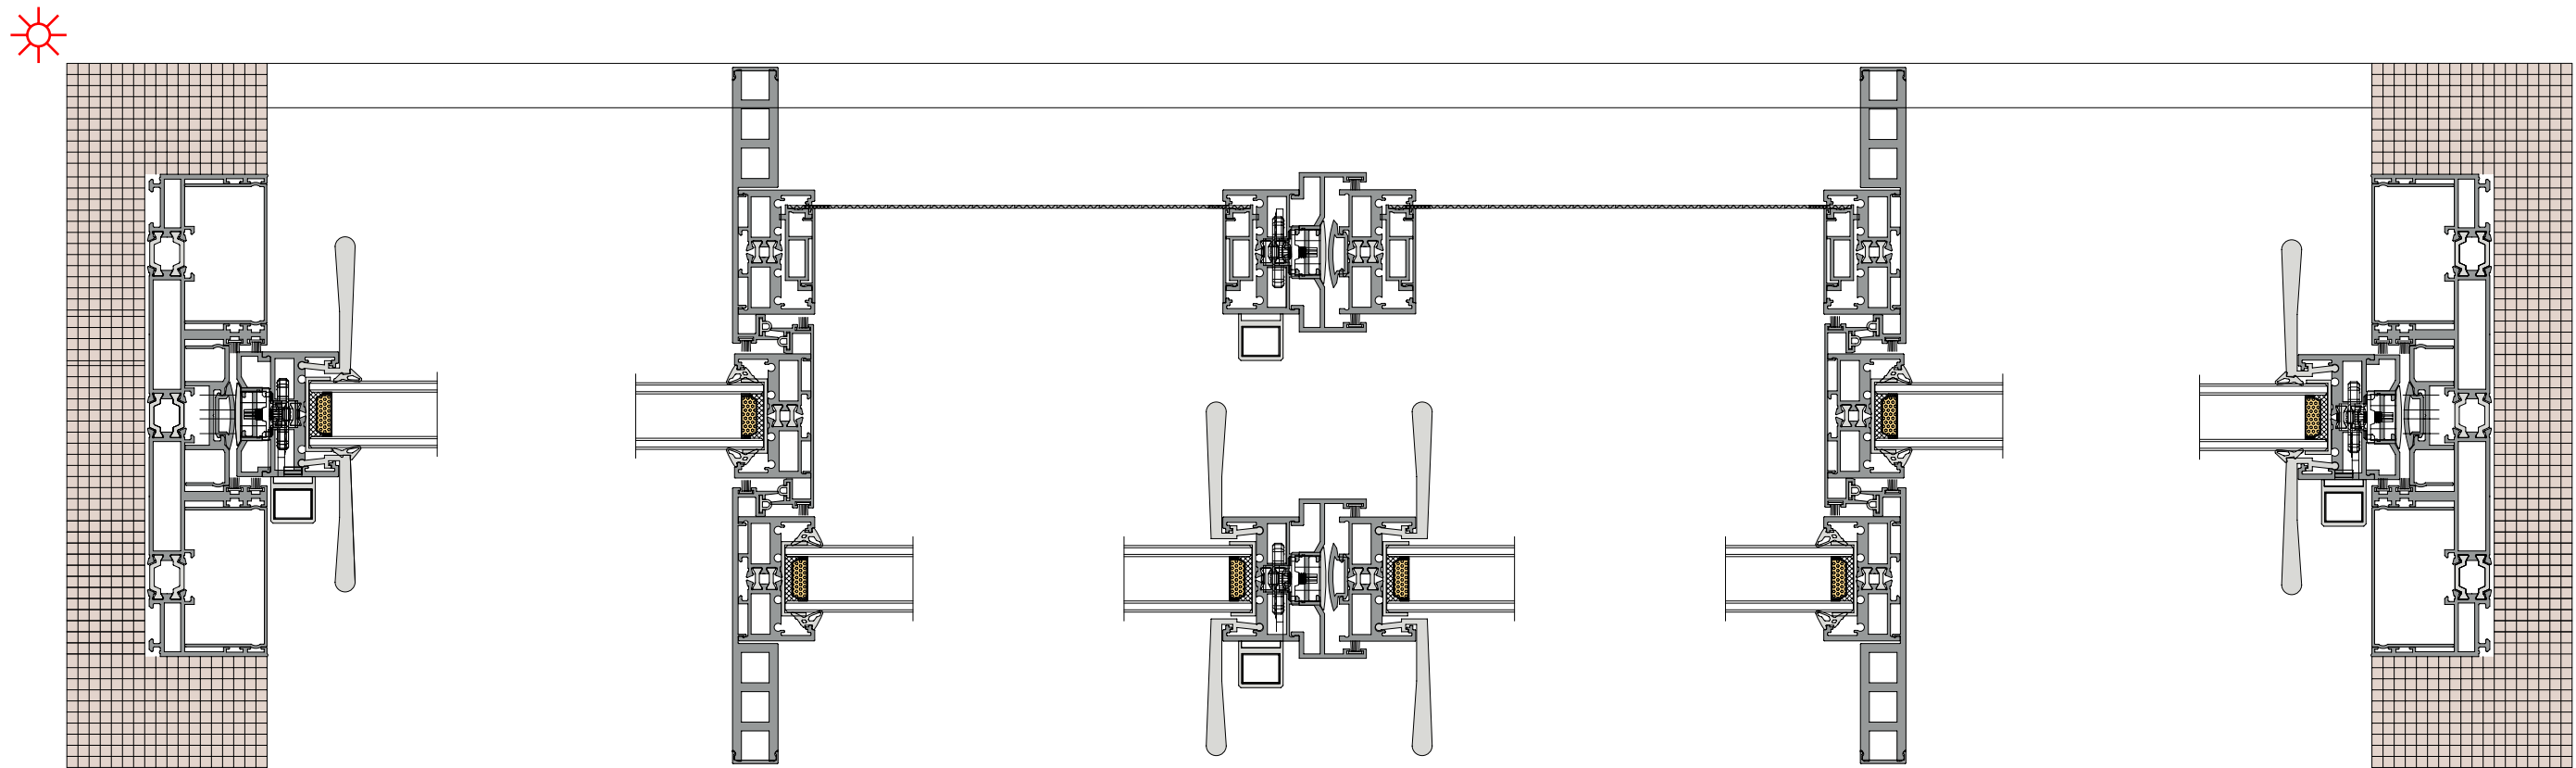

36Pro Max three track four leaf belt yarn(Hidden track)

36Pro Max 三轨四扇带纱(隐轨)