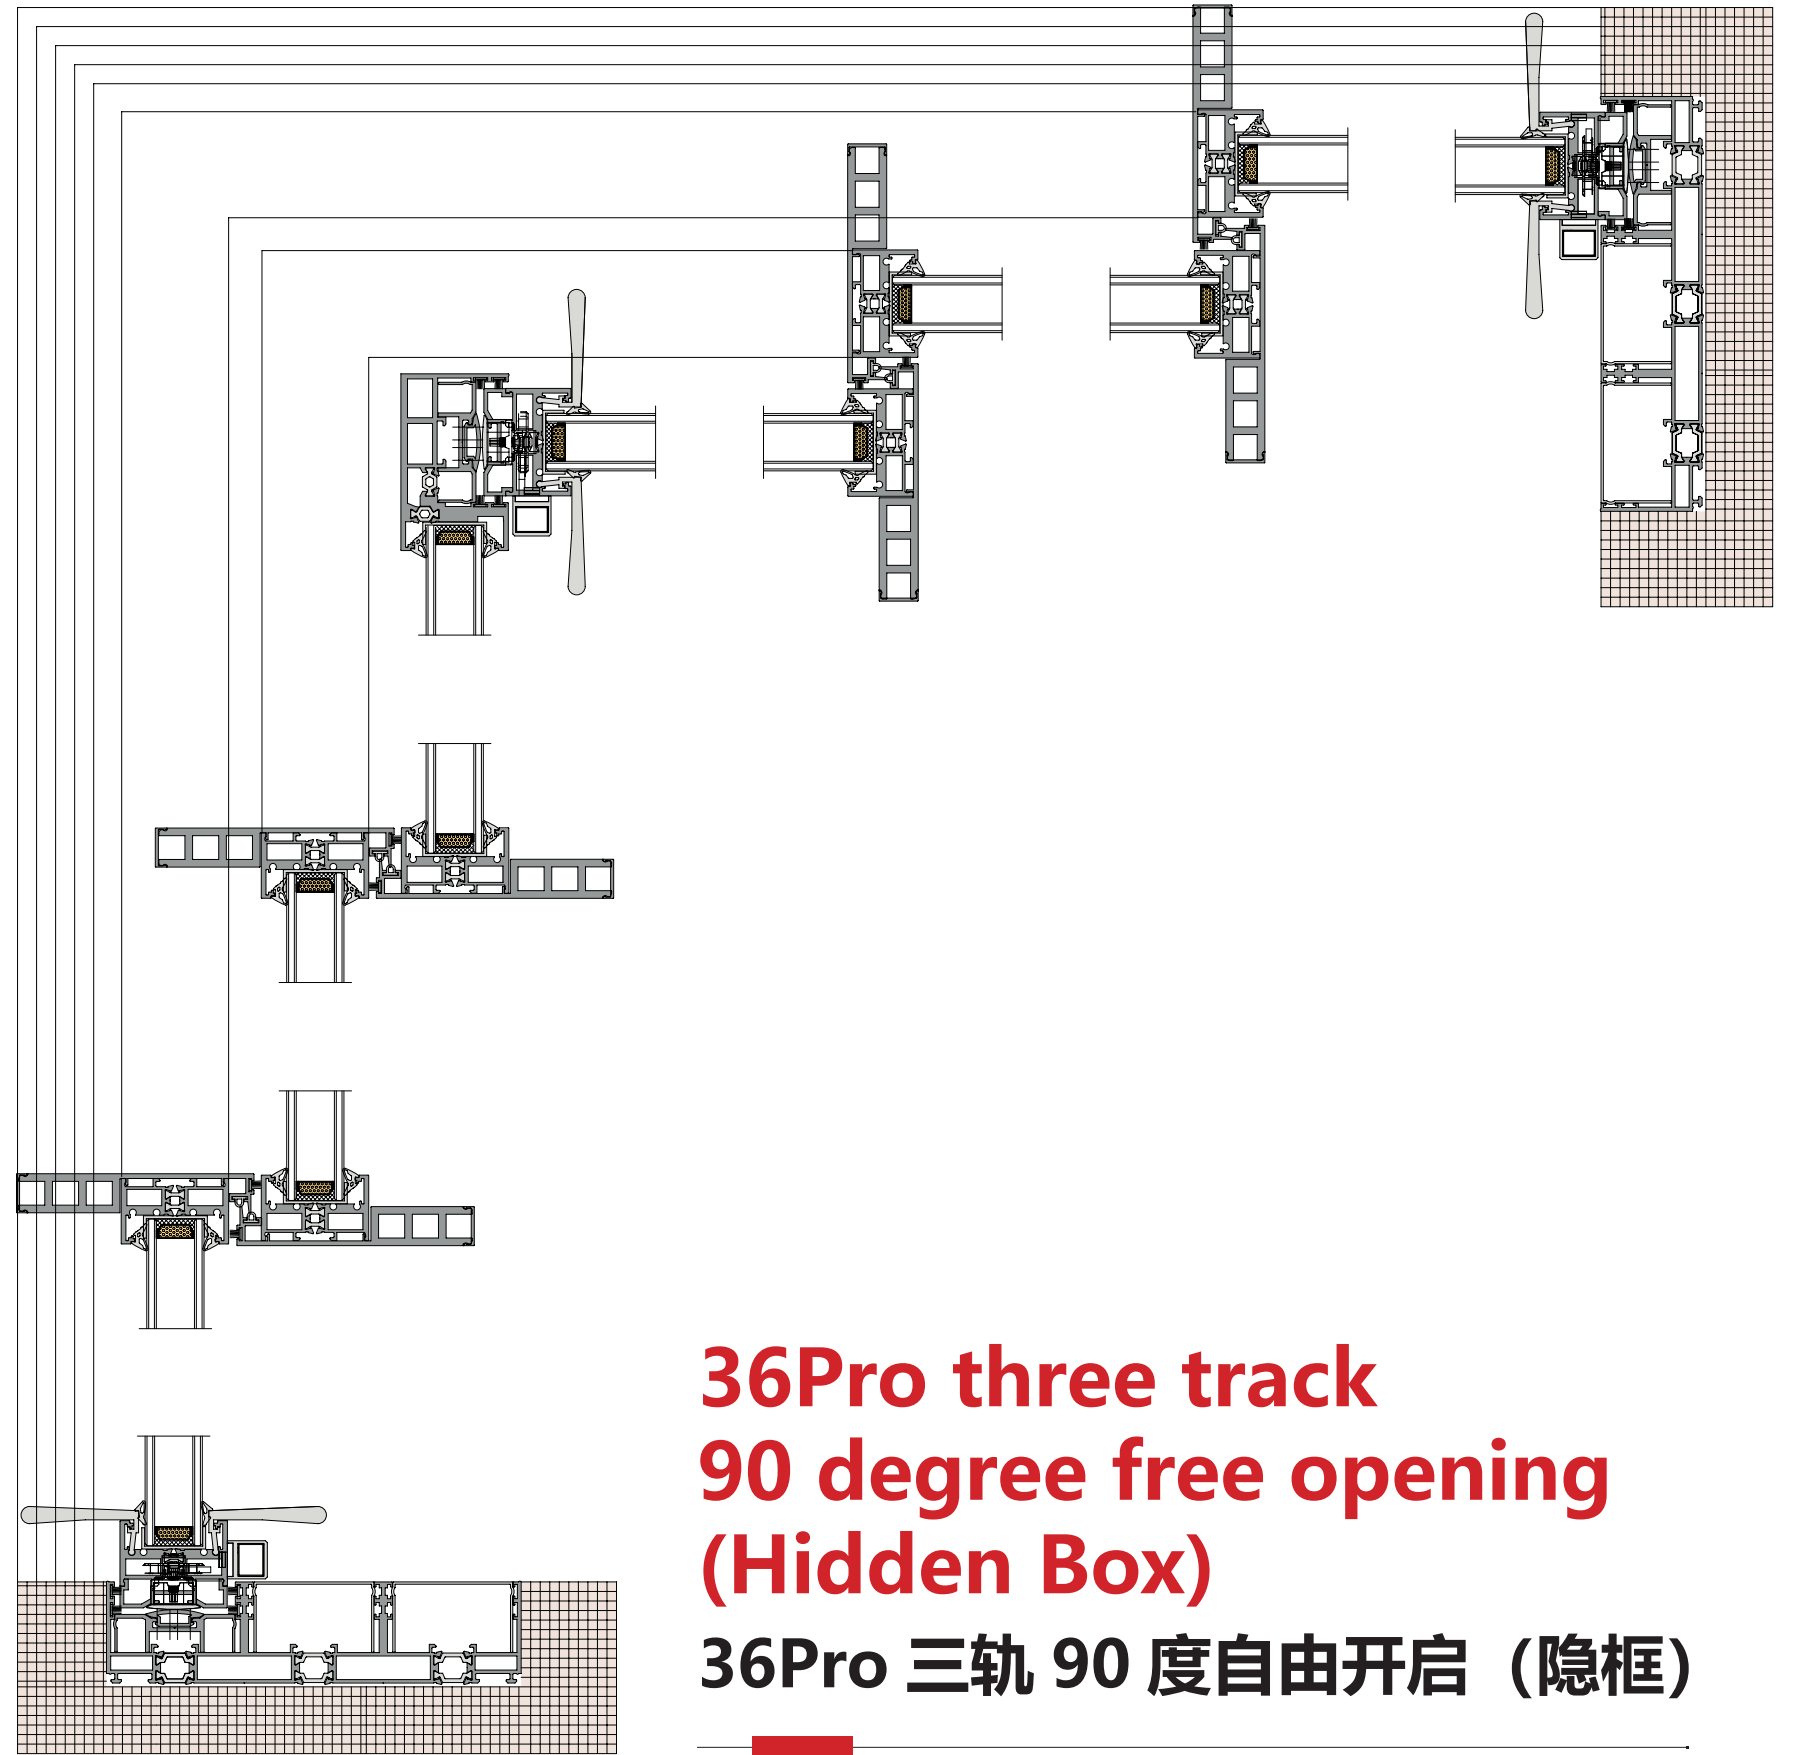

**36Pro three track
90 degree free opening
(Hidden Box)**

36Pro 三轨 90 度自由开启 (隐框)