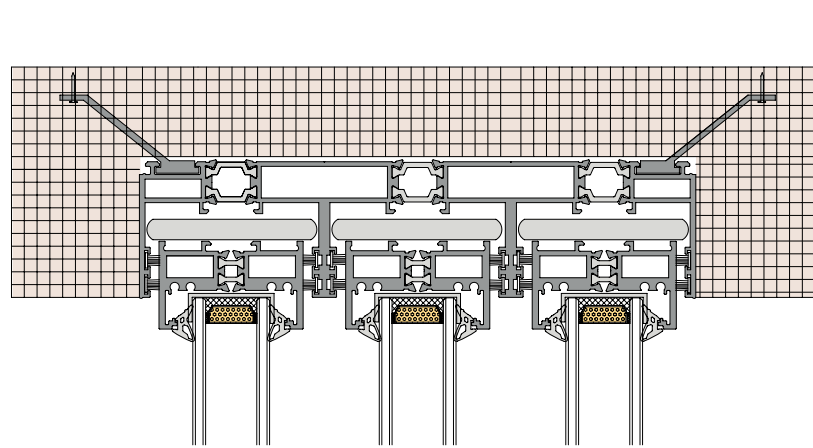

**36Pro three track
90 degree free opening
(Hidden Box)**

36Pro 三轨 90 度自由开启 (隐框)