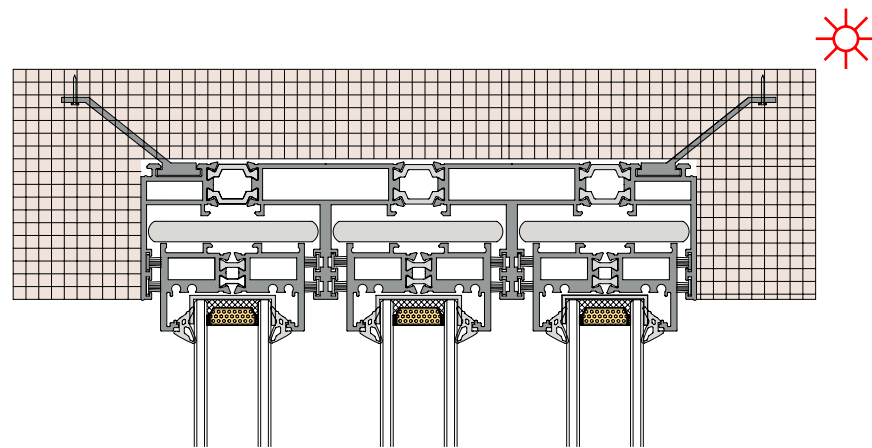

## 36Pro Max three track four leaf with yarn and two leaf fixed(Hidden Box)

36Pro Max 三轨四扇带纱两扇固定 (隐框)

◆◆ TRANSLATION  
◆◆ SYSTEM SOLUTION

**36Pro Max three track  
90 degree open fixed  
on both sides(Hidden Box)**  
**36Pro Max 三轨 90度开启两边固定 (隐框)**