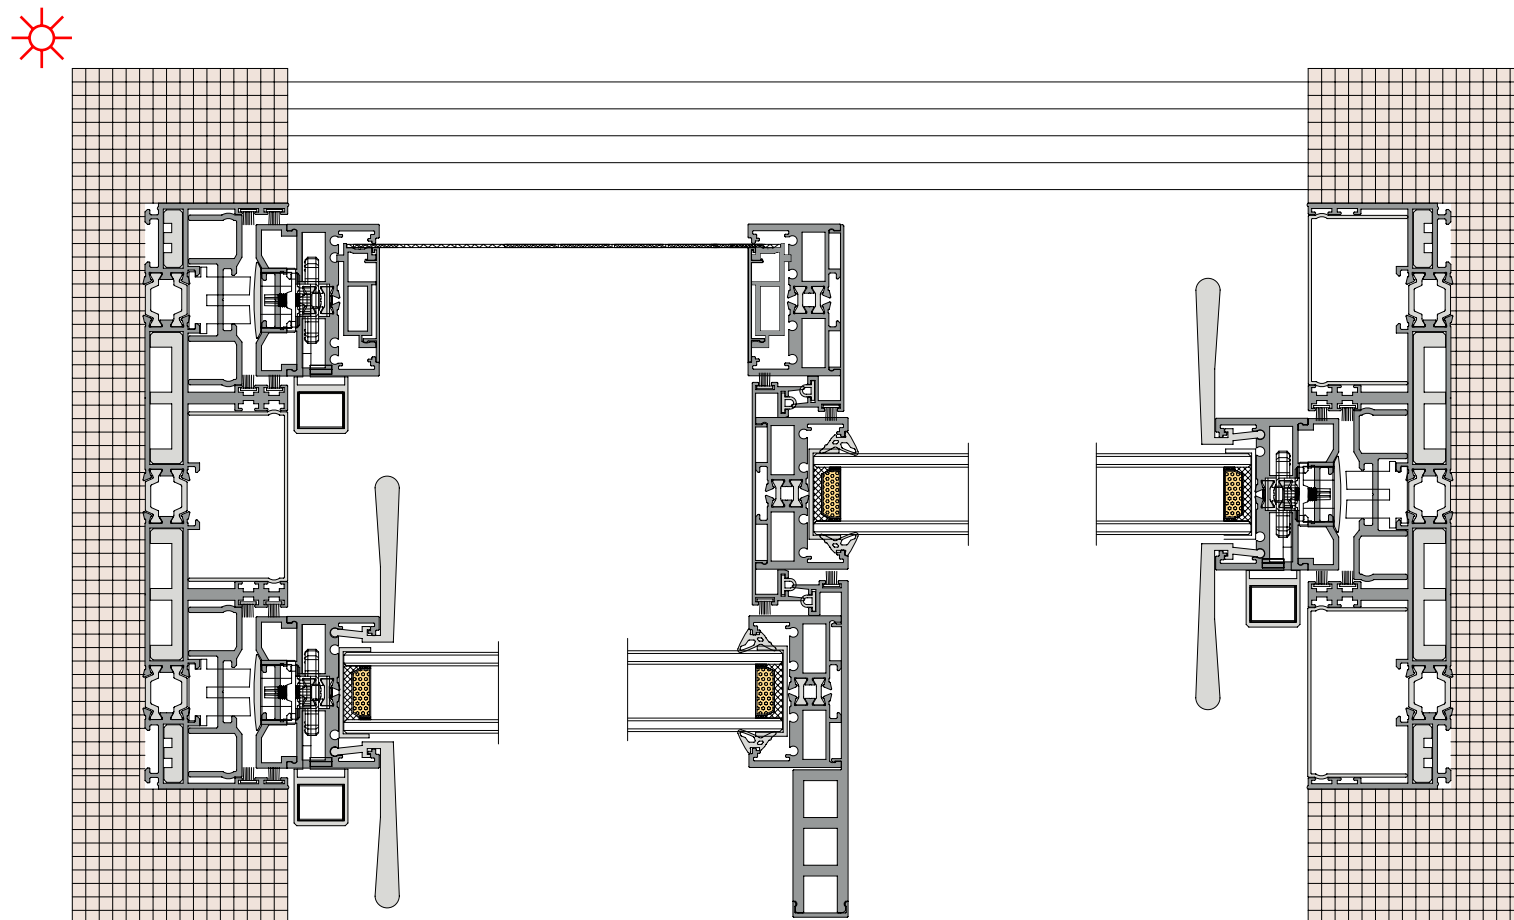

36Pro three track belt yarn hidden frame (Hidden Box)

36Pro 三轨带纱 (隐框)