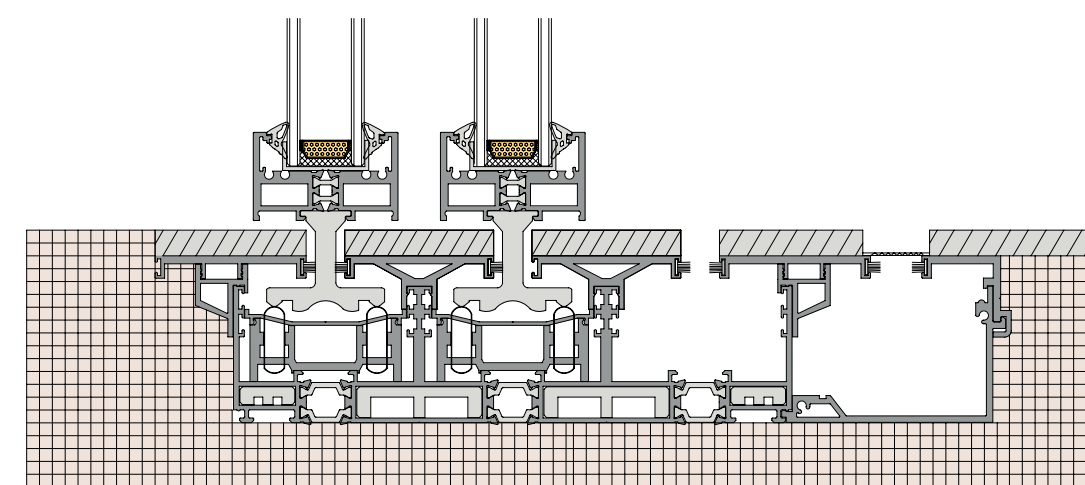

◆ ◆ TRANSLATION
◆ ◆ SYSTEM SOLUTION