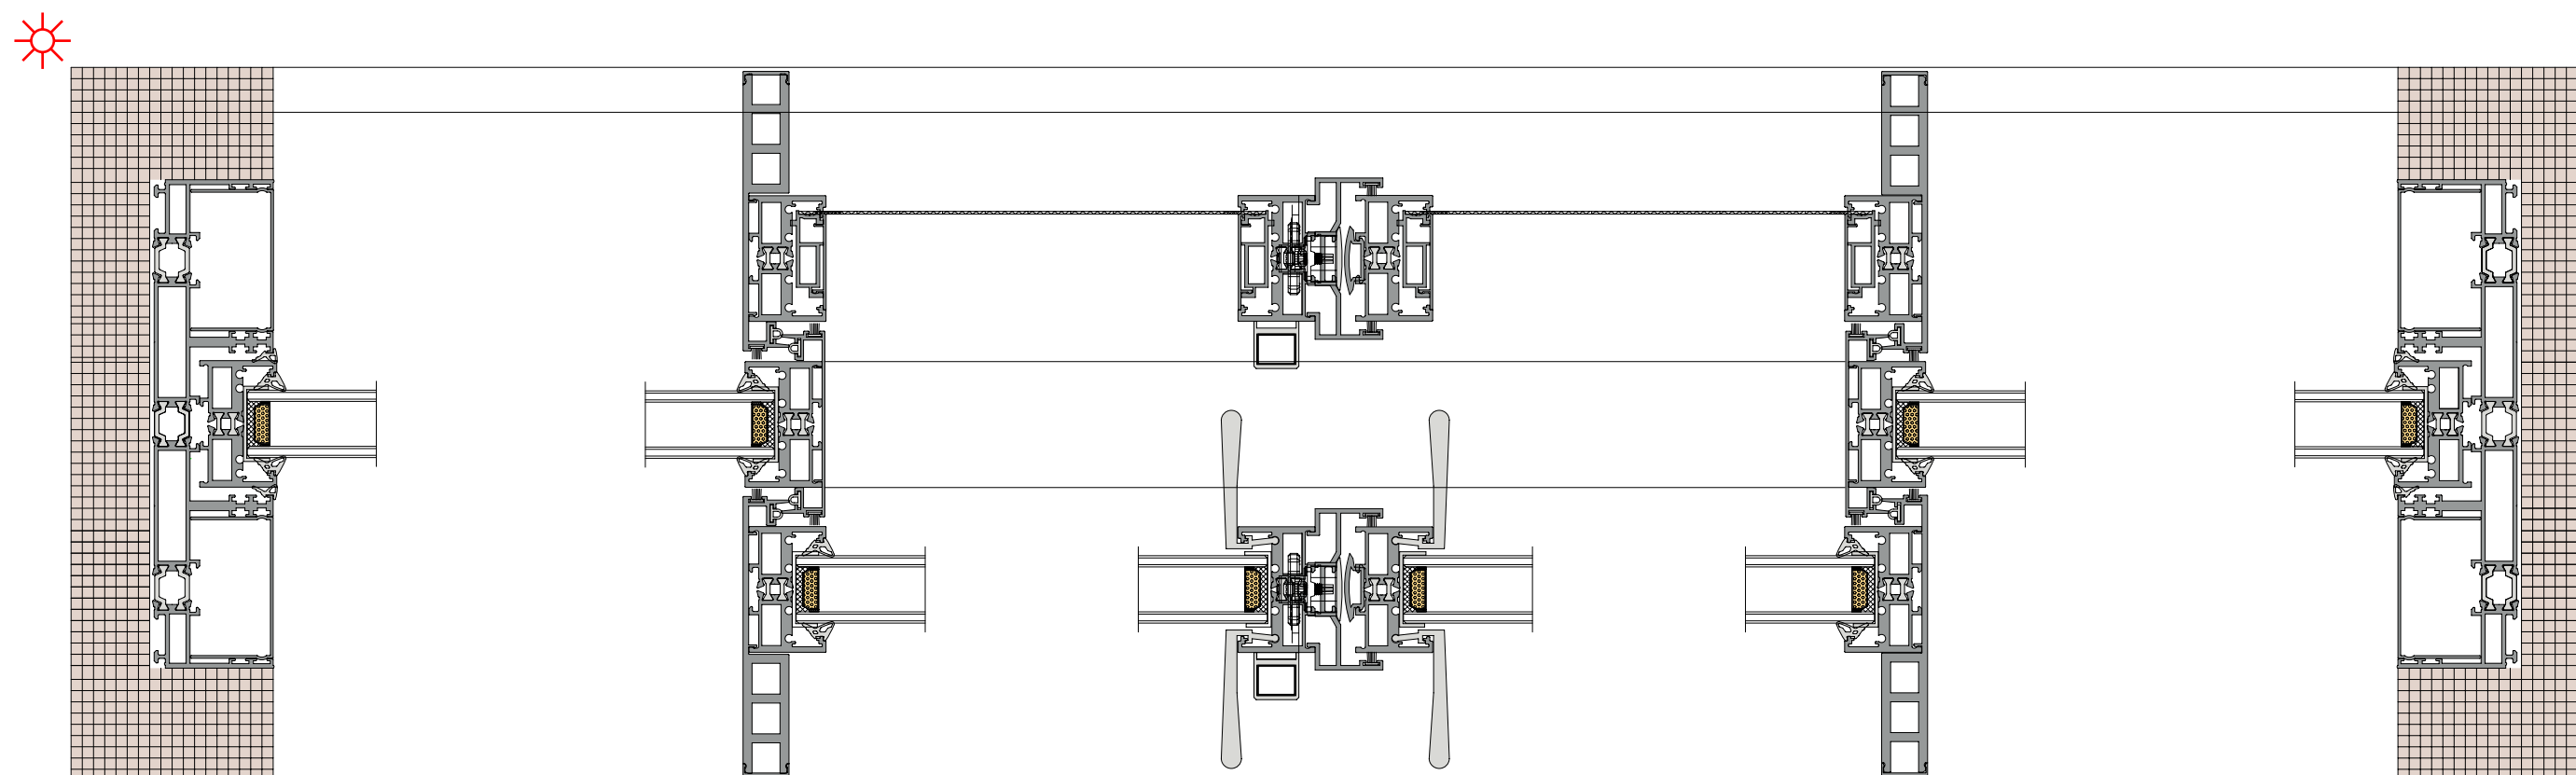

36Pro Max three track four leaf with yarn and two leaf fixed(Hidden track)

36Pro Max 三轨四扇带纱两扇固定 (隐轨)