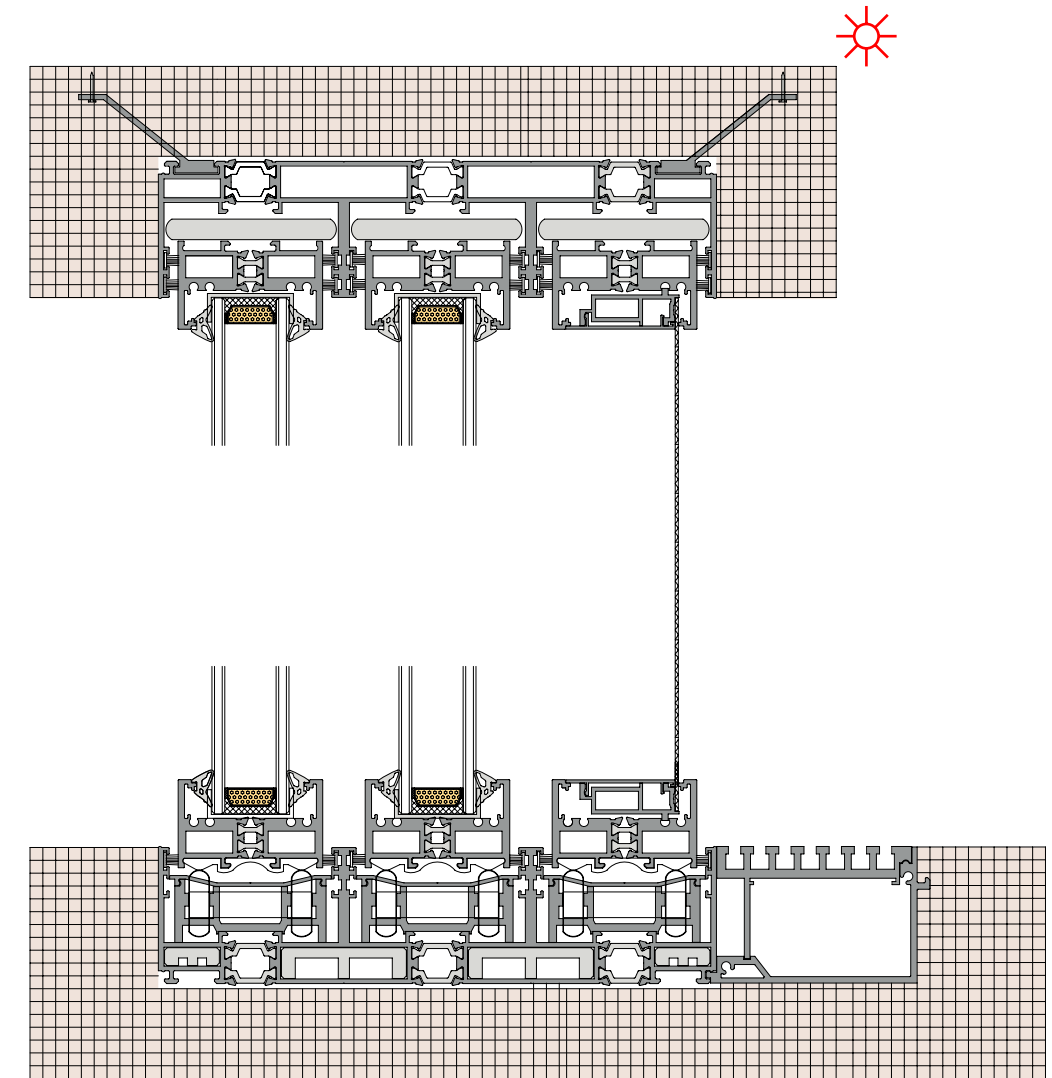

36Pro Max three track belt yarn hidden frame (Hidden Box)

36Pro Max 三轨带纱 (隐框)