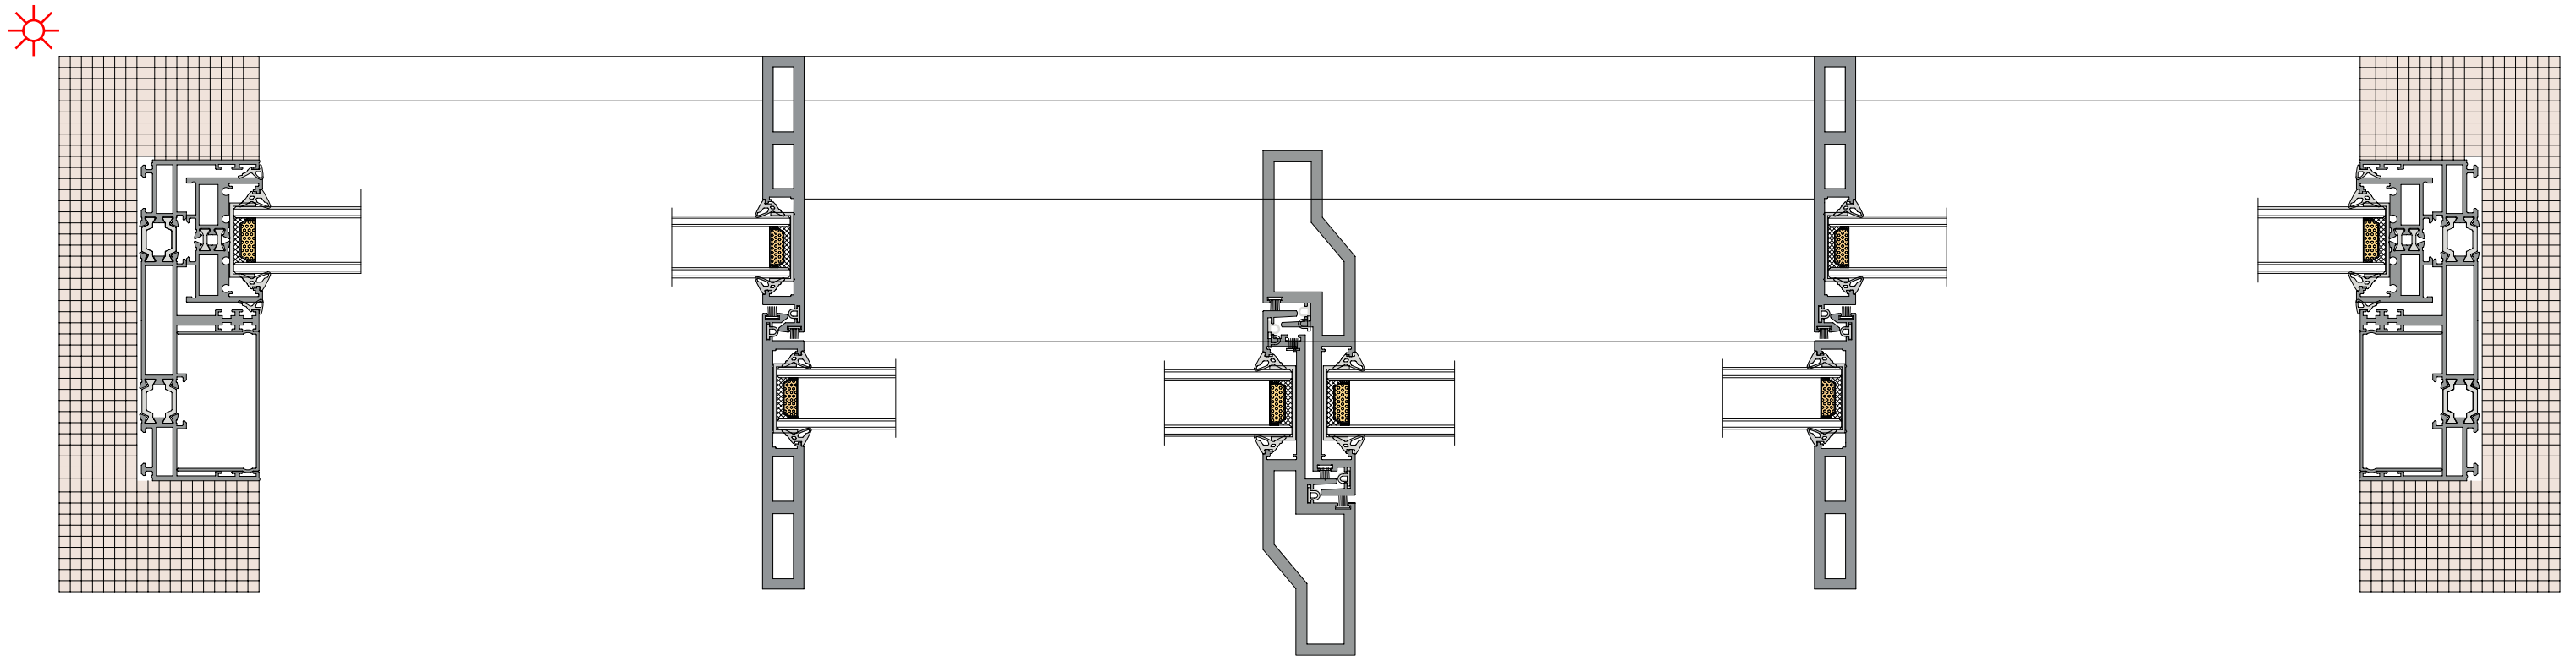

**36Pro Max dual track, one fixed and two active(Hidden track)**

**36Pro Max 双轨一固两活 (隐轨)**

**36Pro Max dual track  
four leaf split(Hidden track)**  
**36Pro Max 双轨四扇对开 (隐轨)**

**36Pro Max dual track  
90 degree open fixed on  
both sides(Hidden track)**  
**36Pro Max 双轨 90 度开启两边固定 (隐轨)**