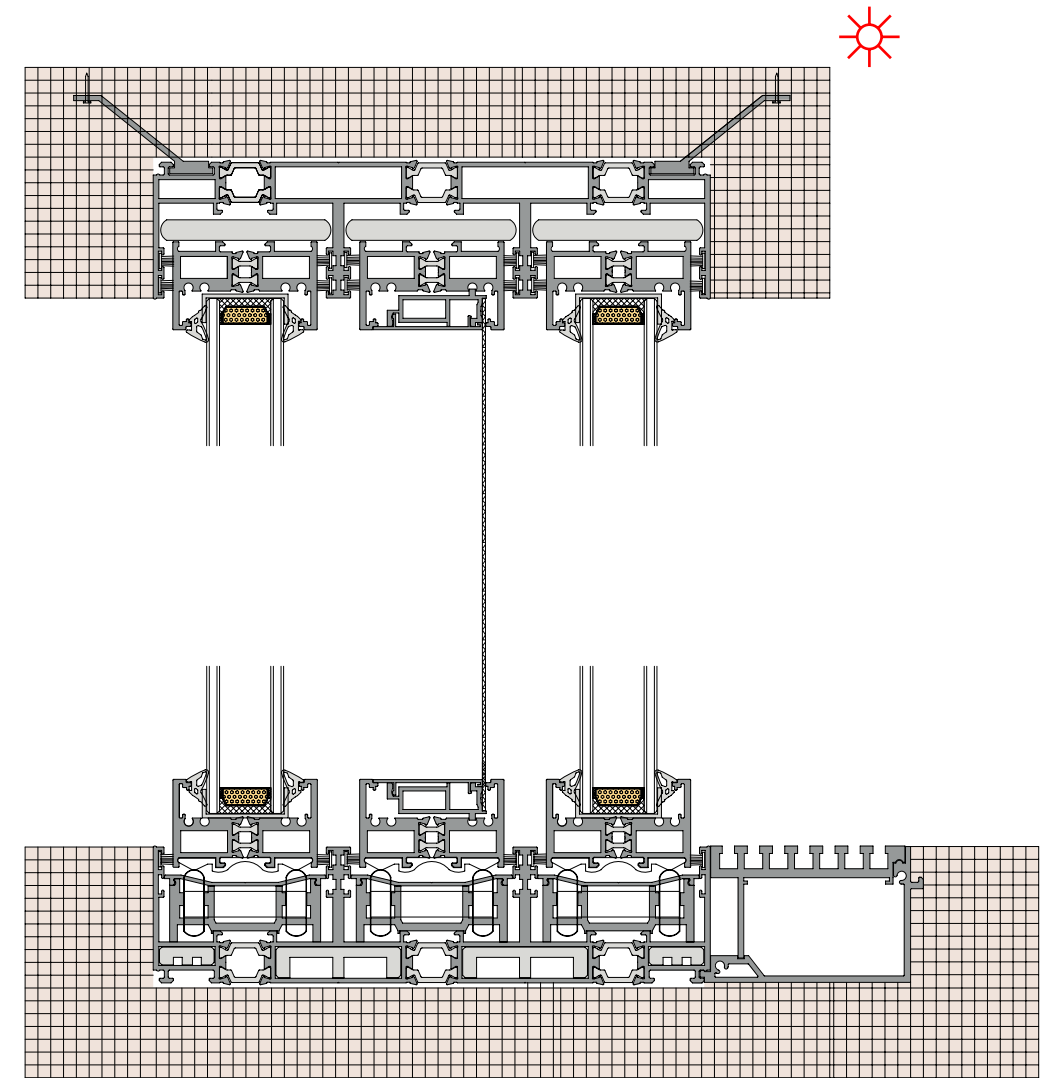

36Pro Maax three track intermediate yarn (Hidden Box)

36Pro Max 三轨中间纱 (隐框)