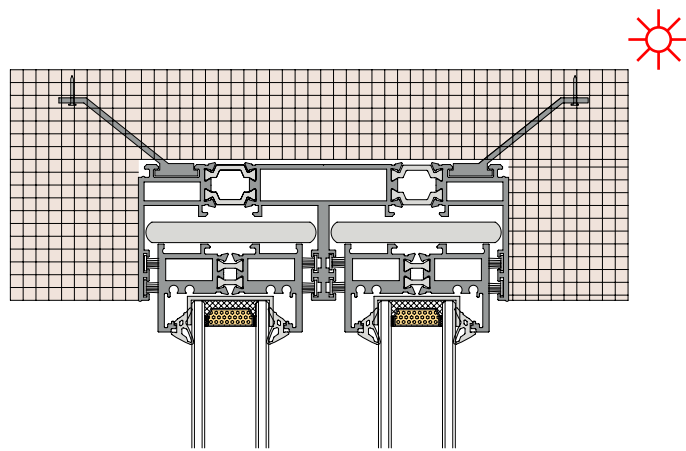

### 36Pro 双轨四扇对开 (隐框)

**36Pro dual track 90 degree open fixed on both sides (Hidden Box)**  
**36Pro 双轨 90 度开启两边固定 (隐框)**

◆◆ TRANSLATION  
◆◆ SYSTEM SOLUTION

**36Pro dual track 90 degree  
free opening(Hidden Box)**  
**36Pro 双轨 90 度自由开启 (隐框)**