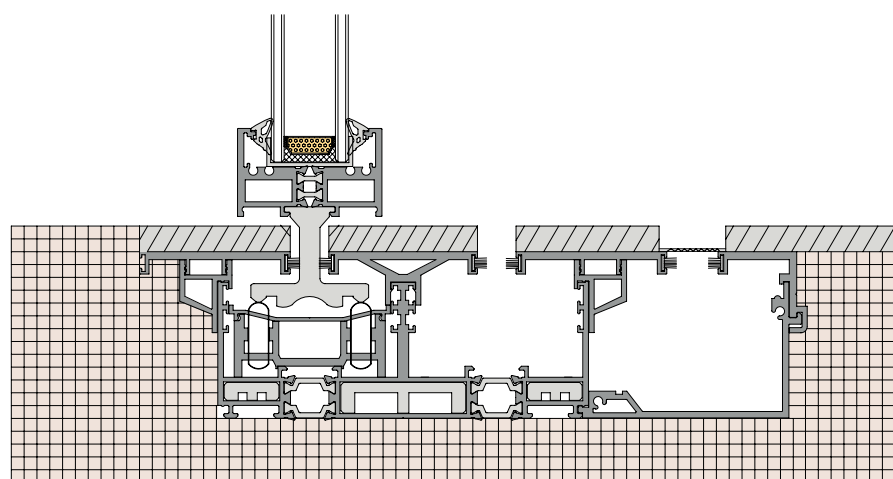

**36Pro Max dual track, one fixed and two active(Hidden track)**

**36Pro Max 双轨一固两活 (隐轨)**

**36Pro Max dual track  
four leaf split(Hidden track)**  
**36Pro Max 双轨四扇对开 (隐轨)**

**36Pro Max dual track  
90 degree open fixed on  
both sides(Hidden track)**  
**36Pro Max 双轨 90 度开启两边固定 (隐轨)**