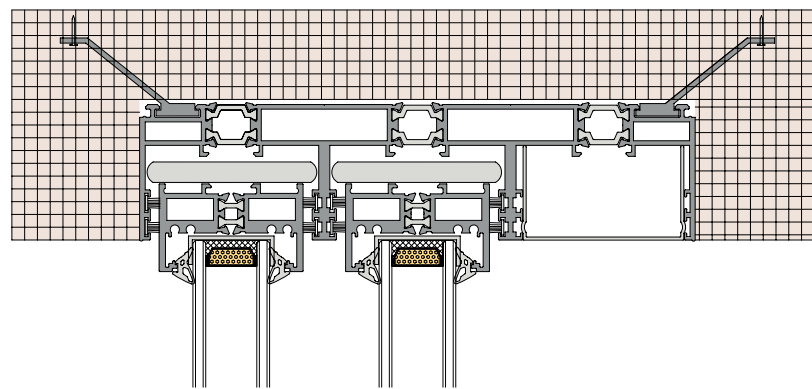

## 36Pro three track four leaf with yarn and two leaf fixed (Hidden Box)

36Pro 三轨四扇带纱两扇固定 (隐框)

◆◆ TRANSLATION  
◆◆ SYSTEM SOLUTION

**36Pro three track 90 degree  
open fixed on both sides  
(Hidden Box)**