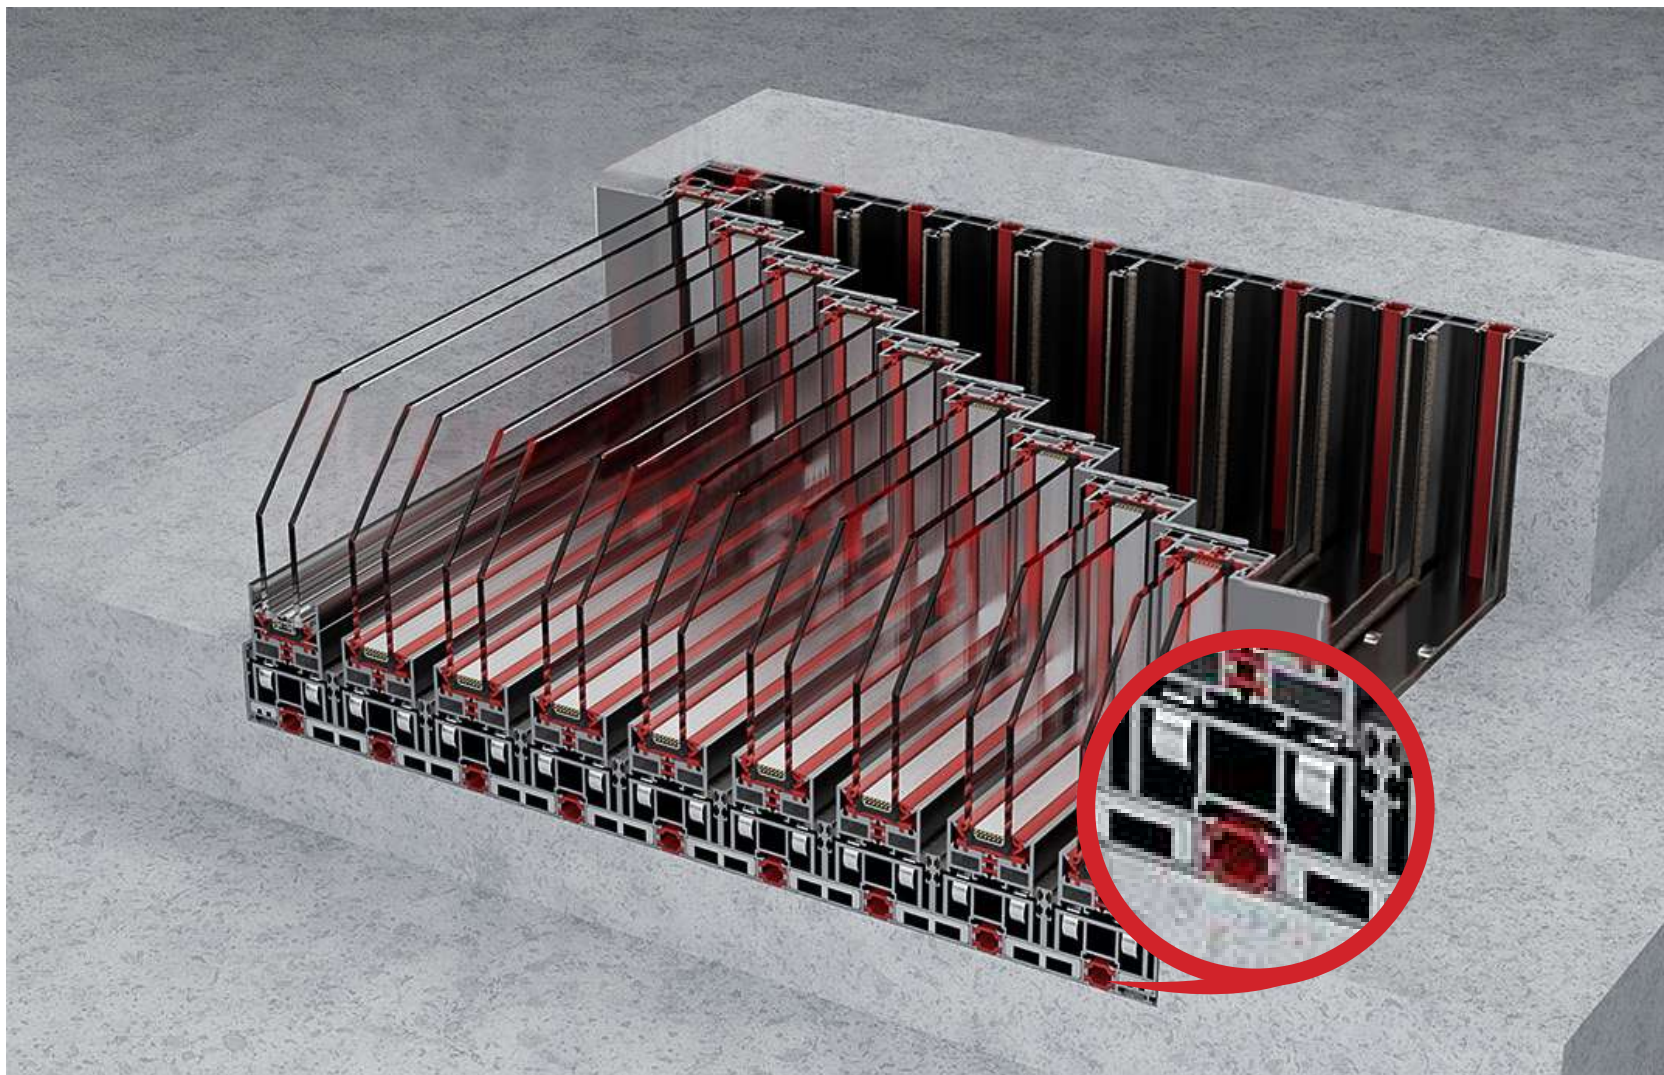

Three-track ribbon yarn

三轨带纱

采用 304 不锈钢金刚网, 80 丝 /45 丝任选
纱门使用辅框标准化制作组装, 极限降低了纱门的收腰
防盗级别高。

Using 304 stainless steel diamond mesh, 80 wire/45 wire optional,
The screen door is standardized and assembled using auxiliary frames, which reduces the limit of the screen door's waist and high anti-theft level.