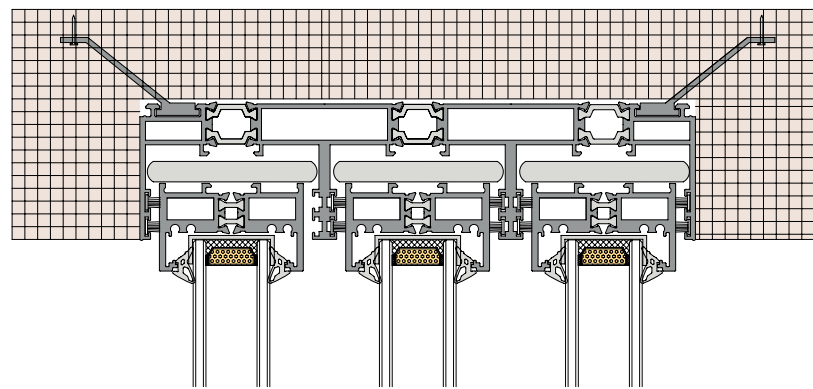

### 36Pro Max three track four leaf with yarn and two leaf fixed(Hidden track)

36Pro Max 三轨四扇带纱两扇固定 (隐轨)

◆◆ TRANSLATION  
◆◆ SYSTEM SOLUTION

**36Pro Max three track  
90 degree open fixed  
on both sides(Hidden track)**  
**36Pro 三轨 90 度开启两边固定 (隐轨)**