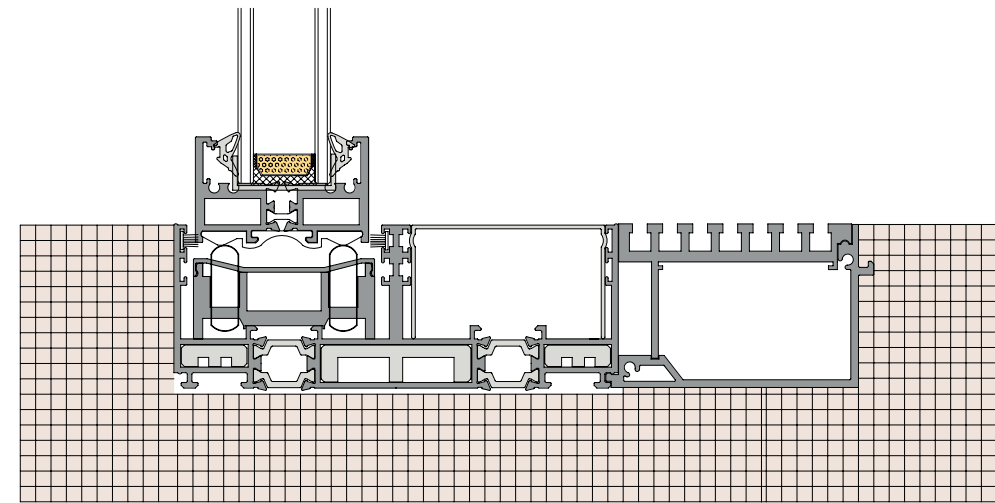

**36Pro Max dual track,
one fixed and one active
(Hidden Box)**

36Pro Max 双轨一固一活 (隐框)