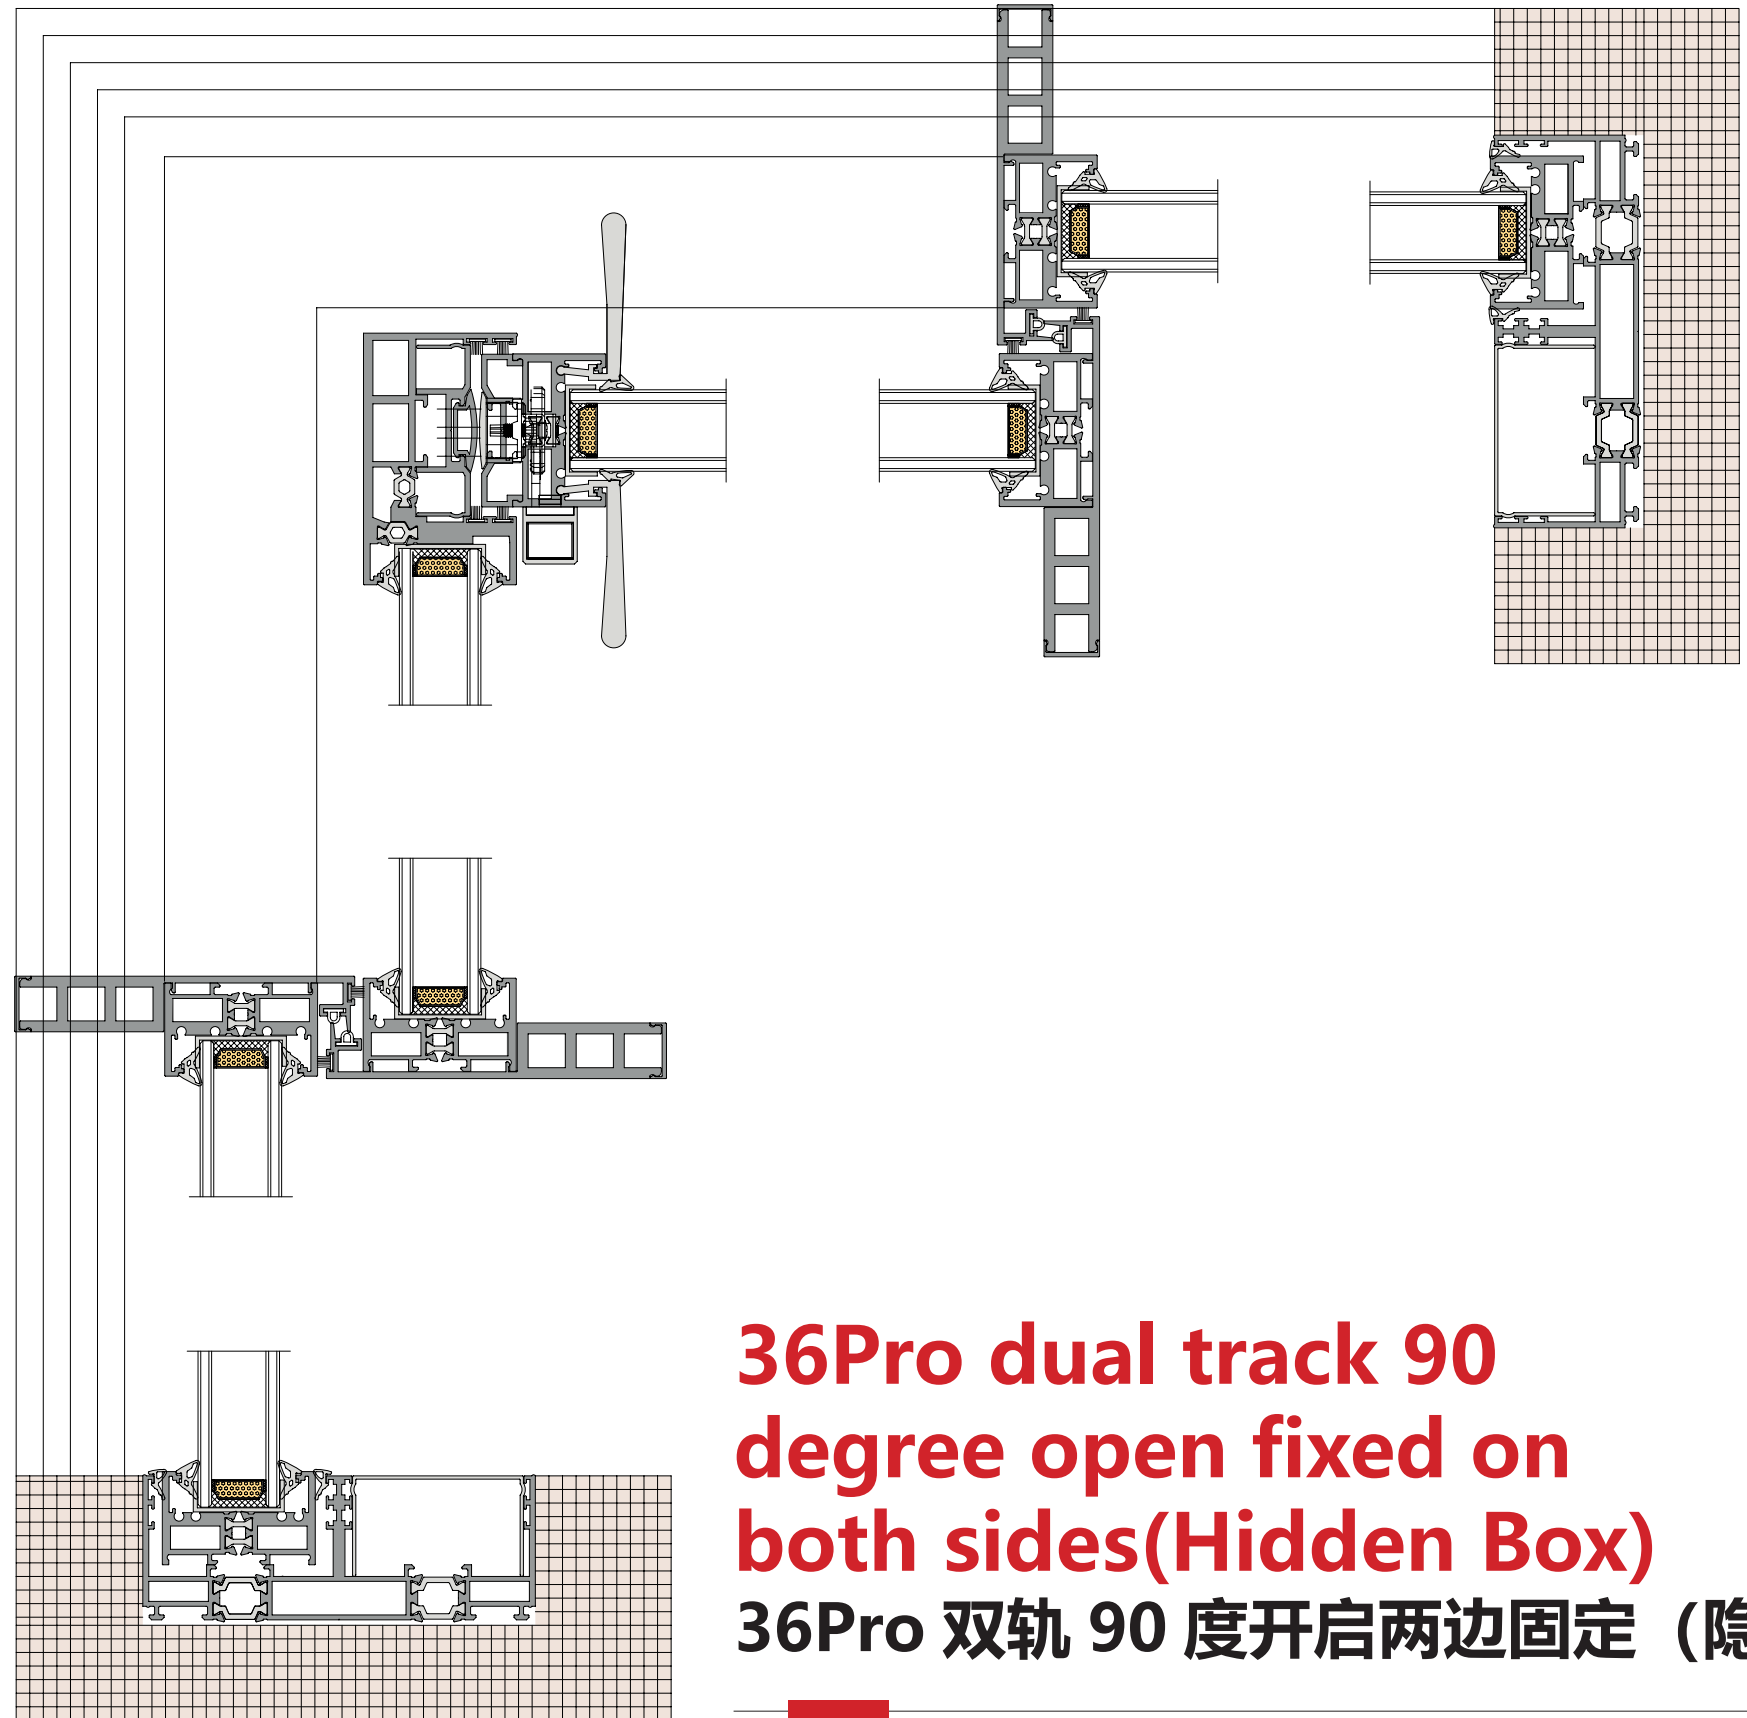

36Pro dual track 90 degree open fixed on both sides (Hidden Box)
36Pro 双轨 90 度开启两边固定 (隐框)