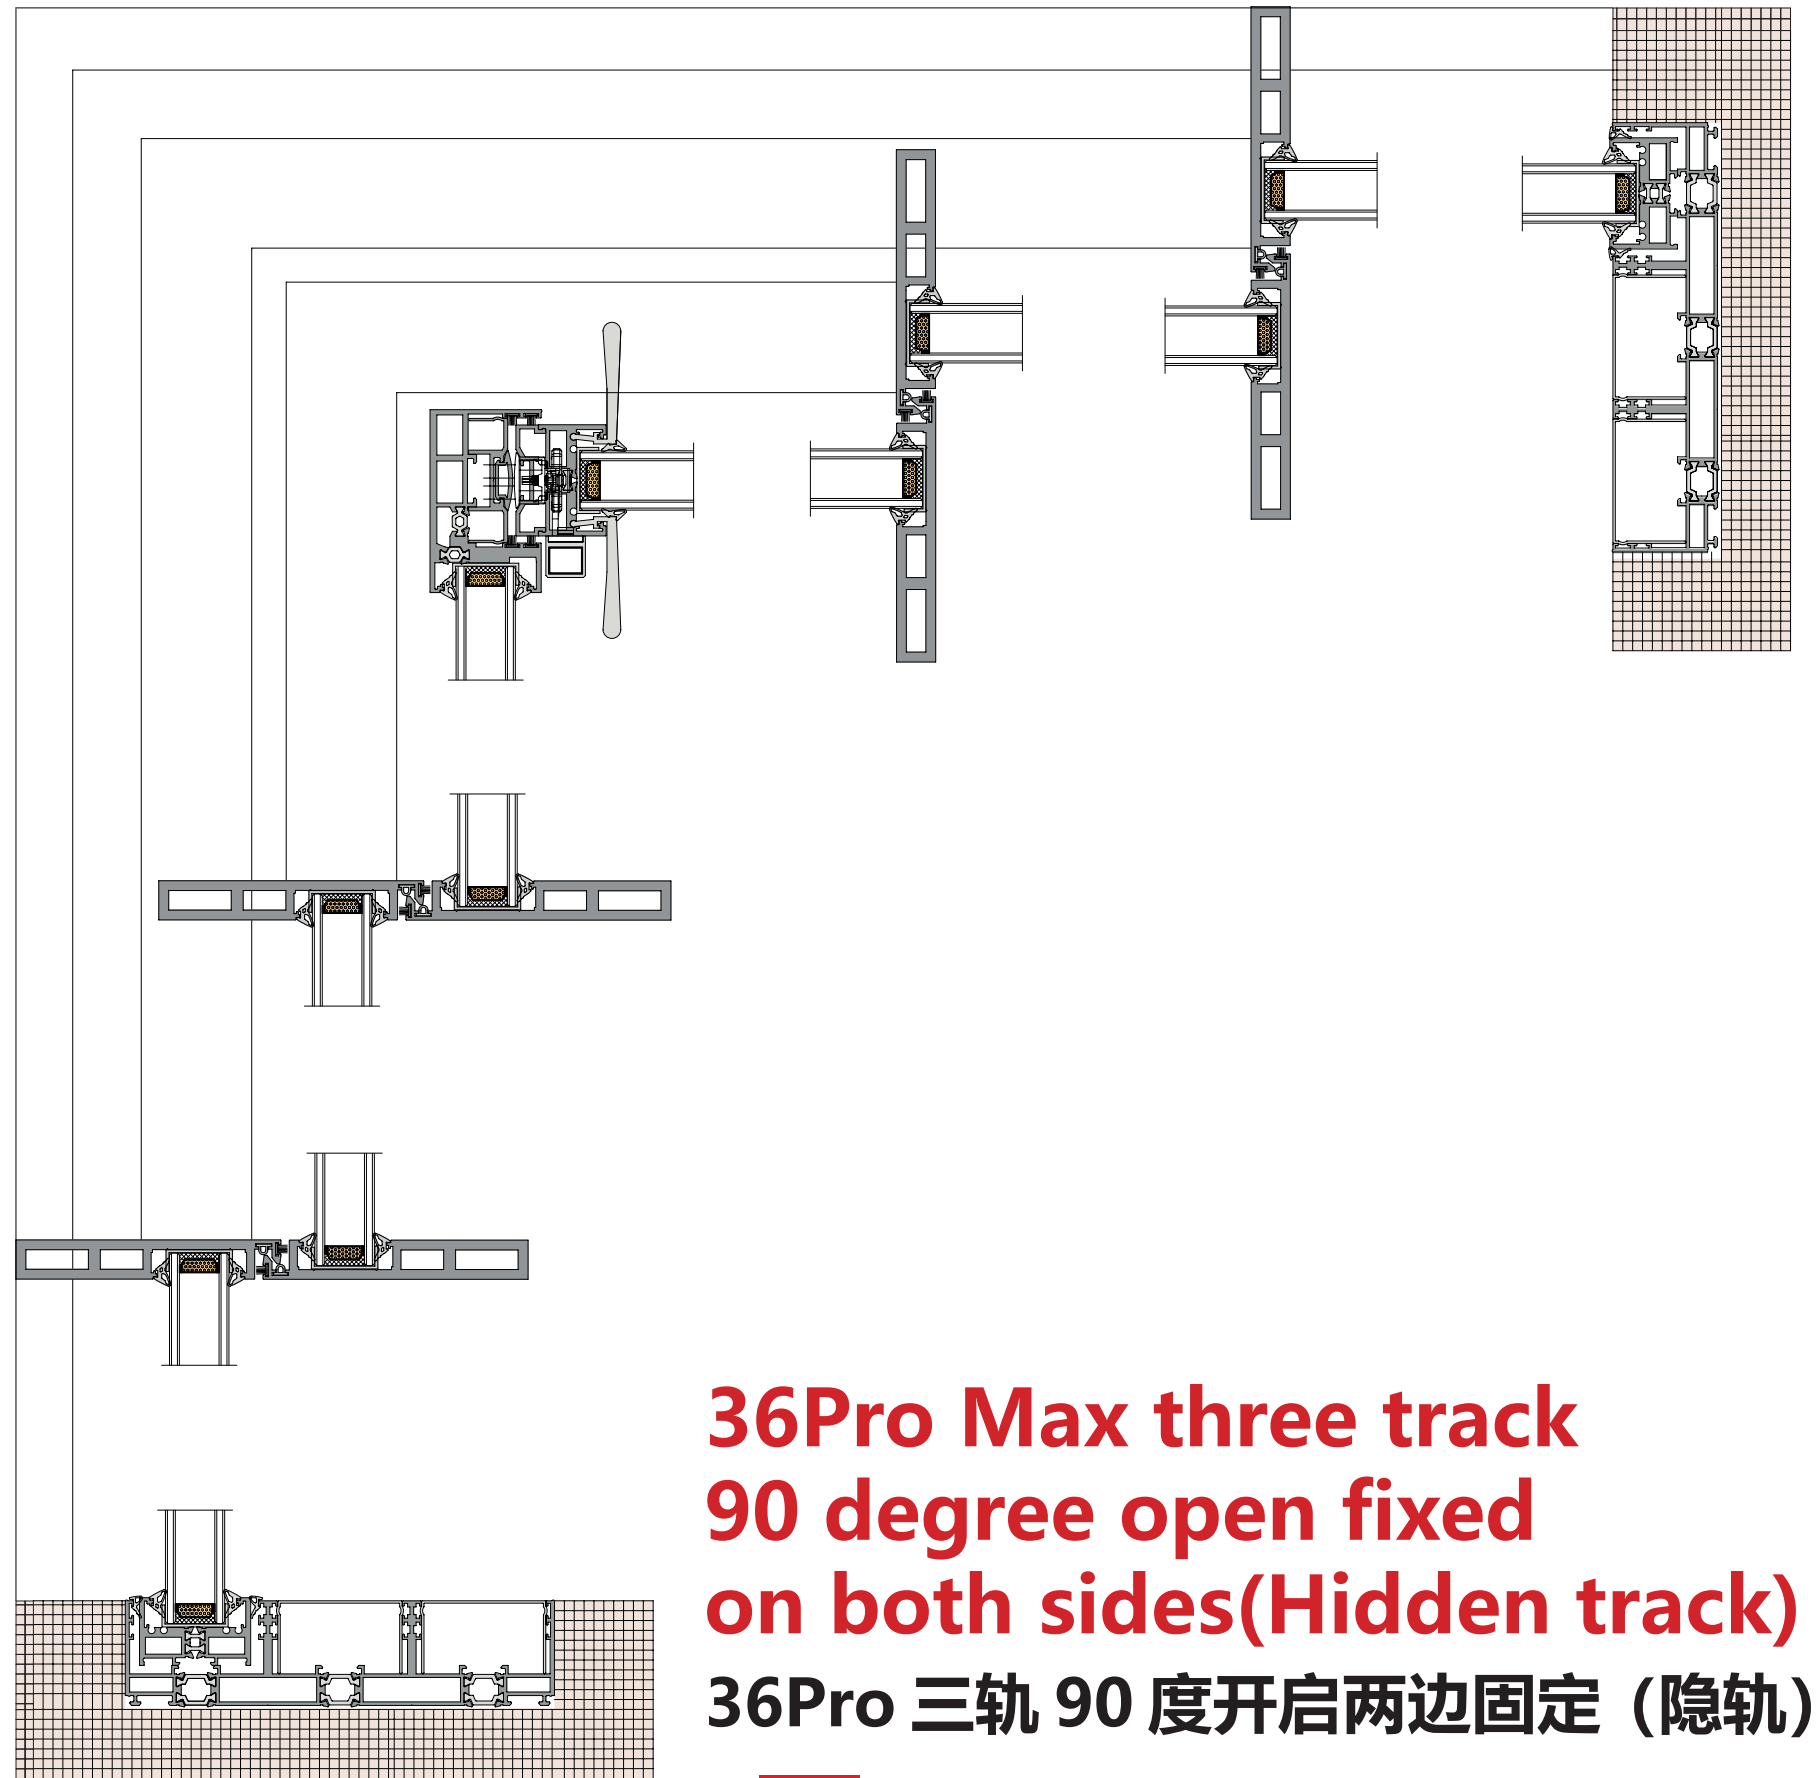

◆◆ TRANSLATION
◆◆ SYSTEM SOLUTION

**36Pro Max three track
90 degree open fixed
on both sides(Hidden track)**
36Pro 三轨 90 度开启两边固定 (隐轨)