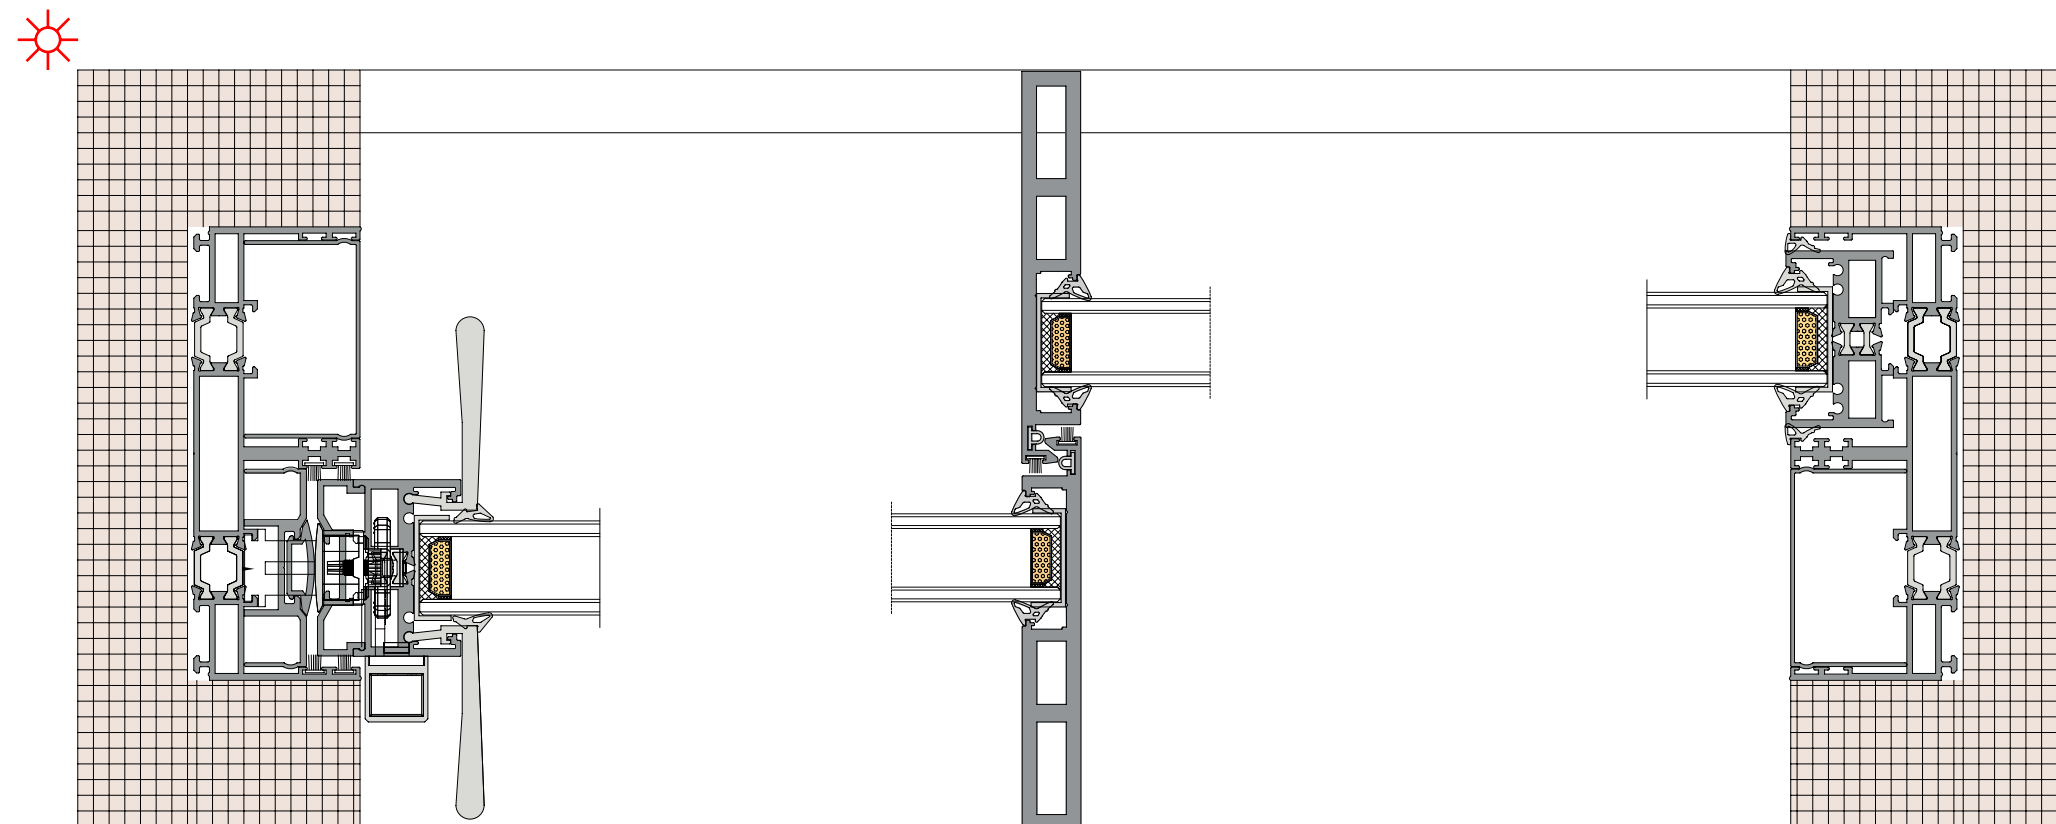

## 36Pro Max dual track dual fan (hidden track)

36Pro Max 双轨双扇 (隐轨)

**36Pro Max dual track,  
one fixed and one active  
(Hidden track)**

**36Pro Max 双轨一固一活 (隐轨)**

◆◆ TRANSLATION  
◆◆ SYSTEM SOLUTION

**36Pro Max dual track,  
two fixed and two active  
(Hidden track)**  
36Pro Max 双轨两固两活 (隐轨)