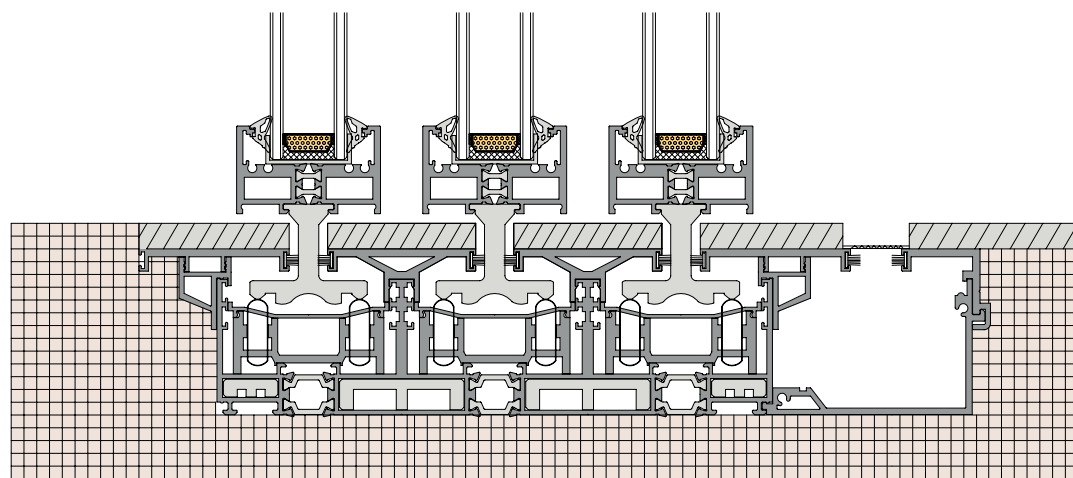

**36Pro Max three track  
90 degree free opening  
(Hidden track)**  
**36Pro Max 三轨 90 度自由开启 (隐轨)**

CUSTOMIZATION GUIDE **HOME**  
**AESTHETICS** **ART**

**36Pro Max dual track dual fan activity(Hidden Box)**  
**36Pro Max 双轨双扇活动 (隐框)**