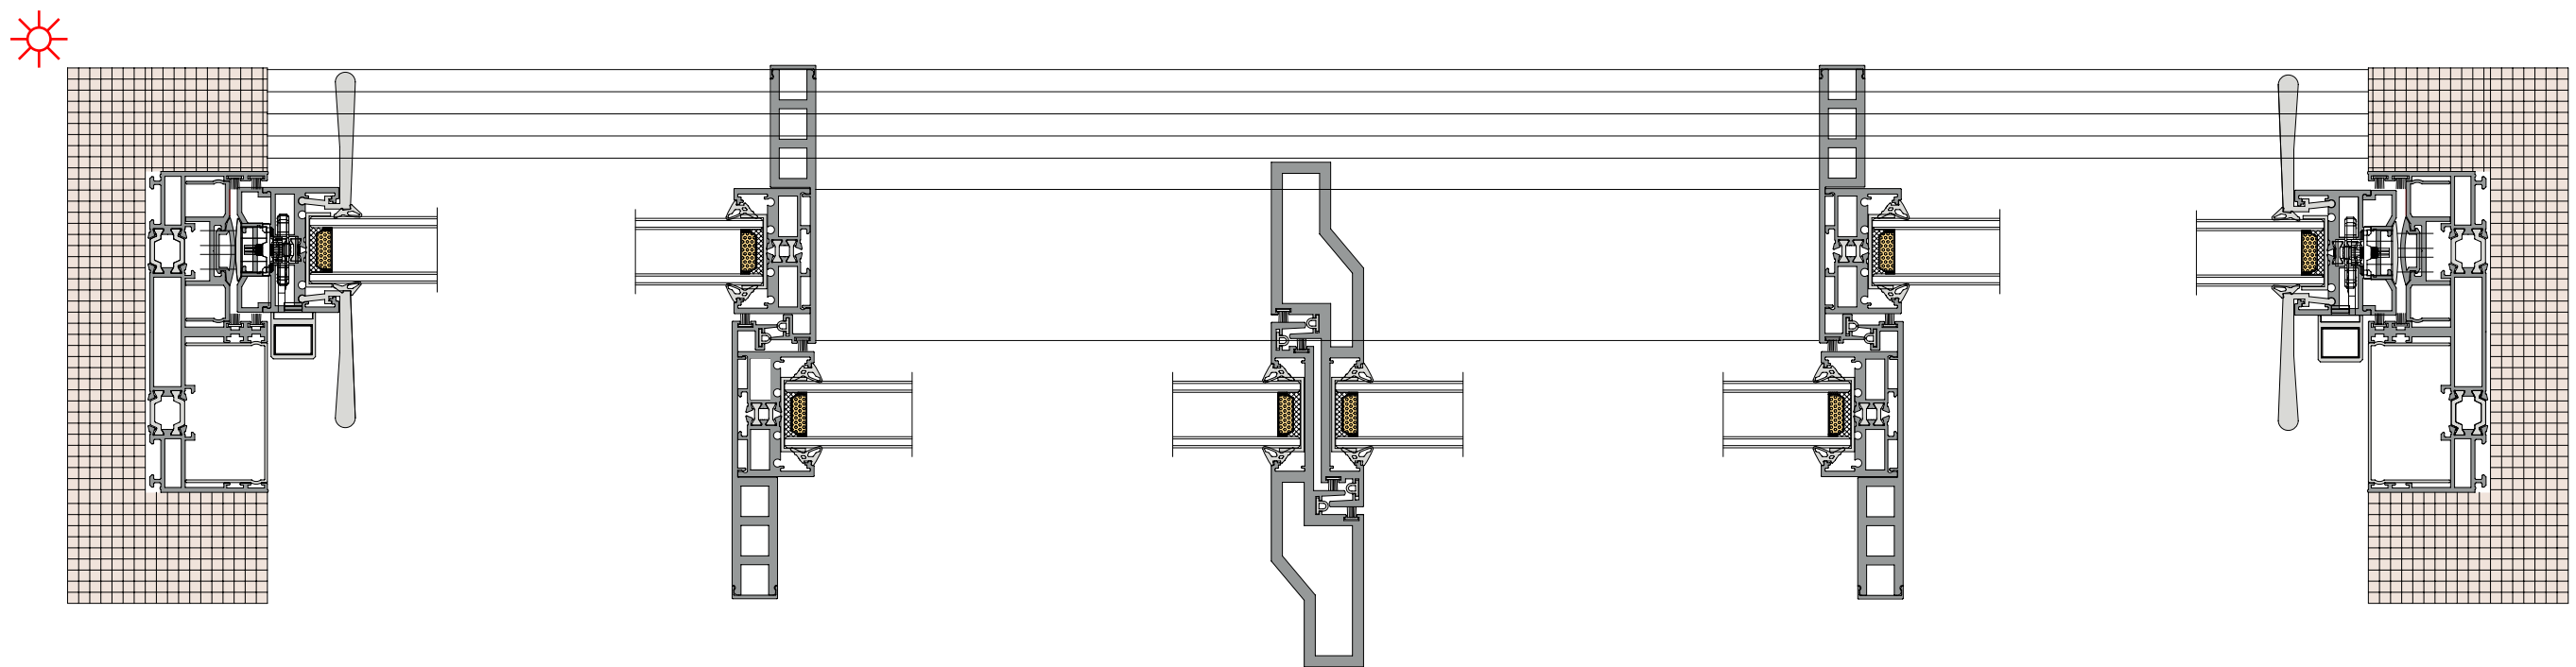

36Pro dual track four leaf split(Hidden Box)

36Pro 双轨四扇对开 (隐框)