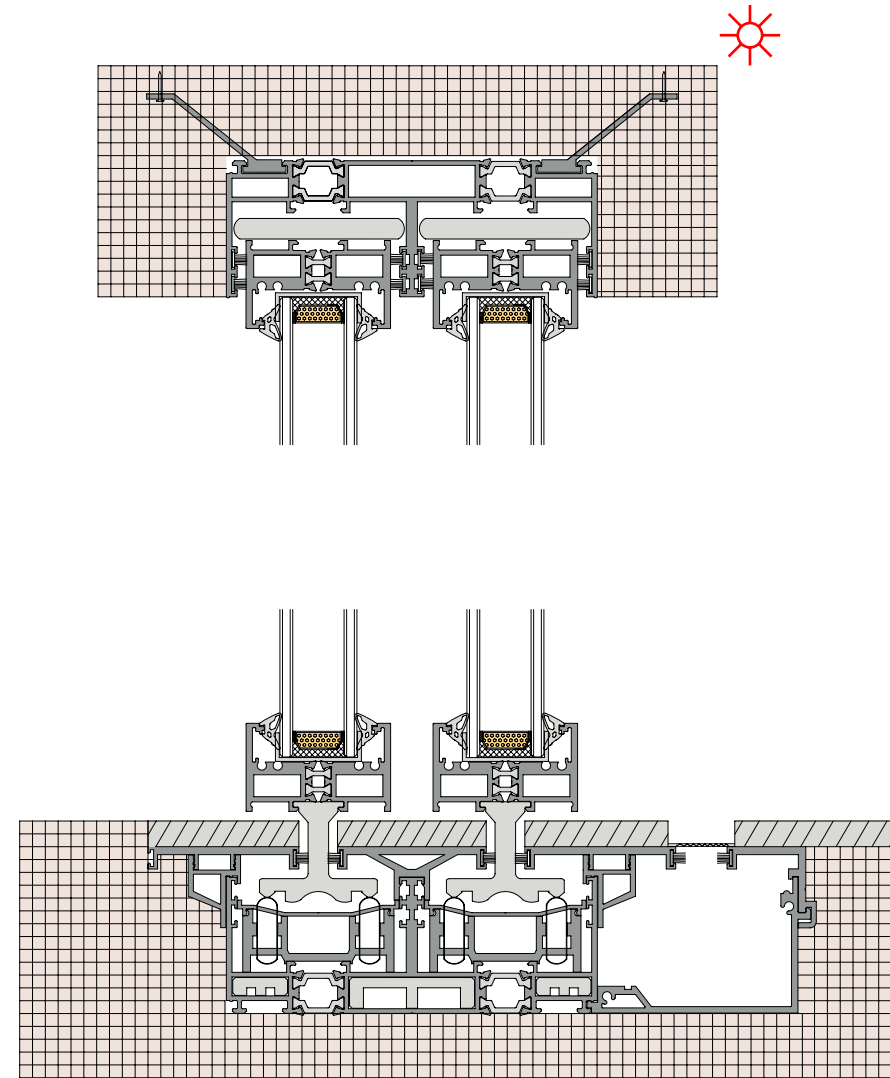

36Pro Max dual track dual fan (hidden track)

36Pro Max 双轨双扇 (隐轨)