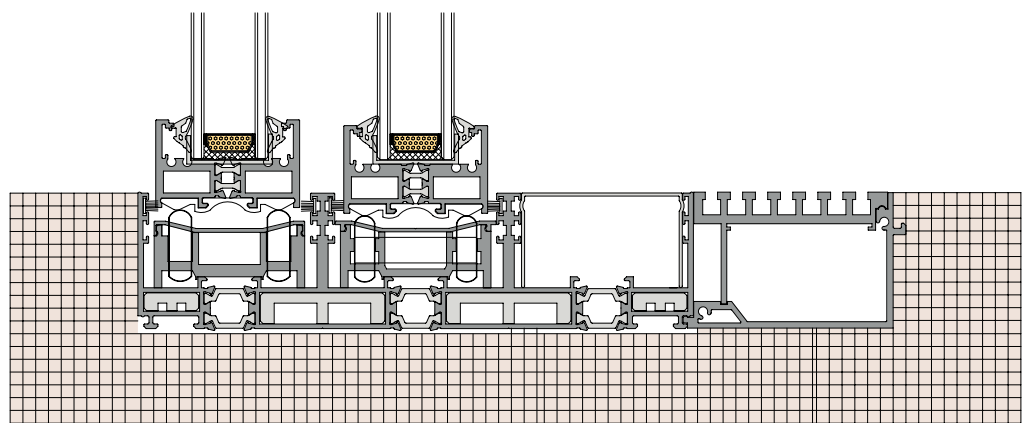

◆◆ TRANSLATION
◆◆ SYSTEM SOLUTION

**36Pro Max three track
90 degree open fixed
on both sides(Hidden Box)**
36Pro Max 三轨 90度开启两边固定 (隐框)