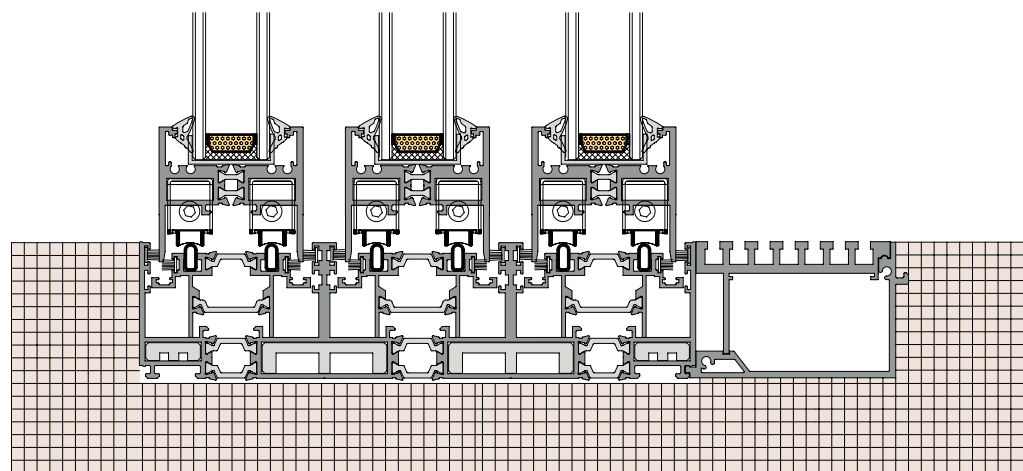

**36Pro three track
90 degree free opening
(Hidden Box)**

36Pro 三轨 90 度自由开启 (隐框)