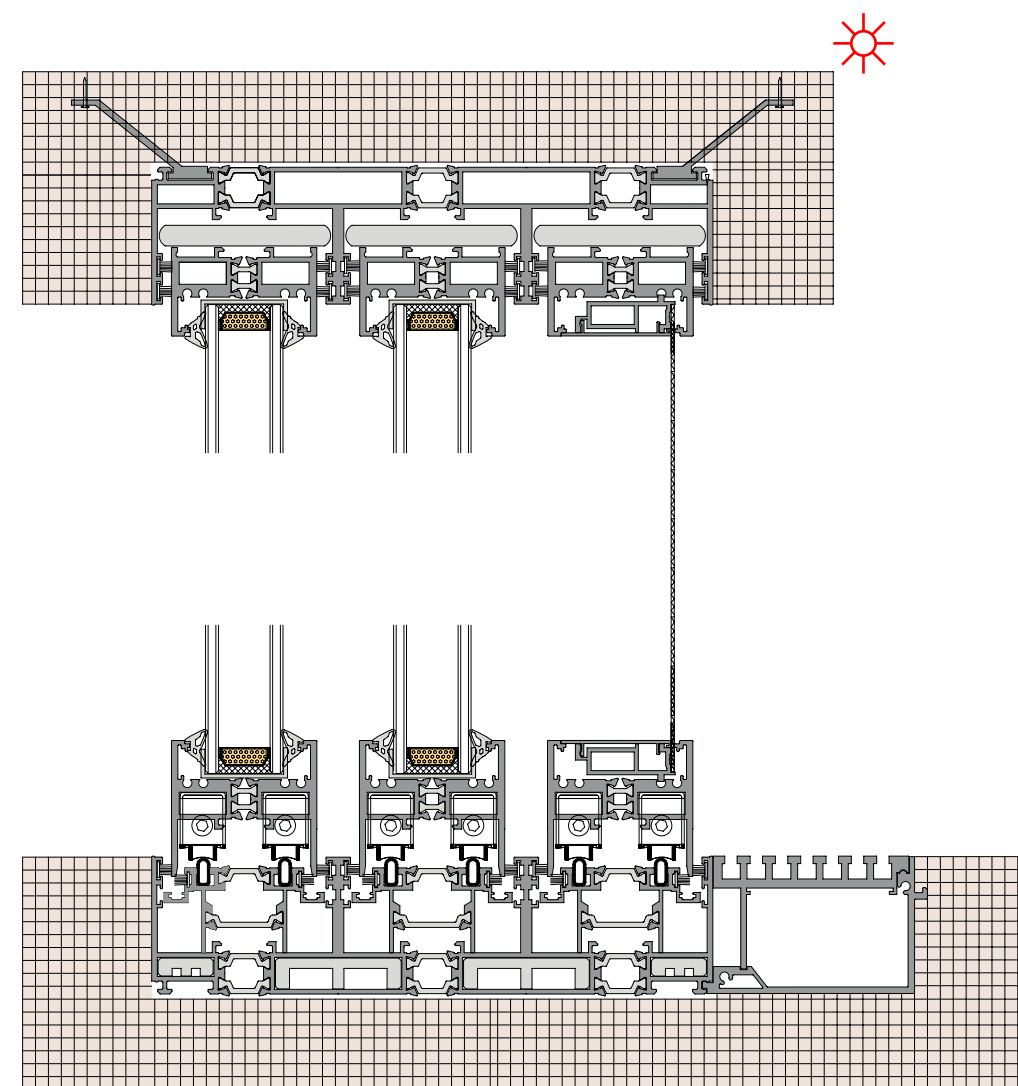

## 36Pro three track four leaf with yarn and two leaf fixed (Hidden Box)

36Pro 三轨四扇带纱两扇固定 (隐框)

◆◆ TRANSLATION  
◆◆ SYSTEM SOLUTION

**36Pro three track 90 degree  
open fixed on both sides  
(Hidden Box)**