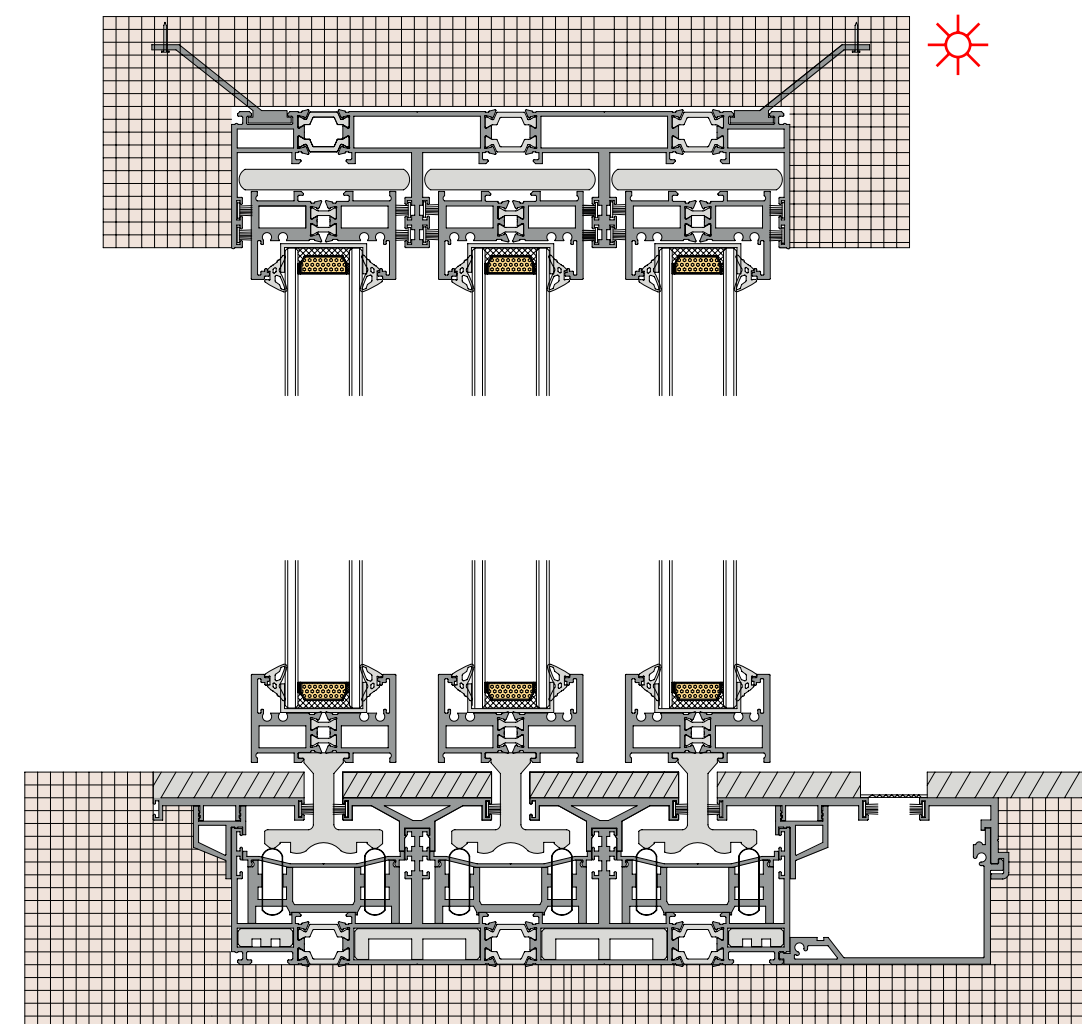

VINCO
Windows & Doors