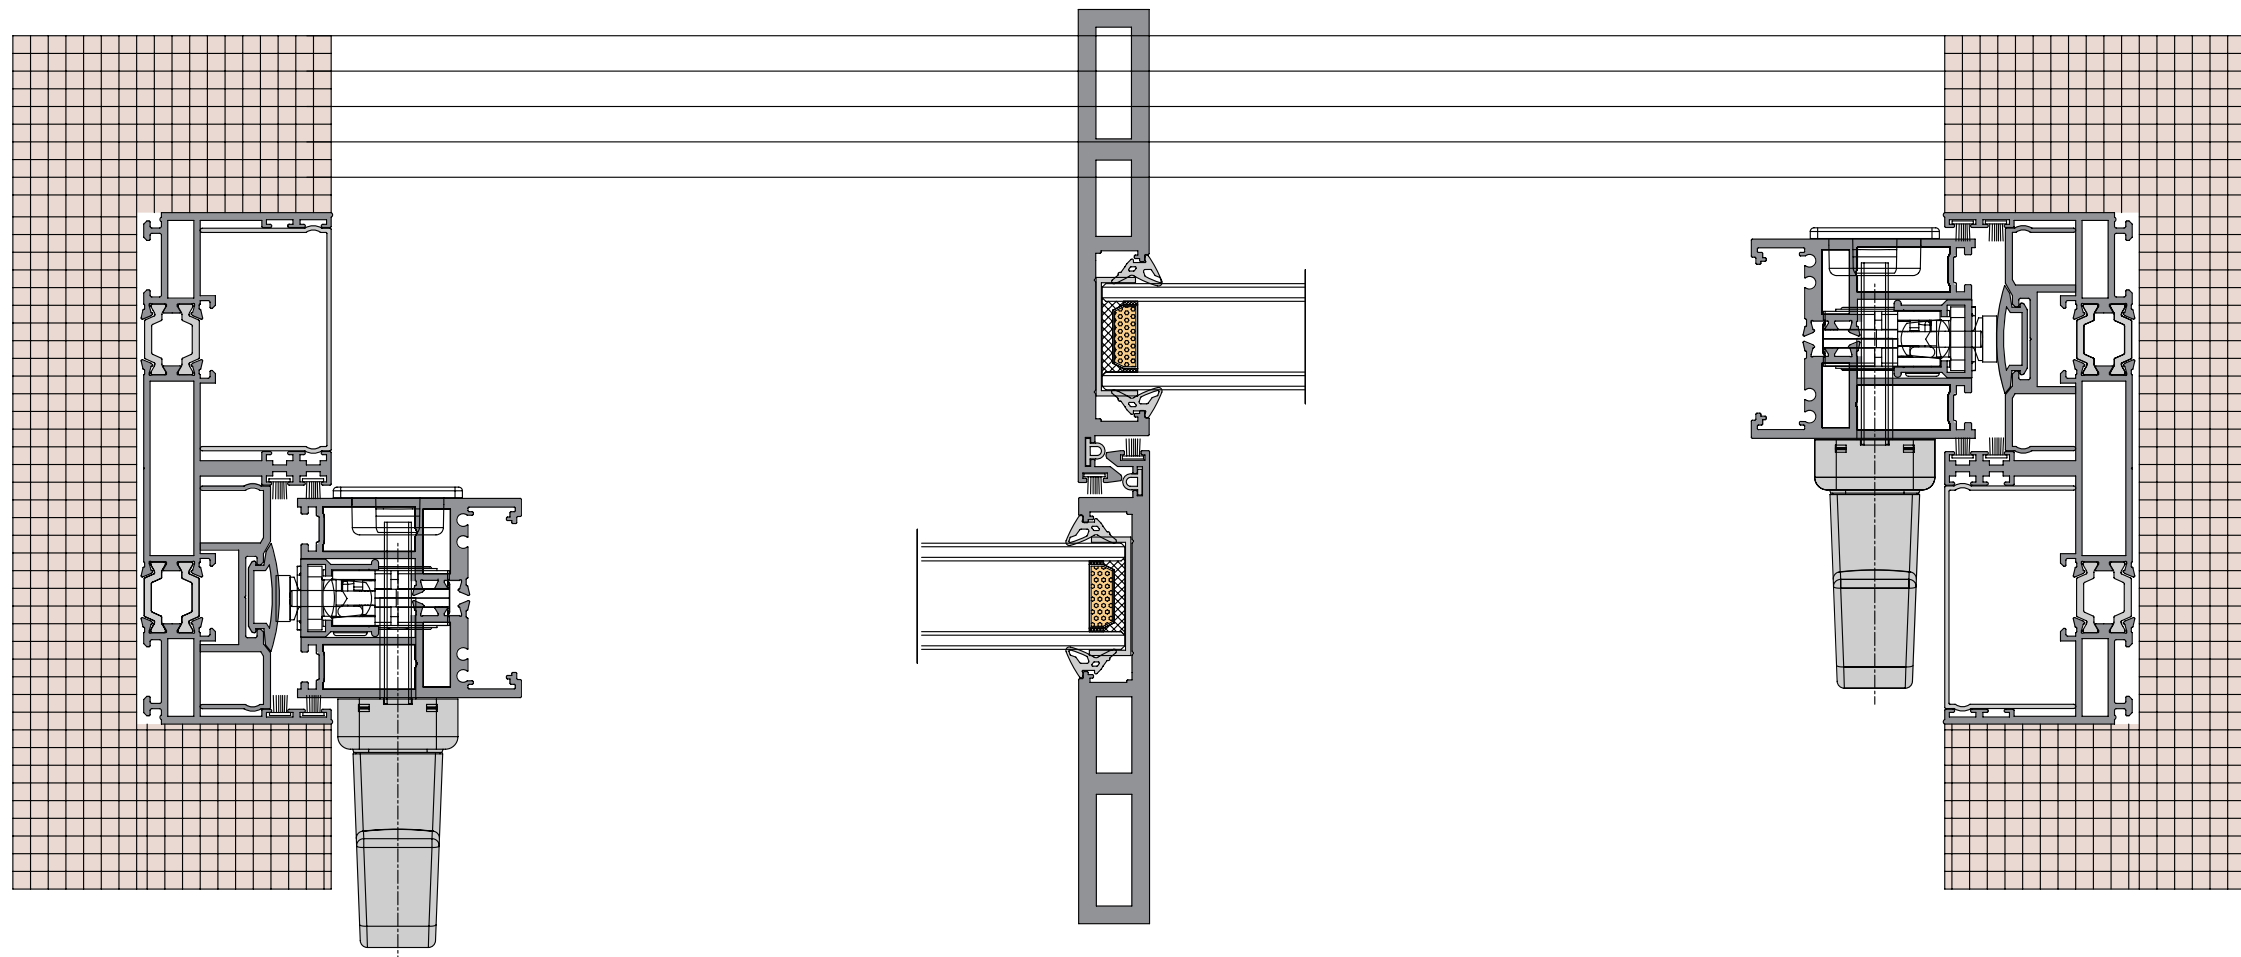

20mini lifting sliding door (Hidden Box)
20mini 提升推拉门 (隐框)