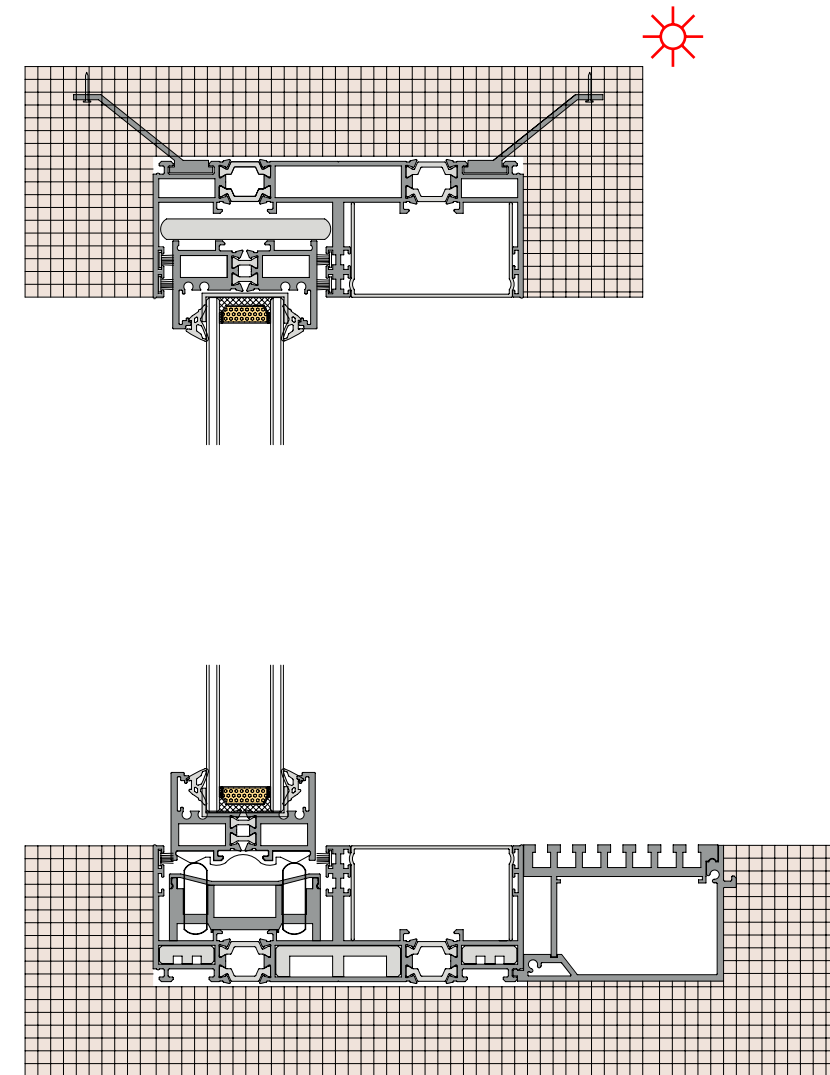

36Pro Max dual track, one fixed and two active(Hidden Box)

36Pro Max 双轨一固两活 (隐框)