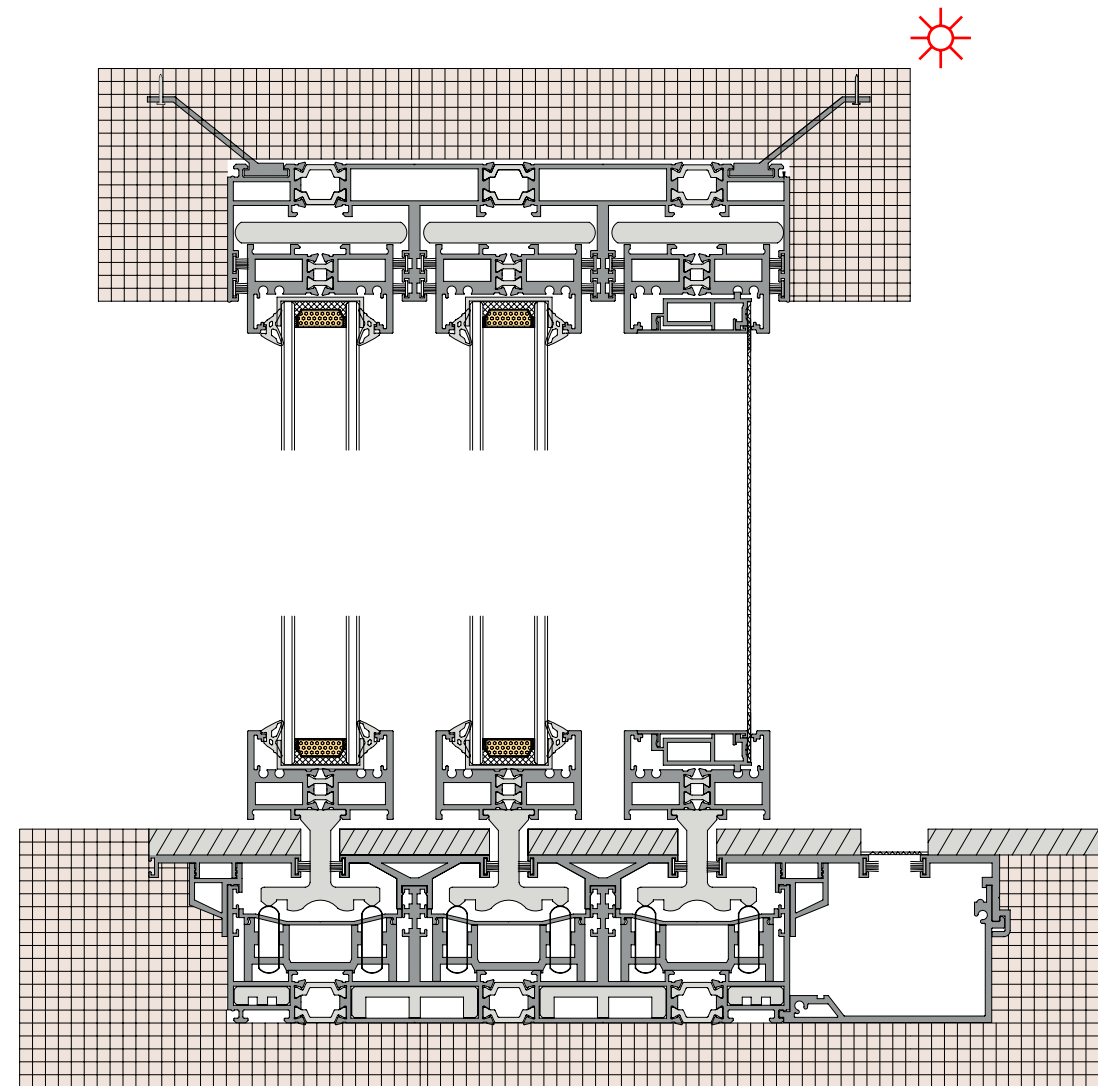

36Pro Max three track four leaf belt yarn (Hidden Box)

36Pro Max 三轨四扇带纱 (隐框)