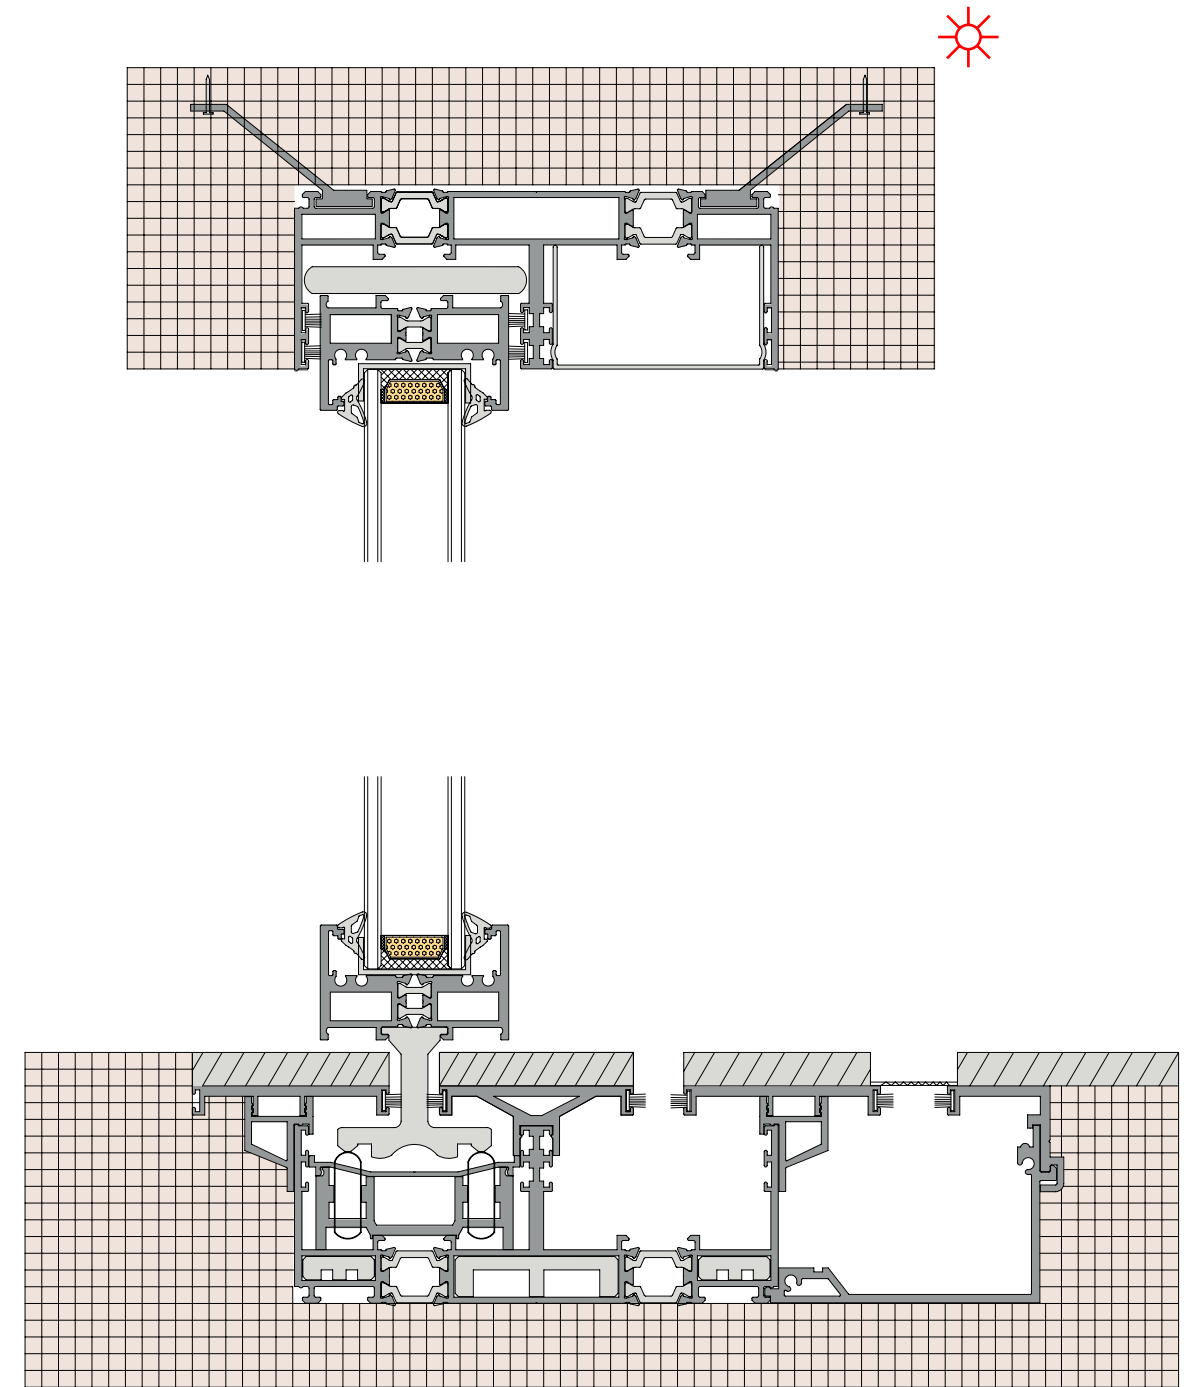

## 36Pro Max dual track dual fan (hidden track)

36Pro Max 双轨双扇 (隐轨)

**36Pro Max dual track,  
one fixed and one active  
(Hidden track)**

**36Pro Max 双轨一固一活 (隐轨)**

◆◆ TRANSLATION  
◆◆ SYSTEM SOLUTION

**36Pro Max dual track,  
two fixed and two active  
(Hidden track)**  
36Pro Max 双轨两固两活 (隐轨)