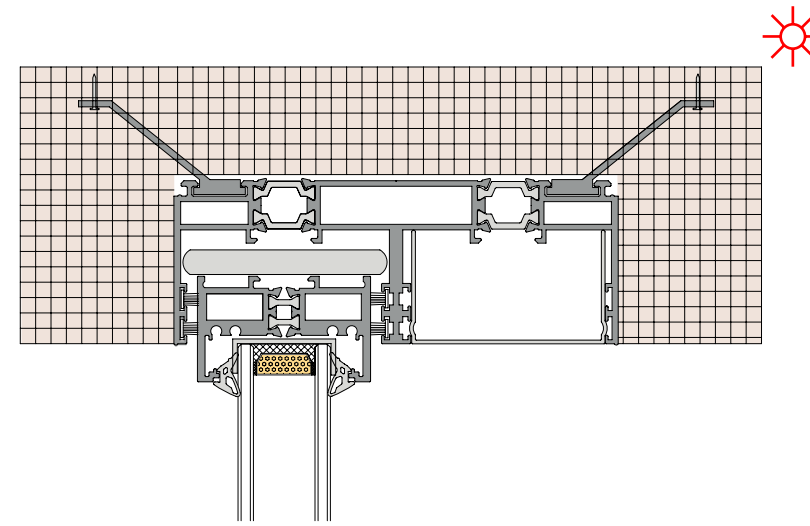

**36Pro Max three track  
90 degree free opening  
(Hidden track)**  
**36Pro Max 三轨 90 度自由开启 (隐轨)**

CUSTOMIZATION GUIDE **HOME**  
**AESTHETICS** **ART**

**36Pro Max dual track dual fan activity(Hidden Box)**  
**36Pro Max 双轨双扇活动 (隐框)**