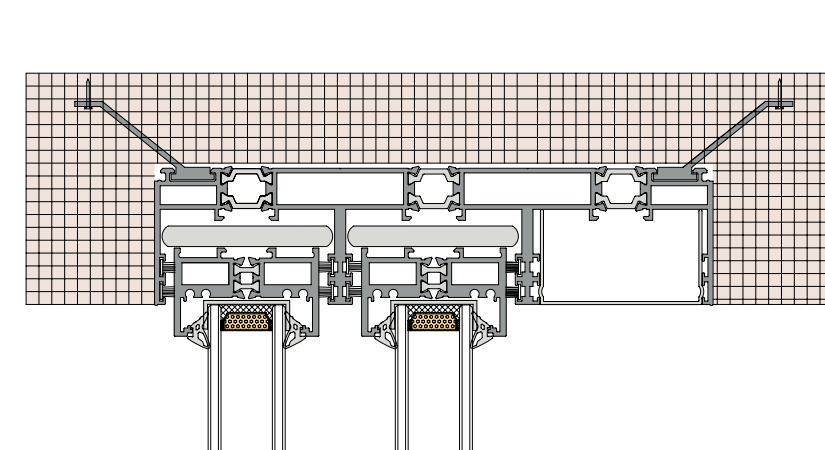

◆ ◆ TRANSLATION
◆ ◆ SYSTEM SOLUTION