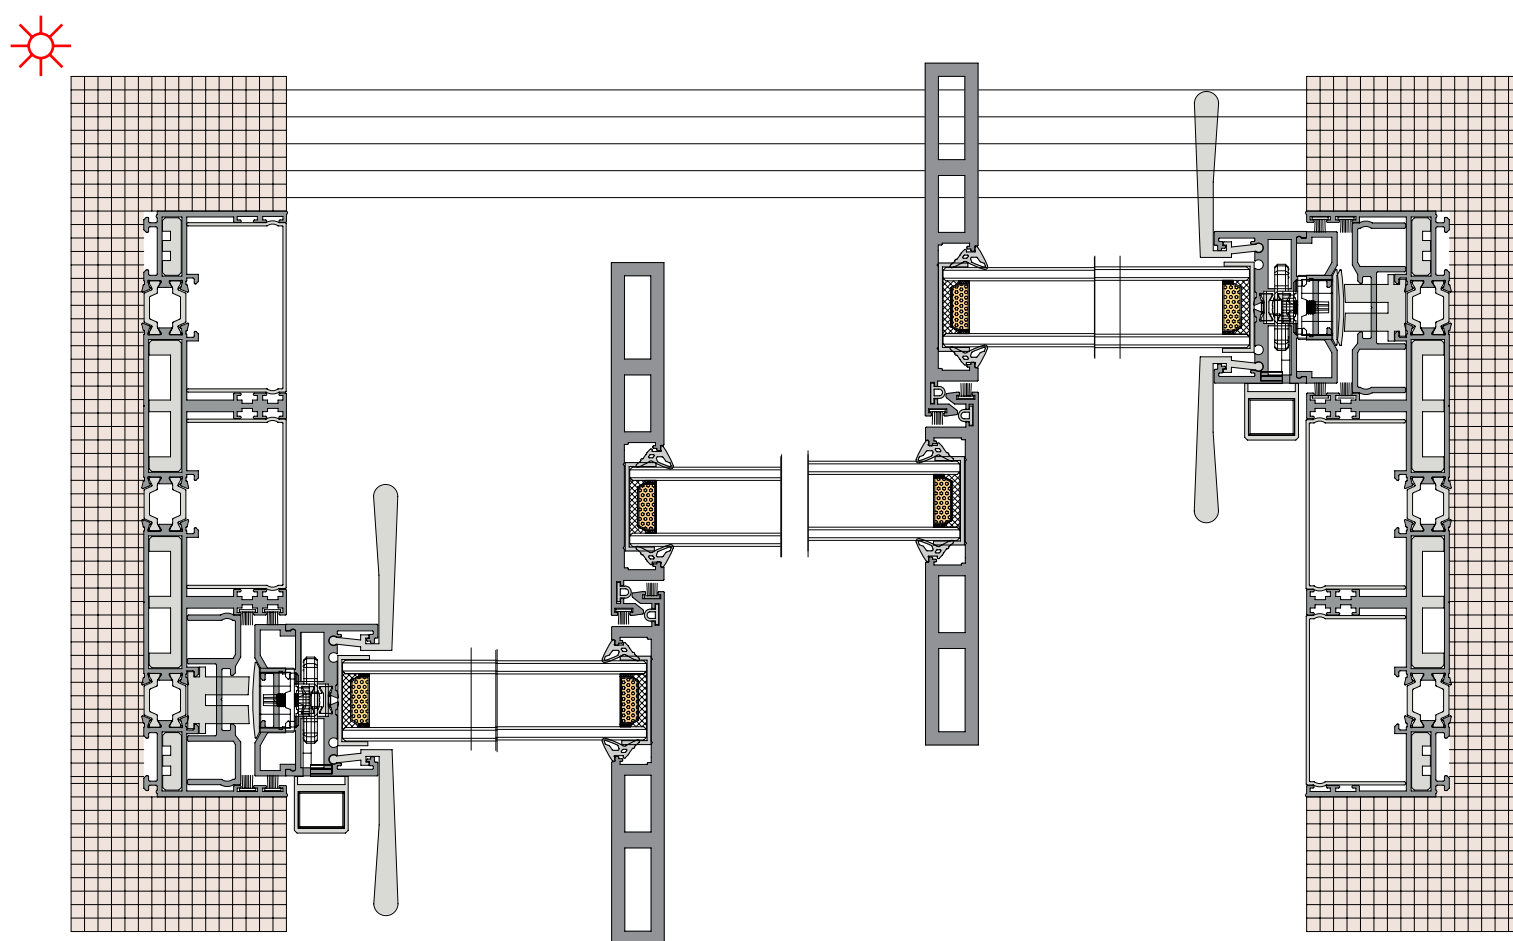

36Pro Max Three Track Three Fan(Hidden Box)

36Pro Max 三轨三扇 (隐框)