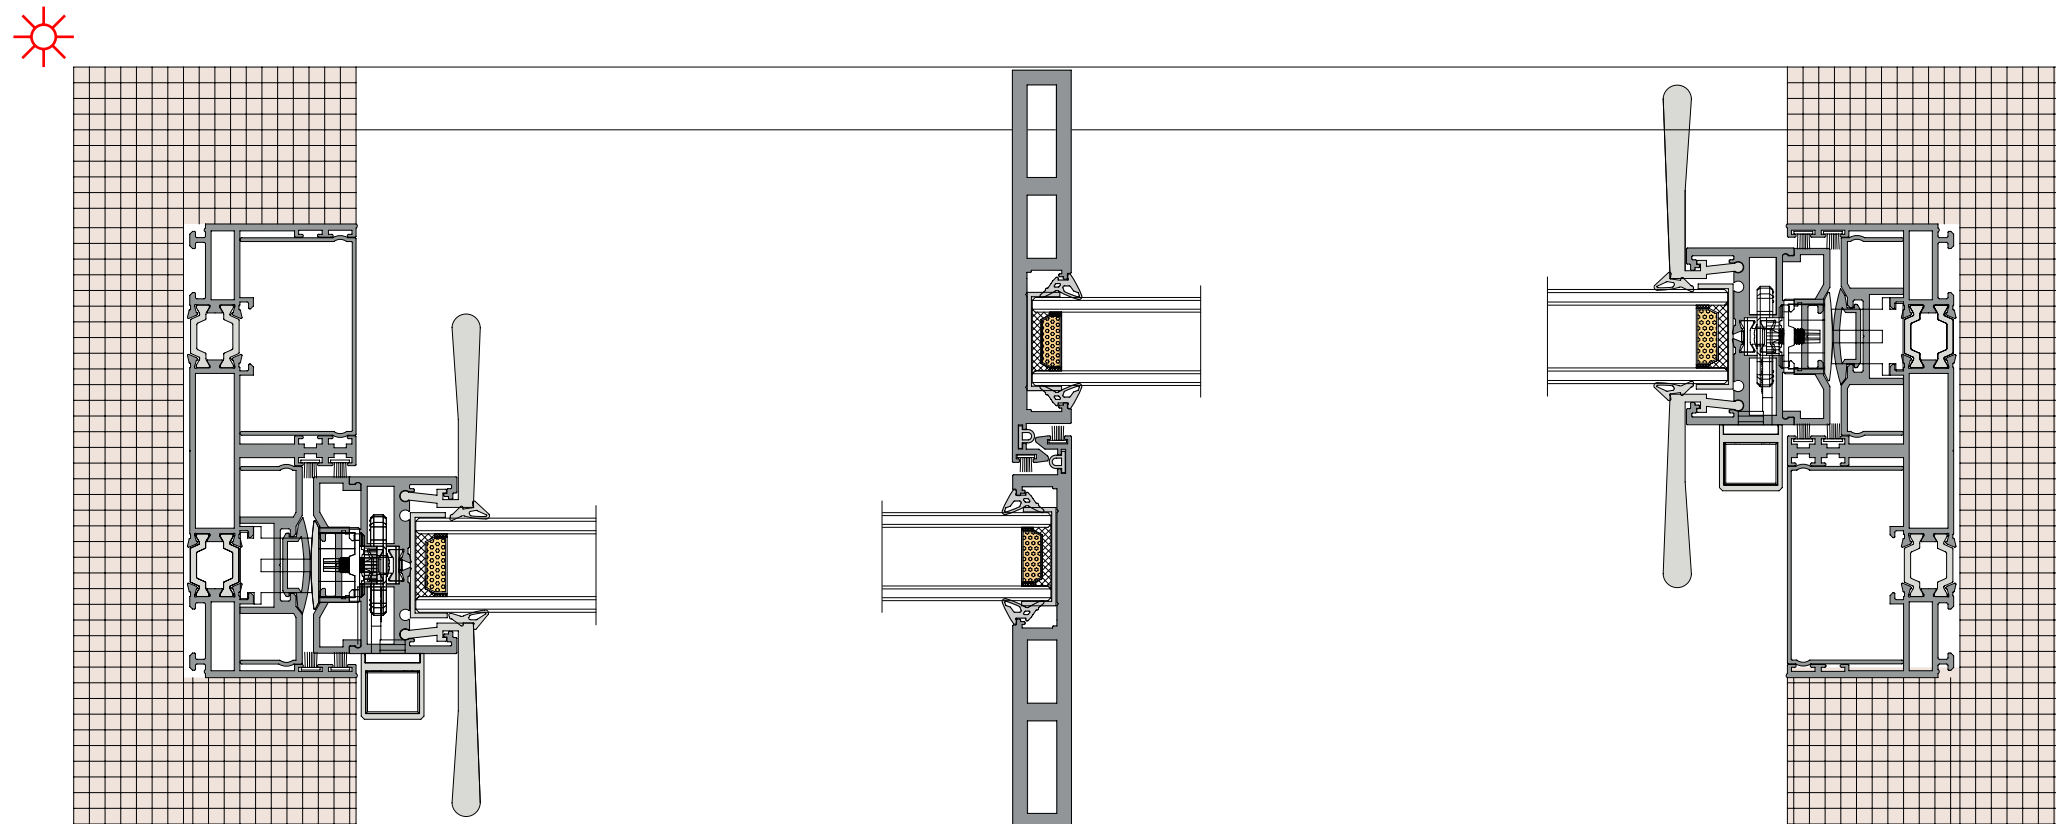

36Pro Max dual track dual fan (hidden track)

36Pro Max 双轨双扇 (隐轨)