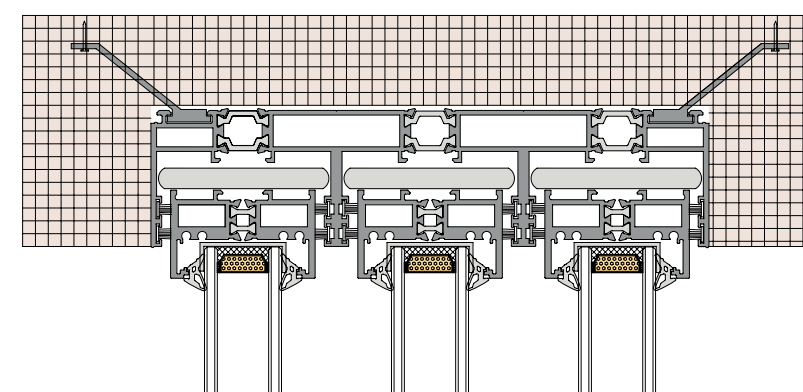

36Pro Max Three Track Three Fan(Hidden Box)

36Pro Max 三轨三扇 (隐框)