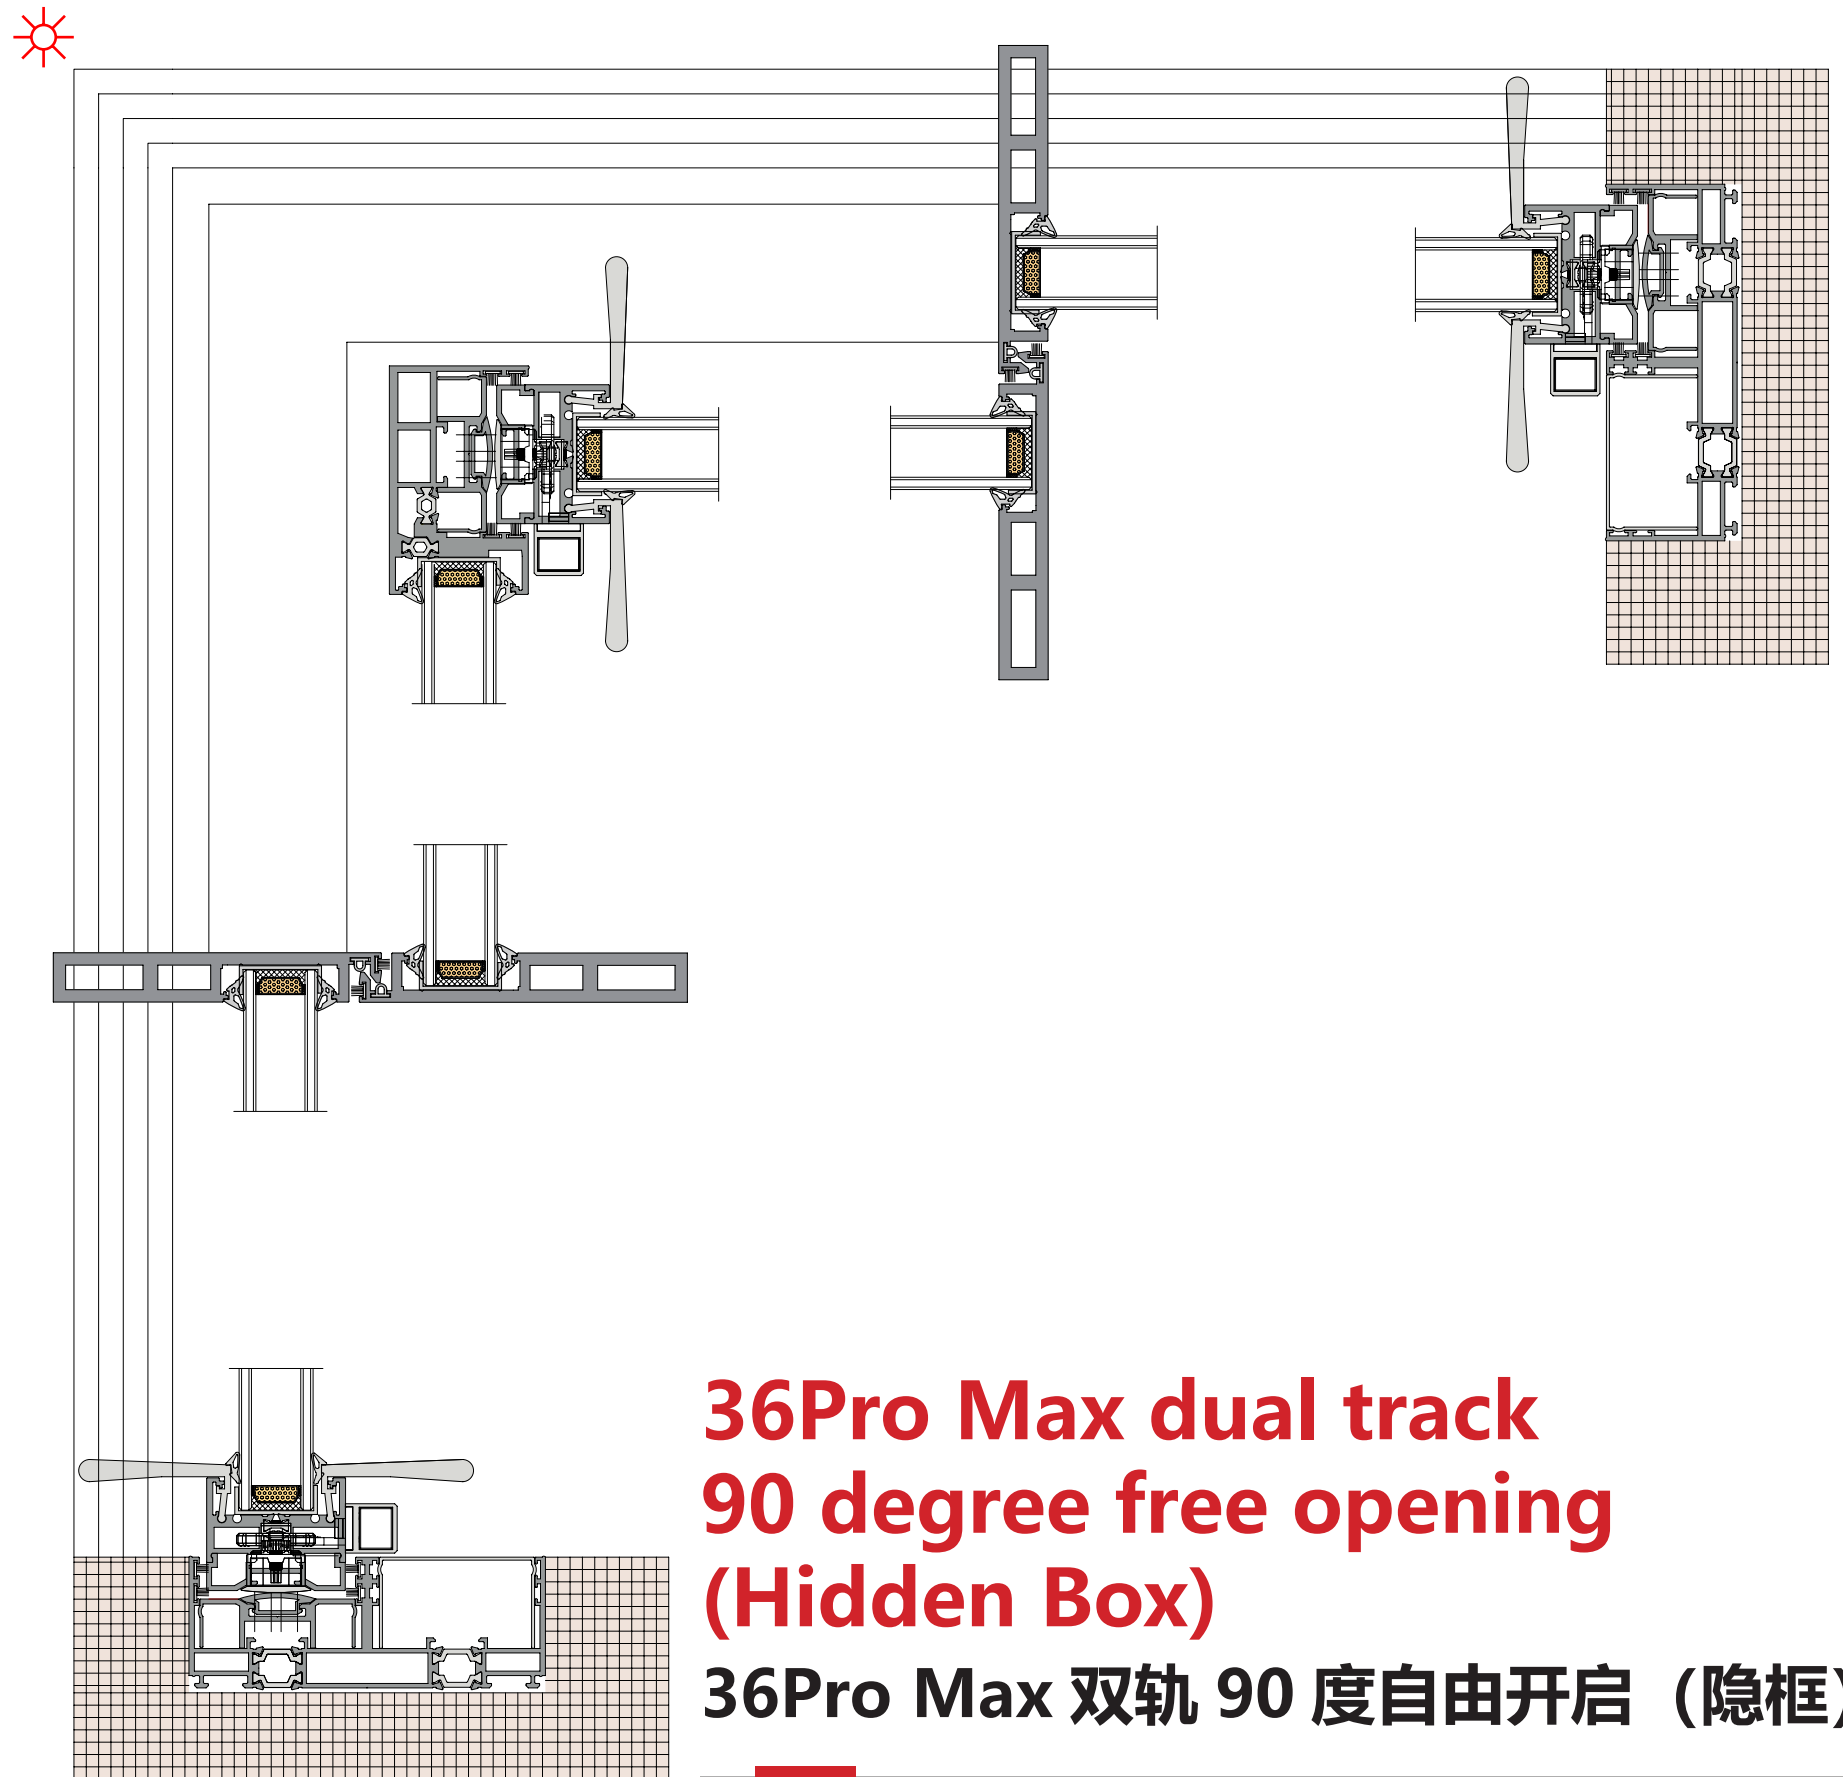

**36Pro Max dual track, one fixed and two active(Hidden Box)**

**36Pro Max 双轨一固两活 (隐框)**

**36Pro Max dual track  
four leaf split(Hidden Box)**  
**36Pro Max 双轨四扇对开 (隐框)**

**36Pro Max dual track  
90 degree open fixed  
on both sides(Hidden Box)**  
**36Pro Max 双轨 90 度开启两边固定 (隐框)**

◆◆ TRANSLATION  
◆◆ SYSTEM SOLUTION

**36Pro Max dual track  
90 degree free opening  
(Hidden Box)**

**36Pro Max 双轨 90 度自由开启 (隐框)**