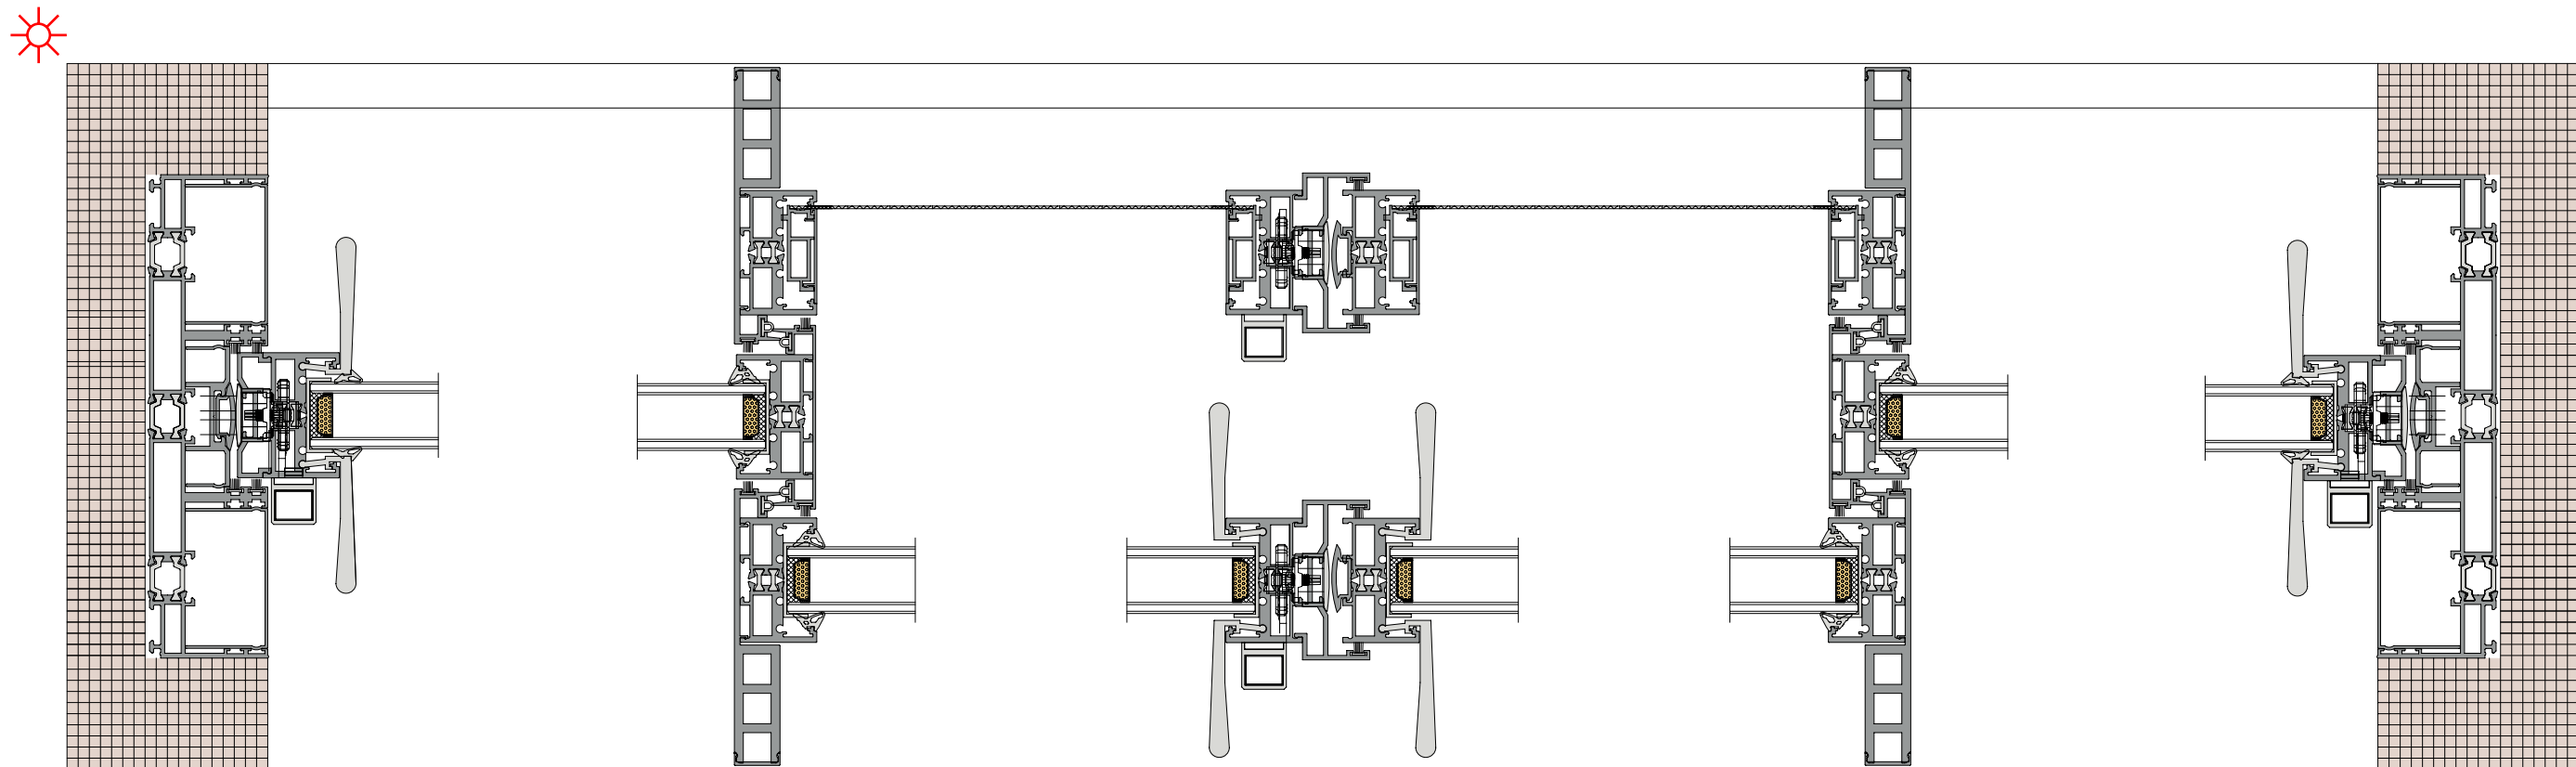

36Pro Max three track four leaf belt yarn (Hidden Box)

36Pro Max 三轨四扇带纱 (隐框)