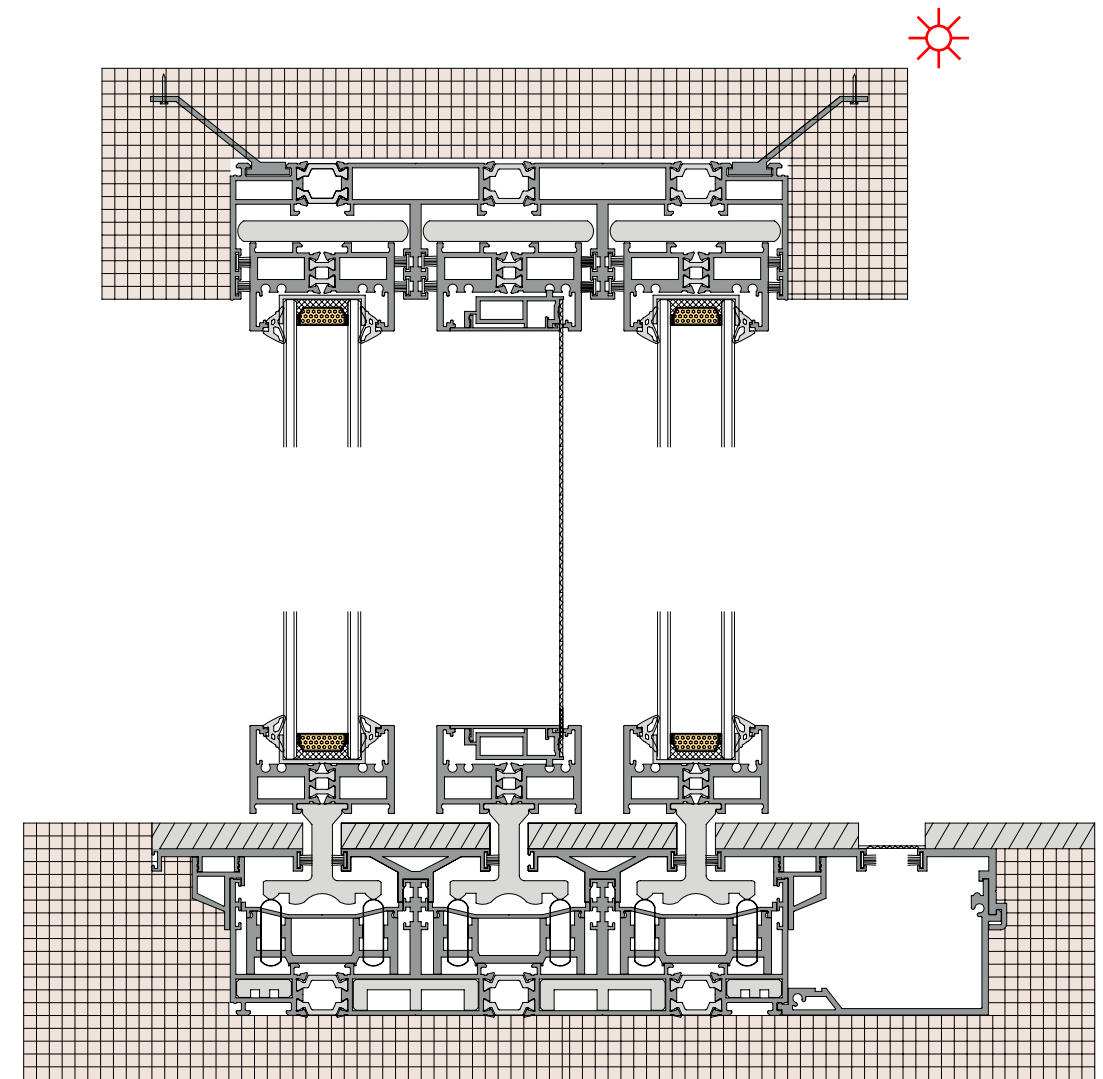

36Pro Maax three track intermediate yarn (Hidden track)

36Pro Max 三轨中间纱 (隐轨)