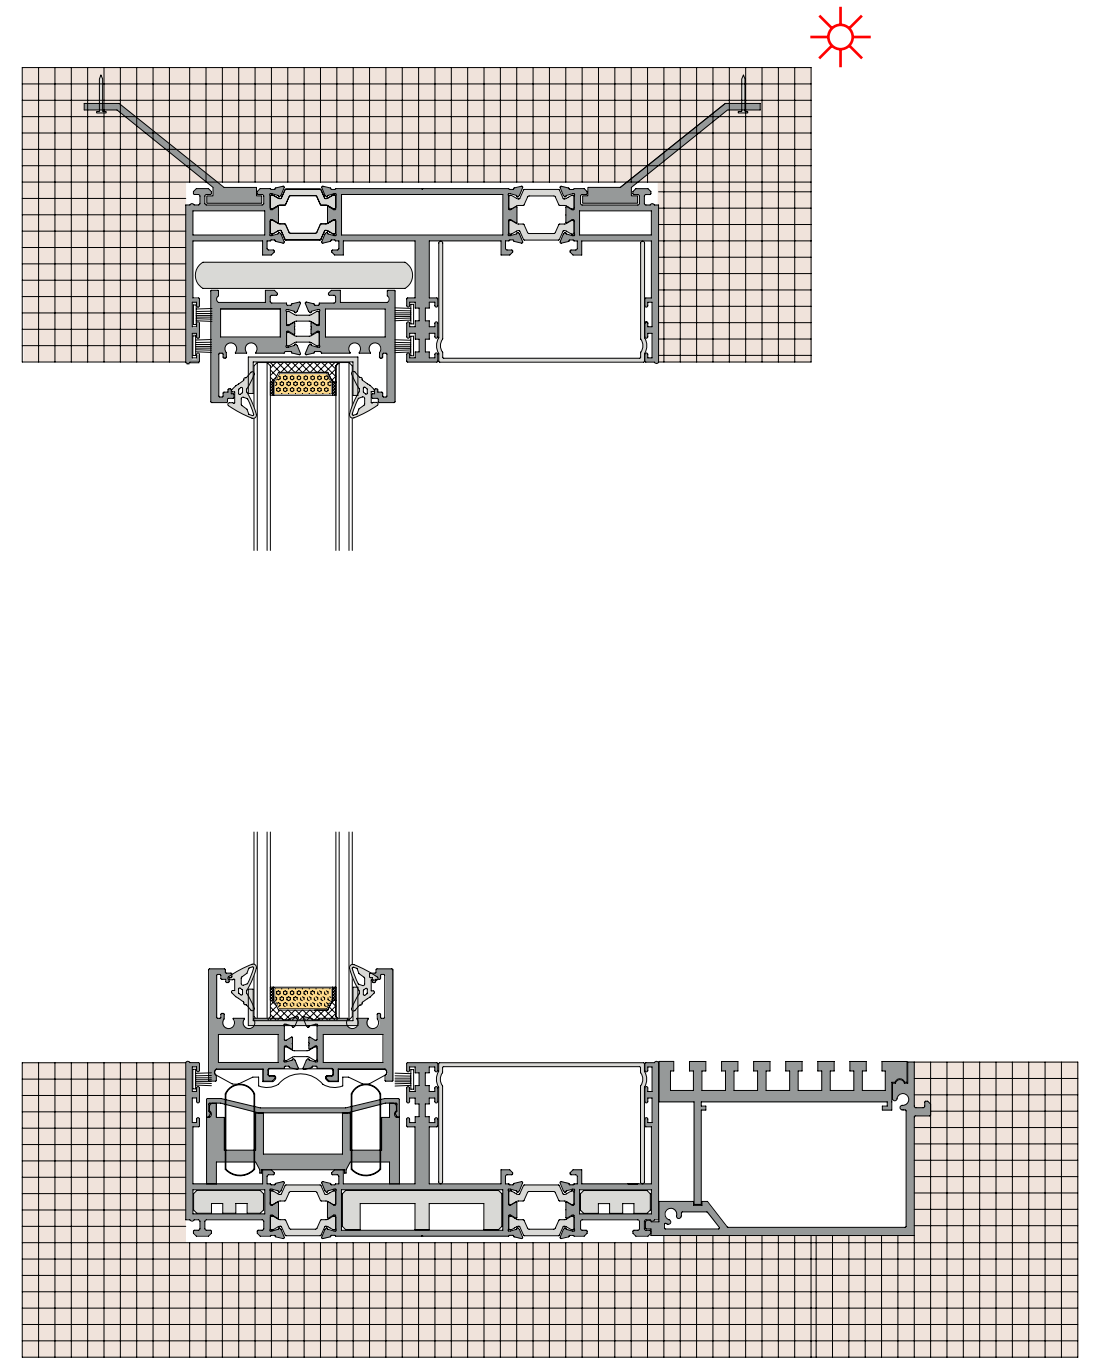

**36Pro Max dual track,  
one fixed and one active  
(Hidden Box)**

**36Pro Max 双轨一固一活 (隐框)**

◆◆ TRANSLATION  
◆◆ SYSTEM SOLUTION

**36Pro Max dual track,  
two fixed and two active  
(Hidden Box)**  
36Pro Max 双轨两固两活 (隐框)