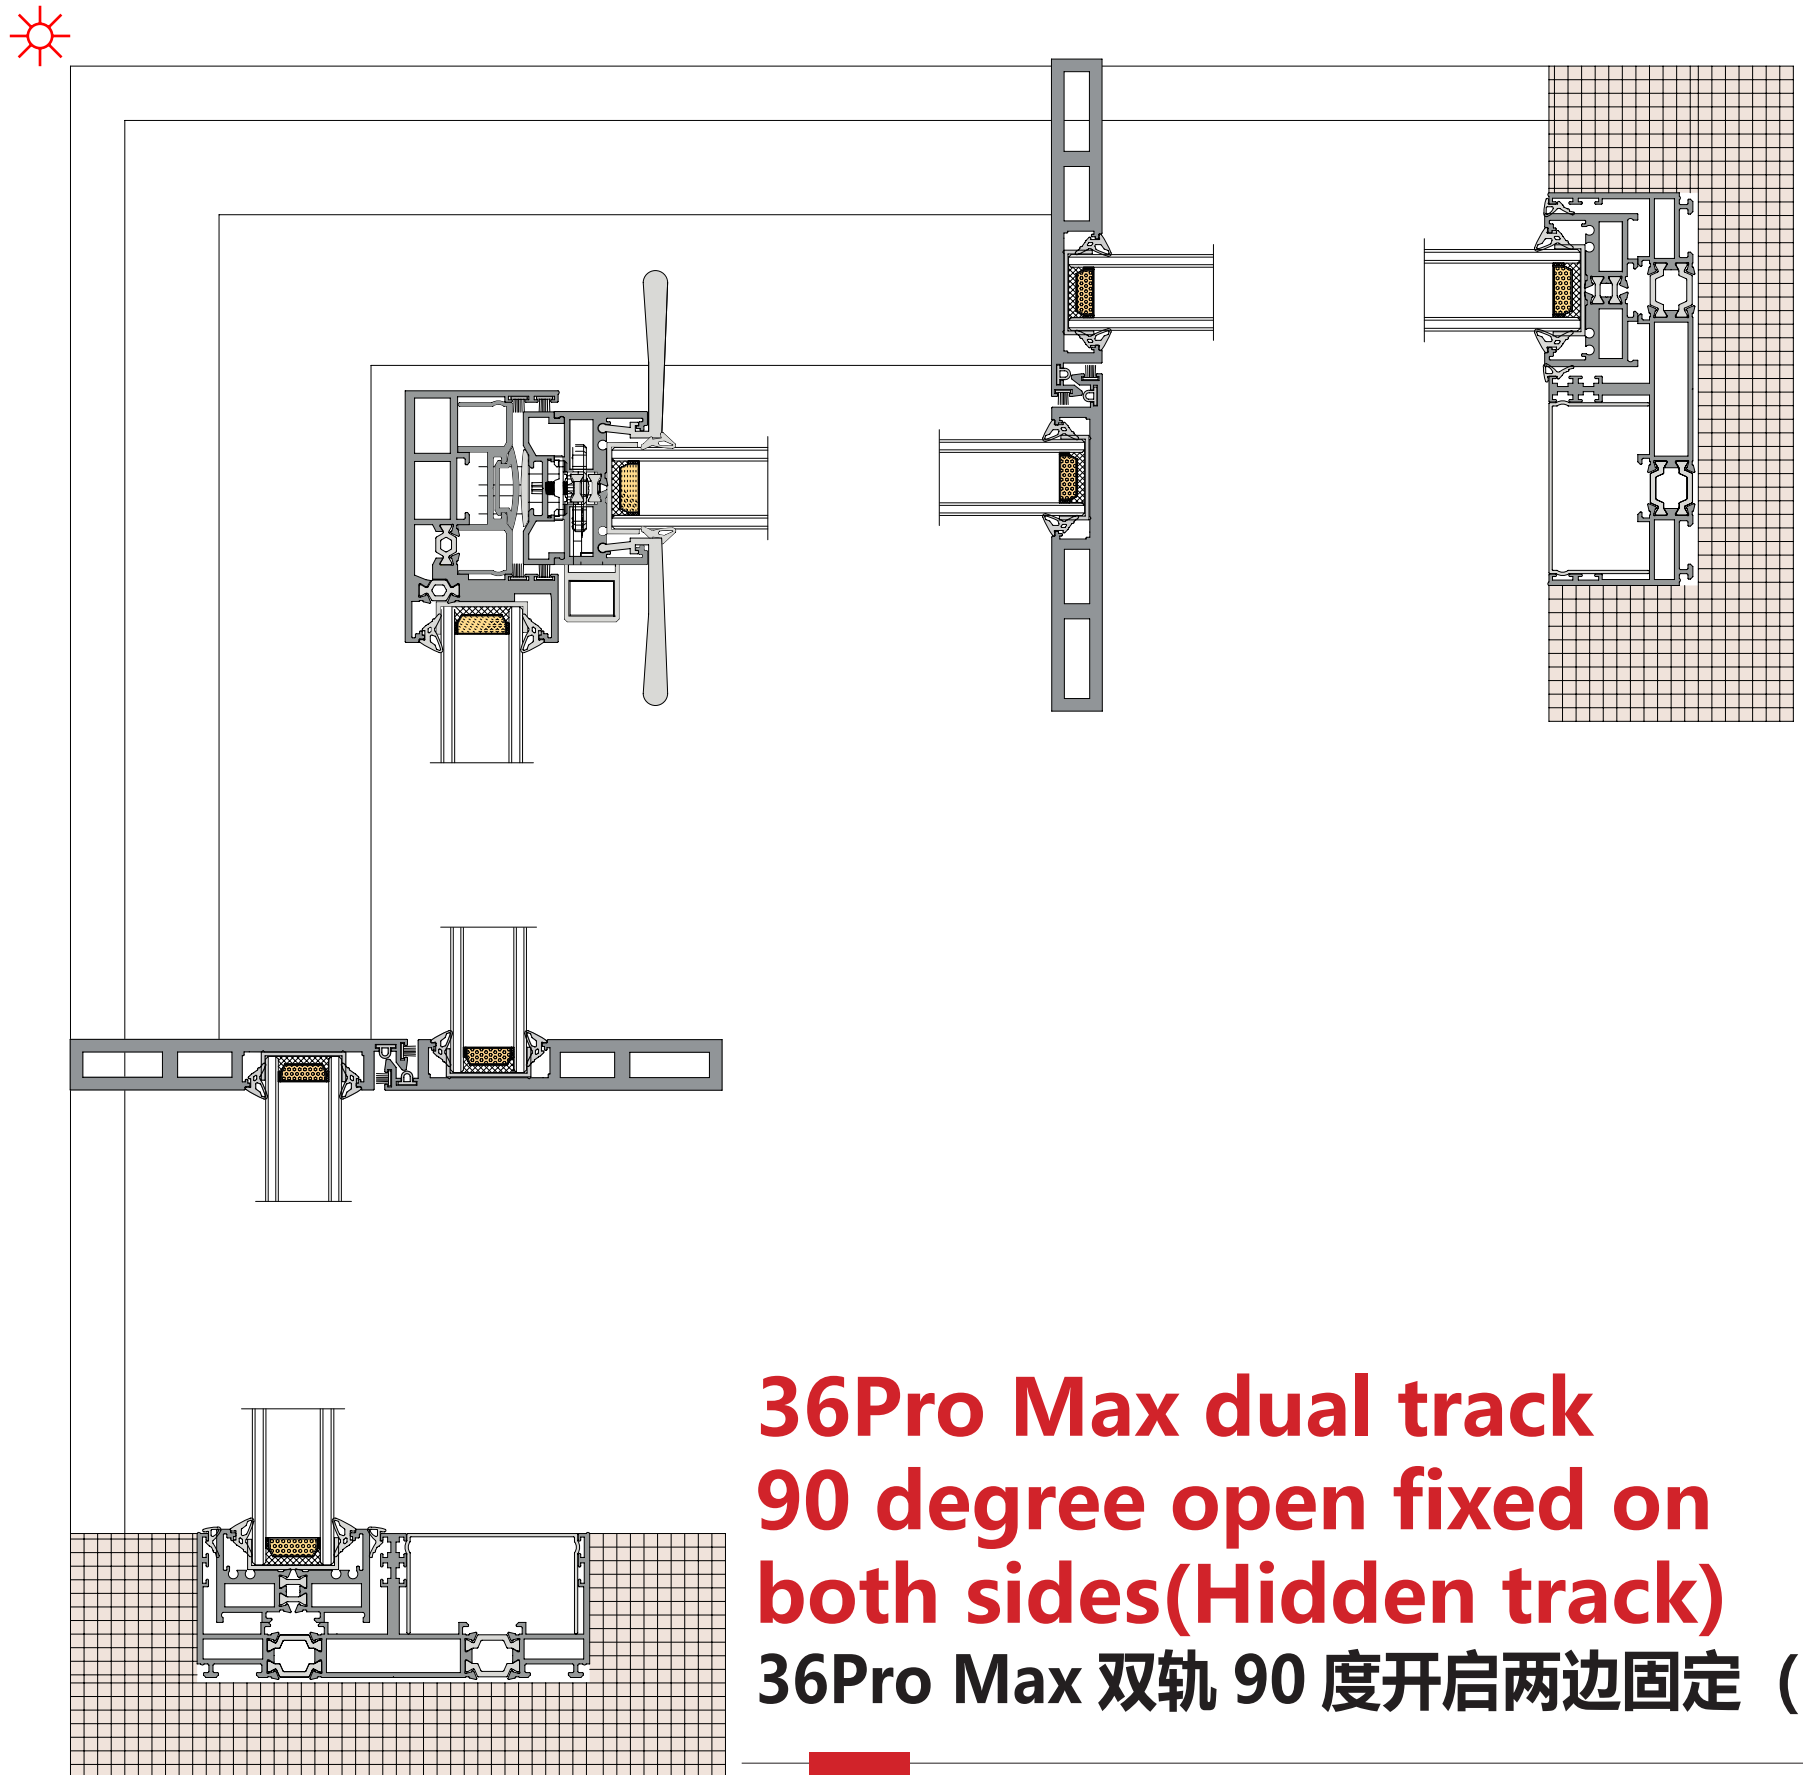

**36Pro Max dual track, one fixed and two active(Hidden track)**

**36Pro Max 双轨一固两活 (隐轨)**

**36Pro Max dual track  
four leaf split(Hidden track)**  
**36Pro Max 双轨四扇对开 (隐轨)**

**36Pro Max dual track  
90 degree open fixed on  
both sides(Hidden track)**  
**36Pro Max 双轨 90 度开启两边固定 (隐轨)**

**36Pro Max dual track  
90 degree freeopening  
(Hidden track)**

**36Pro Max 双轨 90 度自由开启 (隐轨)**

- 轻奢主义 个性定制
- Light Luxurianism Personalized Customization