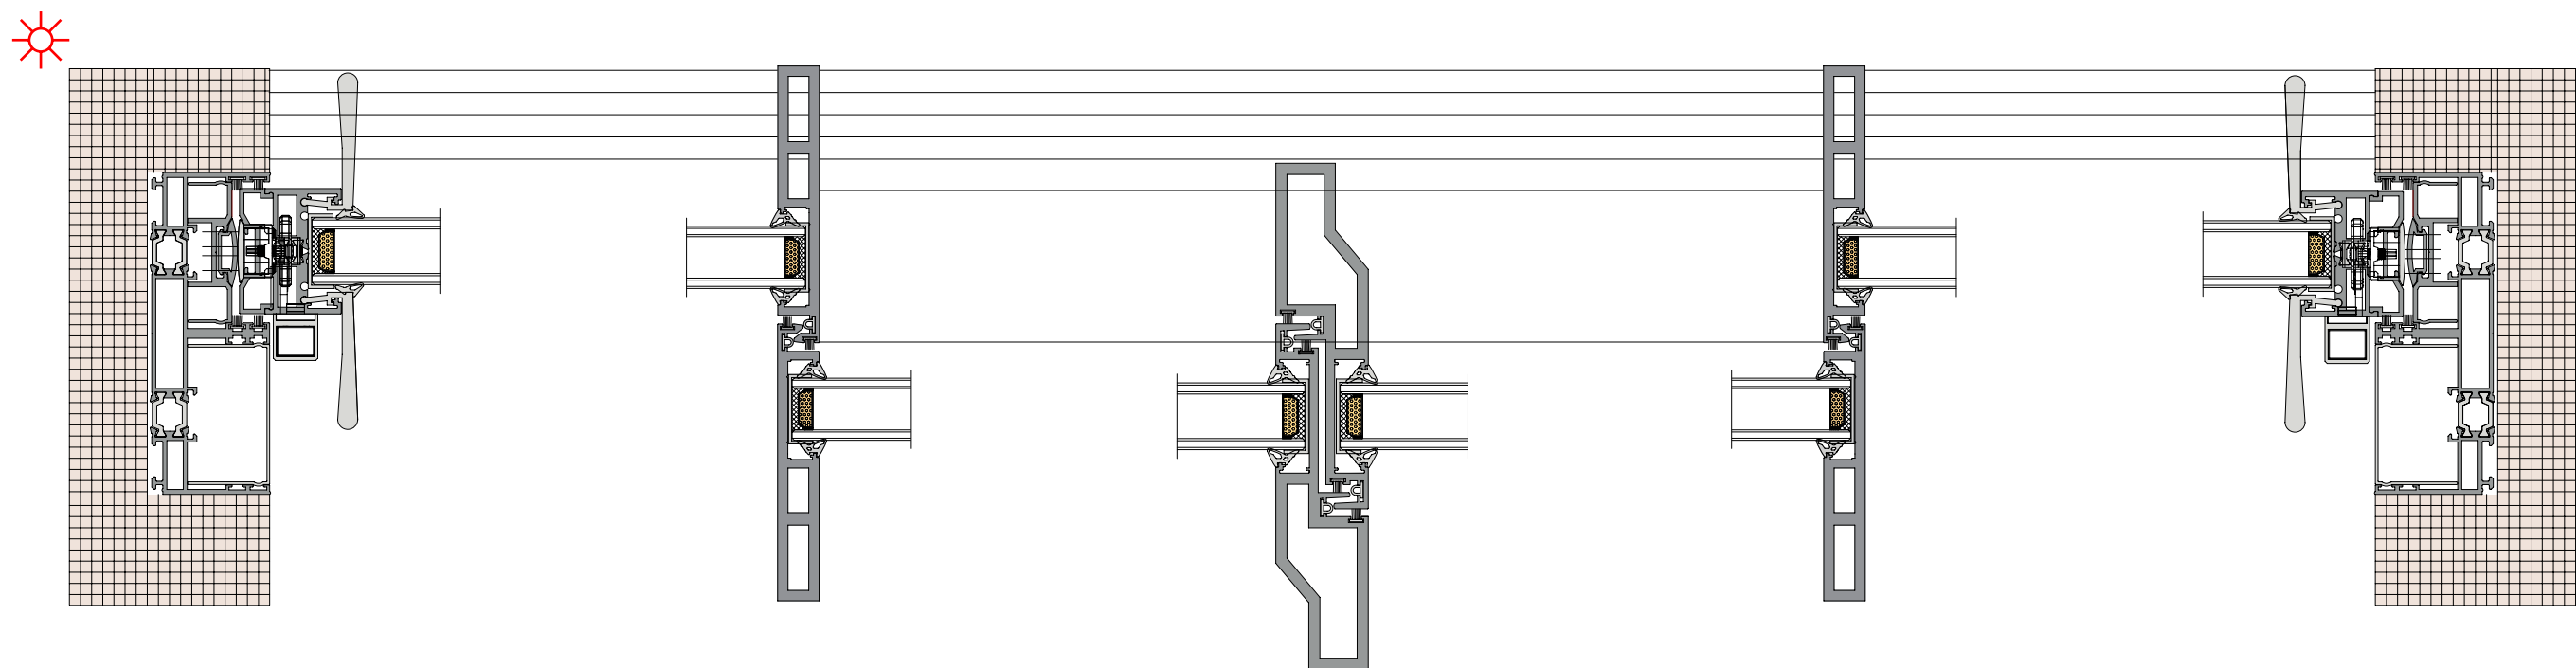

**36Pro Max dual track
four leaf split(Hidden Box)**
36Pro Max 双轨四扇对开 (隐框)