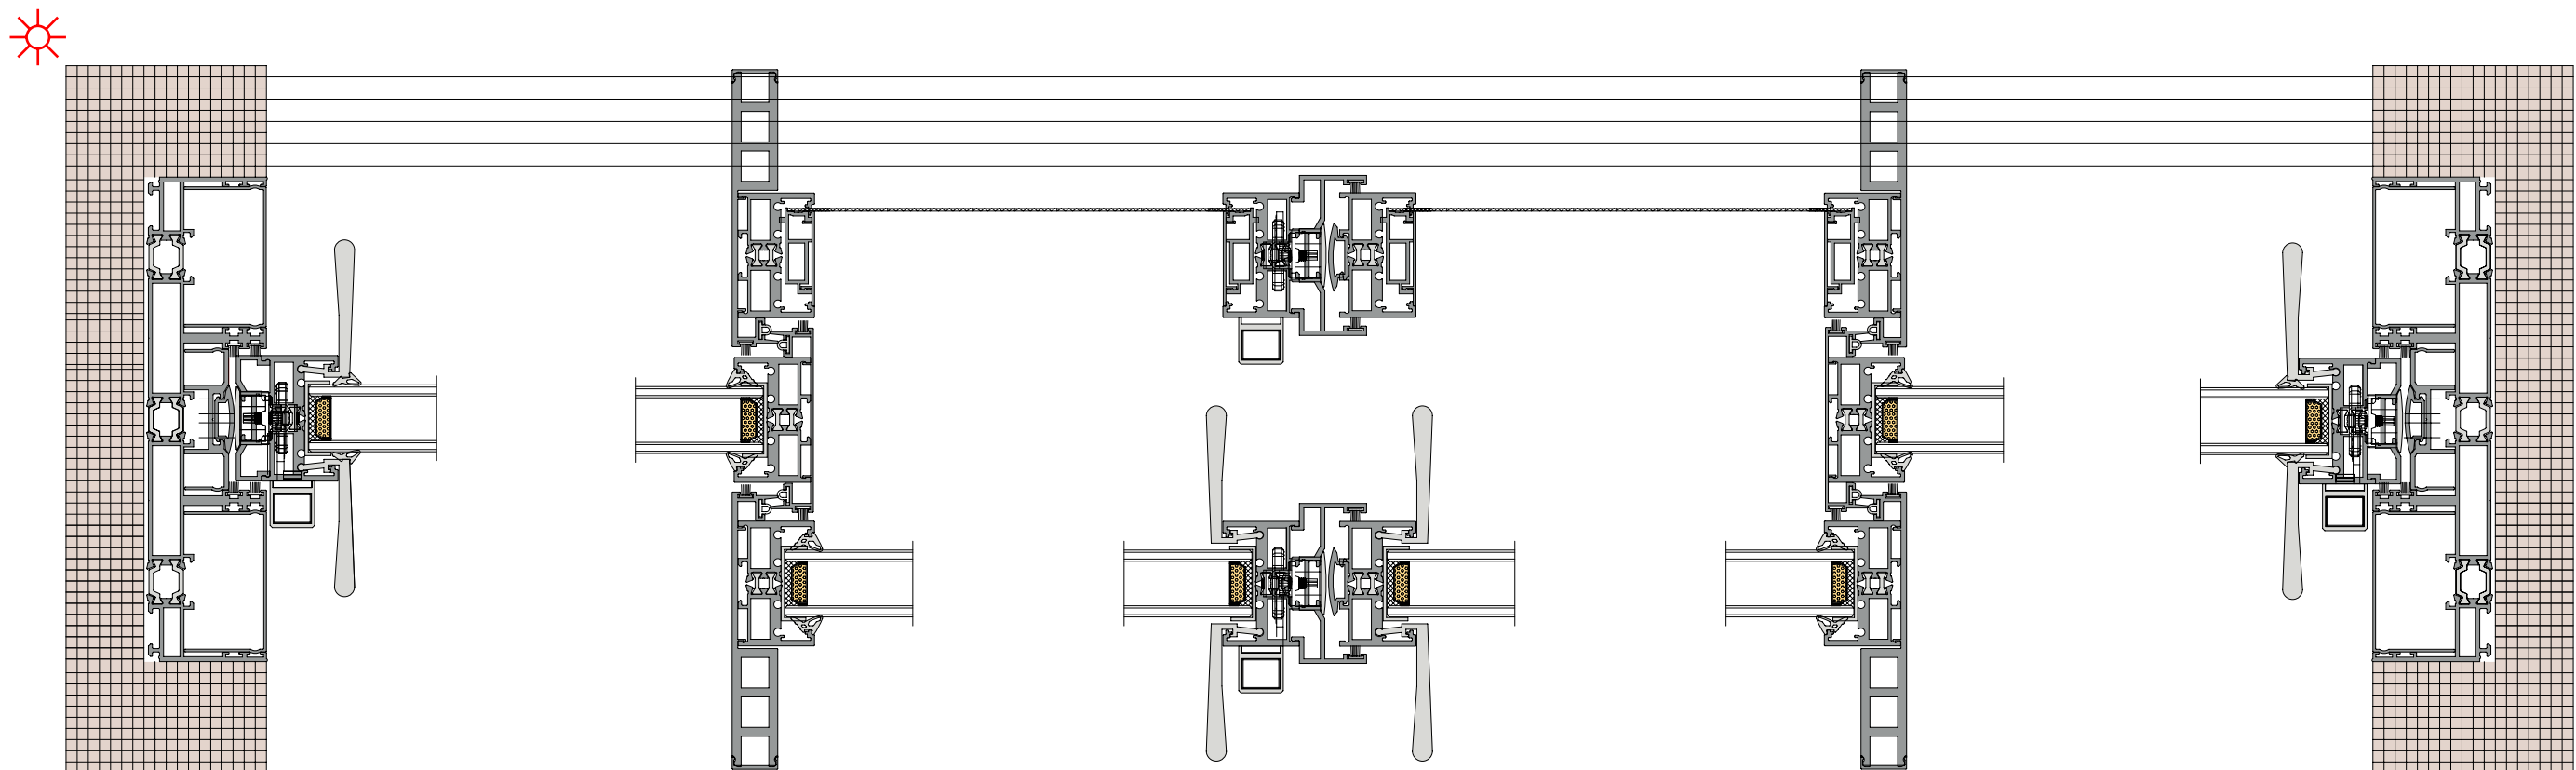

◆◆ TRANSLATION
◆◆ SYSTEM SOLUTION

36Pro three track four leaf belt yarn (Hidden Box)

36Pro 三轨四扇带纱 (隐框)