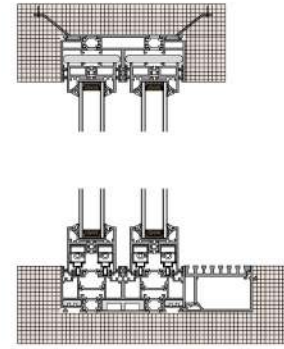

sliding door system

高端智能极简滑动门系统

36pro

是最具竞争优势的系列，它集成了诸多优秀设计，搭载的双实心304不锈钢轨道与平面轴承接触面仅为2MM，大大提高了滑动的顺滑度，前后型尼龙防摆的作用使得滑动门具有优异的防摆效果，加上整框注胶的工艺，与其他滑门的防水效果拉开了较大差距，是可以取代传统滑门的高性价系列。

隐框 /concealed frame

36promax

是高端系列之一，拥有多项专利技术，是倒装轮组领域最具权威的产品，它攻克了轨道安装要求高技术难以及后期轨道热胀冷缩变形而导致滑门无法顺畅使用的技术难关，并且实现了轮组单模块化快拆与快装功能，售后维保成本缩减95%以上，非常适合超重型滑门的方案应用。