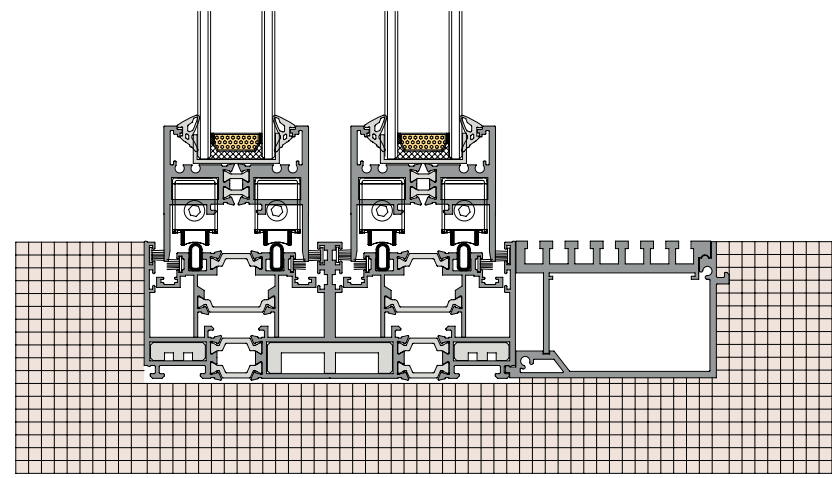

36Pro dual track dual fan activity (Hidden Box)

36Pro 双轨双扇活动 (隐框)