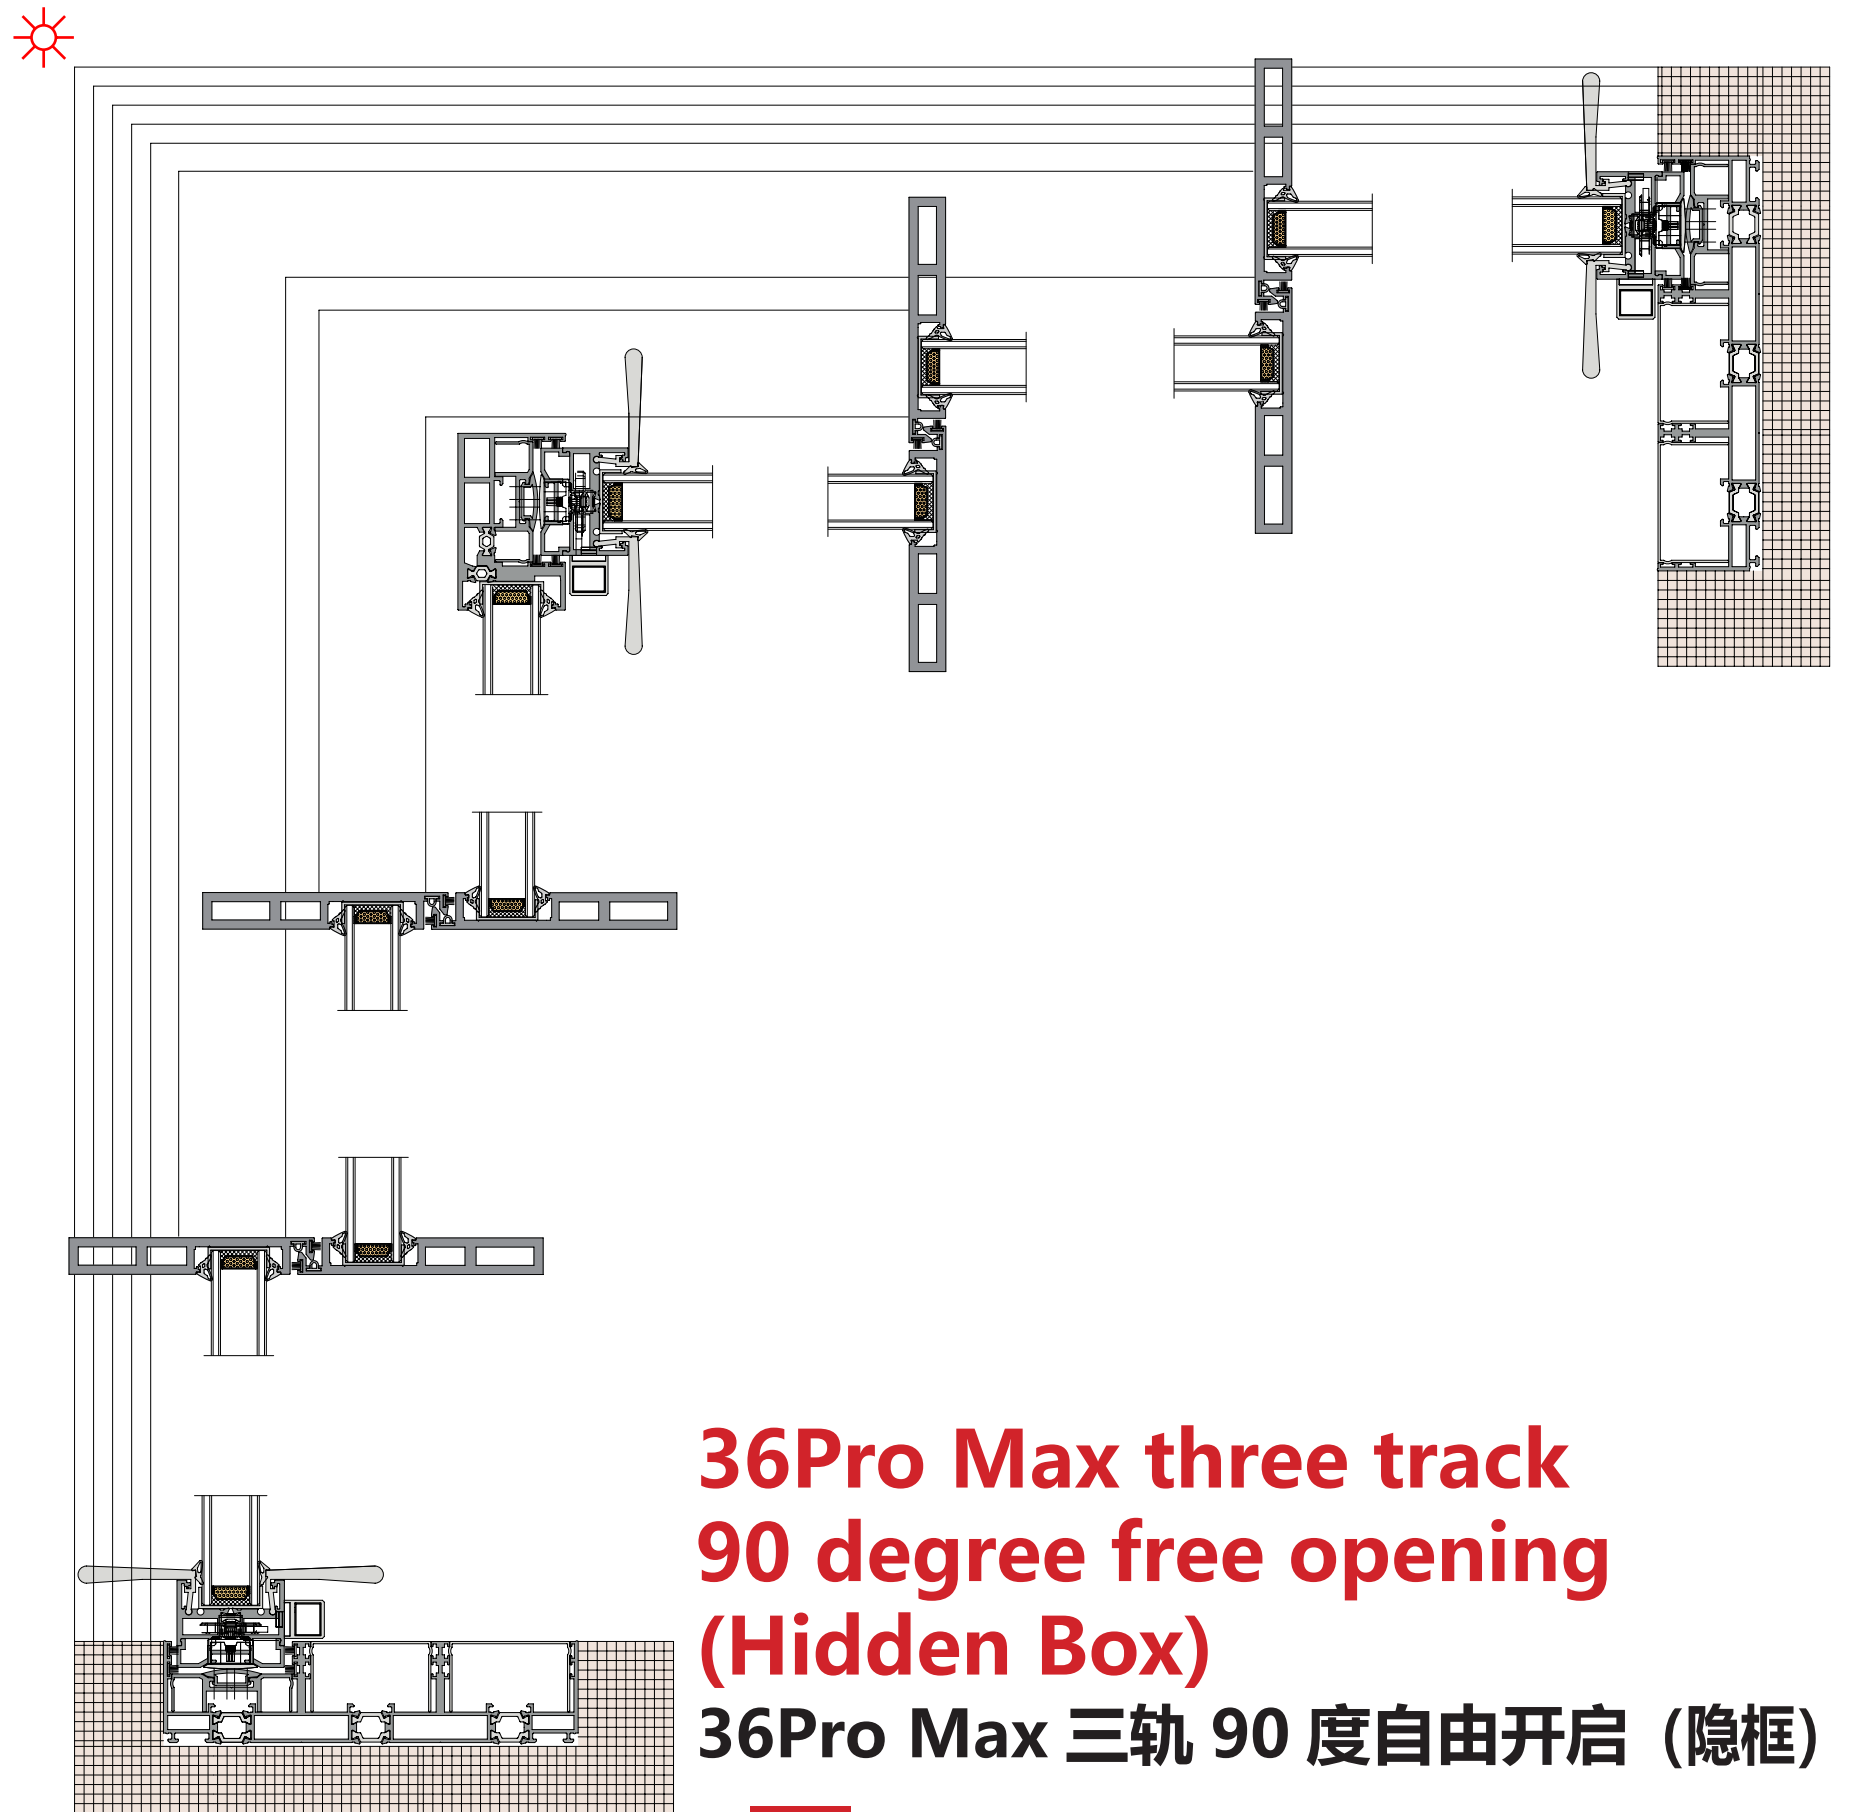

## 36Pro Max three track four leaf with yarn and two leaf fixed(Hidden Box)

36Pro Max 三轨四扇带纱两扇固定 (隐框)

◆◆ TRANSLATION  
◆◆ SYSTEM SOLUTION

**36Pro Max three track  
90 degree open fixed  
on both sides(Hidden Box)**  
**36Pro Max 三轨 90度开启两边固定 (隐框)**

**36Pro Max three track  
90 degree free opening  
(Hidden Box)**

**36Pro Max 三轨 90 度自由开启 (隐框)**