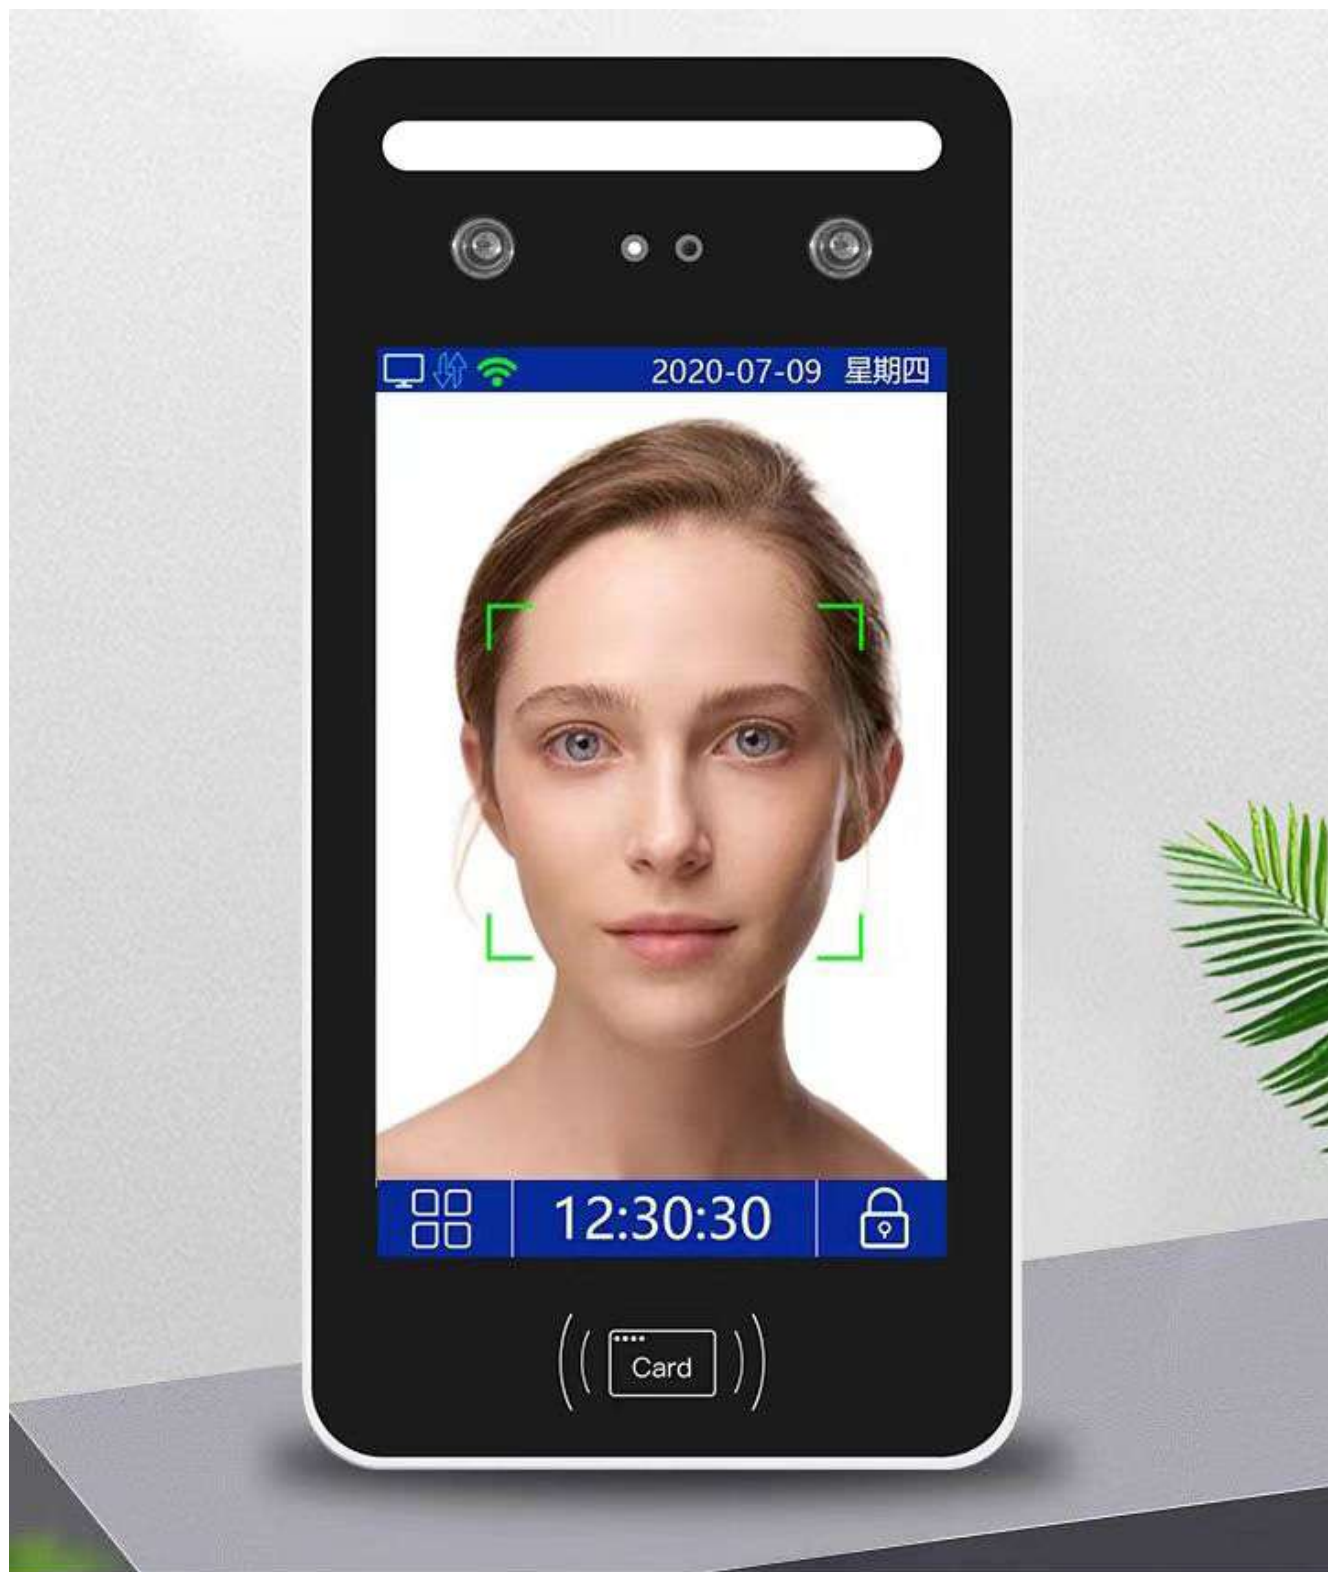

translation system (electric intelligent system)

平移系统 (电动智能系统)

多功能延伸，智能高效更安全，配置无线接受控制器及开门感应器。

Multi functional extension, intelligent, efficient, and safer, equipped with wireless receiving controller and door opening sensor.