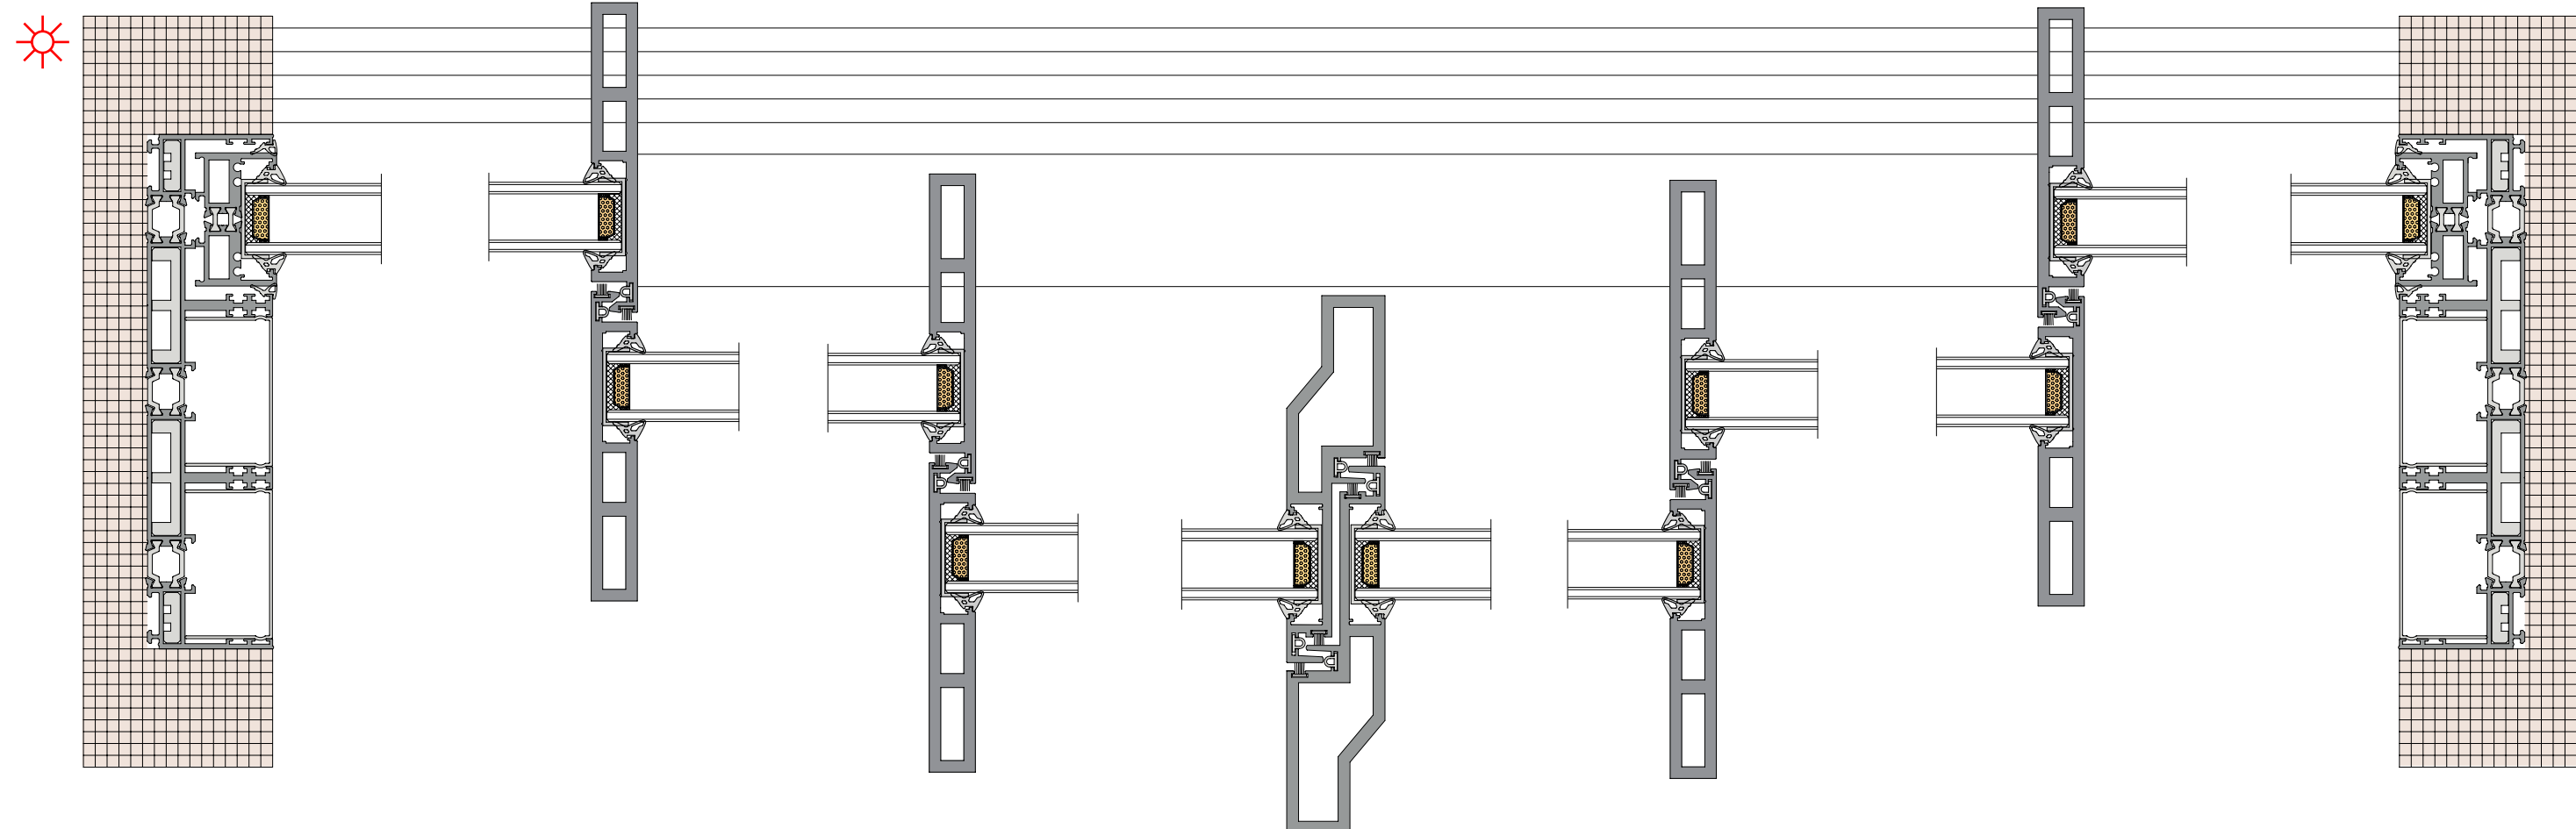

### 36Pro Max three track six leaf split fixed on both sides(Hidden Box)

36Pro Max 三轨六扇对开两边固定 (隐框)

◆◆ TRANSLATION  
◆◆ SYSTEM SOLUTION