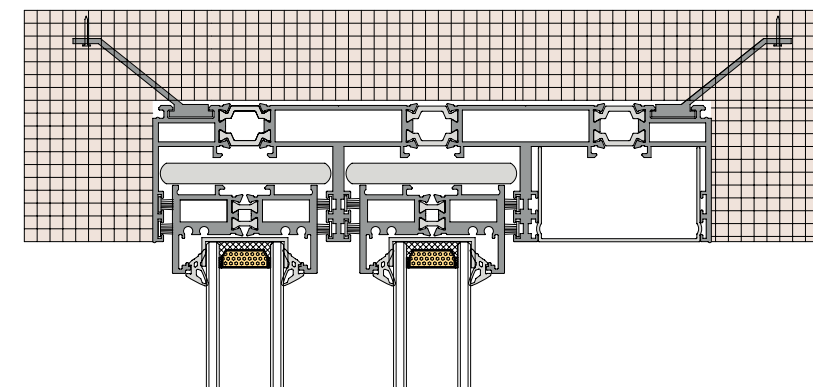

### 36Pro 三轨中间纱 (隐框)

◆◆ TRANSLATION  
◆◆ SYSTEM SOLUTION

**36Pro three track six leaf split fixed on both sides(Hidden Box)**

**36Pro 三轨六扇对开两边固定 (隐框)**

◆◆ TRANSLATION  
◆◆ SYSTEM SOLUTION