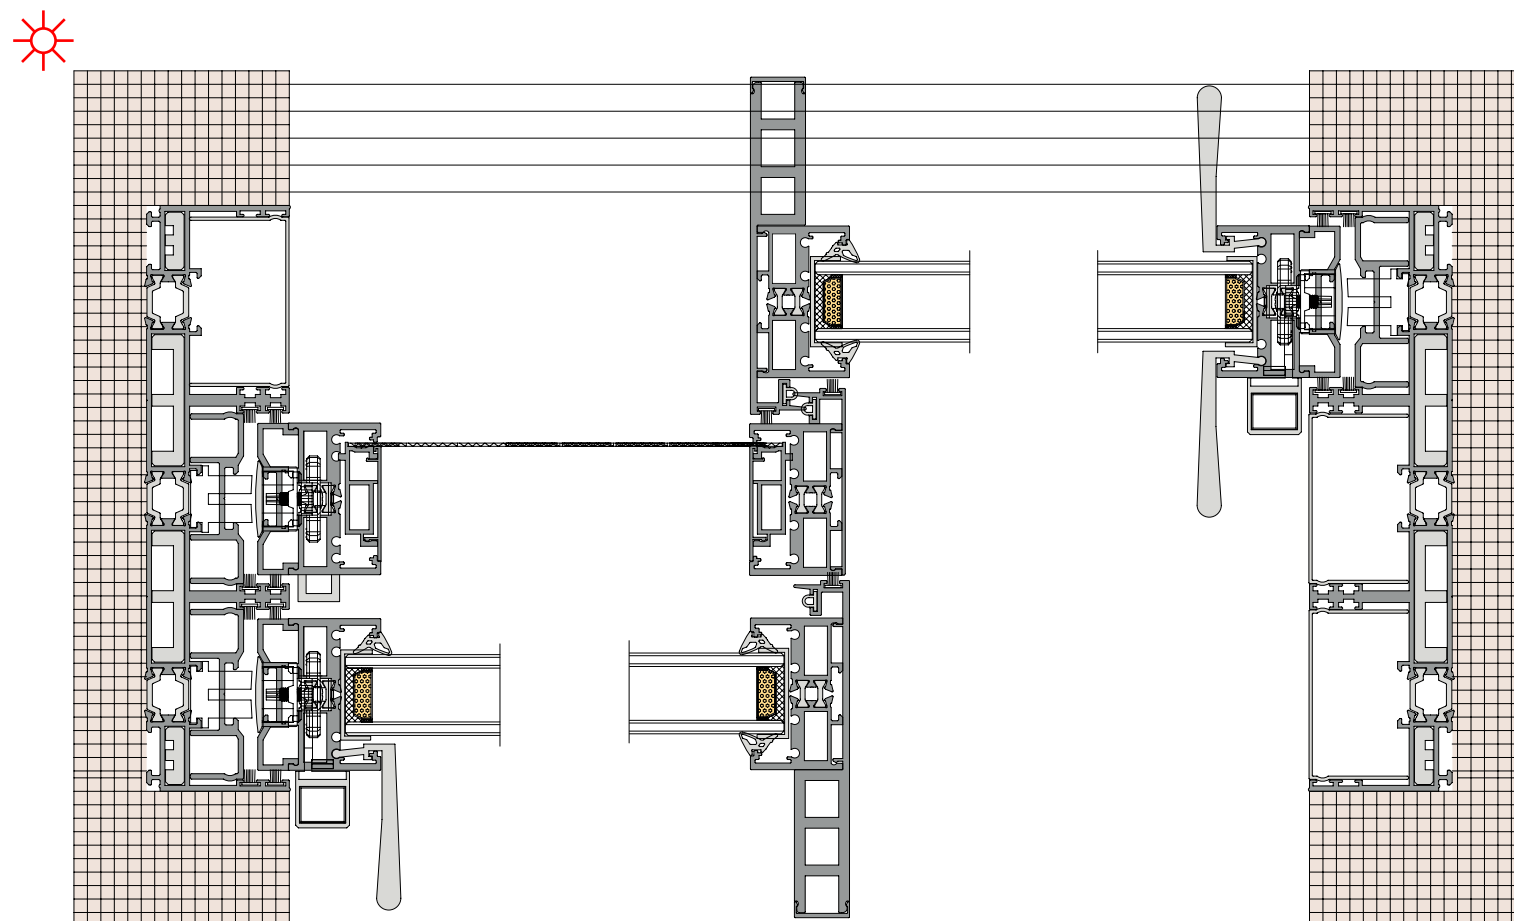

36Pro three track intermediate yarn (Hidden Box)

36Pro 三轨中间纱 (隐框)