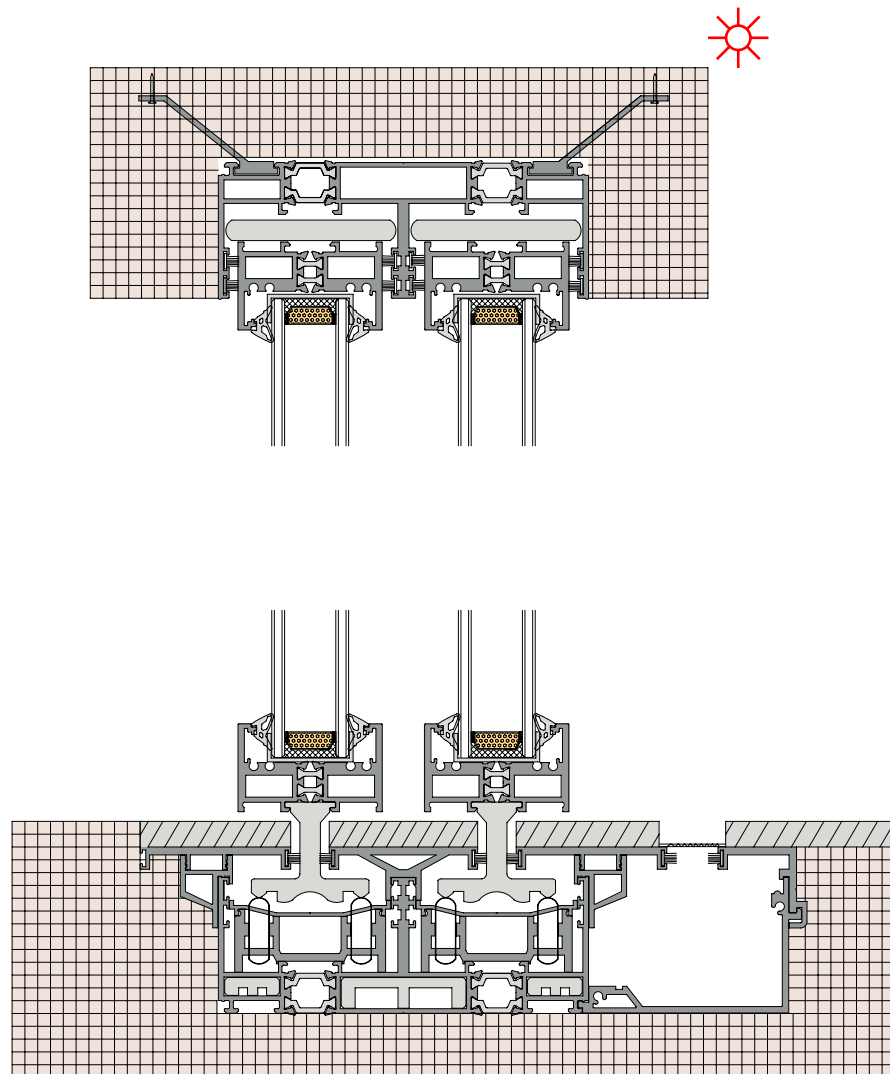

**36Pro Max dual track, one fixed and two active(Hidden track)**

**36Pro Max 双轨一固两活 (隐轨)**

**36Pro Max dual track  
four leaf split(Hidden track)**  
**36Pro Max 双轨四扇对开 (隐轨)**

**36Pro Max dual track  
90 degree open fixed on  
both sides(Hidden track)**  
**36Pro Max 双轨 90 度开启两边固定 (隐轨)**