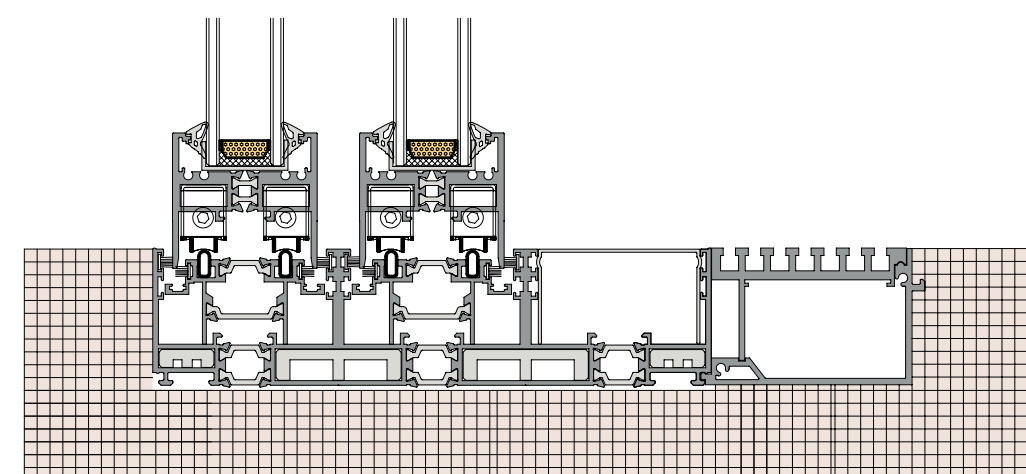

### 36Pro 三轨中间纱 (隐框)

◆◆ TRANSLATION  
◆◆ SYSTEM SOLUTION

**36Pro three track six leaf split fixed on both sides(Hidden Box)**

**36Pro 三轨六扇对开两边固定 (隐框)**

◆◆ TRANSLATION  
◆◆ SYSTEM SOLUTION