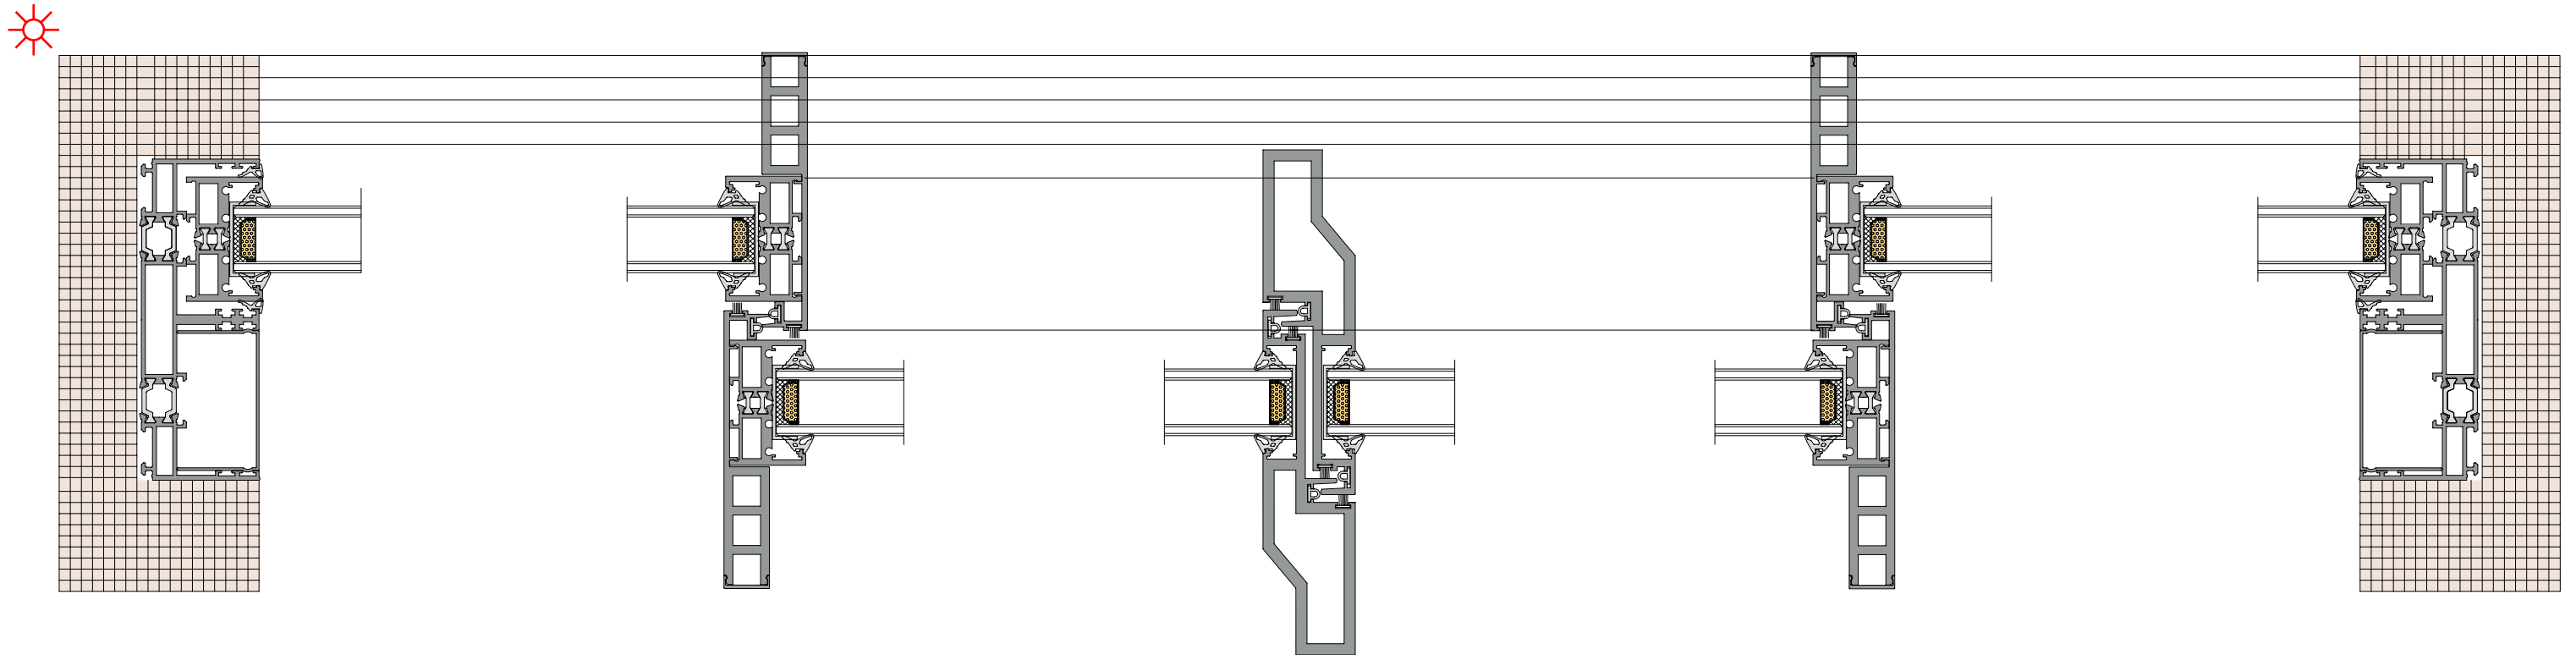

36Pro dual track, two fixed and two active (Hidden Box)

36Pro 双轨两固两活 (隐框)