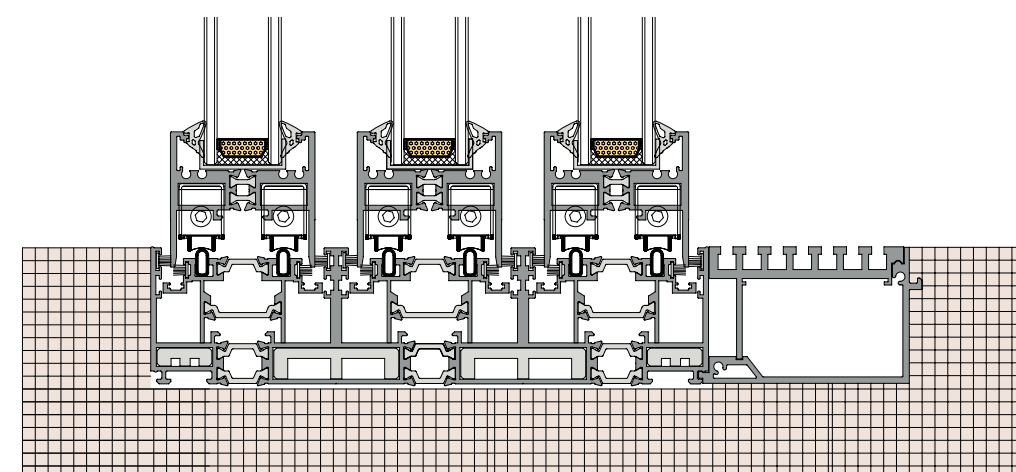

◆ ◆ TRANSLATION
◆ ◆ SYSTEM SOLUTION

36Pro Three Track Three Fan(Hidden Box)

36Pro 三轨三扇 (隐框)