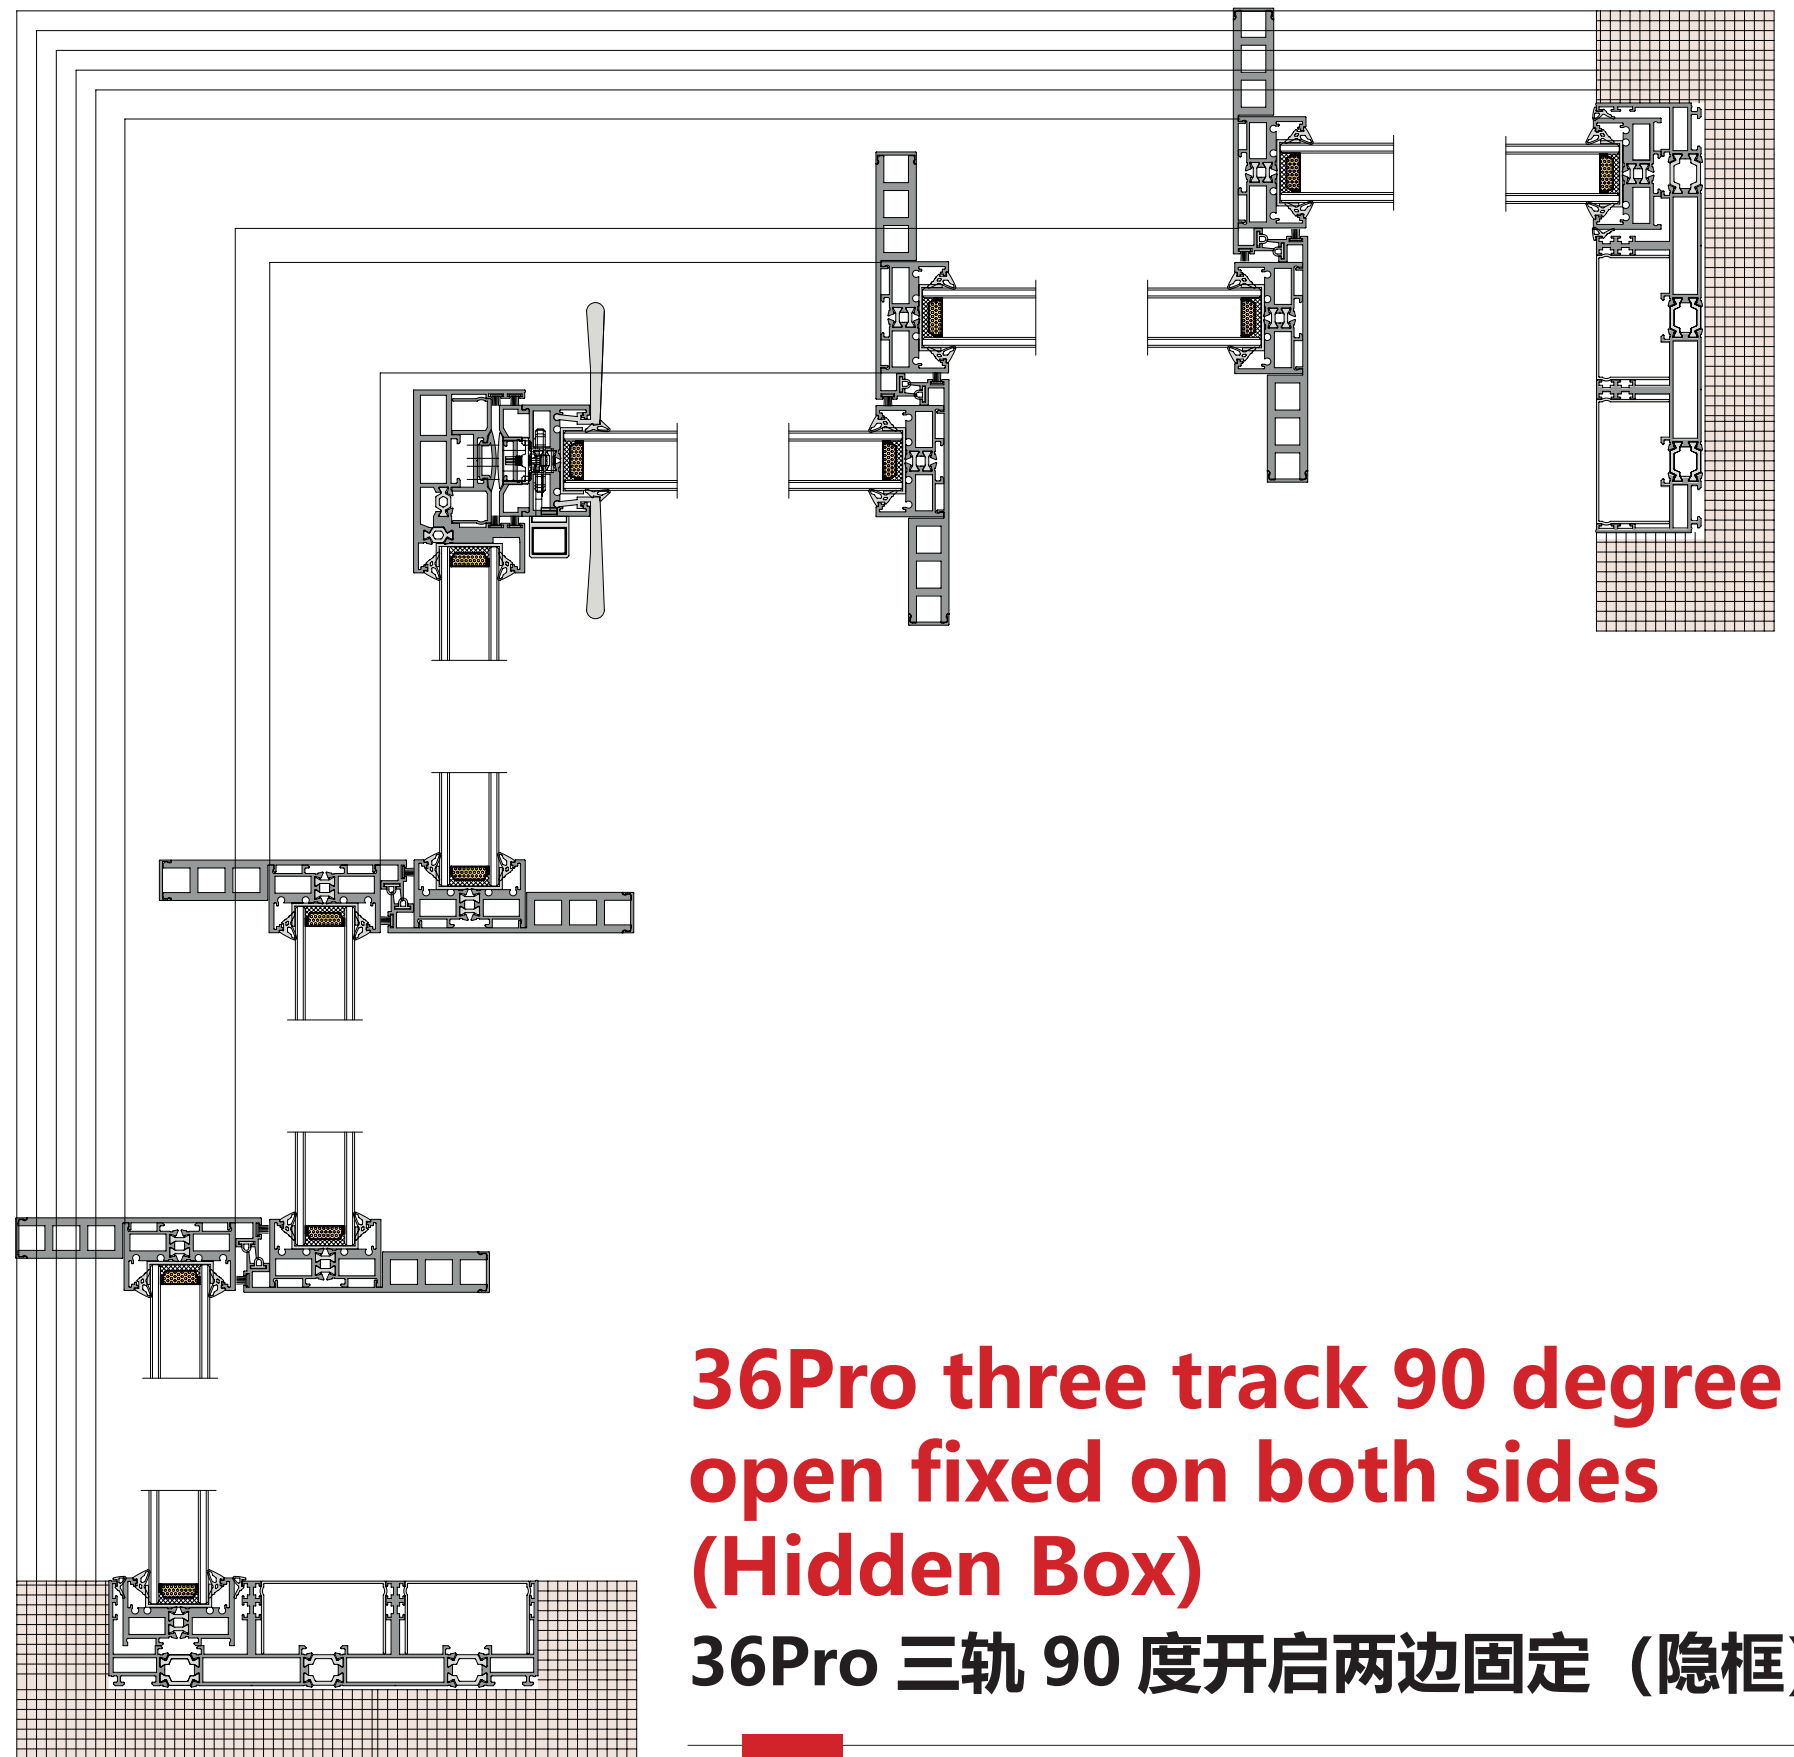

## 36Pro 三轨四扇带纱 (隐框)

◆ ◆ TRANSLATION  
◆ ◆ SYSTEM SOLUTION

## 36Pro three track four leaf with yarn and two leaf fixed (Hidden Box)

36Pro 三轨四扇带纱两扇固定 (隐框)

◆◆ TRANSLATION  
◆◆ SYSTEM SOLUTION

**36Pro three track 90 degree  
open fixed on both sides  
(Hidden Box)**