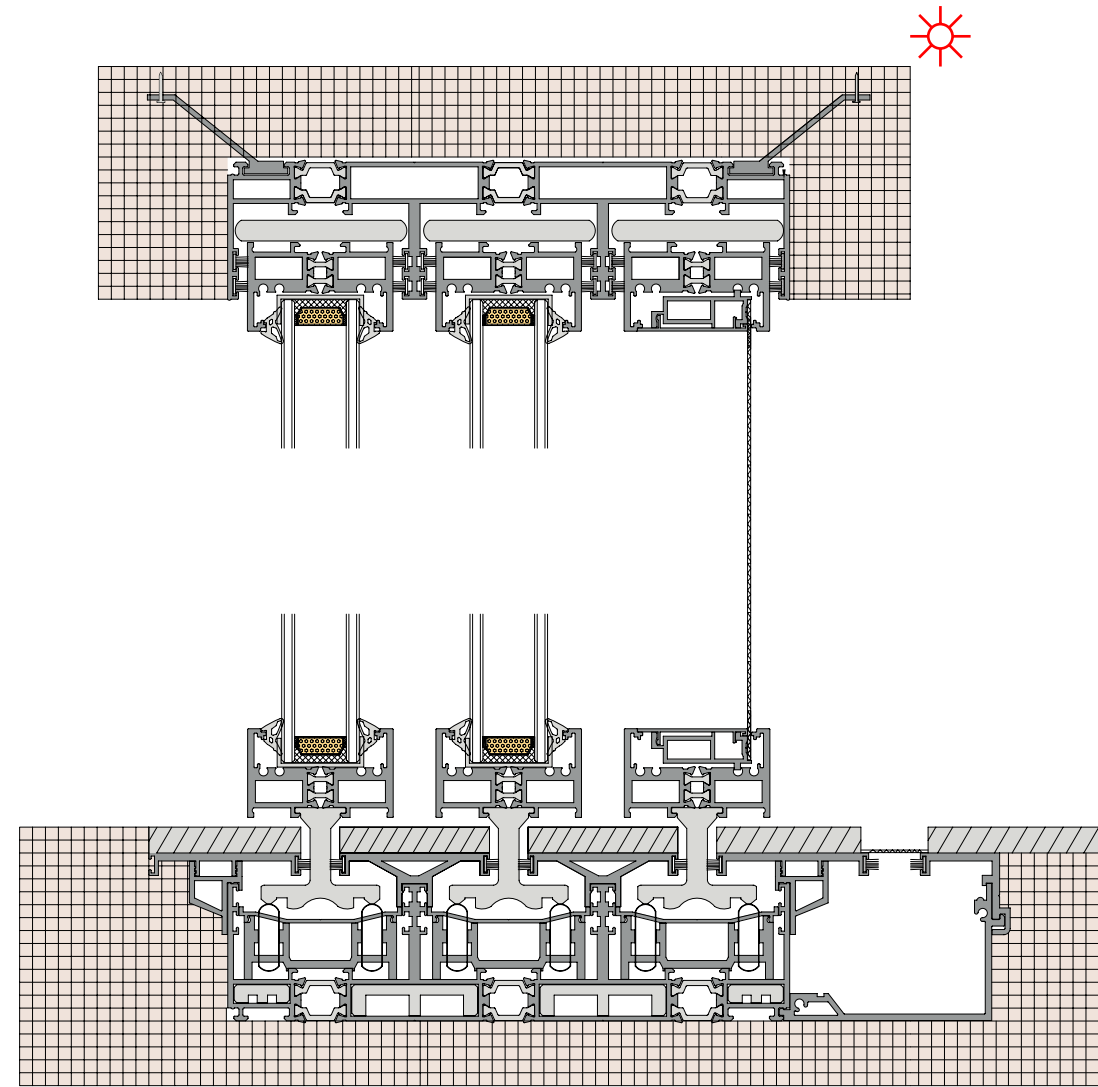

36Pro Max three track four leaf belt yarn(Hidden track)

36Pro Max 三轨四扇带纱(隐轨)