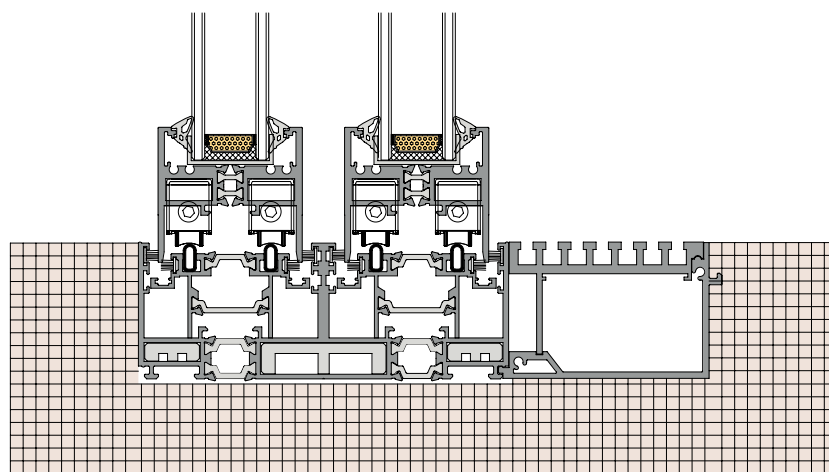

### 36Pro 双轨四扇对开 (隐框)

**36Pro dual track 90 degree open fixed on both sides (Hidden Box)**  
**36Pro 双轨 90 度开启两边固定 (隐框)**

◆◆ TRANSLATION  
◆◆ SYSTEM SOLUTION

**36Pro dual track 90 degree  
free opening(Hidden Box)**  
**36Pro 双轨 90 度自由开启 (隐框)**