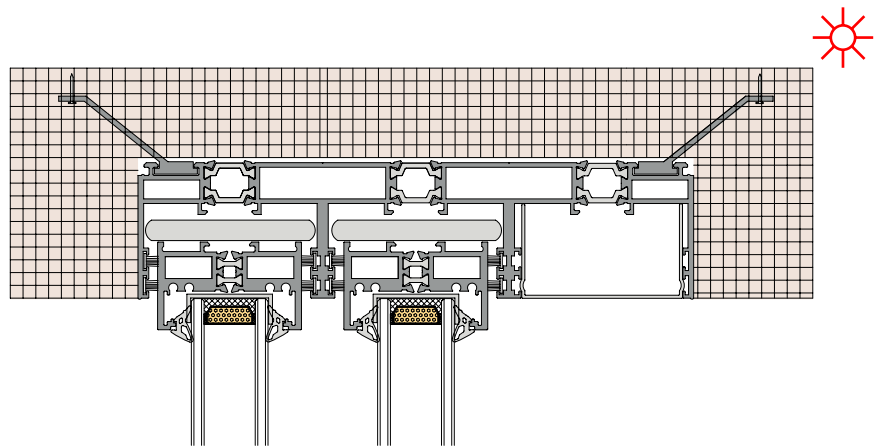

◆◆ TRANSLATION
◆◆ SYSTEM SOLUTION

**36Pro Max three track
90 degree open fixed
on both sides(Hidden track)**
36Pro 三轨 90 度开启两边固定 (隐轨)