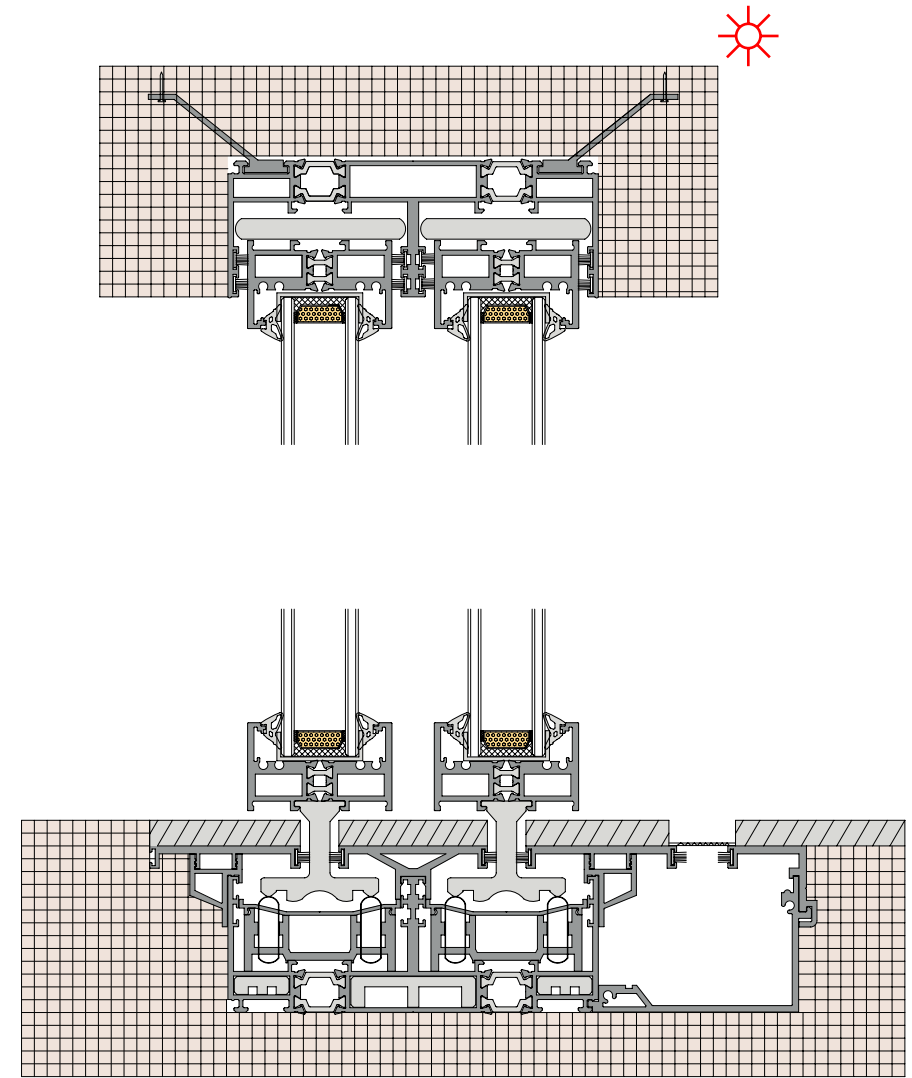

**36Pro Max dual track
four leaf split(Hidden track)**
36Pro Max 双轨四扇对开 (隐轨)