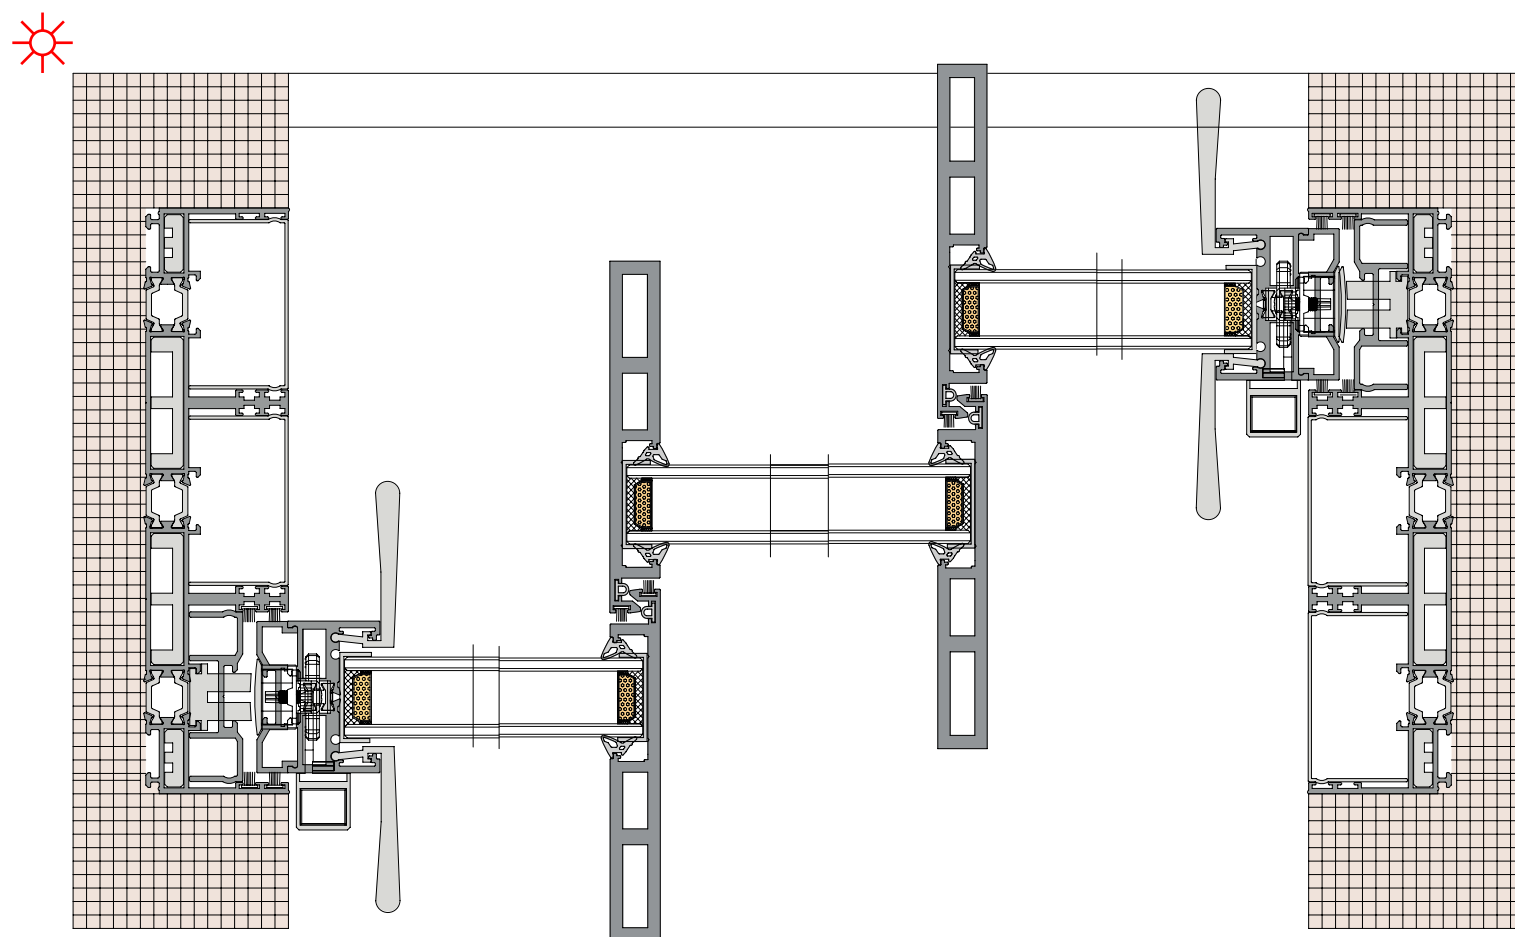

VINCO
Windows & Doors