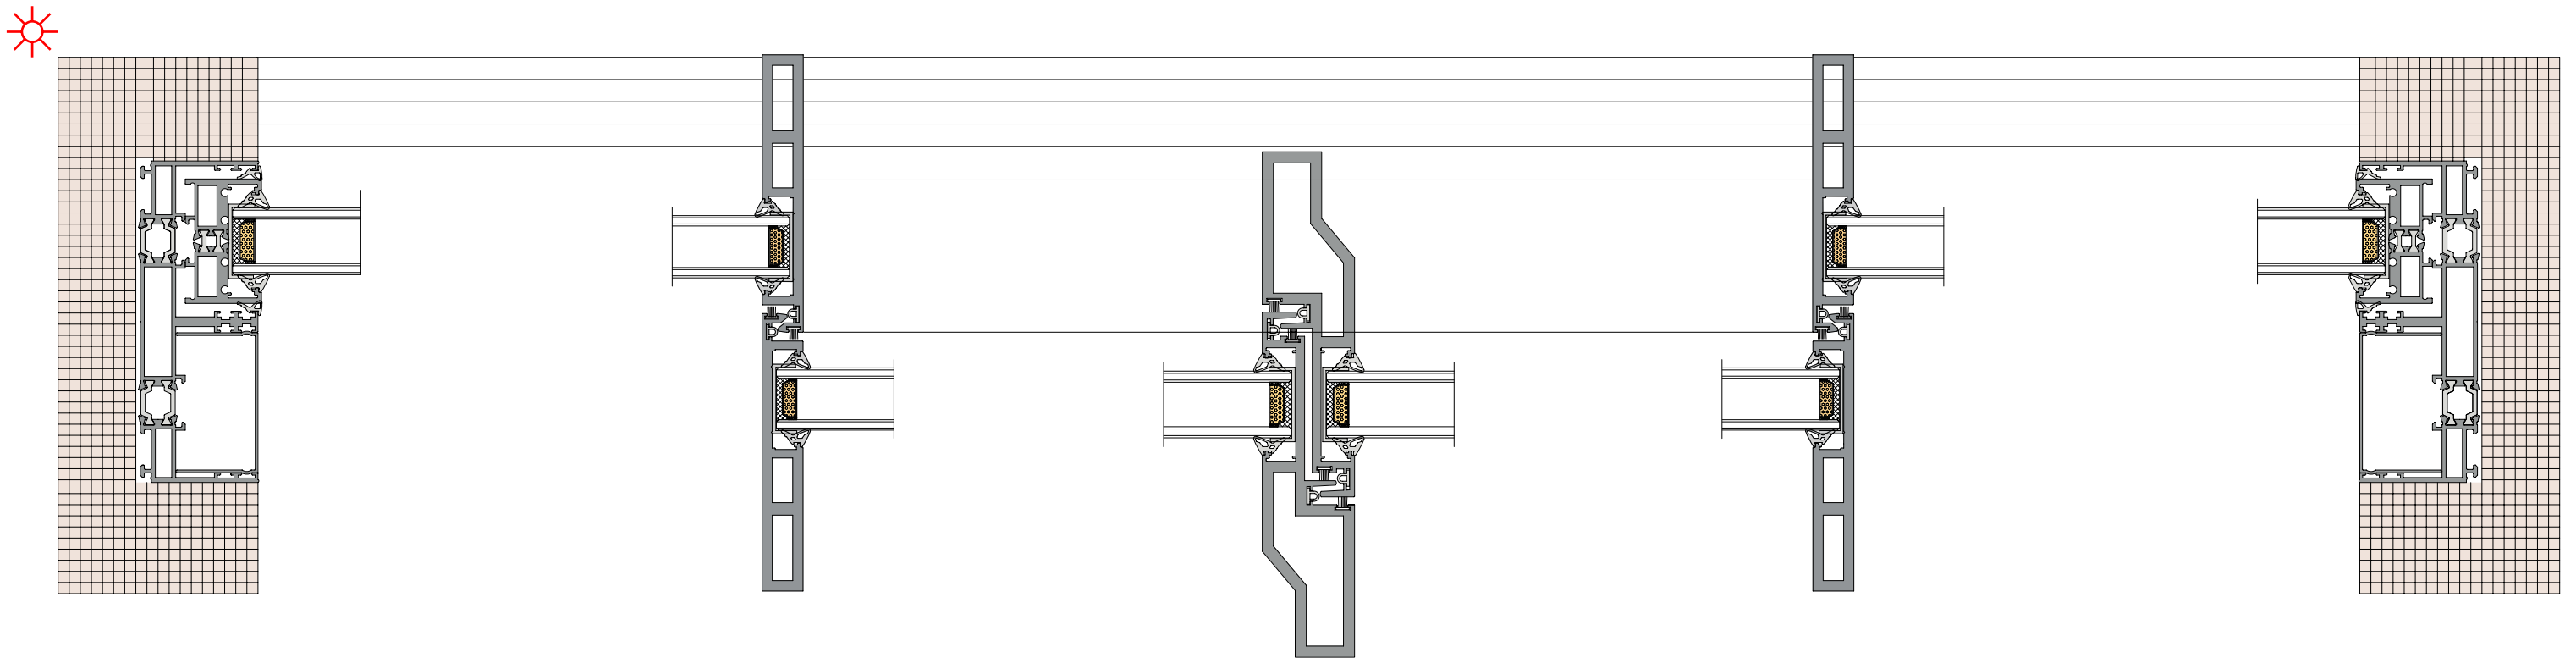

**36Pro Max dual track,  
one fixed and one active  
(Hidden Box)**

**36Pro Max 双轨一固一活 (隐框)**

◆◆ TRANSLATION  
◆◆ SYSTEM SOLUTION

**36Pro Max dual track,  
two fixed and two active  
(Hidden Box)**  
36Pro Max 双轨两固两活 (隐框)