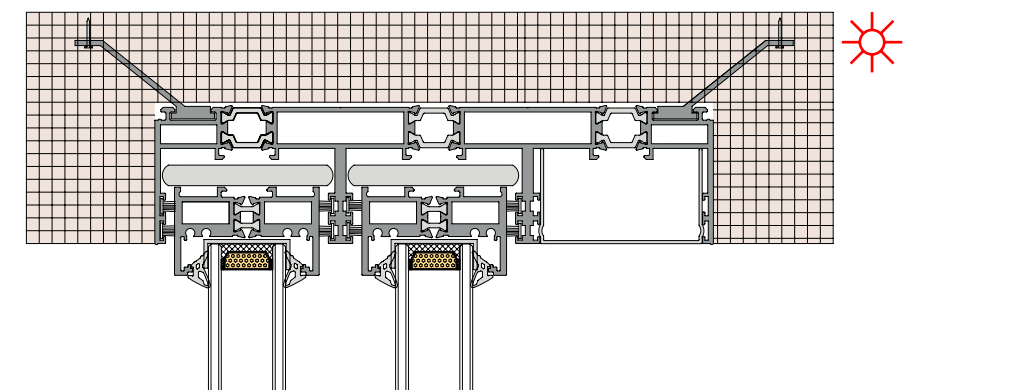

◆ ◆ TRANSLATION
◆ ◆ SYSTEM SOLUTION