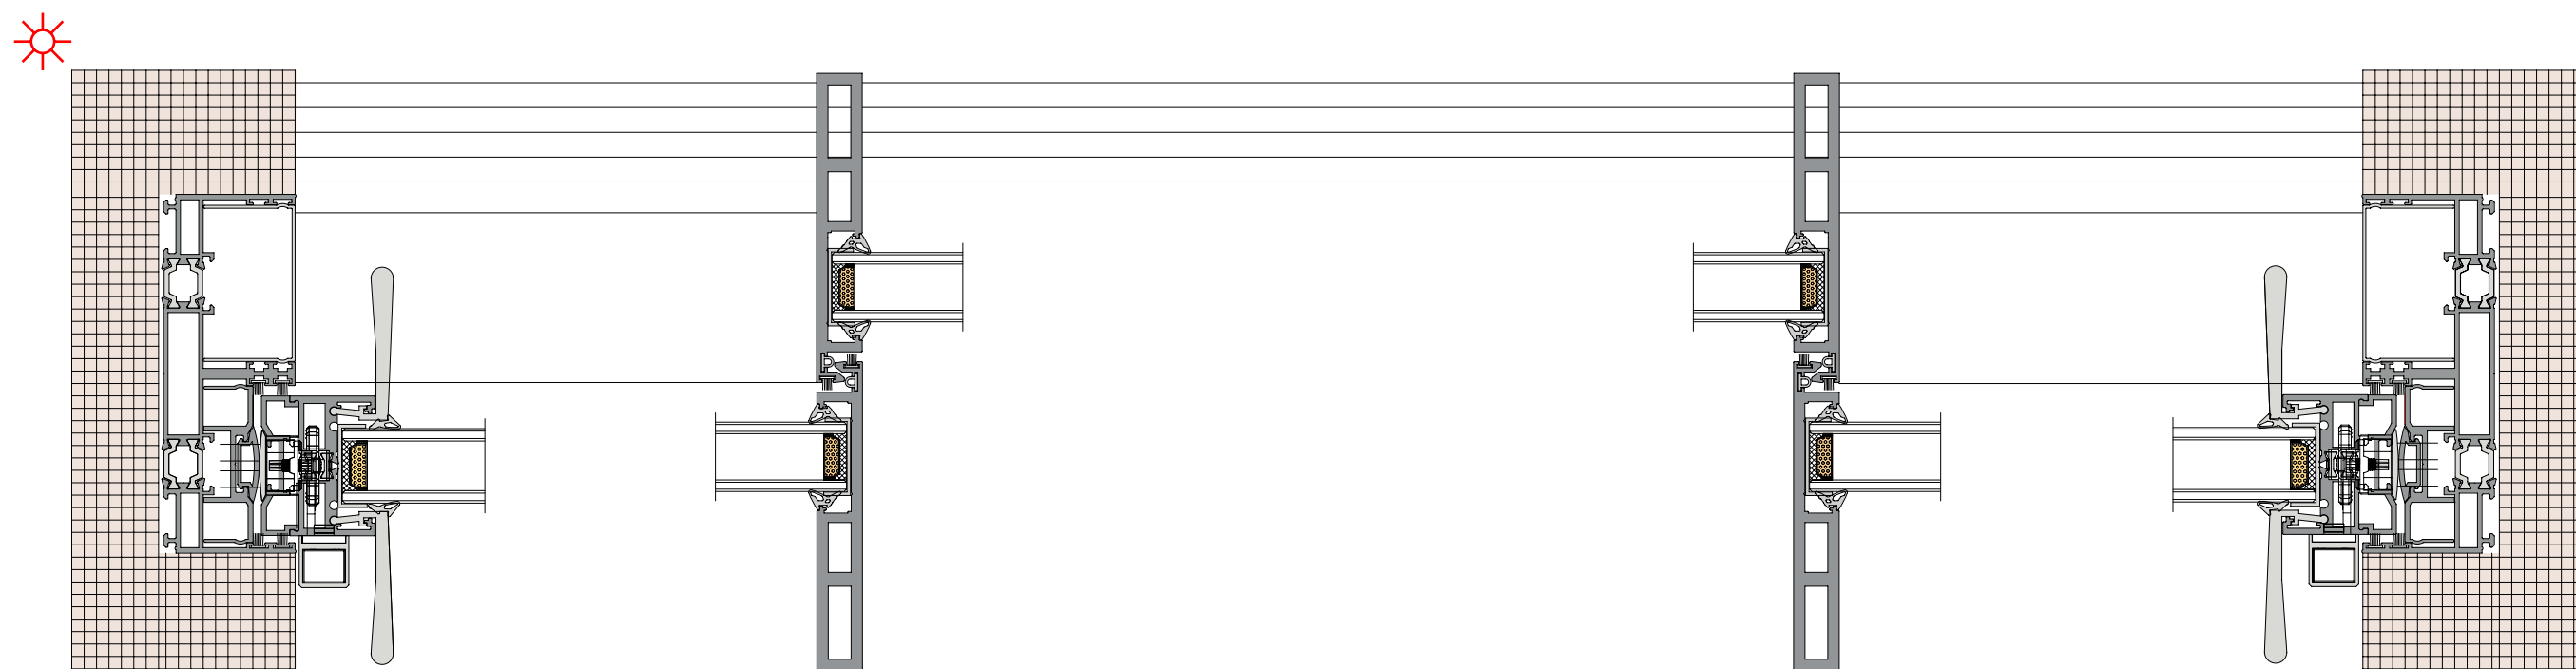

36Pro Max dual track, one fixed and two active(Hidden Box)

36Pro Max 双轨一固两活 (隐框)