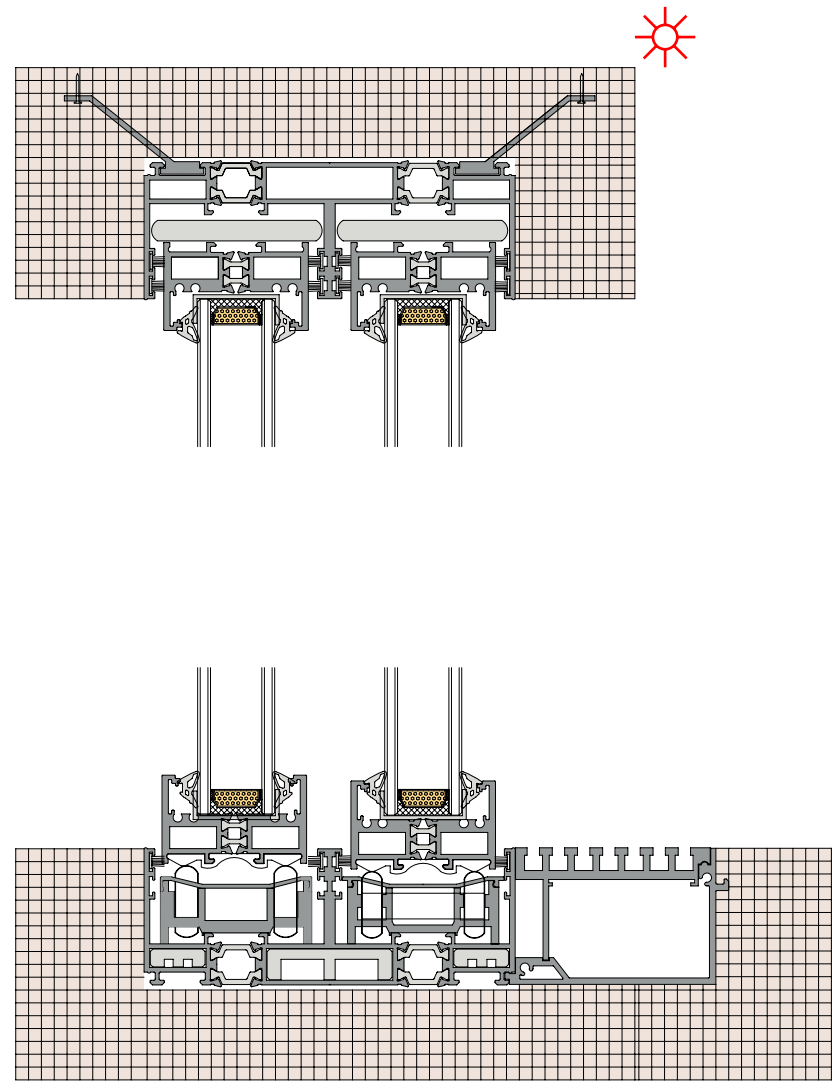

**36Pro Max three track  
90 degree free opening  
(Hidden track)**  
**36Pro Max 三轨 90 度自由开启 (隐轨)**

CUSTOMIZATION GUIDE **HOME**  
**AESTHETICS** **ART**

**36Pro Max dual track dual fan activity(Hidden Box)**  
**36Pro Max 双轨双扇活动 (隐框)**