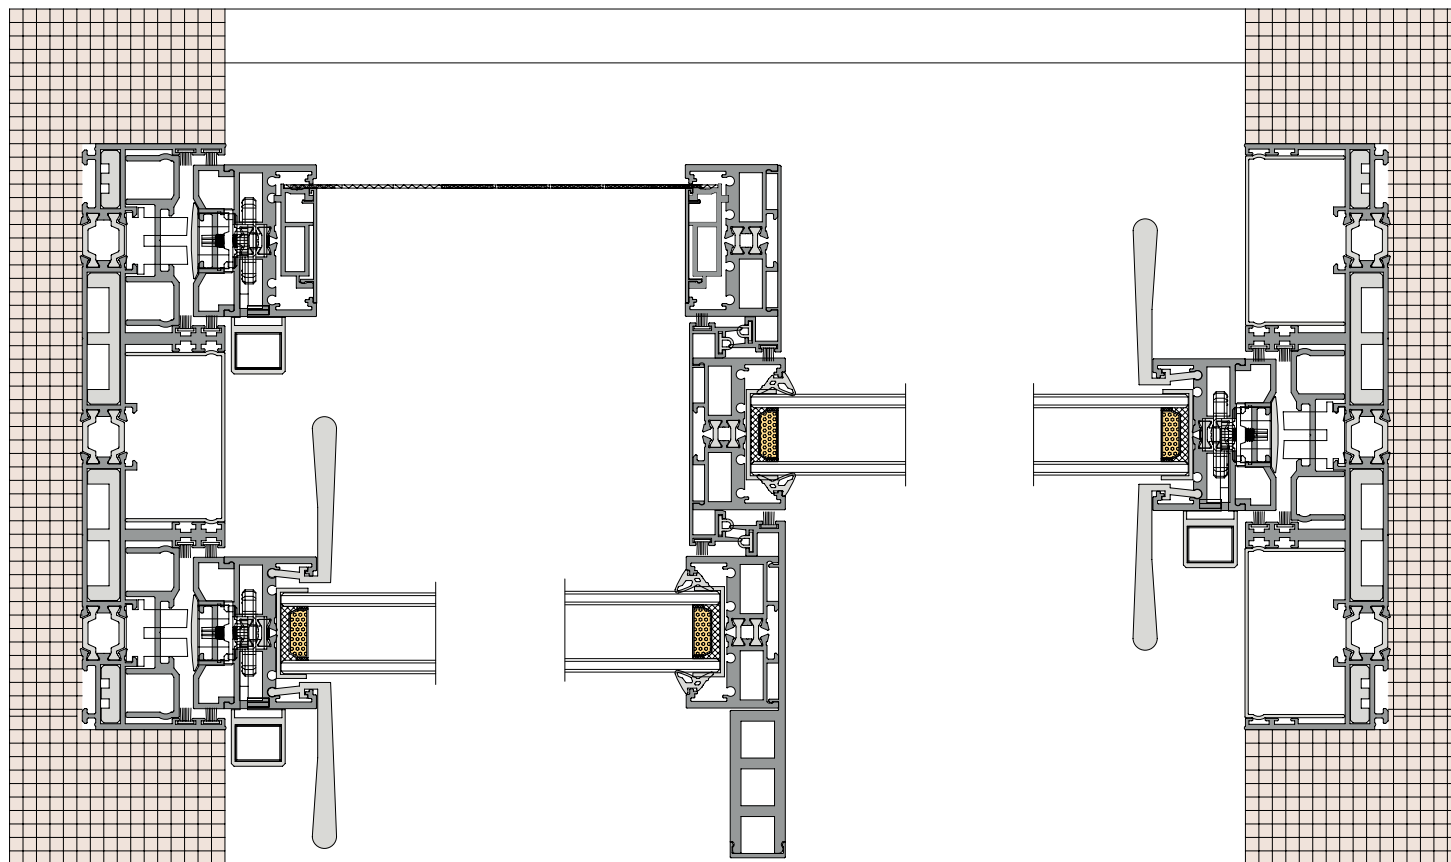

36Pro Max three track belt yarn hidden frame(Hidden track)

36Pro Max 三轨带纱 (隐轨)