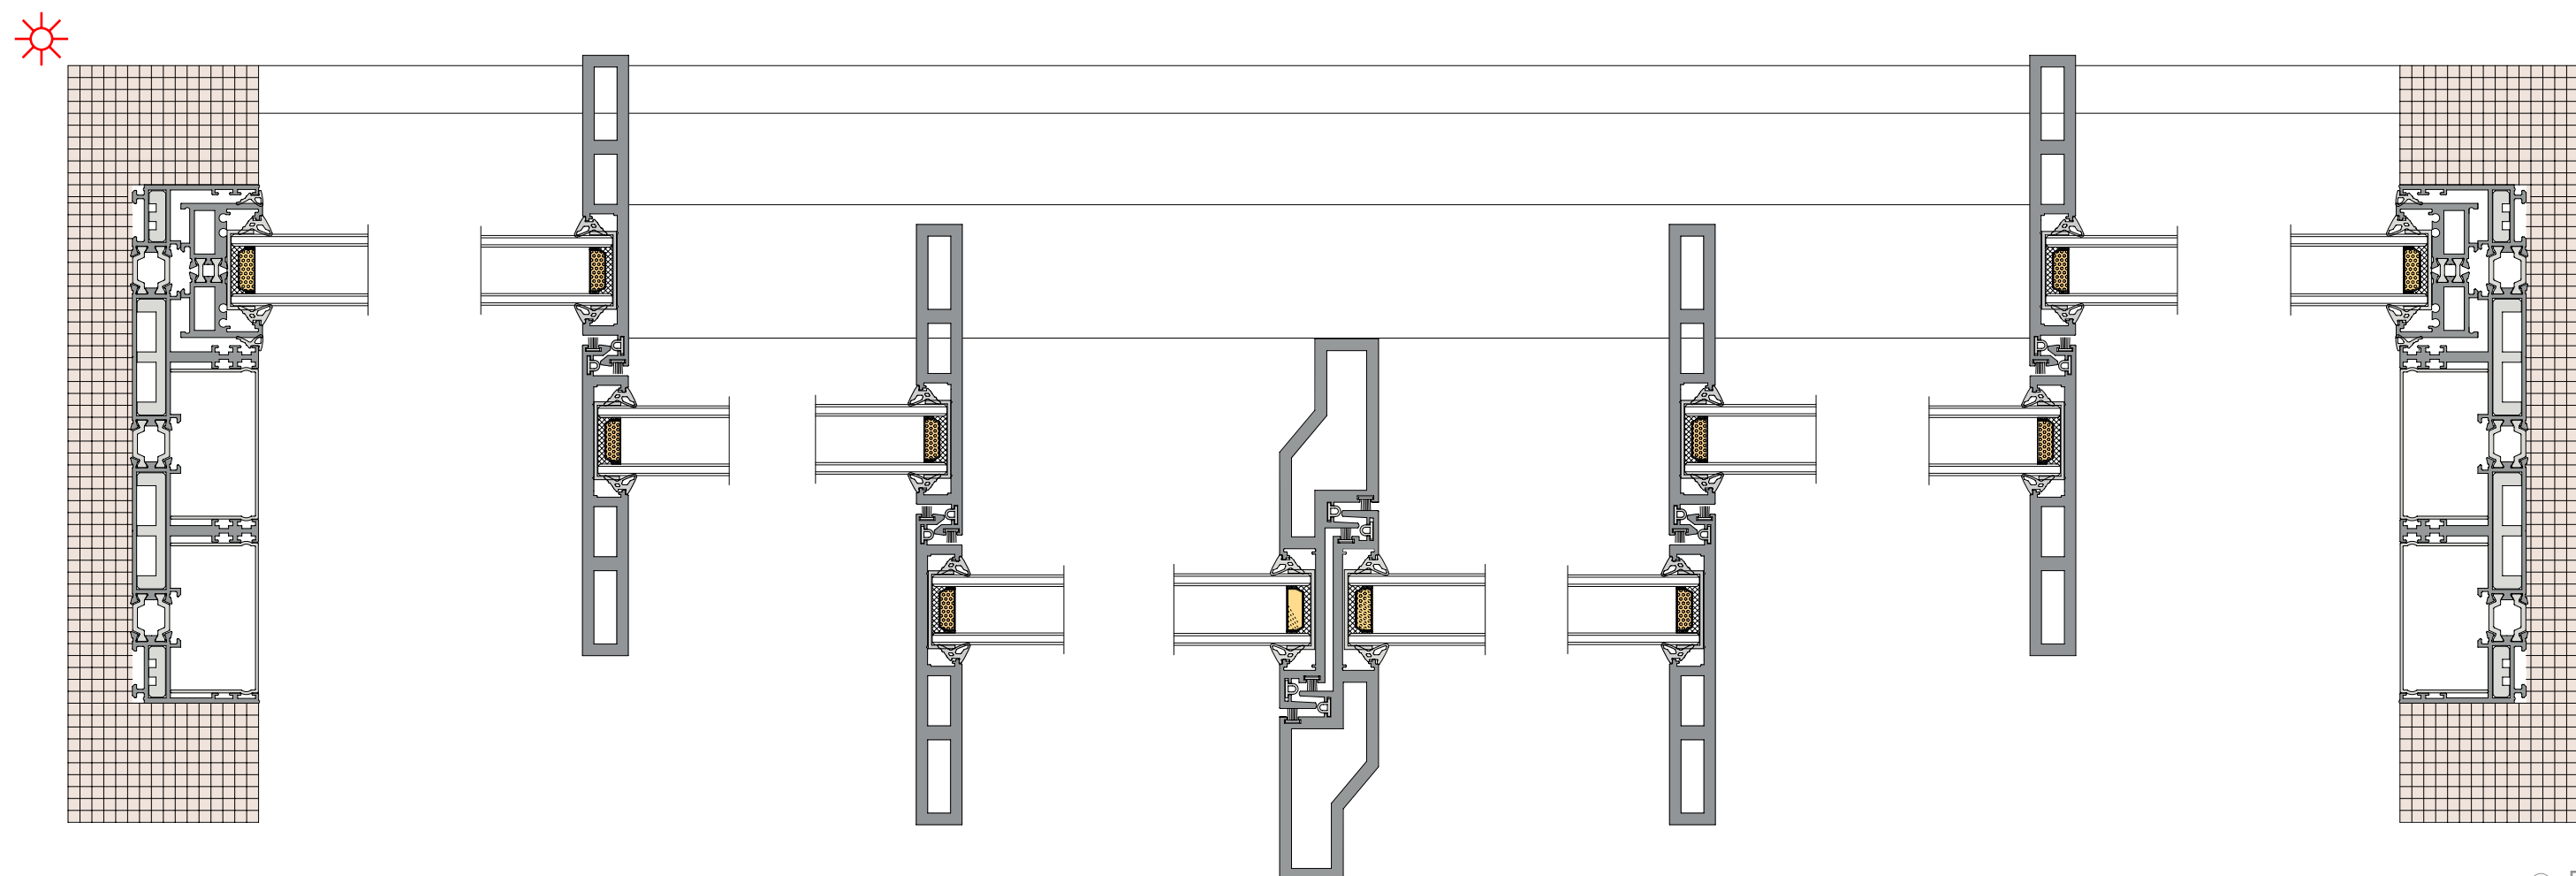

36Pro Max three track six leaf split fixed on both sides(Hidden track)

36Pro Max 三轨六扇对开两边固定(隐轨)