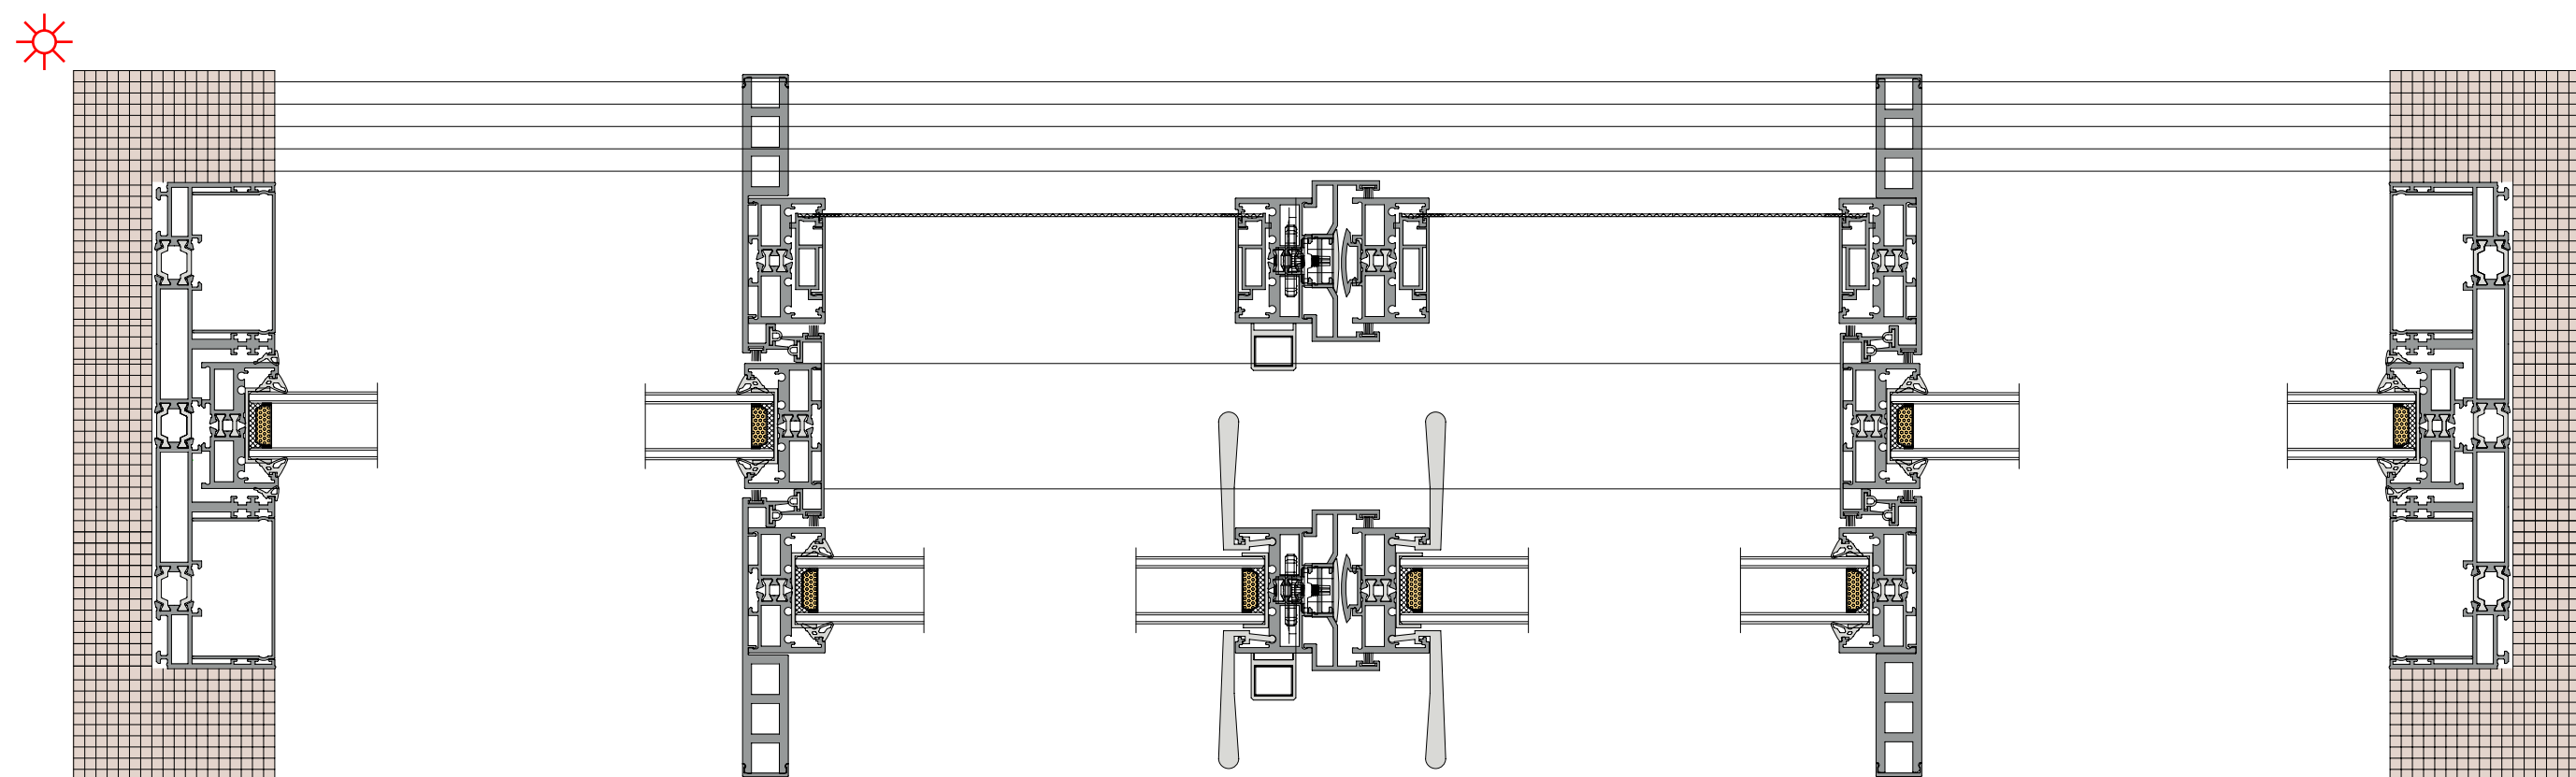

36Pro Max three track four leaf with yarn and two leaf fixed(Hidden Box)

36Pro Max 三轨四扇带纱两扇固定 (隐框)