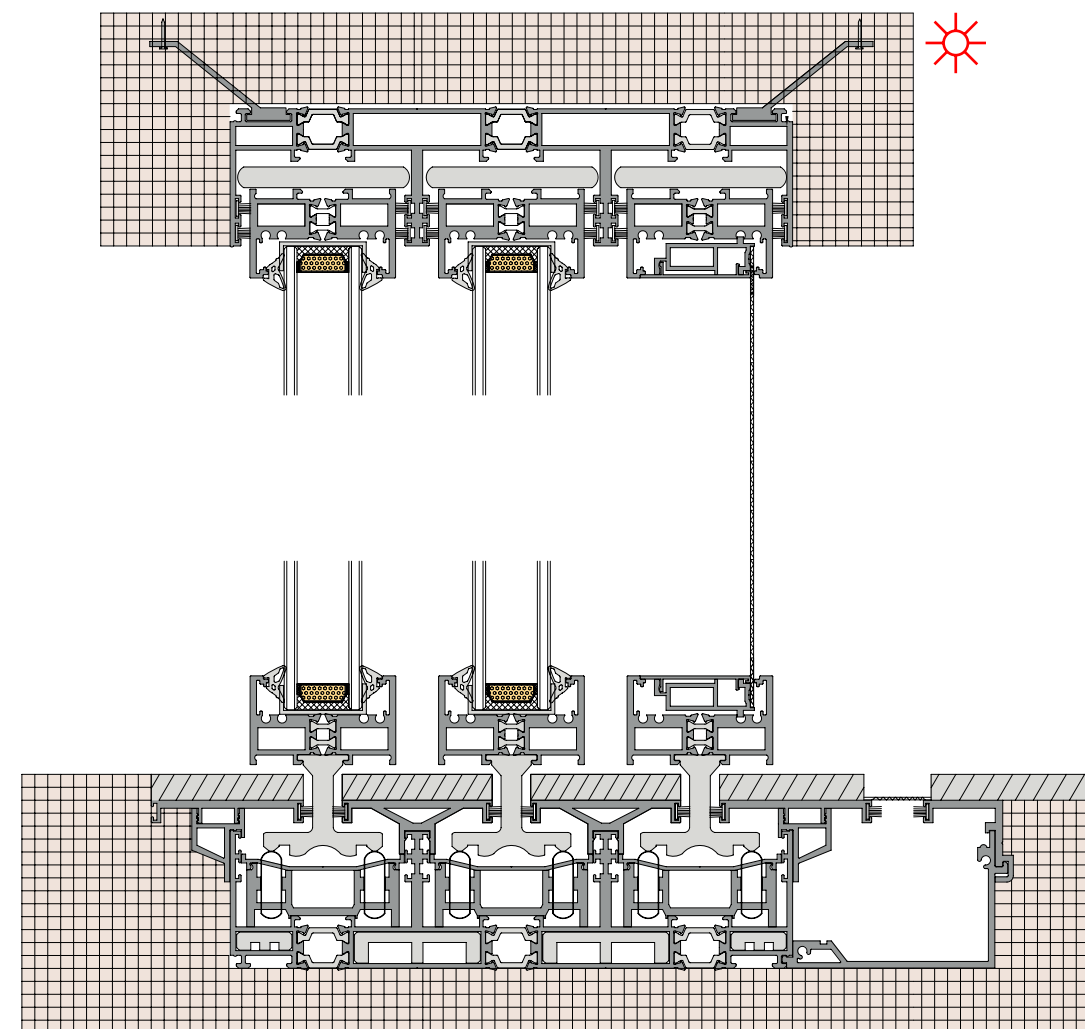

36Pro Max three track four leaf with yarn and two leaf fixed(Hidden track)

36Pro Max 三轨四扇带纱两扇固定 (隐轨)