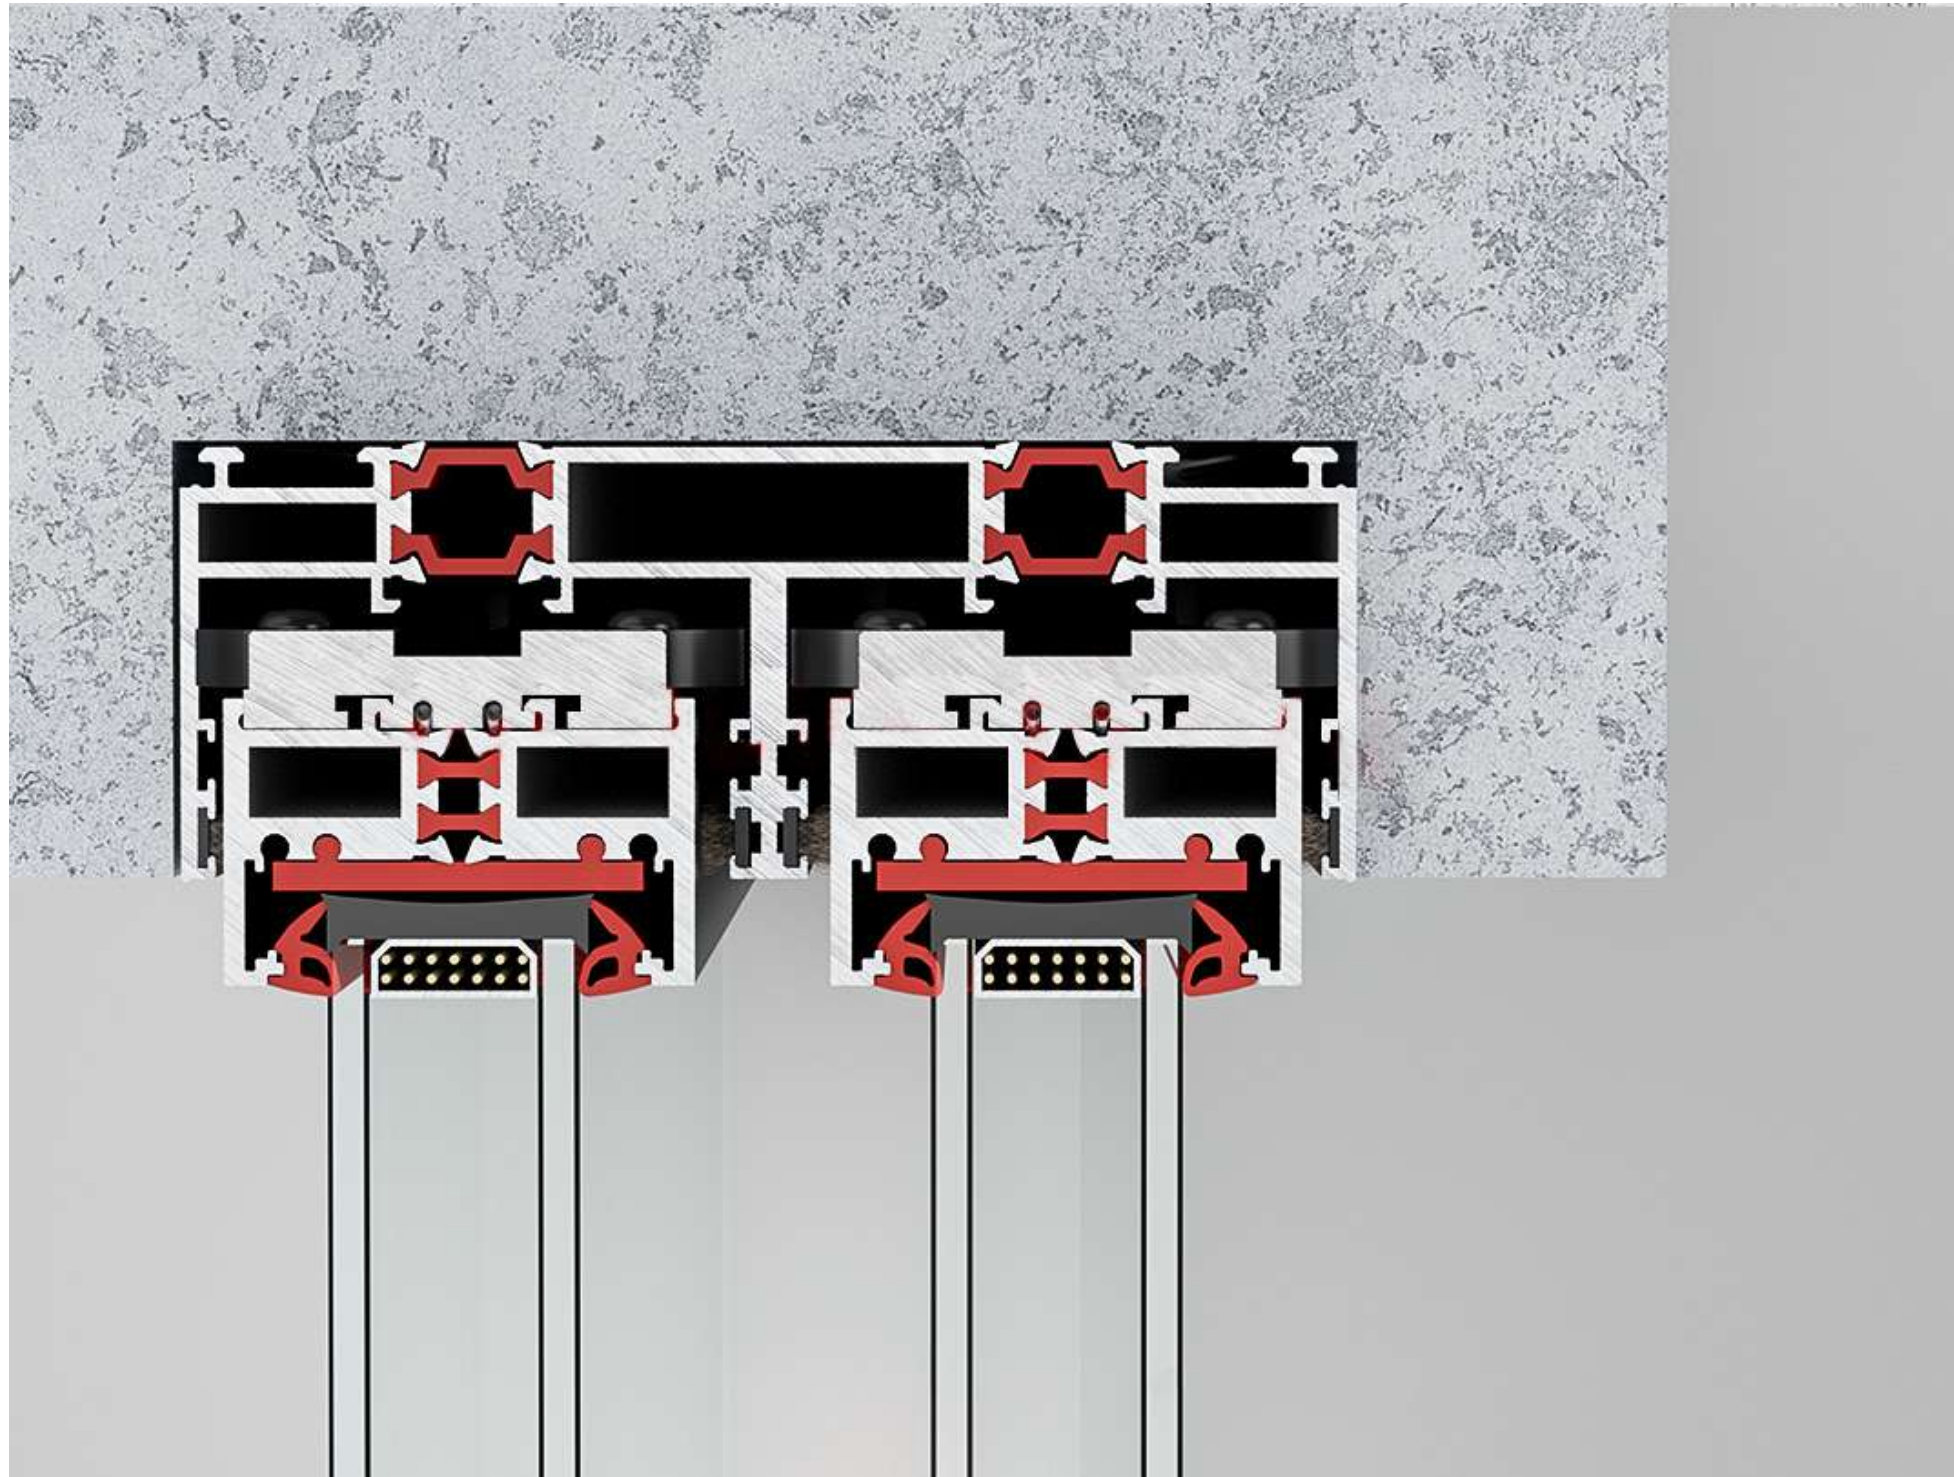

Solid CNC precision machined anti-tilt wheel

实心 CNC 精密加工防摆轮

耐冲击力强

采取后装式防止门扇被动升起而脱落 / 脱轨，无调节空间
晃动间隙几乎为 0 的绝佳效果
即使历经台风后也表现如初。

High impact resistance

The rear-mounted type is adopted to prevent the door leaf from passively rising and falling off/derailing, and there is no room for adjustment

Excellent effect with a shaking gap of almost 0
Even after a typhoon, it performed as before.