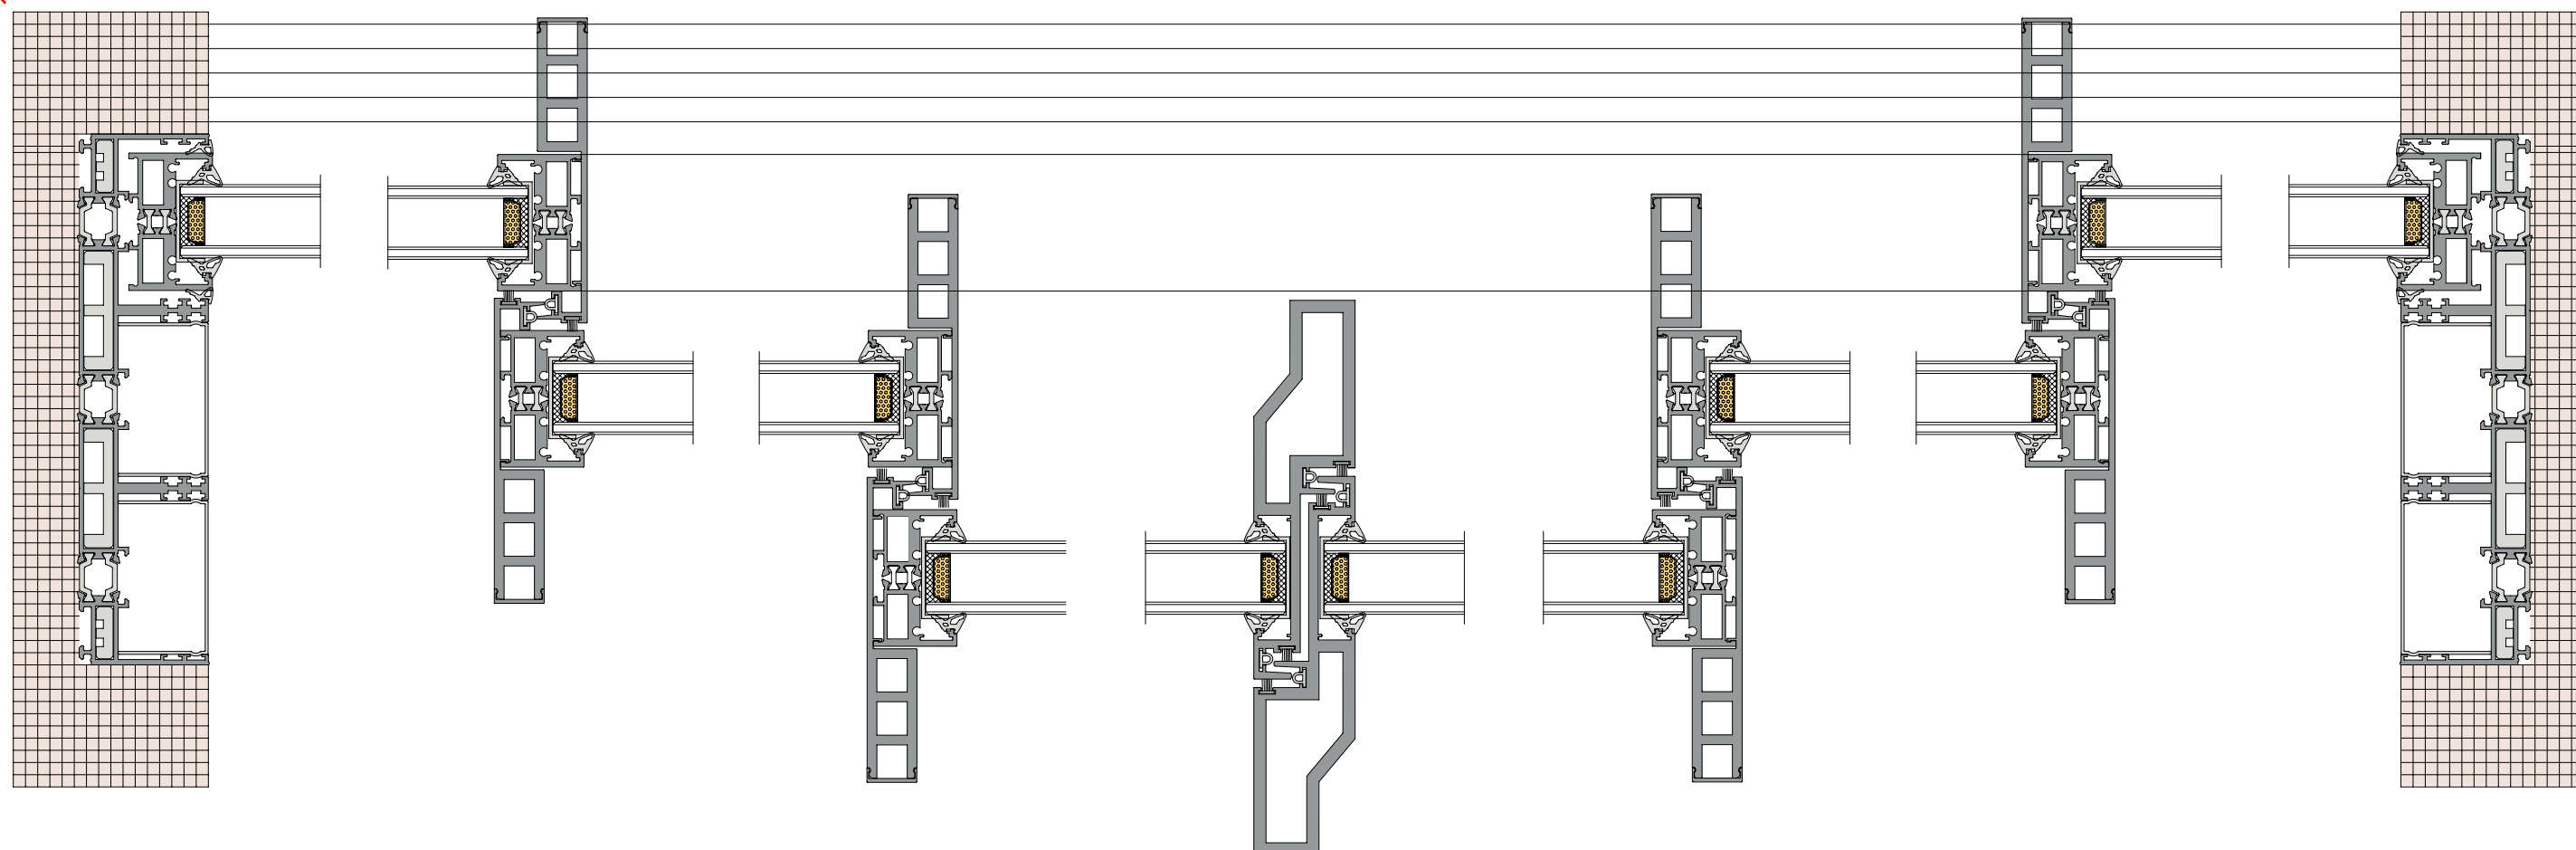

### 36Pro 三轨中间纱 (隐框)

◆◆ TRANSLATION  
◆◆ SYSTEM SOLUTION

**36Pro three track six leaf split fixed on both sides(Hidden Box)**

**36Pro 三轨六扇对开两边固定 (隐框)**

◆◆ TRANSLATION  
◆◆ SYSTEM SOLUTION