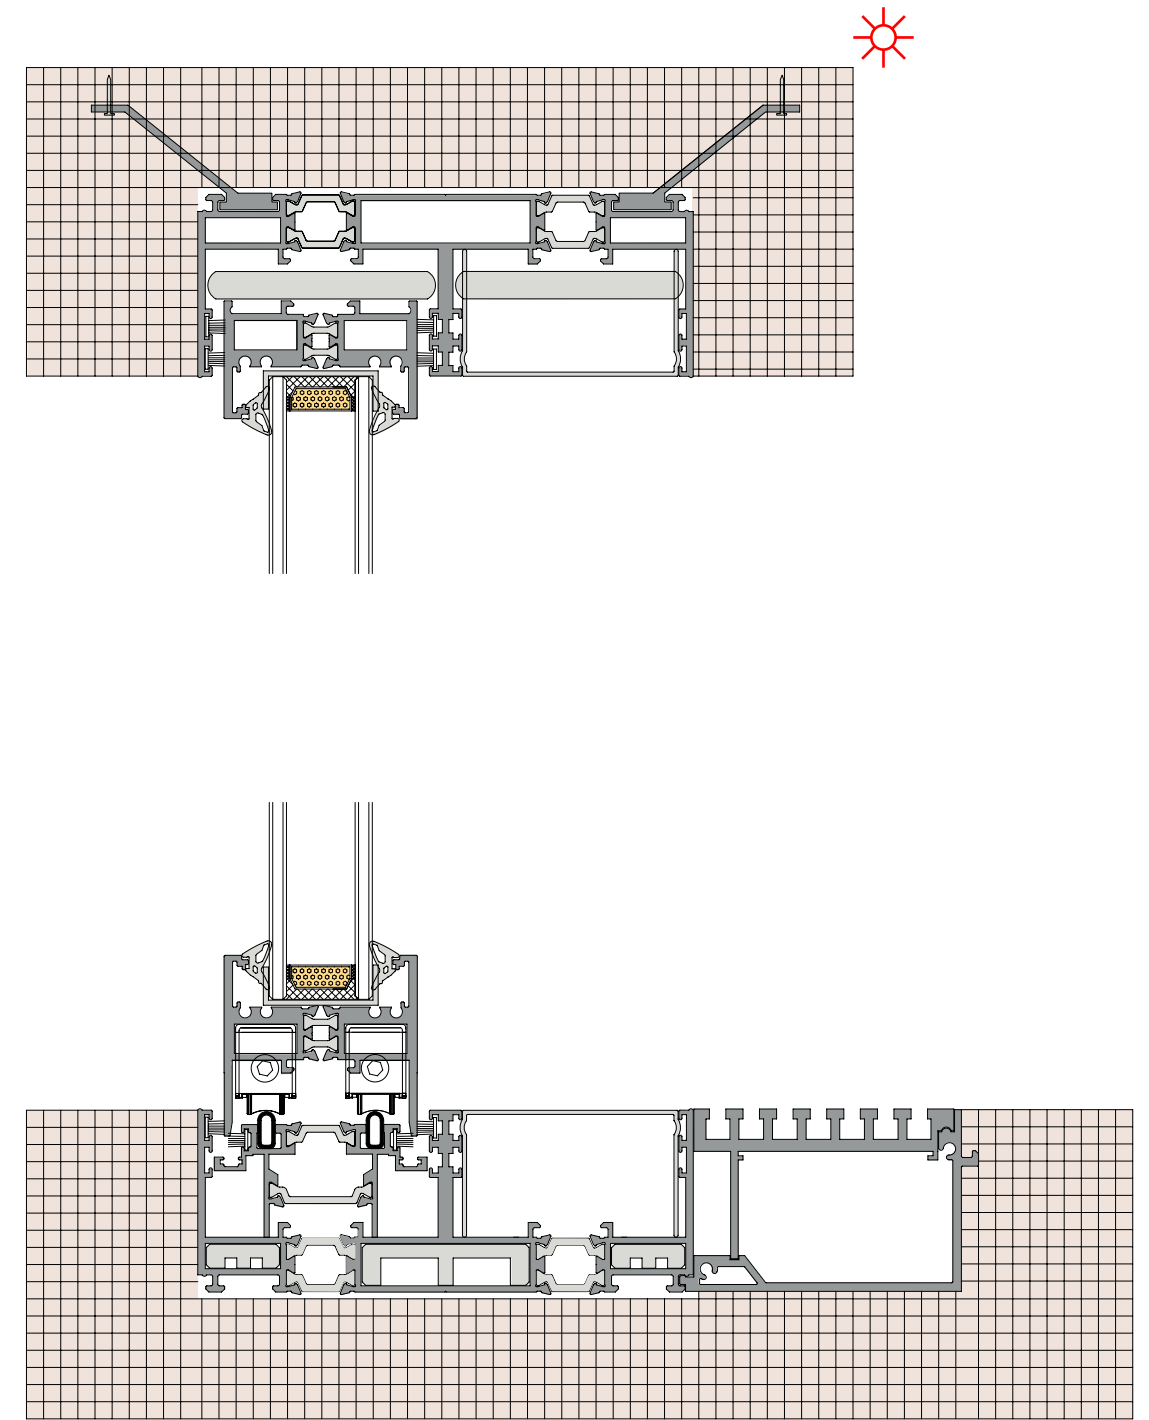

36Pro dual track, two fixed and two active (Hidden Box)

36Pro 双轨两固两活 (隐框)