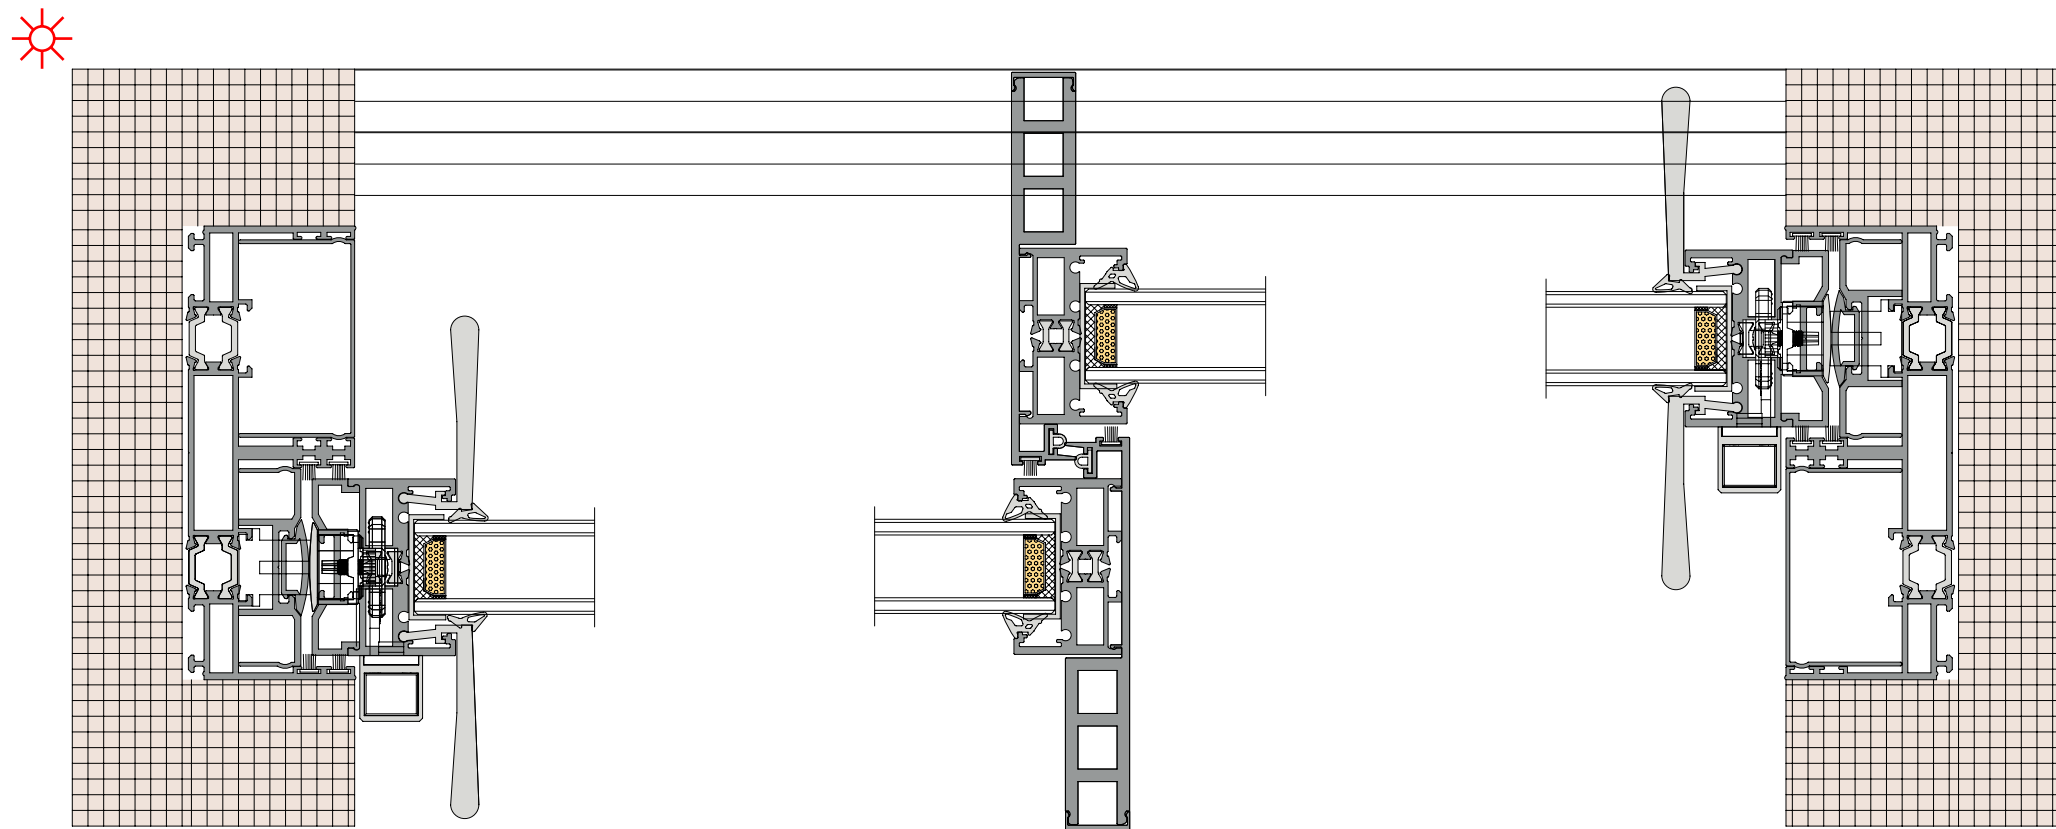

36Pro dual track dual fan activity (Hidden Box)

36Pro 双轨双扇活动 (隐框)