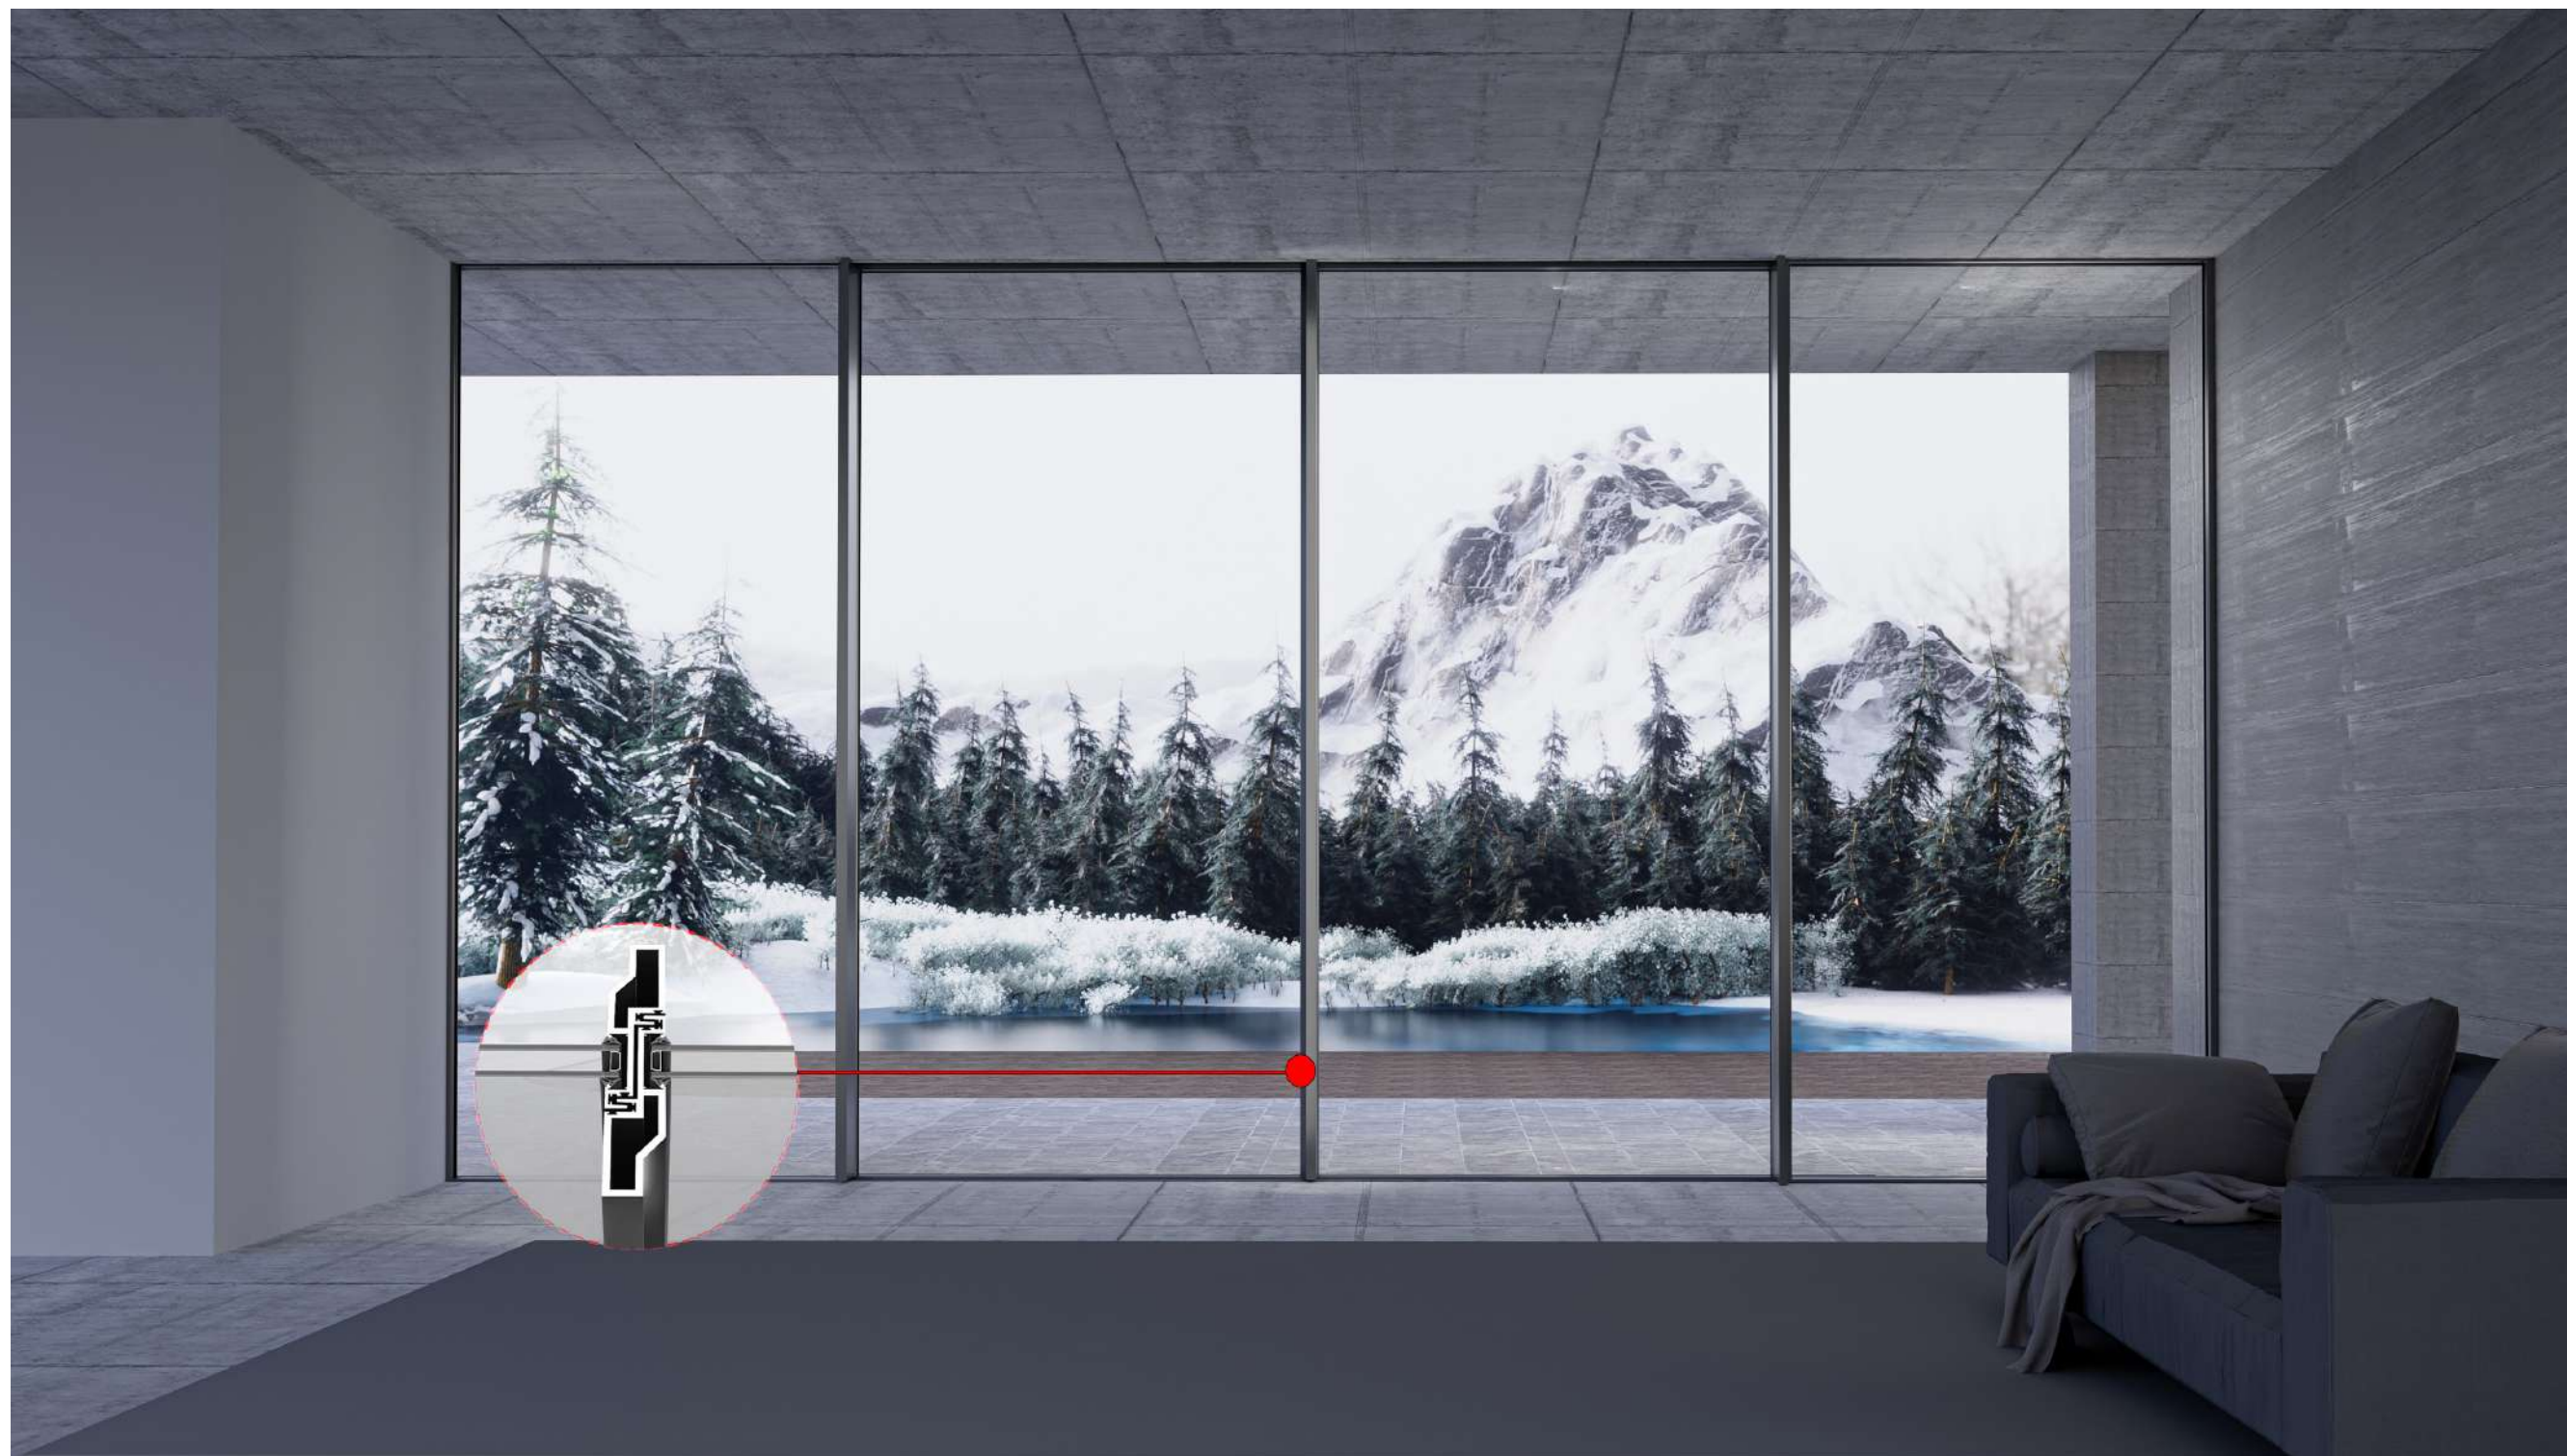

## Advantage of sliding door system

领域内最具优势的滑动门系统  
轮组可自由调节高低

Professional fixed + opening solution, integrated glass railing safety terminator, built-in reinforced mid-straight design, good wind pressure resistance, can be equipped with left and right folding screen doors, and can roll up and down invisible screen windows.