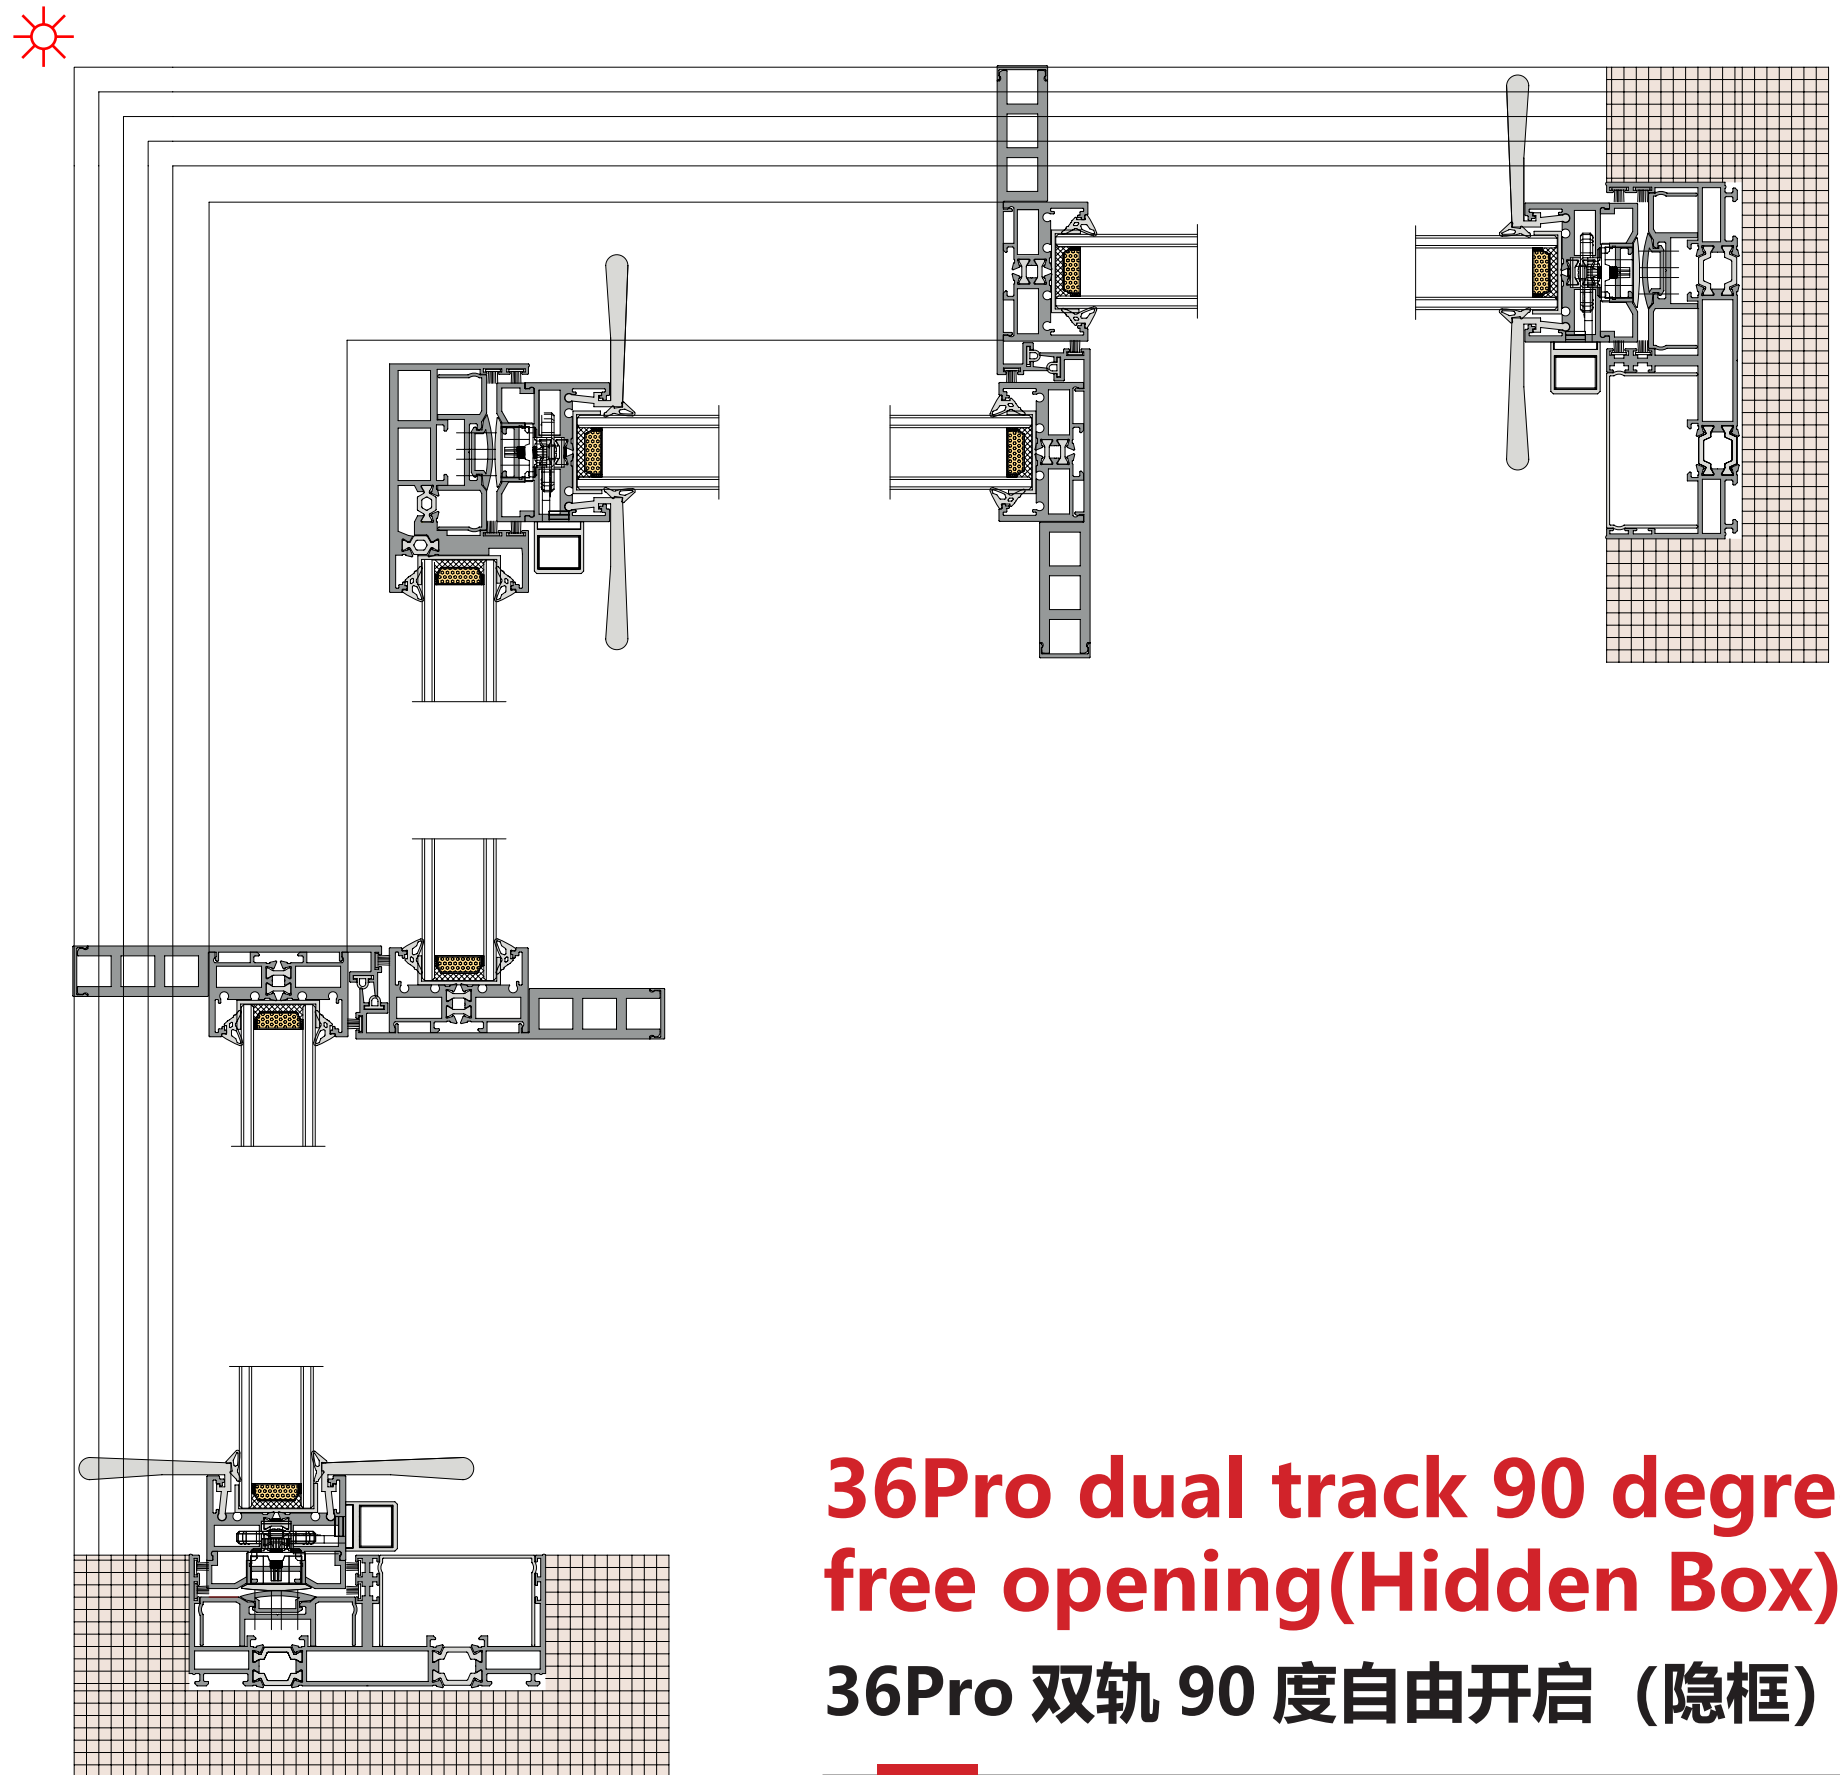

### 36Pro 双轨四扇对开 (隐框)

**36Pro dual track 90 degree open fixed on both sides (Hidden Box)**  
**36Pro 双轨 90 度开启两边固定 (隐框)**

◆◆ TRANSLATION  
◆◆ SYSTEM SOLUTION

**36Pro dual track 90 degree  
free opening(Hidden Box)**  
**36Pro 双轨 90 度自由开启 (隐框)**