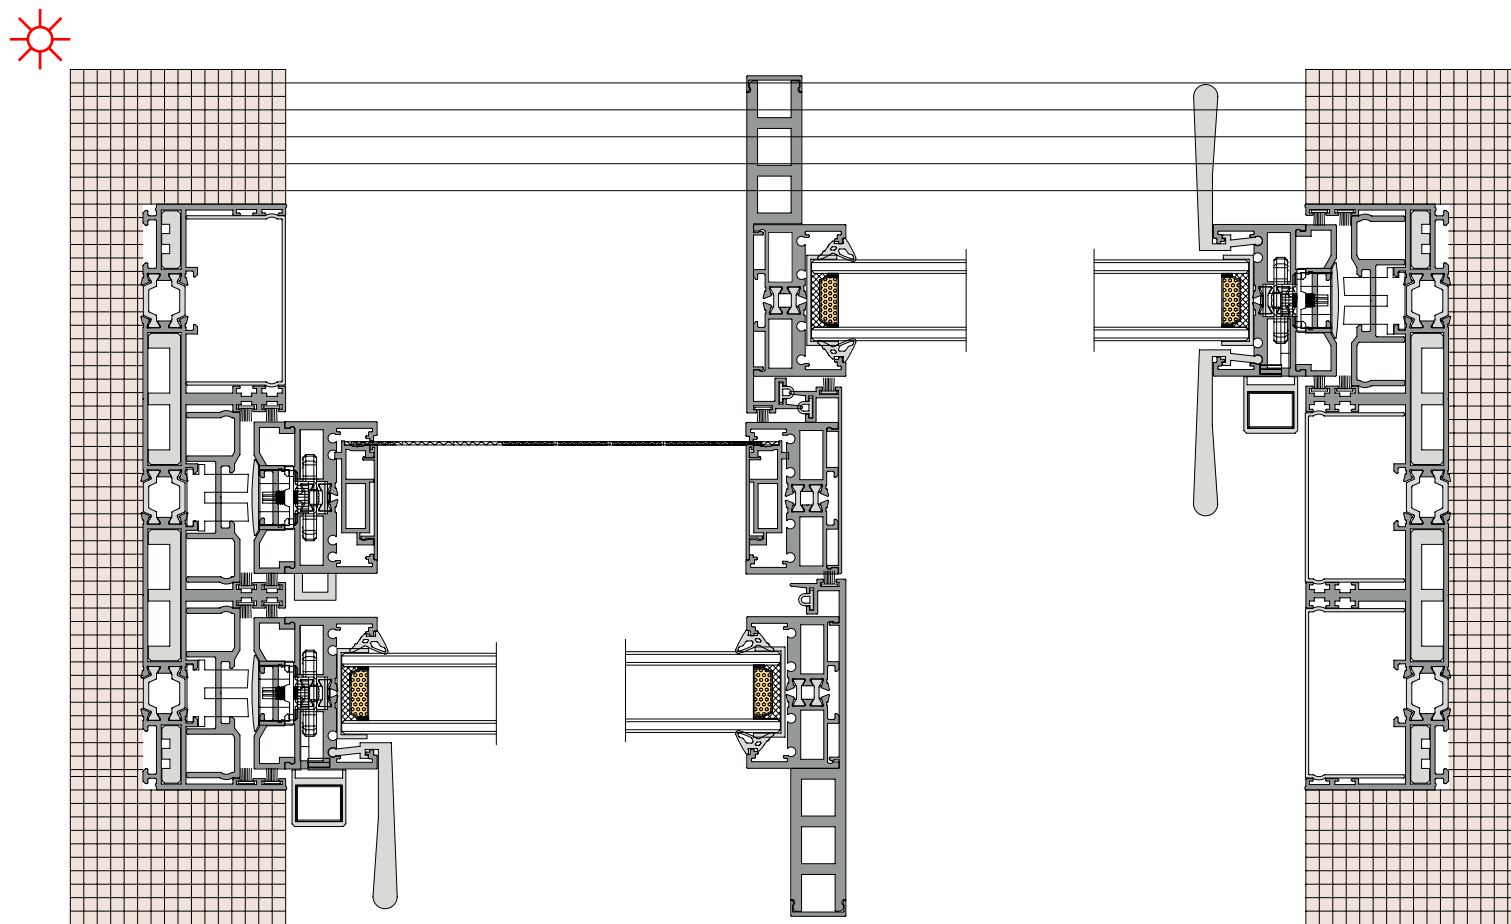

36Pro Maax three track intermediate yarn (Hidden Box)

36Pro Max 三轨中间纱 (隐框)