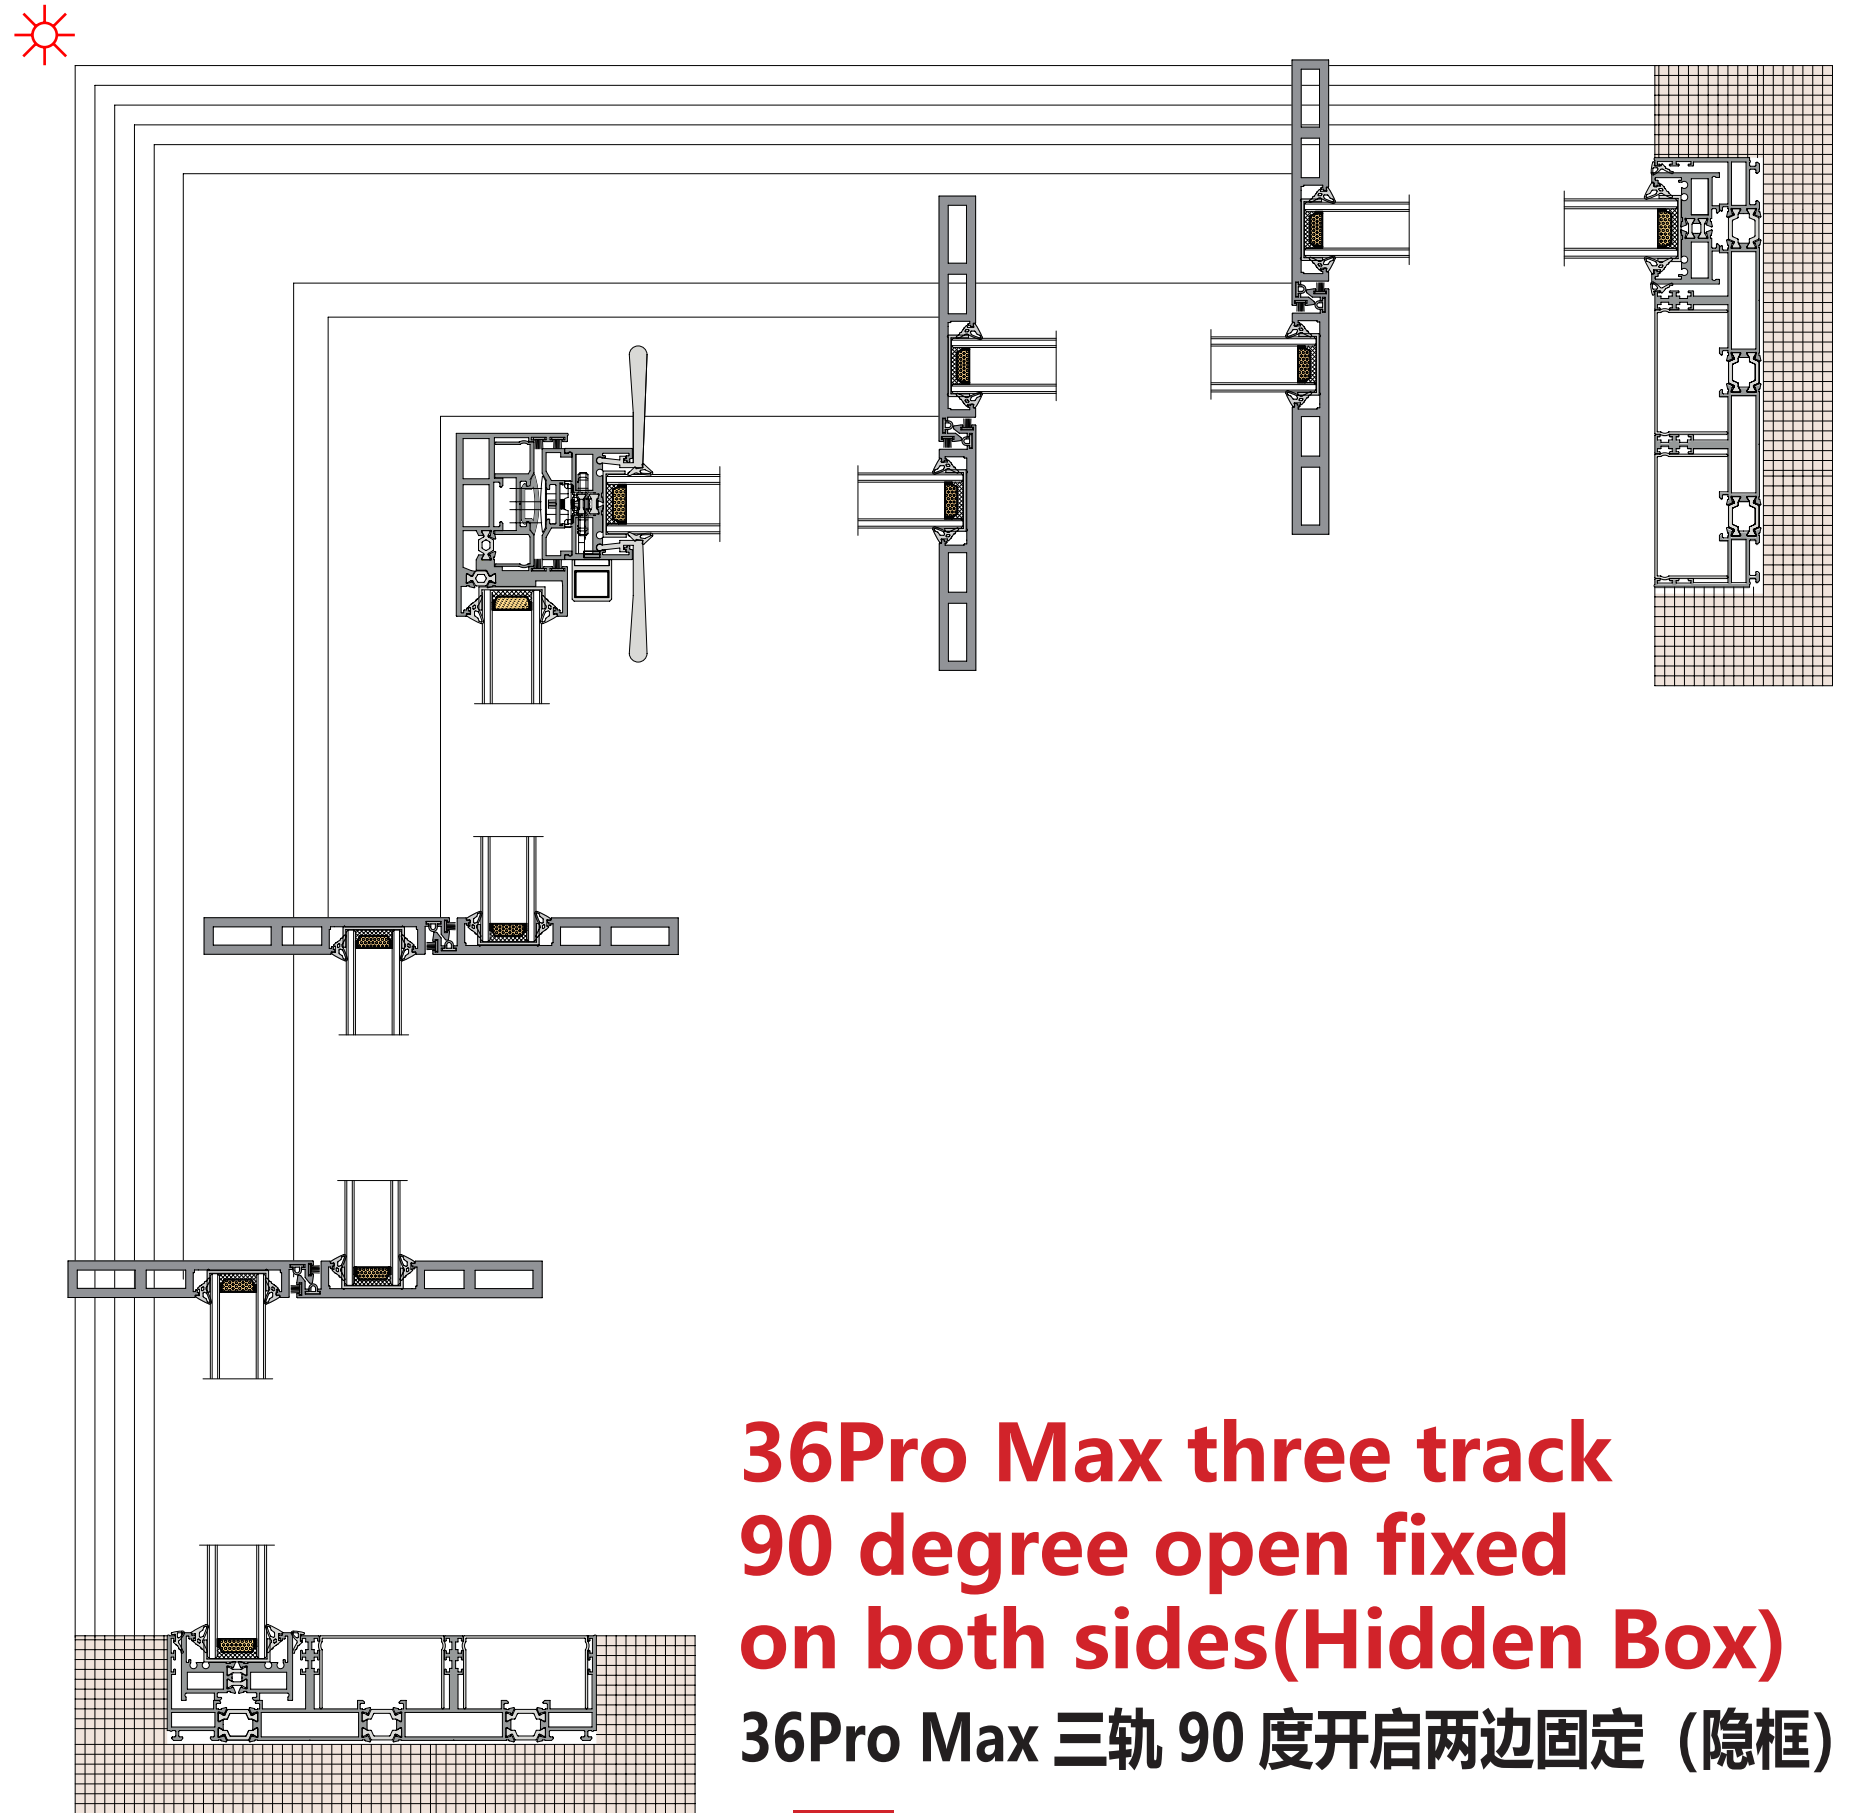

## 36Pro Max three track four leaf with yarn and two leaf fixed(Hidden Box)

36Pro Max 三轨四扇带纱两扇固定 (隐框)

◆◆ TRANSLATION  
◆◆ SYSTEM SOLUTION

**36Pro Max three track  
90 degree open fixed  
on both sides(Hidden Box)**  
**36Pro Max 三轨 90度开启两边固定 (隐框)**