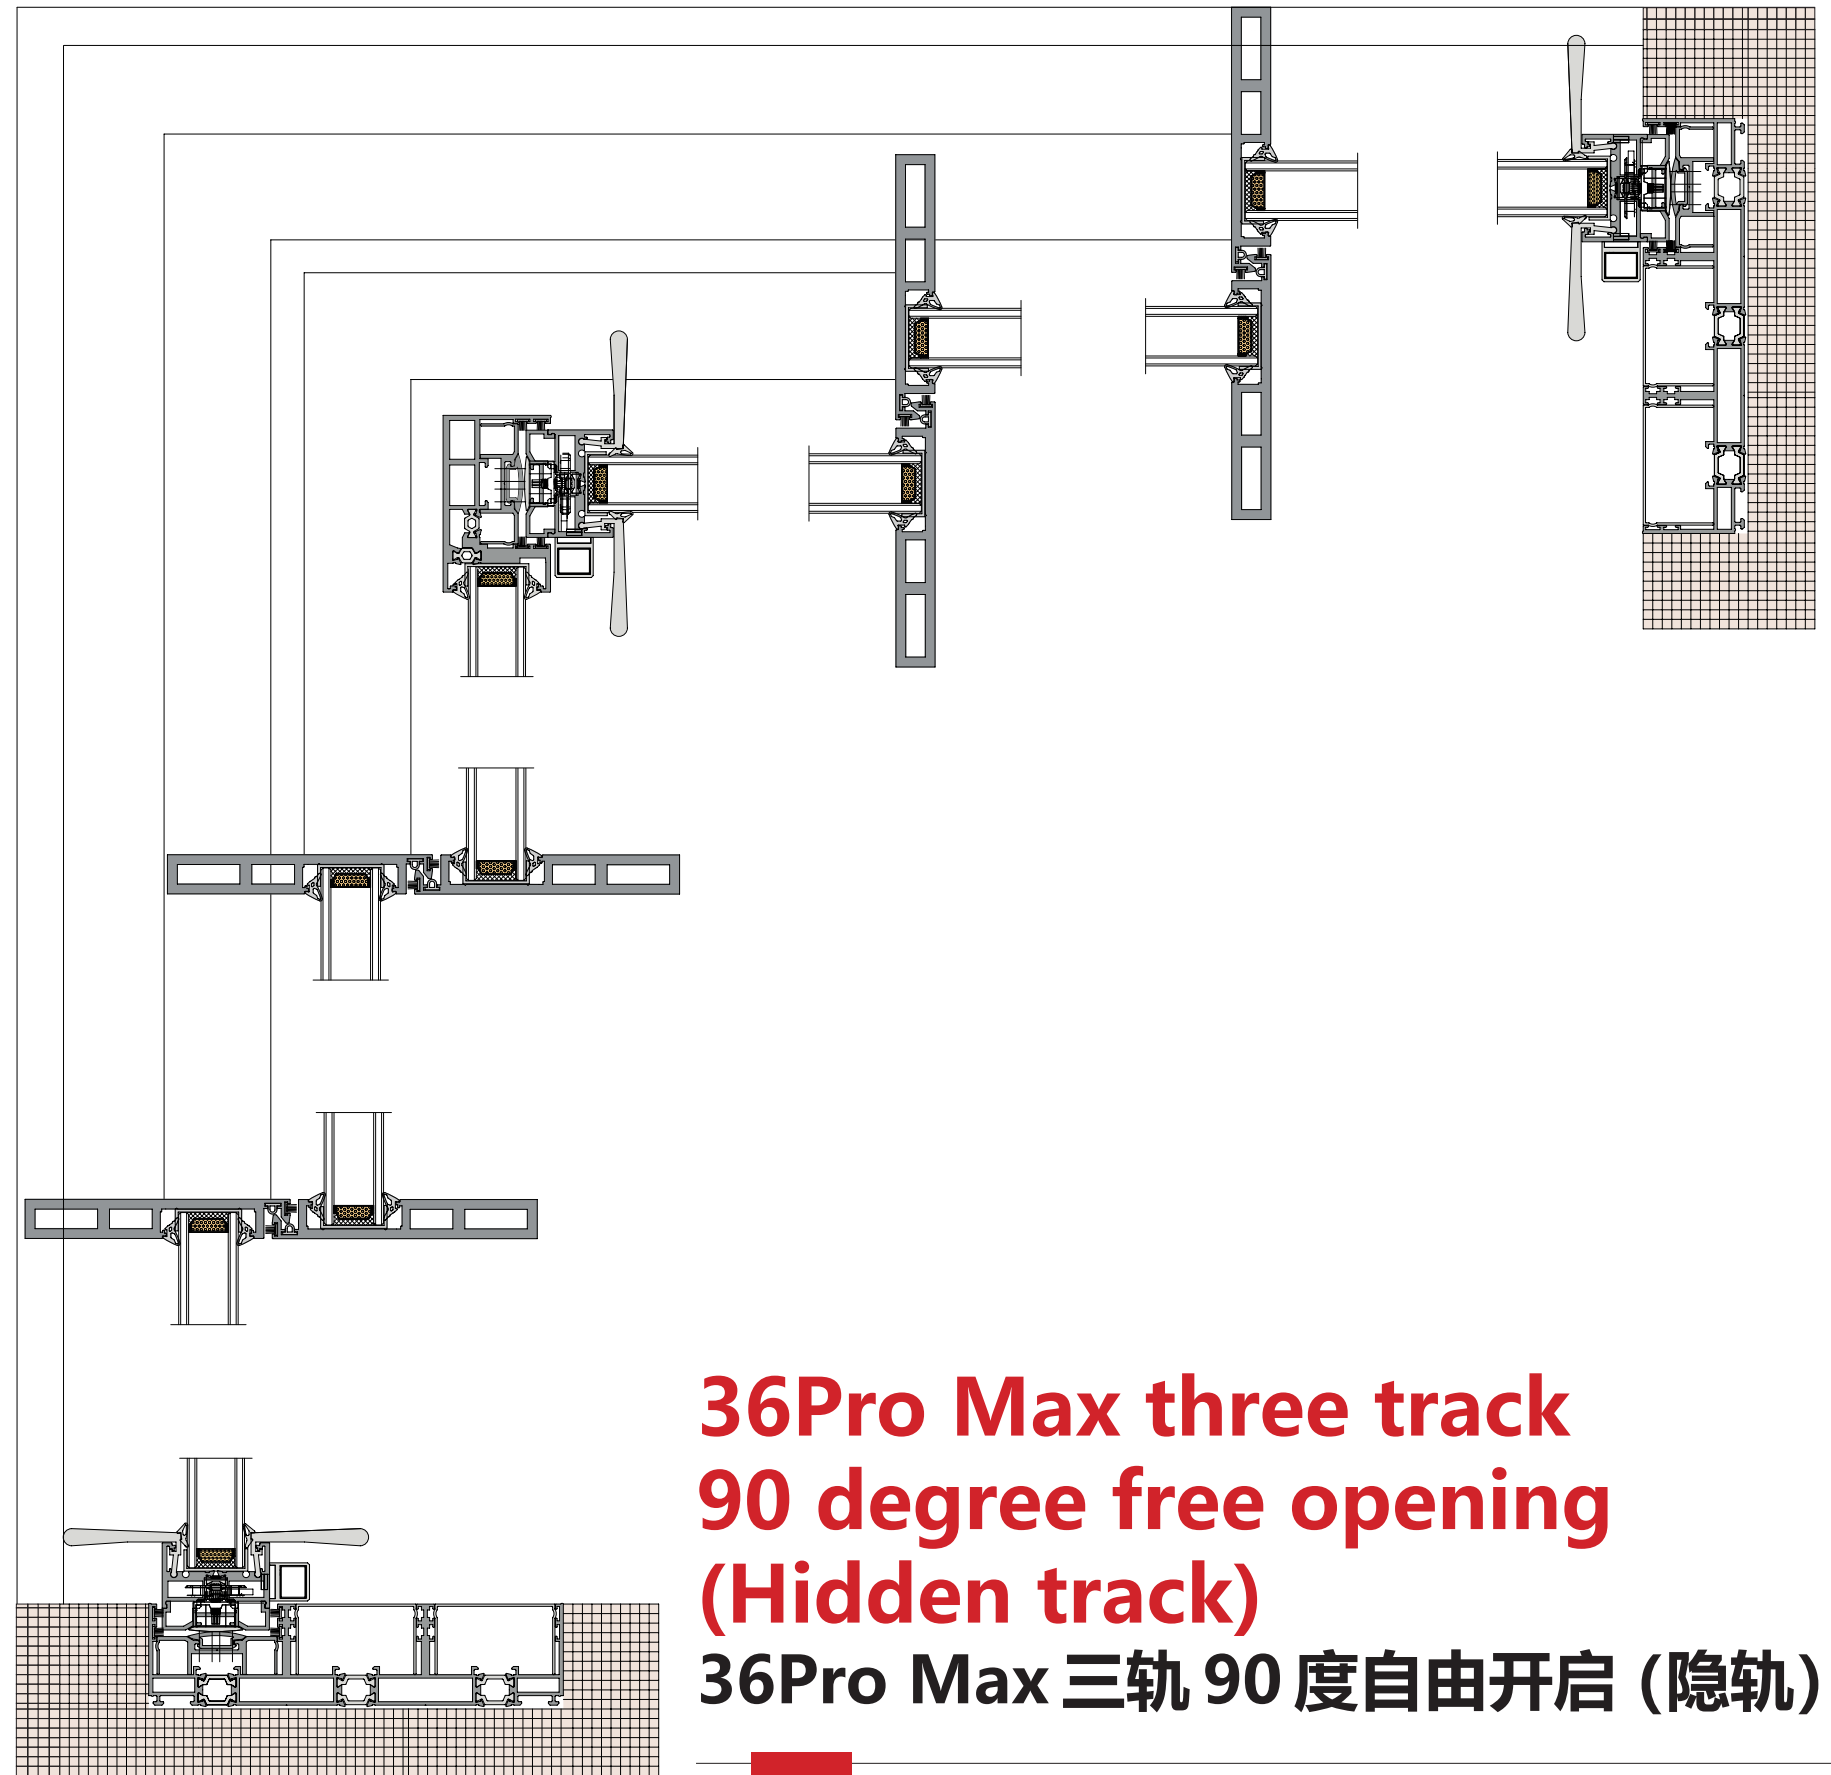

### 36Pro Max three track four leaf with yarn and two leaf fixed(Hidden track)

36Pro Max 三轨四扇带纱两扇固定 (隐轨)

◆◆ TRANSLATION  
◆◆ SYSTEM SOLUTION

**36Pro Max three track  
90 degree open fixed  
on both sides(Hidden track)**  
**36Pro 三轨 90 度开启两边固定 (隐轨)**

**36Pro Max three track  
90 degree free opening  
(Hidden track)**  
**36Pro Max 三轨 90 度自由开启 (隐轨)**

CUSTOMIZATION GUIDE **HOME**  
**AESTHETICS** **ART**

**36Pro Max dual track dual fan activity(Hidden Box)**  
**36Pro Max 双轨双扇活动 (隐框)**