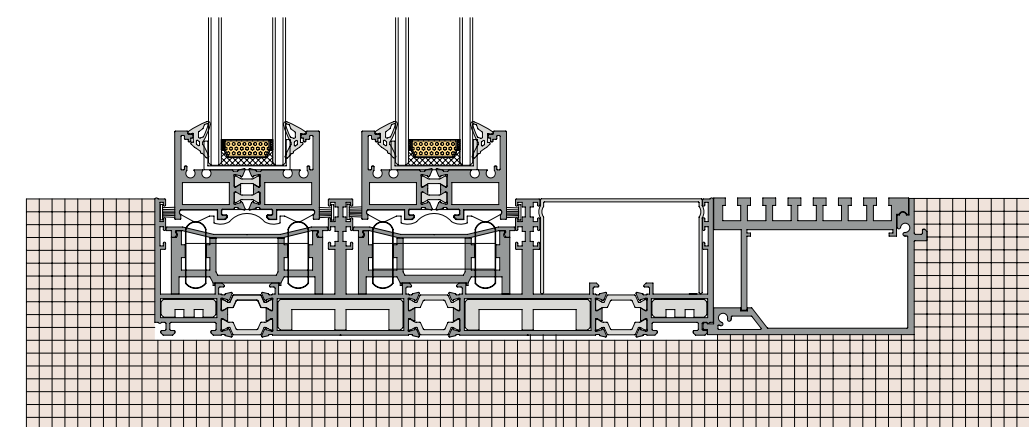

◆ ◆ TRANSLATION
◆ ◆ SYSTEM SOLUTION