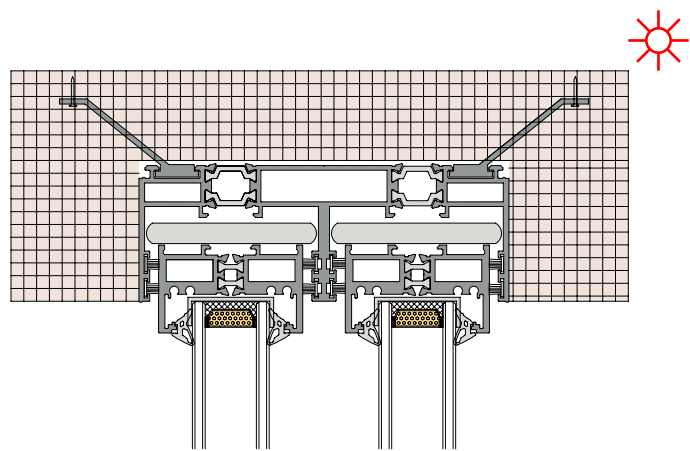

◆◆ TRANSLATION
◆◆ SYSTEM SOLUTION

**36Pro Max dual track
90 degree free opening
(Hidden Box)**

36Pro Max 双轨 90 度自由开启 (隐框)