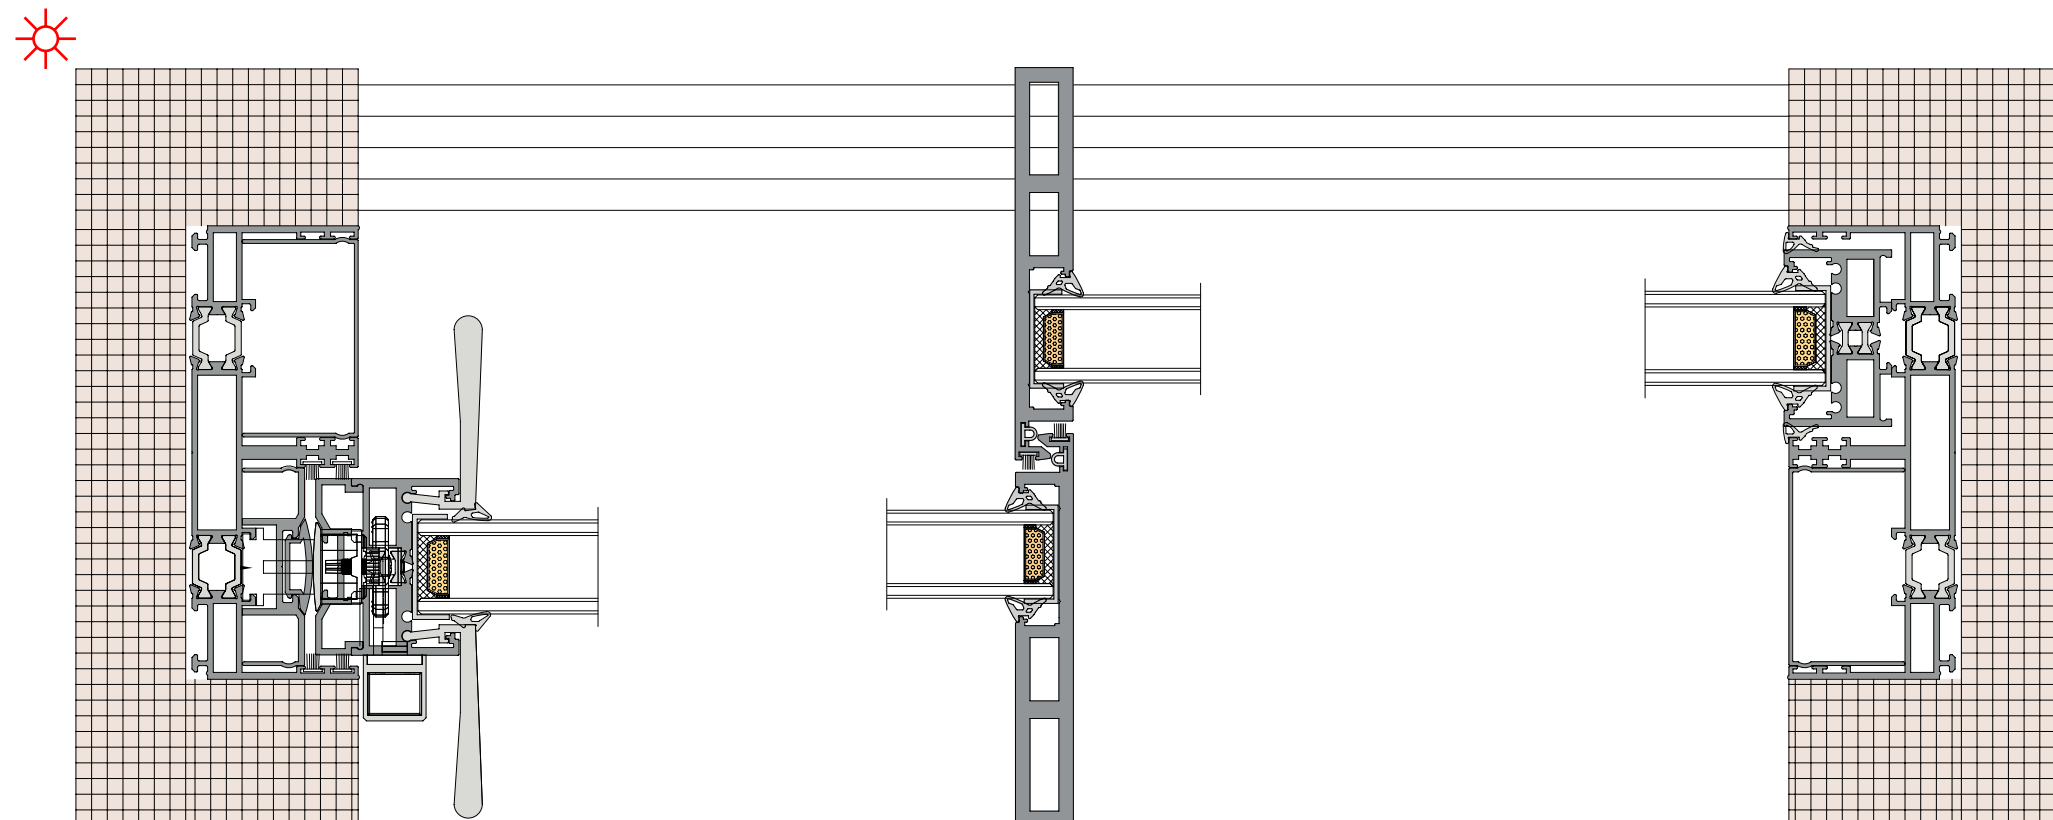

**36Pro Max dual track,
one fixed and one active
(Hidden Box)**

36Pro Max 双轨一固一活 (隐框)