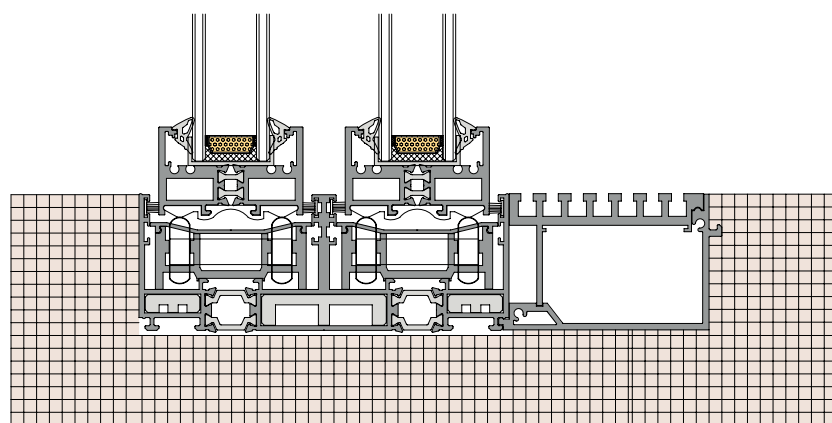

◆◆ TRANSLATION
◆◆ SYSTEM SOLUTION

**36Pro Max dual track
90 degree free opening
(Hidden Box)**

36Pro Max 双轨 90 度自由开启 (隐框)