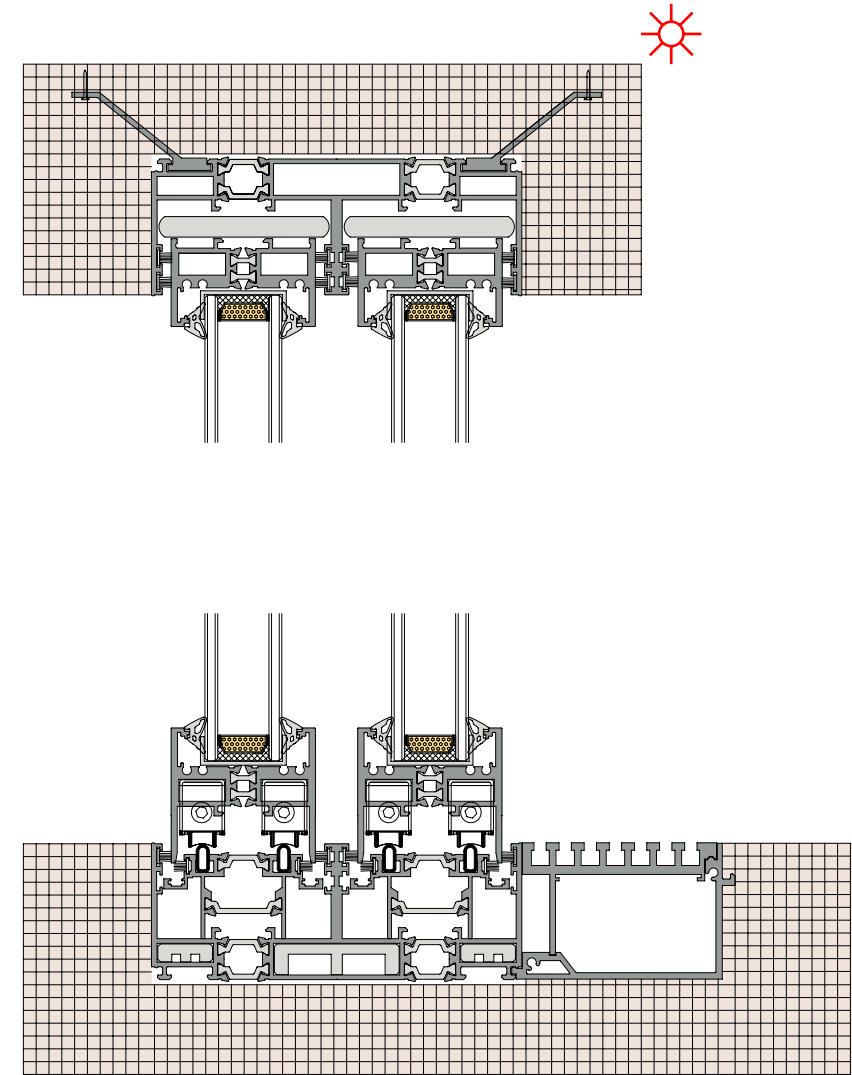

36Pro dual track four leaf split(Hidden Box)

36Pro 双轨四扇对开 (隐框)