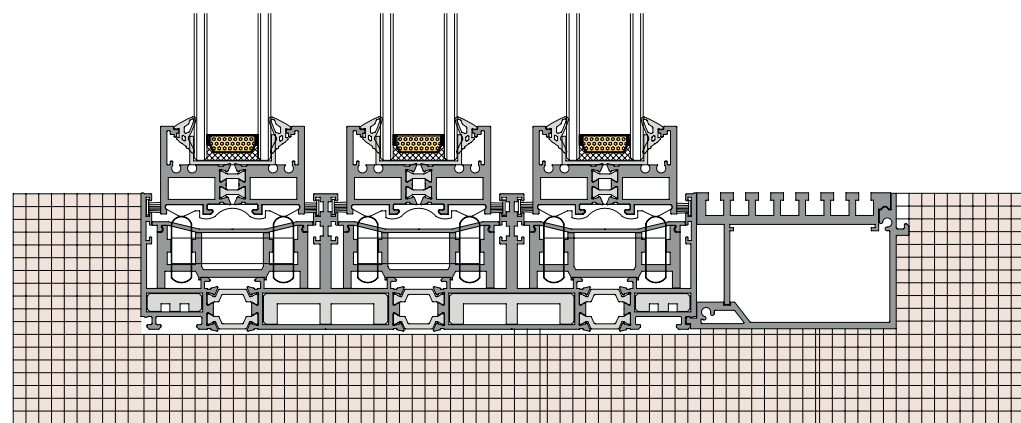

## 36Pro Max three track four leaf with yarn and two leaf fixed(Hidden Box)

36Pro Max 三轨四扇带纱两扇固定 (隐框)

◆◆ TRANSLATION  
◆◆ SYSTEM SOLUTION

**36Pro Max three track  
90 degree open fixed  
on both sides(Hidden Box)**  
**36Pro Max 三轨 90度开启两边固定 (隐框)**