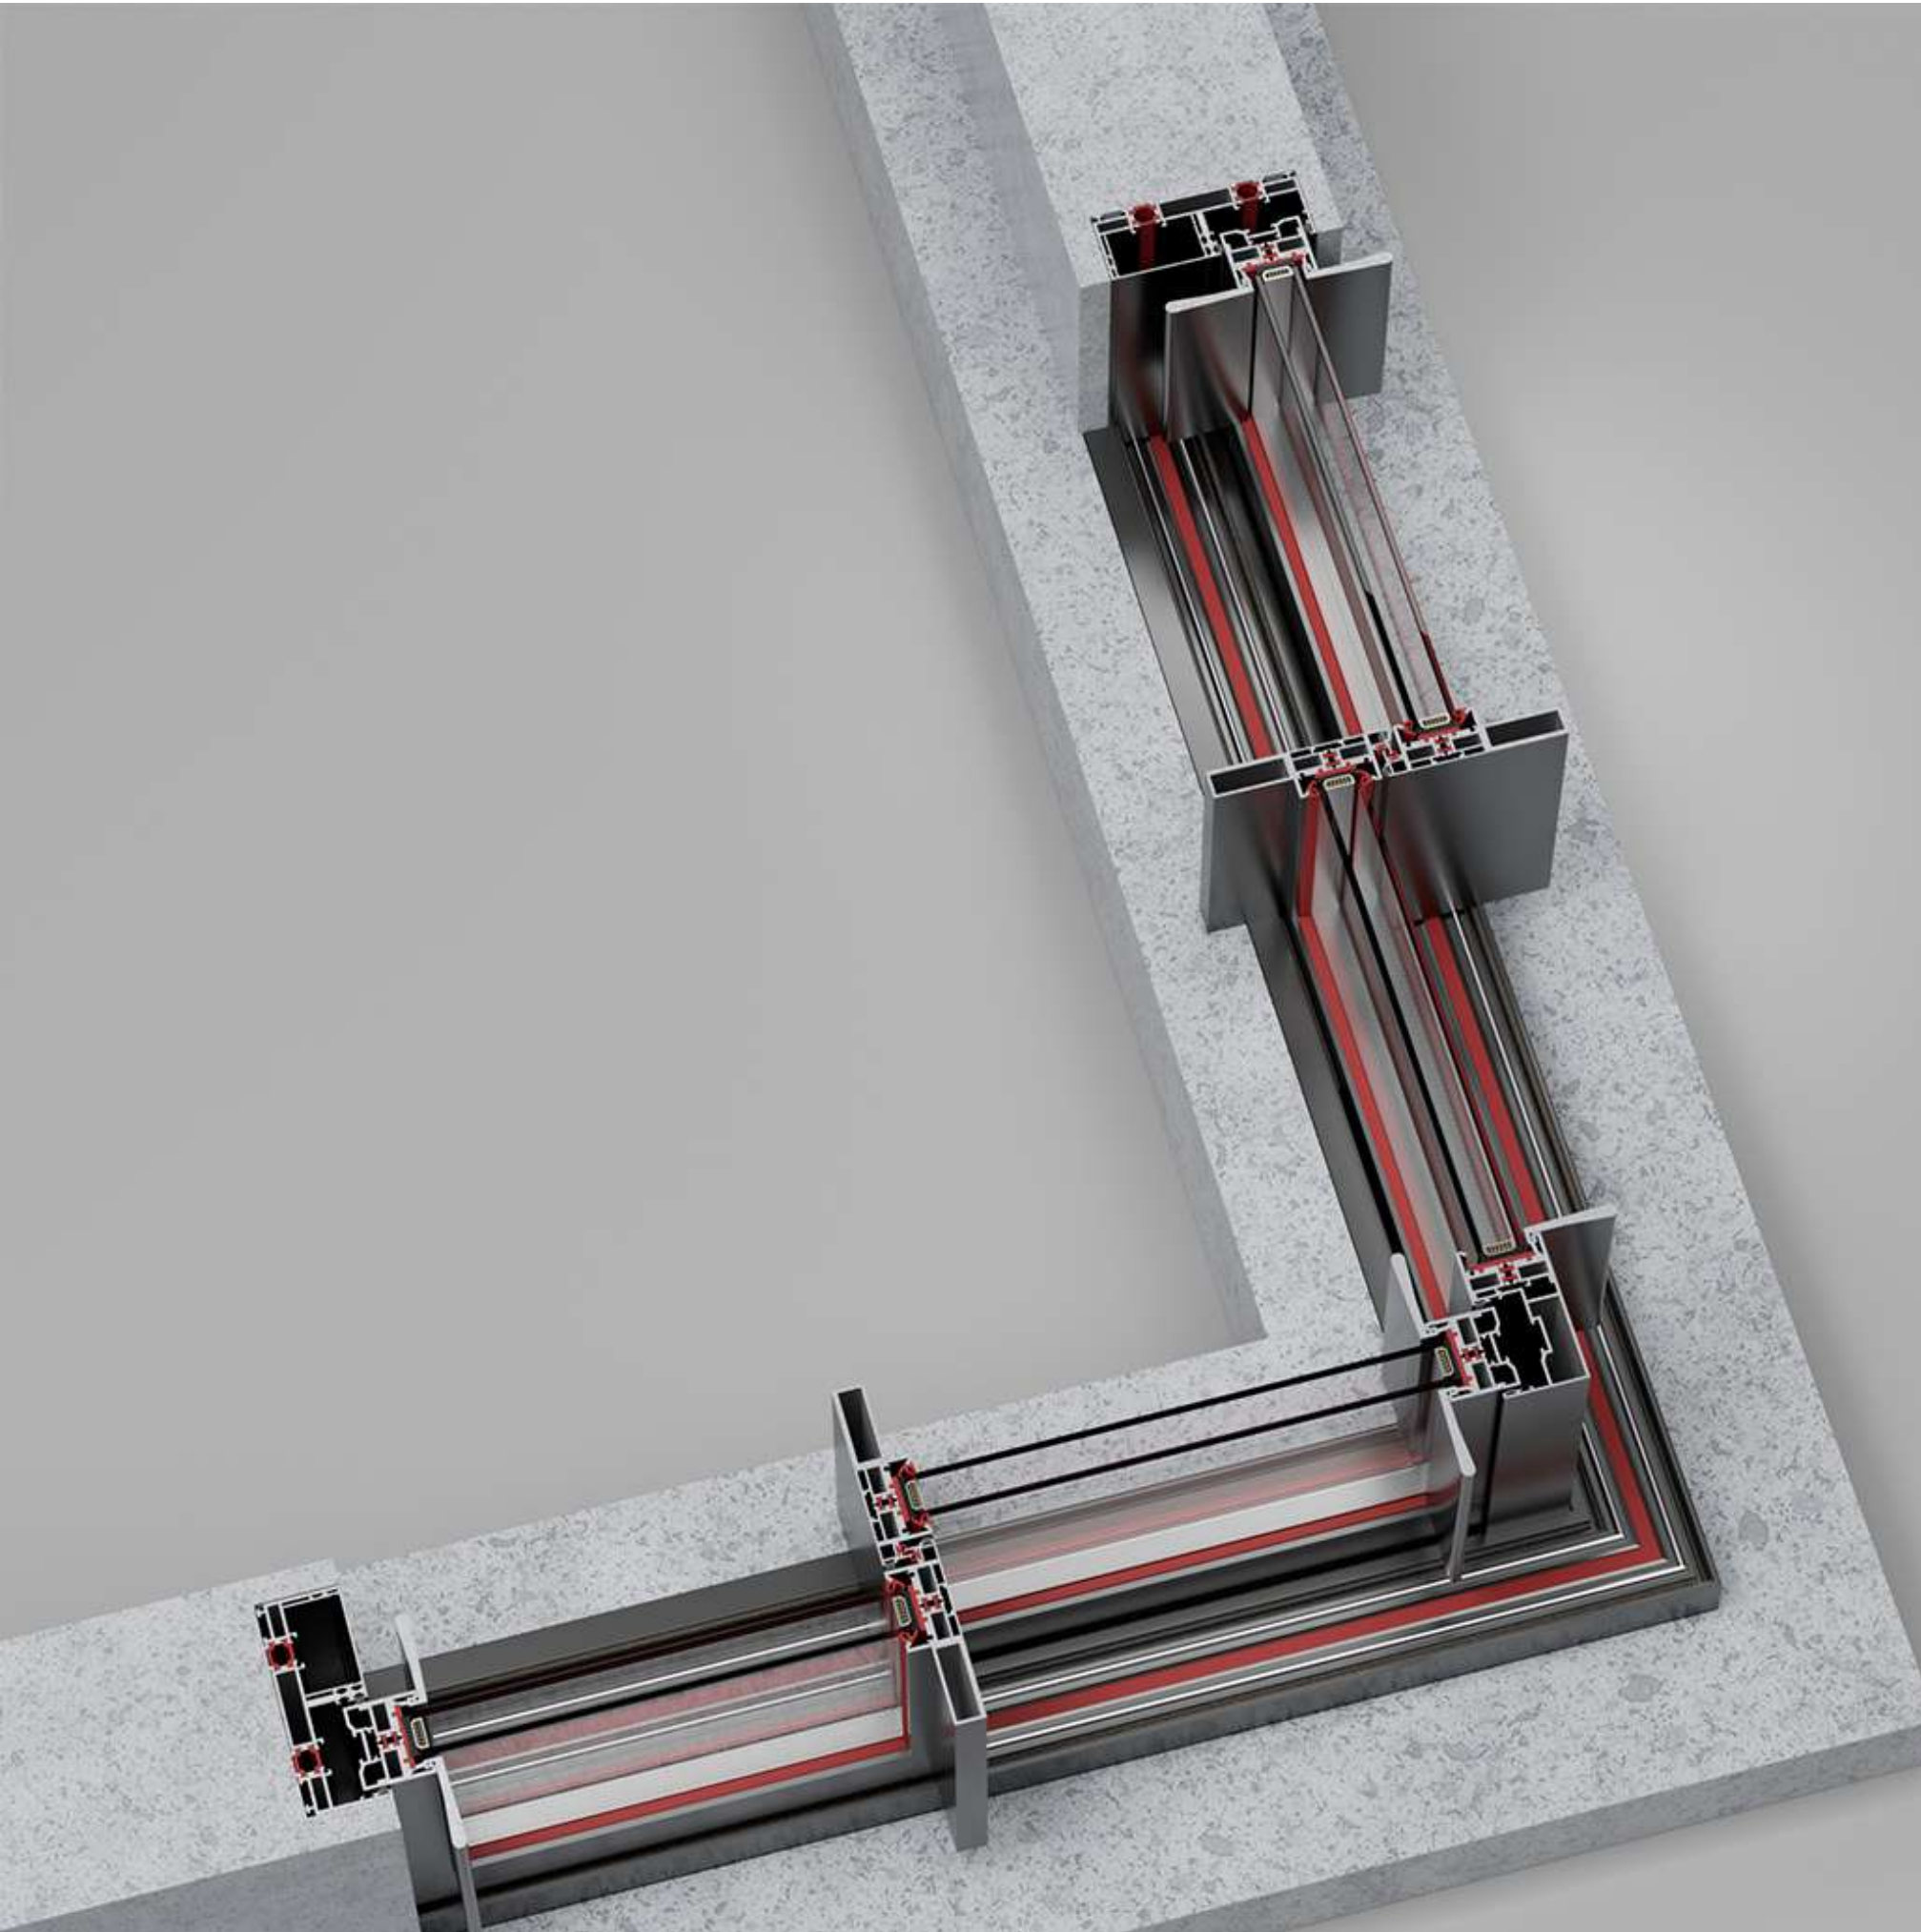

B A

S L A T I O N

**极致对开门可视面 4CM**

Ultimate opposite door visible surface 4CM

(专利产品, 违者必究)

## 90 degree free opening

## The solid track liner is designed for oversized, extra-wide and heavy weight