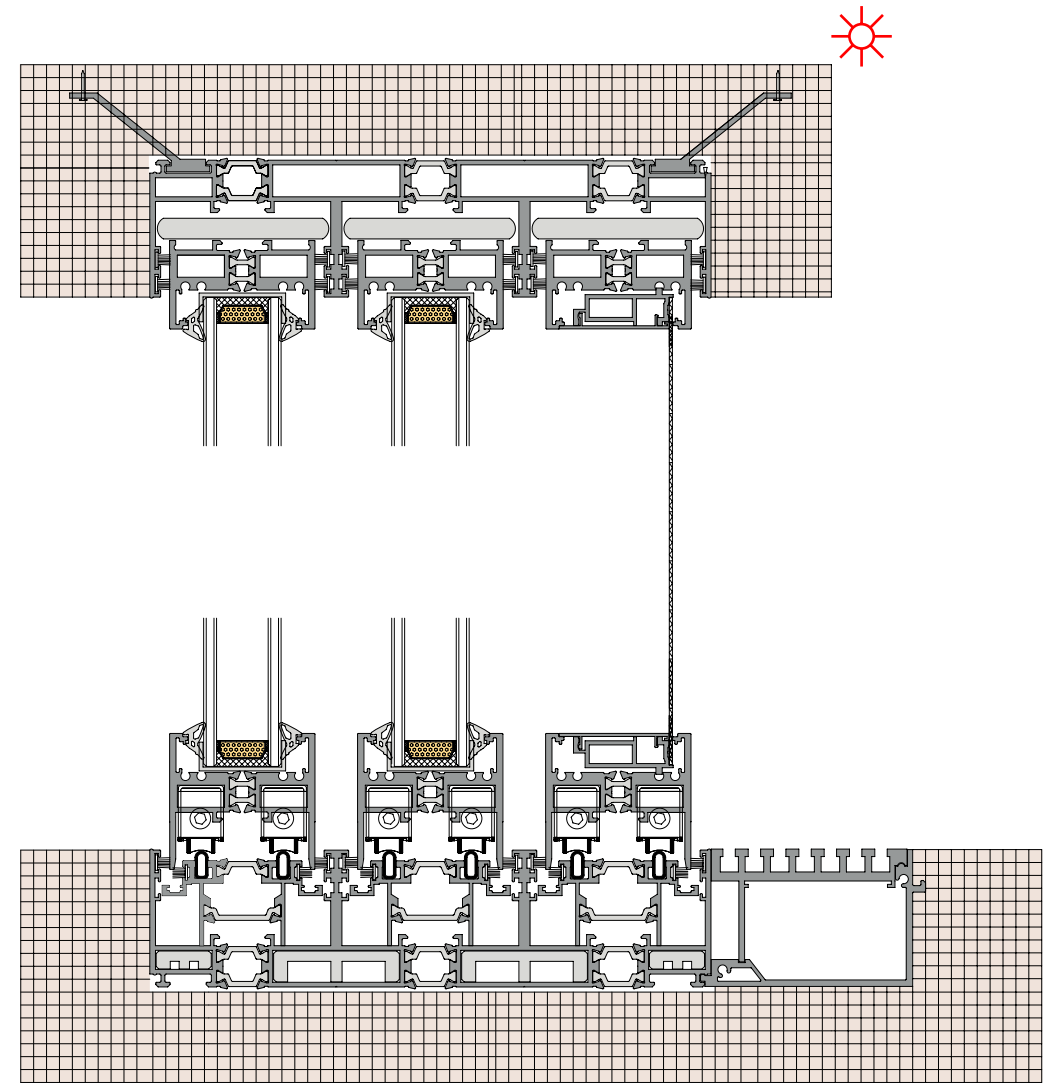

◆◆ TRANSLATION
◆◆ SYSTEM SOLUTION

36Pro three track four leaf belt yarn (Hidden Box)

36Pro 三轨四扇带纱 (隐框)