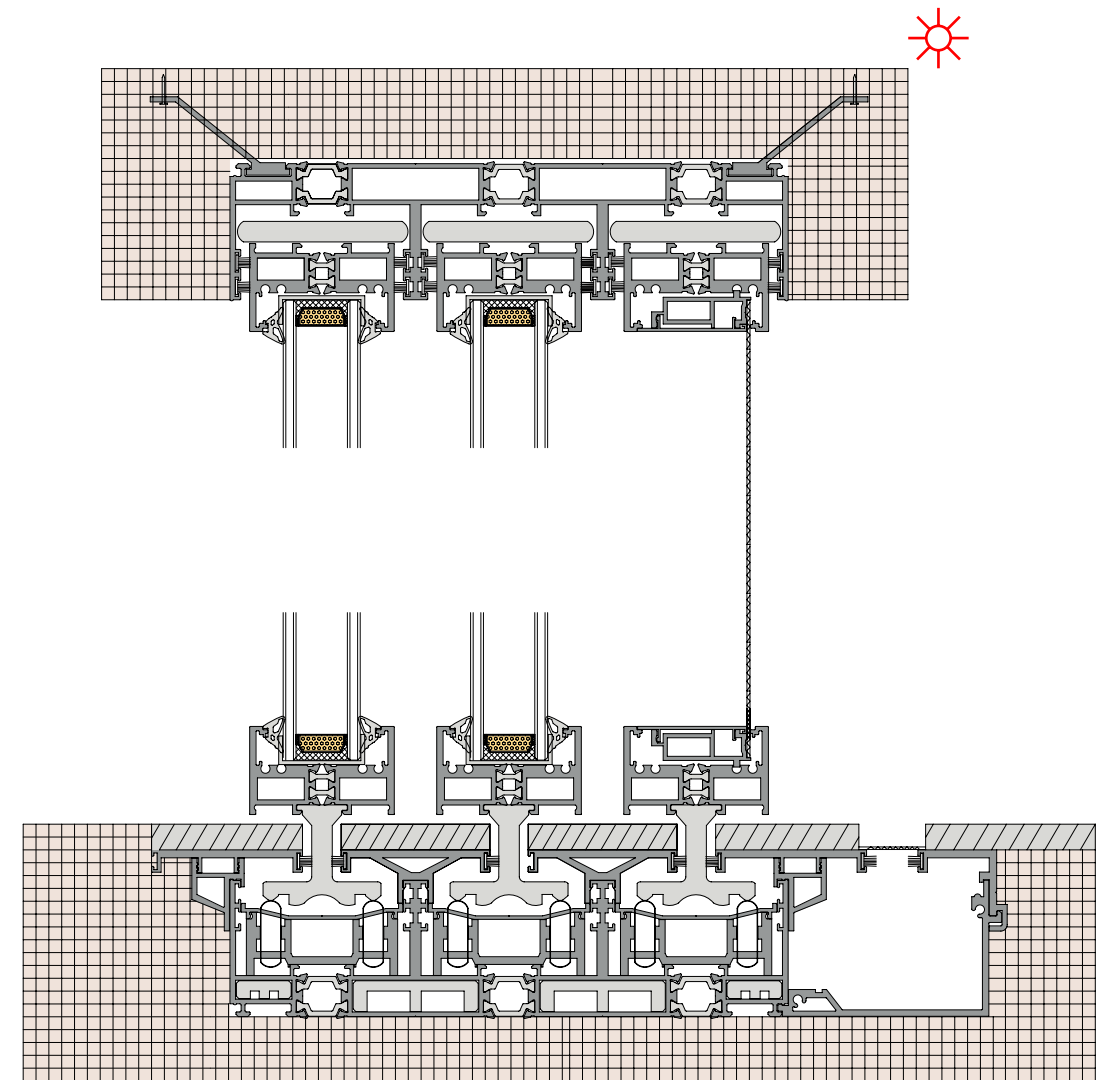

36Pro Max three track belt yarn hidden frame(Hidden track)

36Pro Max 三轨带纱 (隐轨)