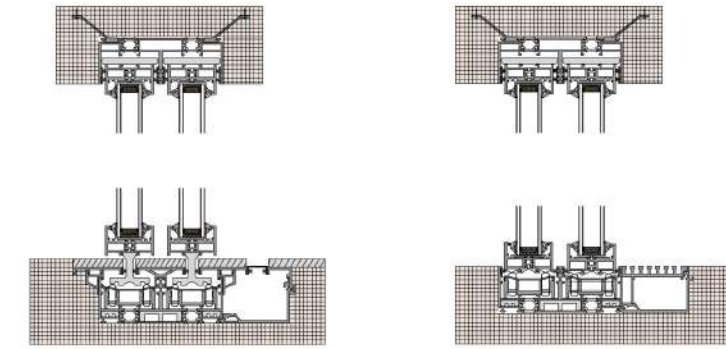

sliding door system

高端智能极简滑动门系统

36pro

是最具竞争优势的系列，它集成了诸多优秀设计，搭载的双实心304不锈钢轨道与平面轴承接触面仅为2MM，大大提高了滑动的顺滑度，前后型尼龙防摆的作用使得滑动门具有优异的防摆效果，加上整框注胶的工艺，与其他滑门的防水效果拉开了较大差距，是可以取代传统滑门的高性价系列。

36promax

是高端系列之一，拥有多项专利技术，是倒装轮组领域最具权威的产品，它攻克了轨道安装要求高技术难以及后期轨道热胀冷缩变形而导致滑门无法顺畅使用的技术难关，并且实现了轮组单模块化快拆与快装功能，售后维保成本缩减95%以上，非常适合超重型滑门的方案应用。

隐轨 /Hidden track

隐框 /concealed frame

勾起可选方案 / Hook up options		
拉手可选方案 / Handle options		
收口可选方案 / Closure options		
隐框 / Hidden box	YES	YES
隐轨/ Stealth tracks	NO	YES
扇极限高 / The fan limit is high	5.5m	6.5m
扇极限宽 / The fan limit is wide	3m	4m
扇极限重 / Fan extreme heavy	600kg	1.2T
活动扇极限面积 / Movable fan limit area	11	18
固定扇极限面积 / Fixed fan limit area	16	23
电动开启 / Electric opening	YES	YES
智能锁 / Smart locks	YES	YES
迎宾灯 / Welcome light	YES	YES
玻璃厚度 / Glass thickness	36mm	36mm