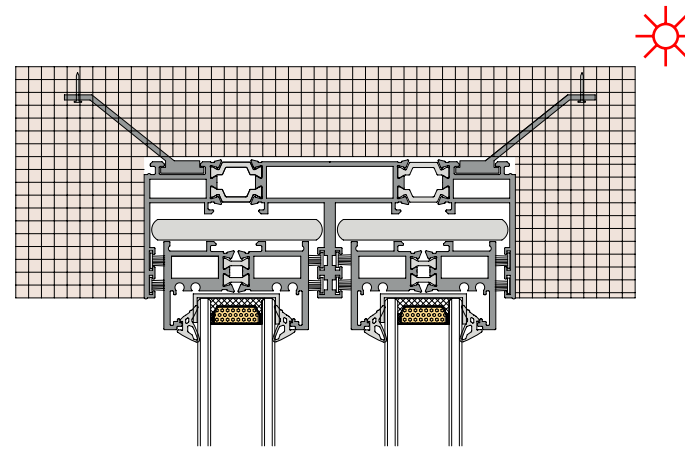

36Pro dual track dual fan activity (Hidden Box)

36Pro 双轨双扇活动 (隐框)