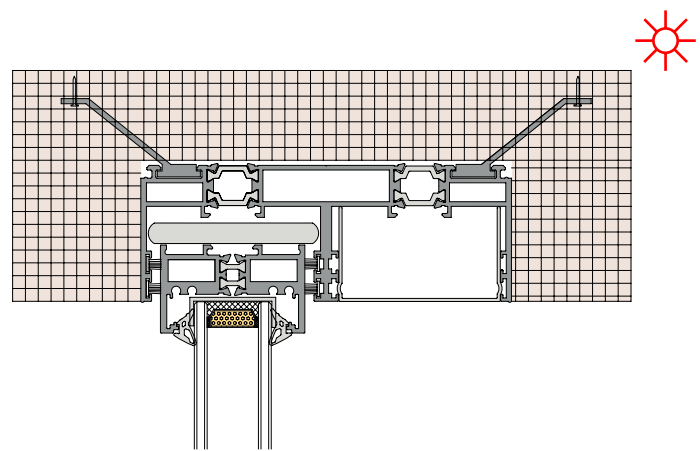

**36Pro Max dual track, one fixed and two active(Hidden track)**

**36Pro Max 双轨一固两活 (隐轨)**

**36Pro Max dual track  
four leaf split(Hidden track)**  
**36Pro Max 双轨四扇对开 (隐轨)**

**36Pro Max dual track  
90 degree open fixed on  
both sides(Hidden track)**  
**36Pro Max 双轨 90 度开启两边固定 (隐轨)**