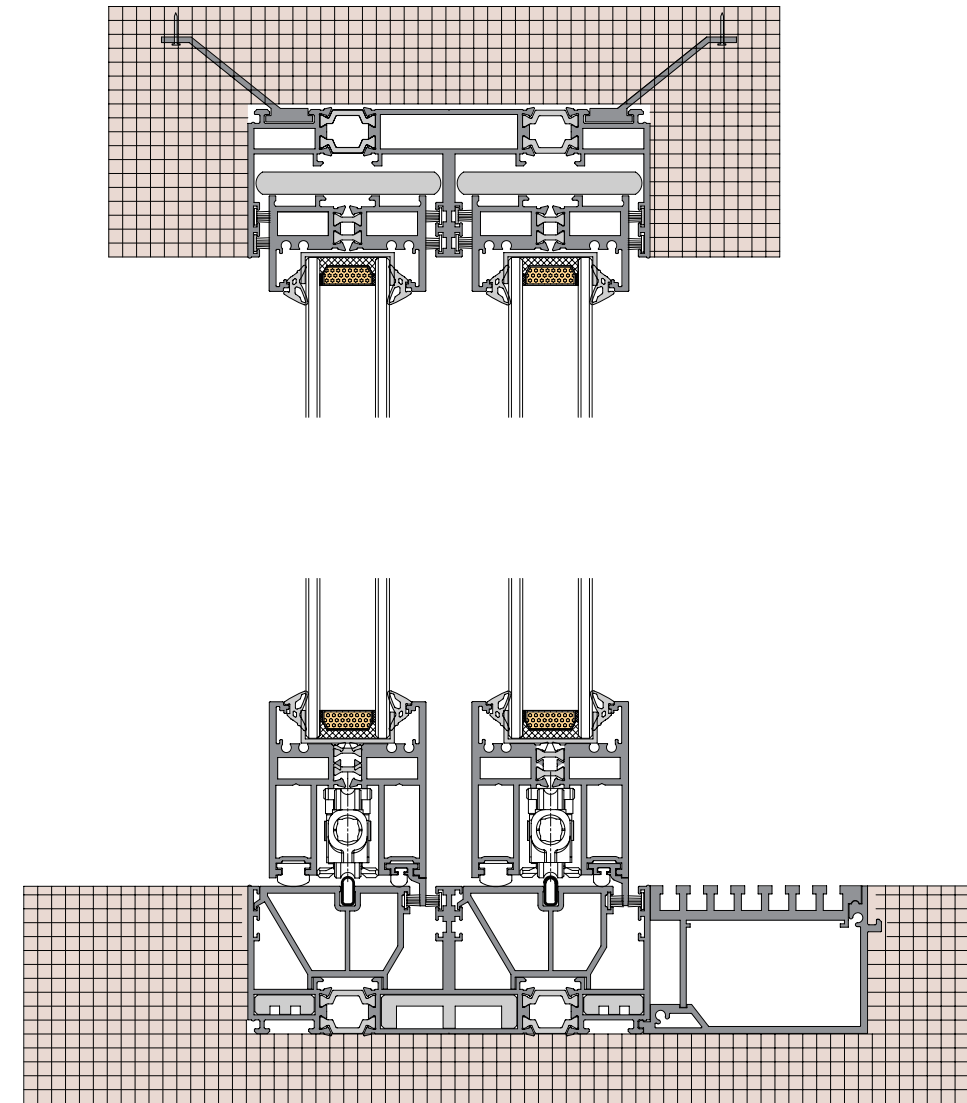

20mini lifting sliding door (Hidden Box)
20mini 提升推拉门 (隐框)