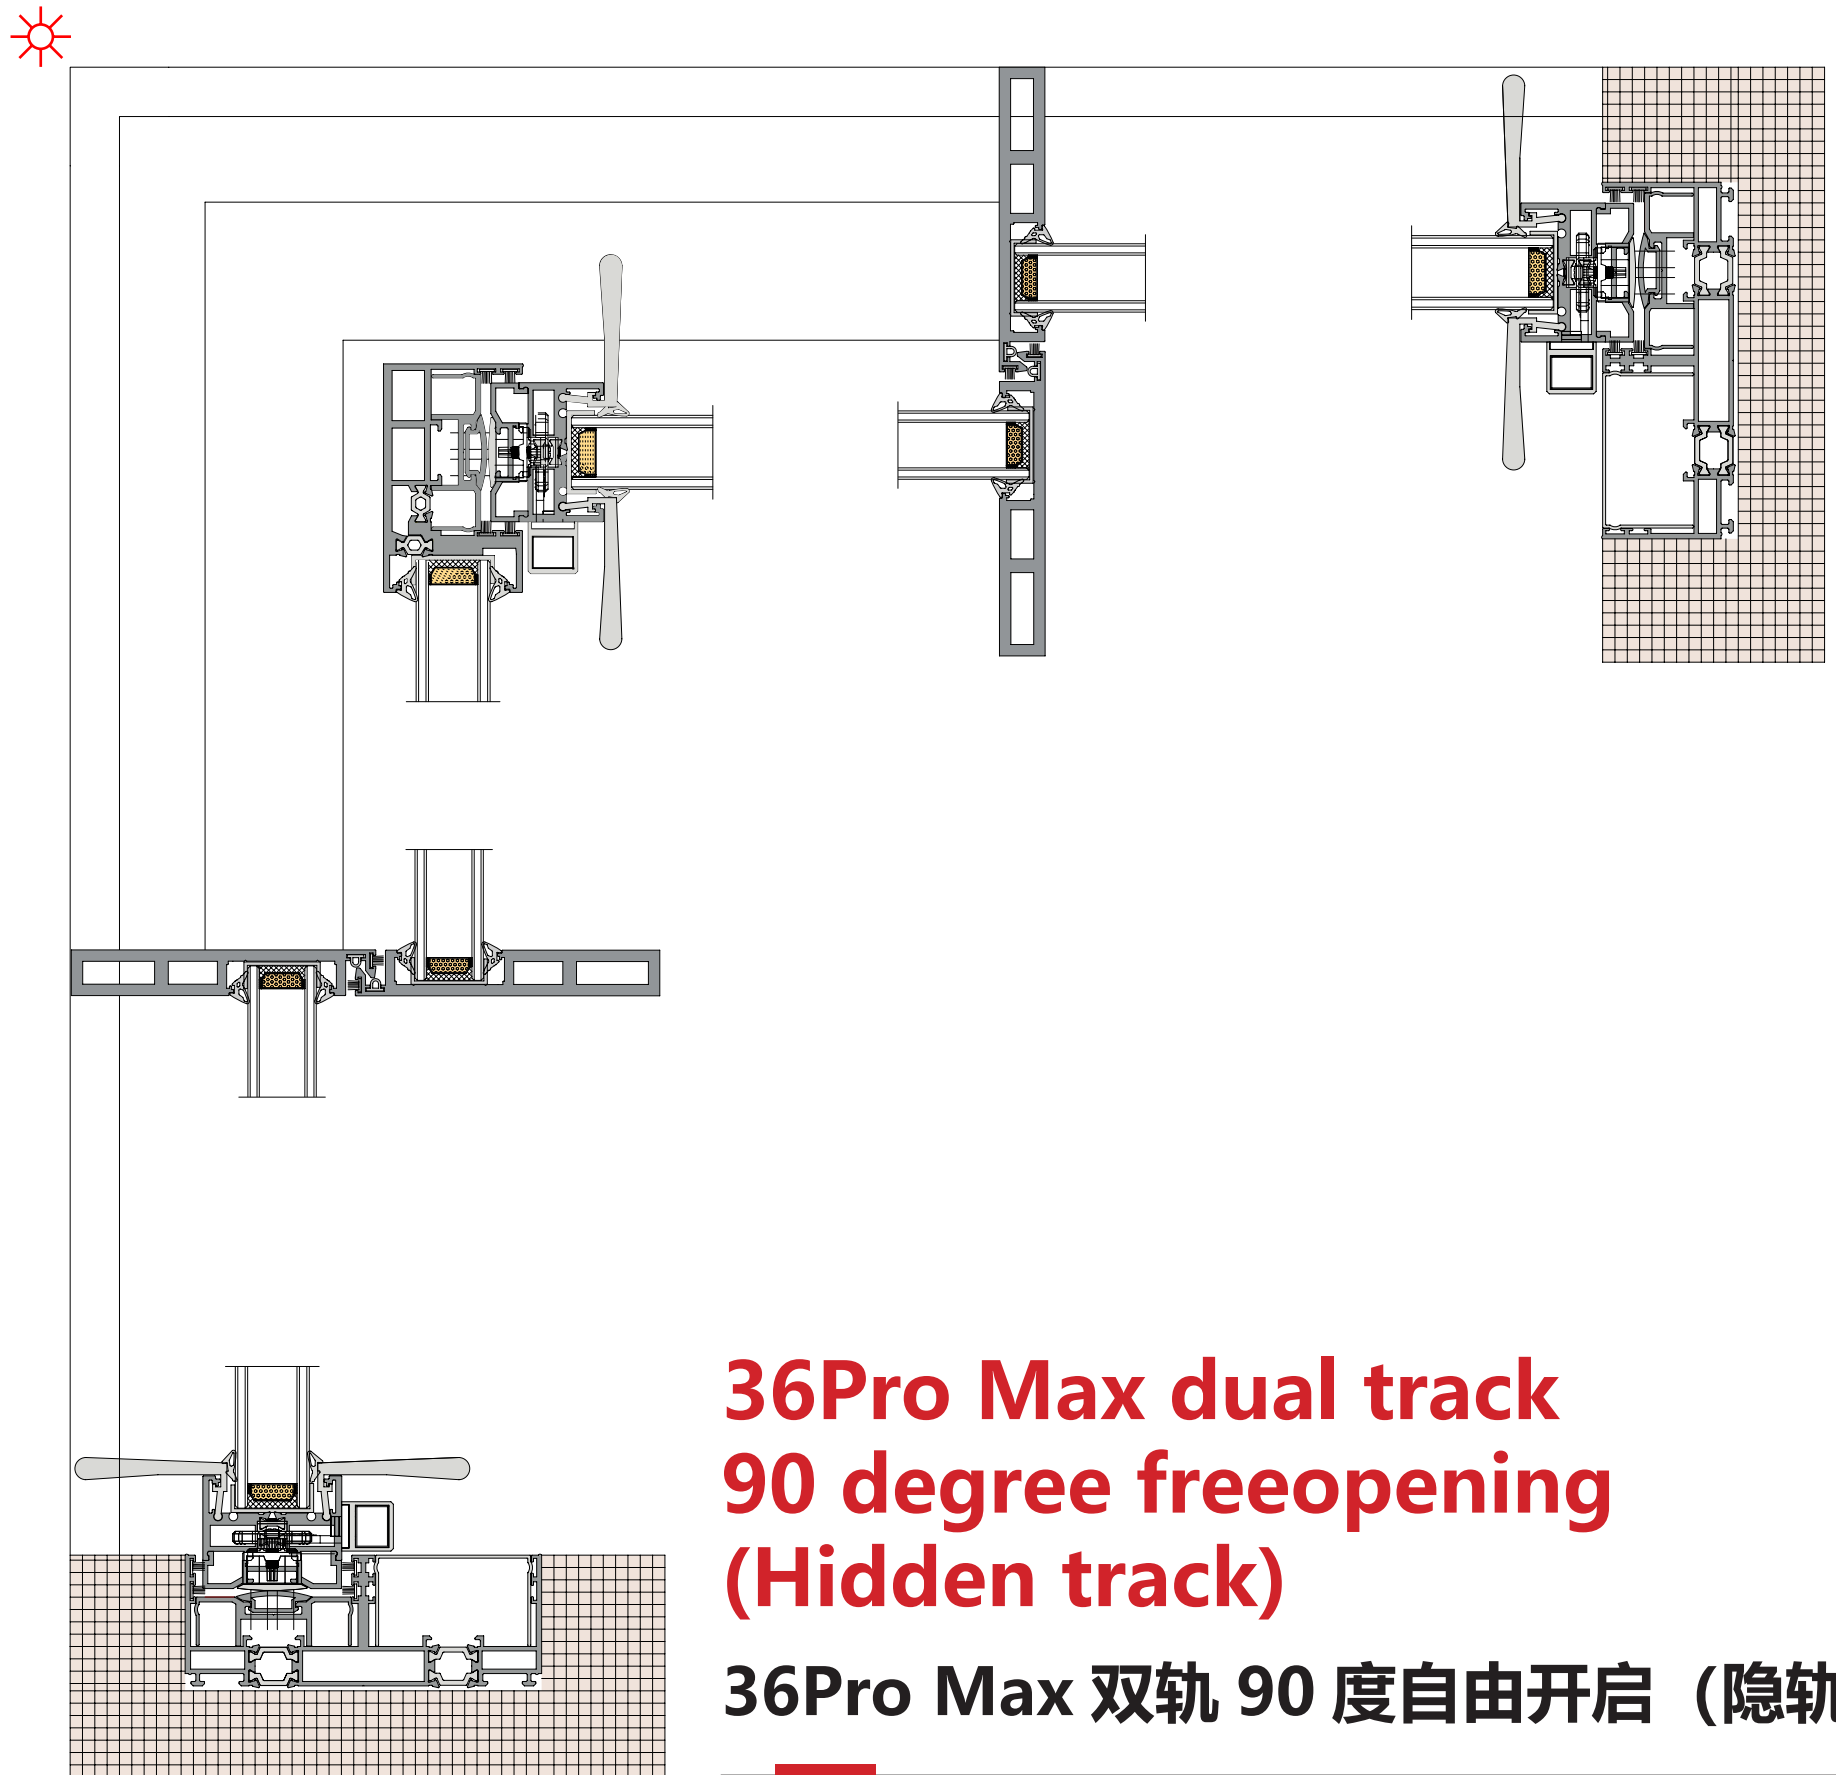

**36Pro Max dual track, one fixed and two active(Hidden track)**

**36Pro Max 双轨一固两活 (隐轨)**

**36Pro Max dual track  
four leaf split(Hidden track)**  
**36Pro Max 双轨四扇对开 (隐轨)**

**36Pro Max dual track  
90 degree open fixed on  
both sides(Hidden track)**  
**36Pro Max 双轨 90 度开启两边固定 (隐轨)**

**36Pro Max dual track  
90 degree freeopening  
(Hidden track)**

**36Pro Max 双轨 90 度自由开启 (隐轨)**

- 轻奢主义 个性定制
- Light Luxurianism Personalized Customization