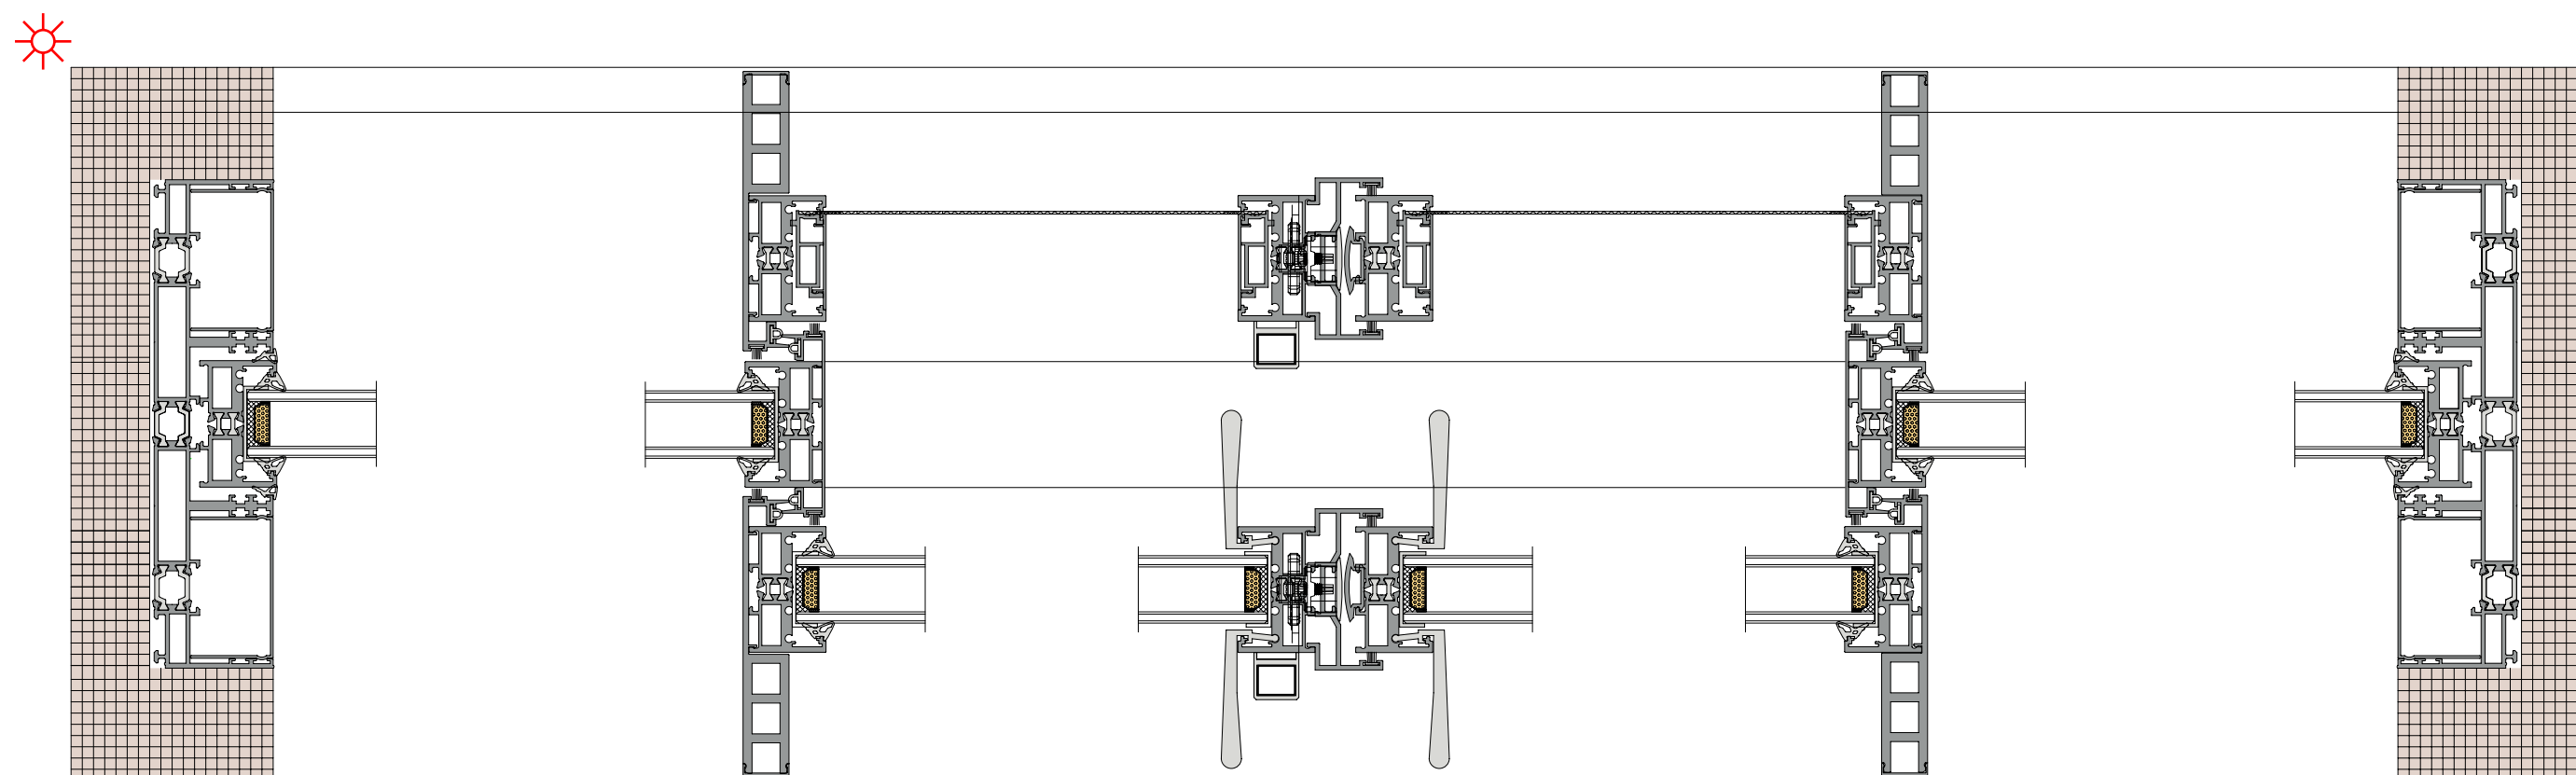

## 36Pro three track four leaf with yarn and two leaf fixed (Hidden Box)

36Pro 三轨四扇带纱两扇固定 (隐框)

◆◆ TRANSLATION  
◆◆ SYSTEM SOLUTION

**36Pro three track 90 degree  
open fixed on both sides  
(Hidden Box)**