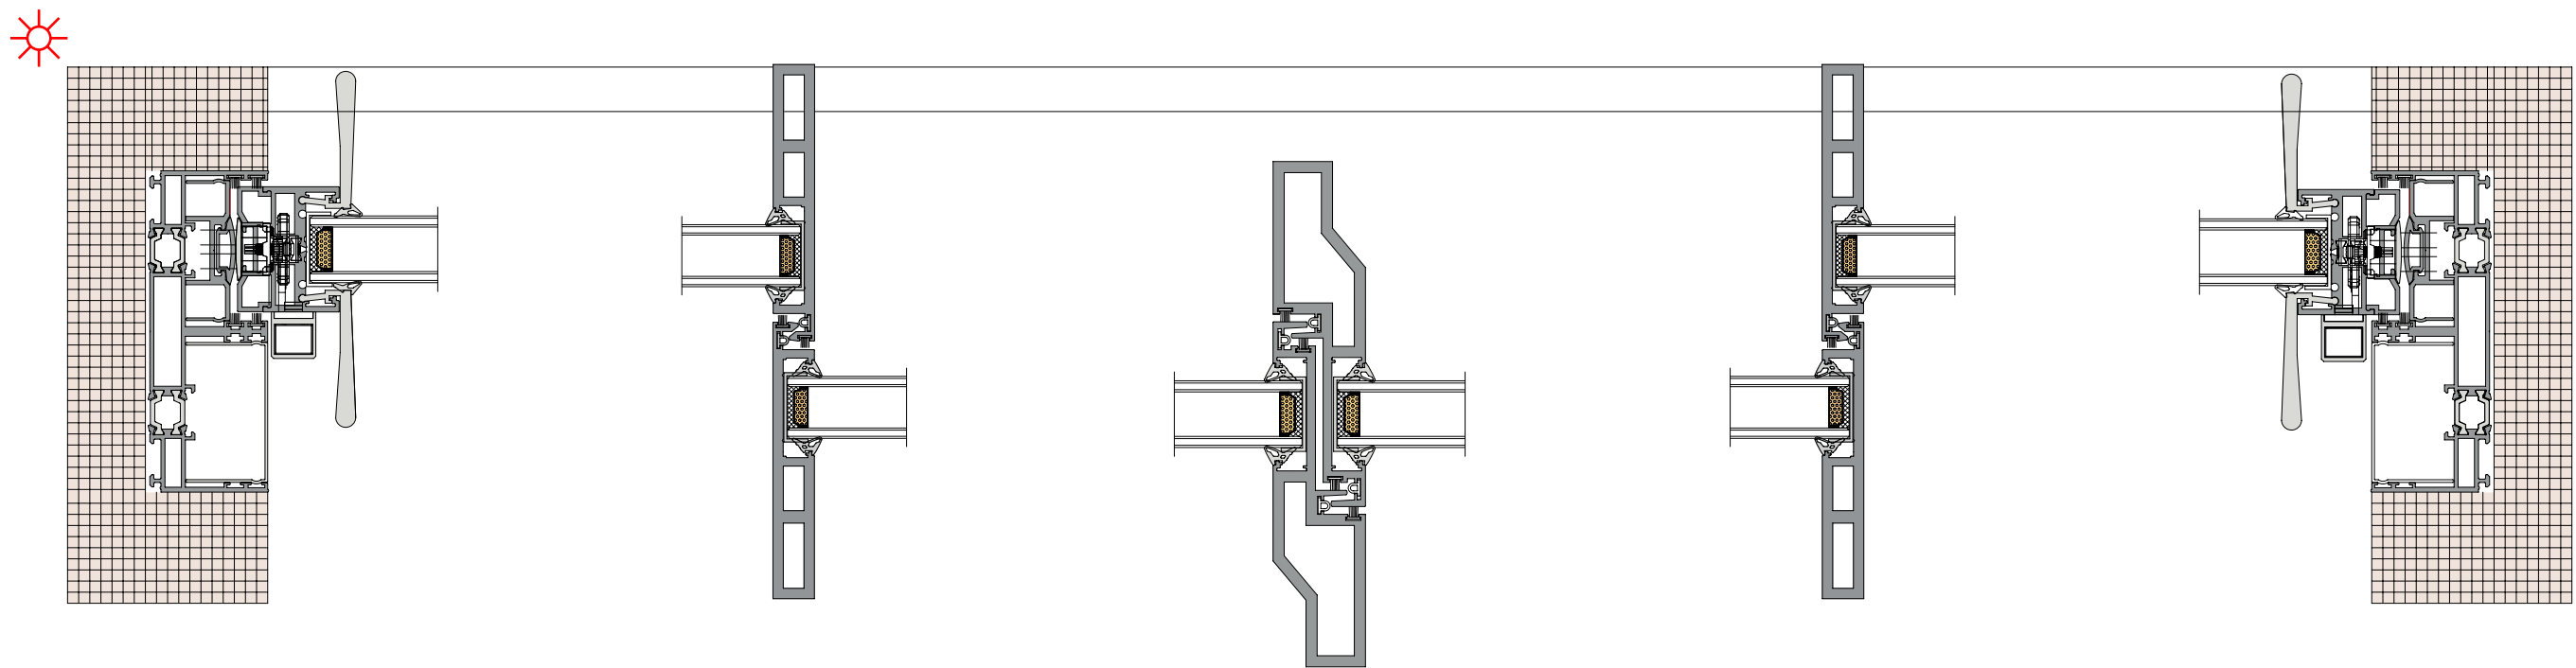

**36Pro Max dual track
four leaf split(Hidden track)**
36Pro Max 双轨四扇对开 (隐轨)