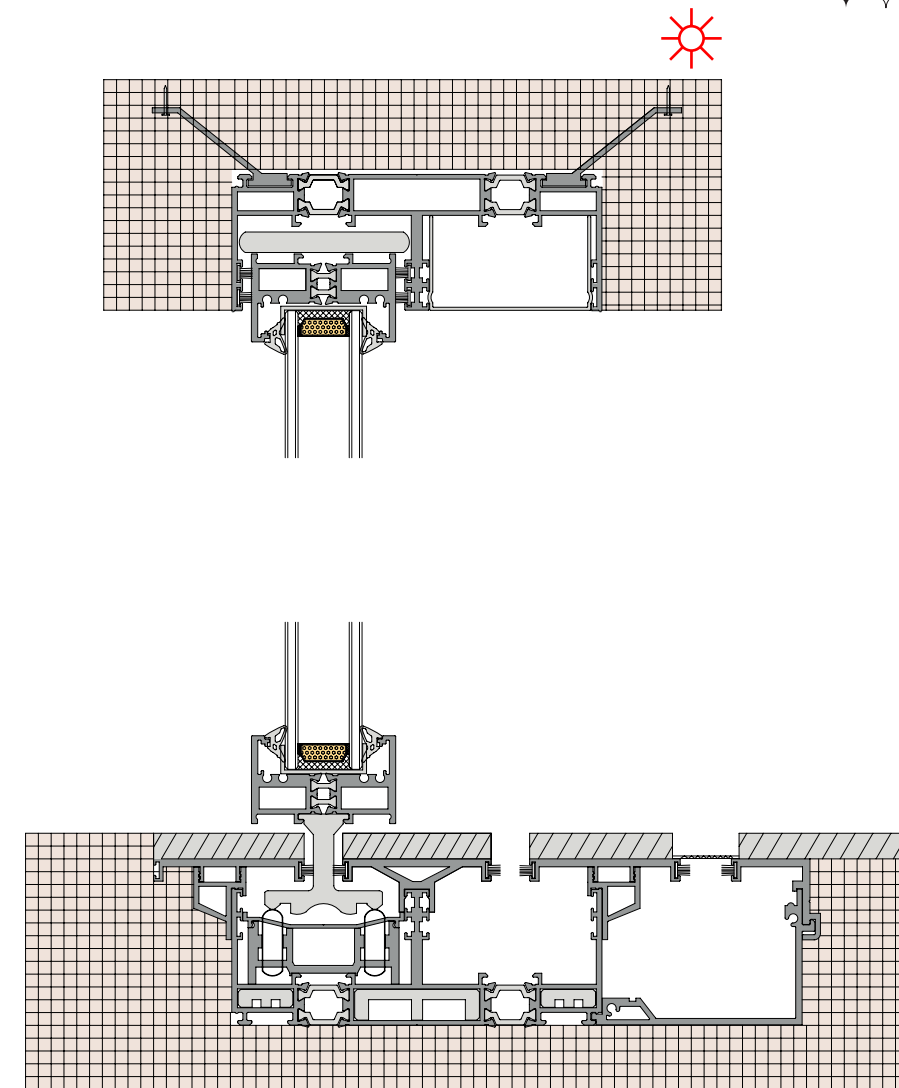

36Pro Max dual track, one fixed and two active(Hidden track)

36Pro Max 双轨一固两活 (隐轨)