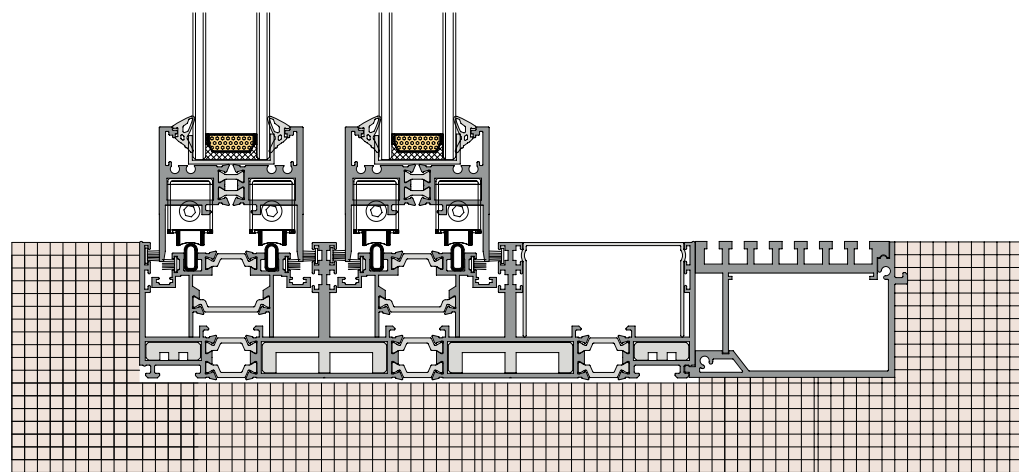

## 36Pro three track four leaf with yarn and two leaf fixed (Hidden Box)

36Pro 三轨四扇带纱两扇固定 (隐框)

◆◆ TRANSLATION  
◆◆ SYSTEM SOLUTION

**36Pro three track 90 degree  
open fixed on both sides  
(Hidden Box)**