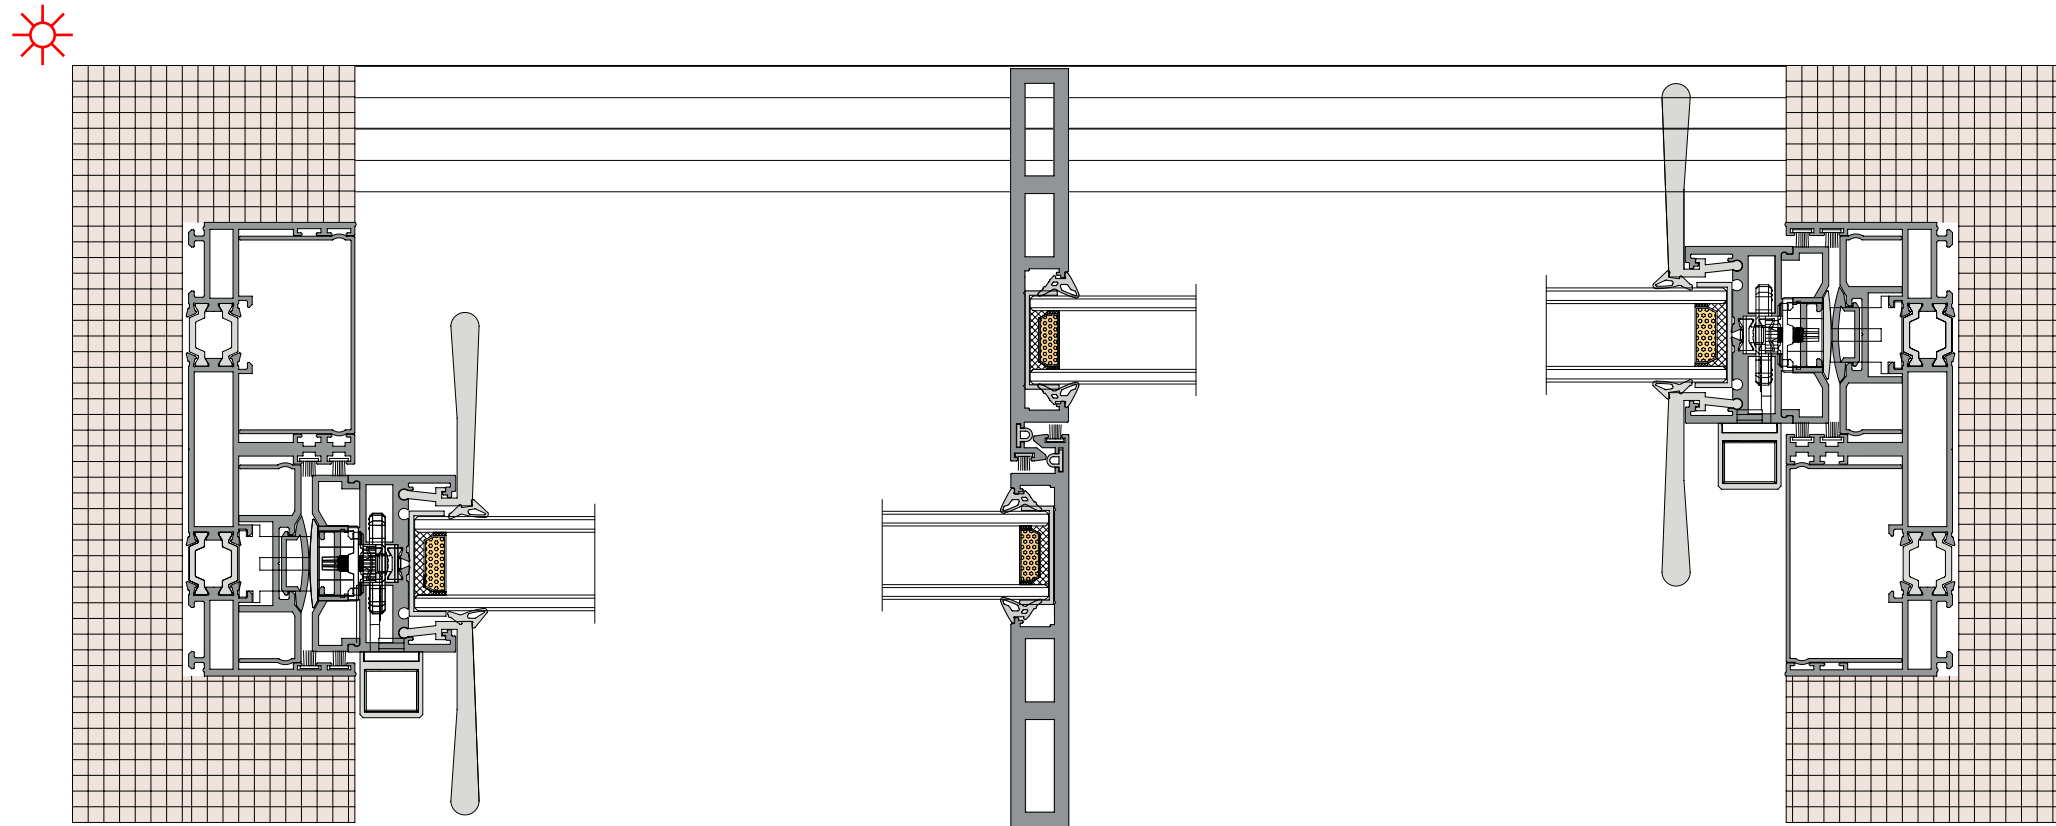

**36Pro Max three track  
90 degree free opening  
(Hidden track)**  
**36Pro Max 三轨 90 度自由开启 (隐轨)**

CUSTOMIZATION GUIDE **HOME**  
**AESTHETICS** **ART**

**36Pro Max dual track dual fan activity(Hidden Box)**  
**36Pro Max 双轨双扇活动 (隐框)**