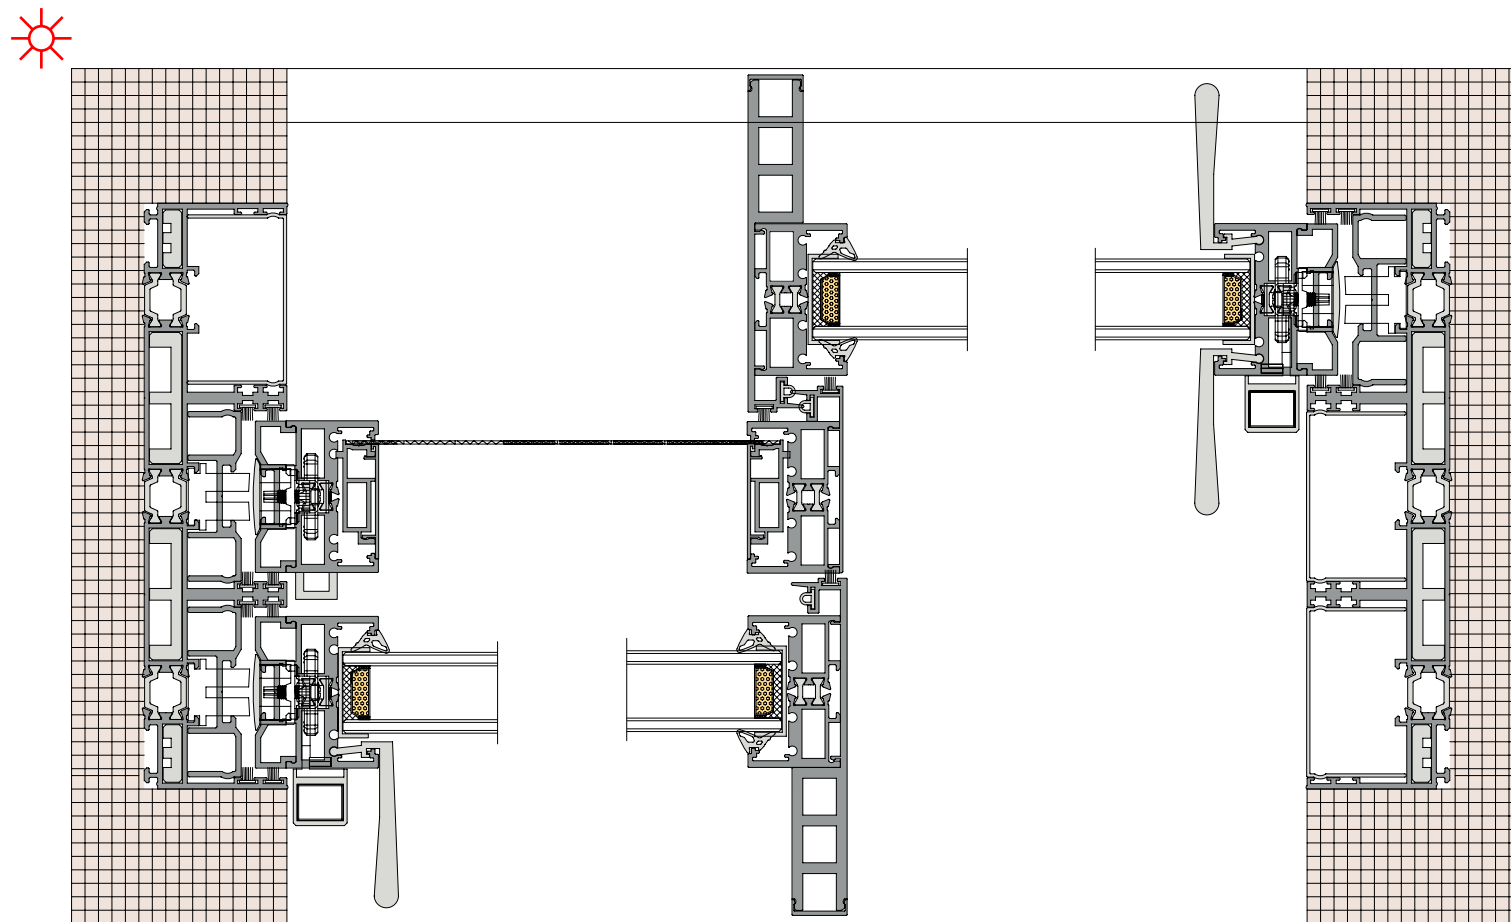

36Pro Maax three track intermediate yarn (Hidden track)

36Pro Max 三轨中间纱 (隐轨)