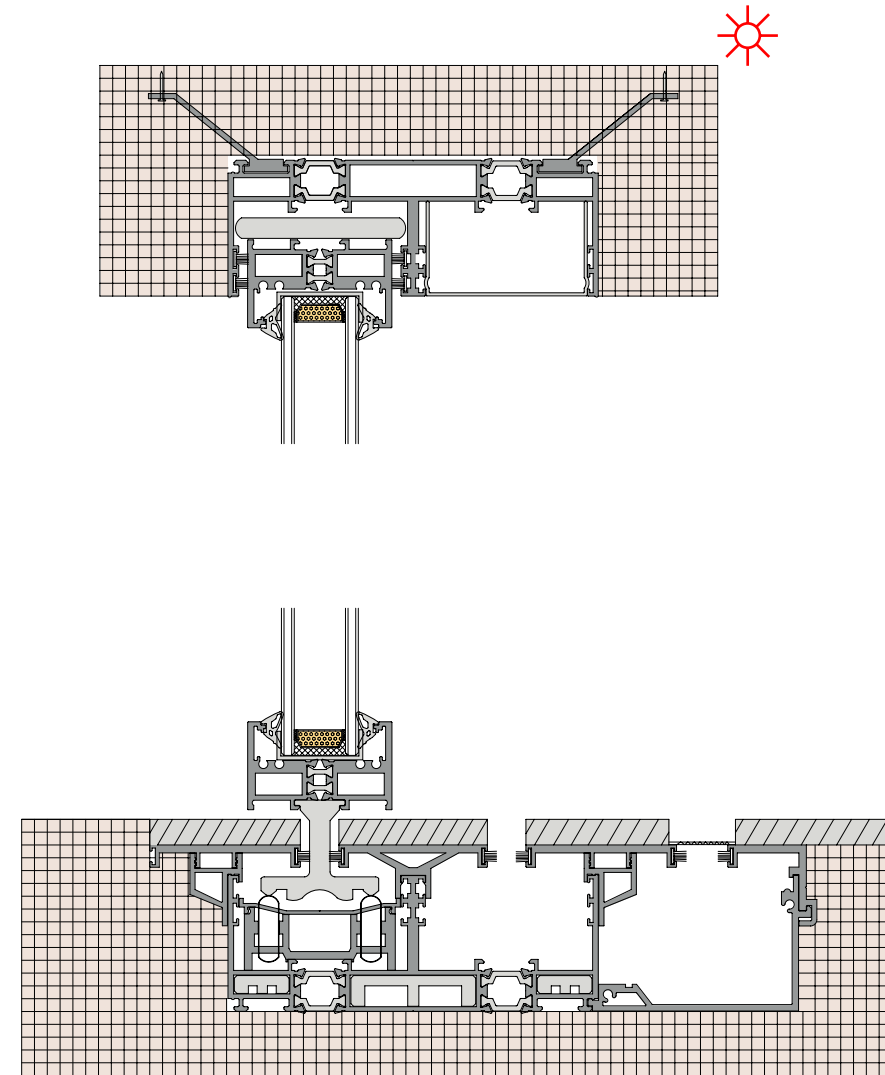

**36Pro Max dual track,
one fixed and one active
(Hidden track)**

36Pro Max 双轨一固一活 (隐轨)