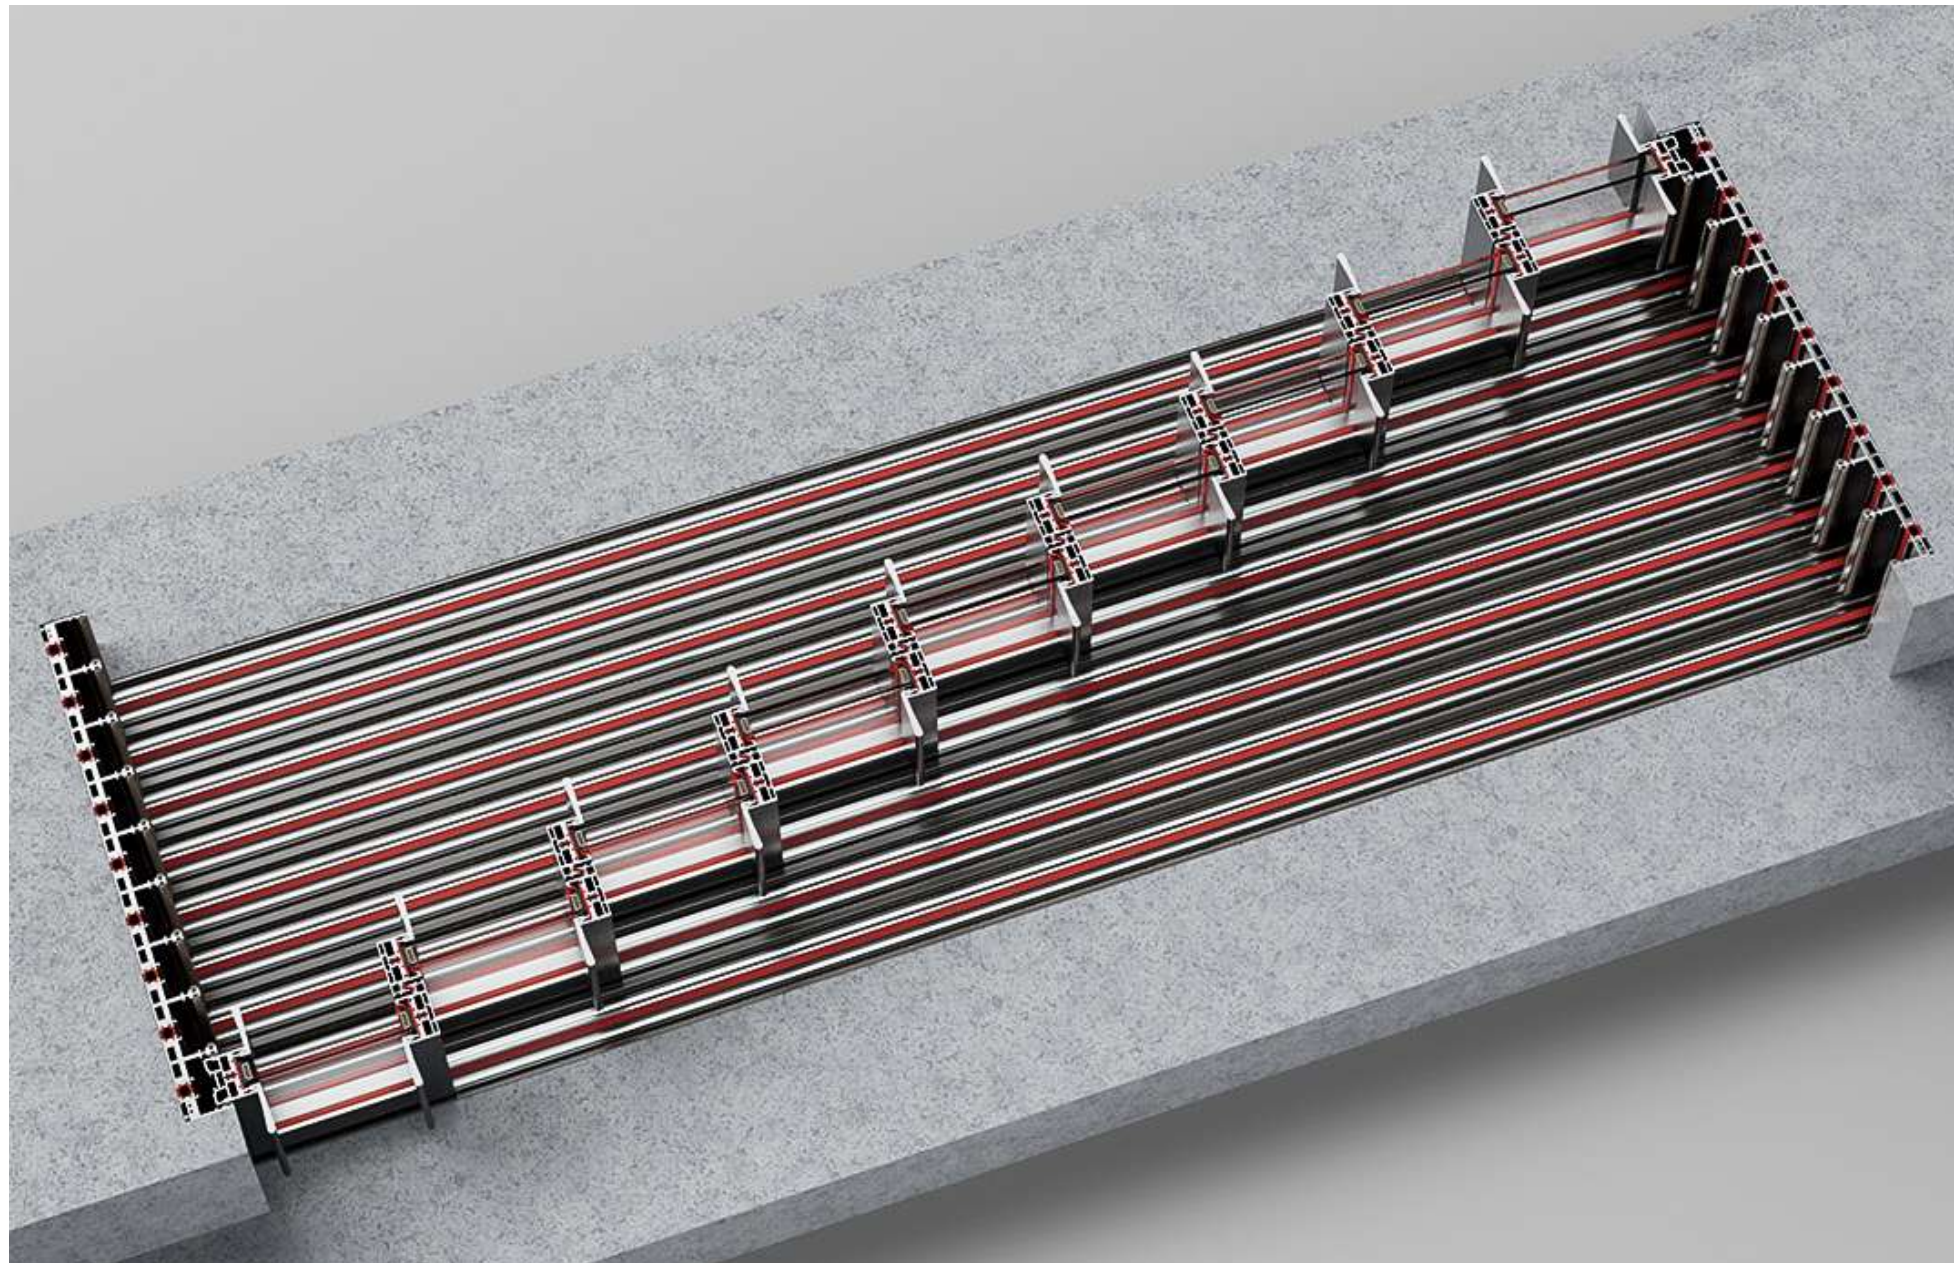

Multi-track multi-fan

多轨多扇

对于极致采光通风的追求止于此
实现了开放式的超大空间，进出自由，想开多大空间即开多大。

The pursuit of extreme lighting and ventilation ends here
It realizes an open super large space, free entry and exit, and opens as much space as you want.