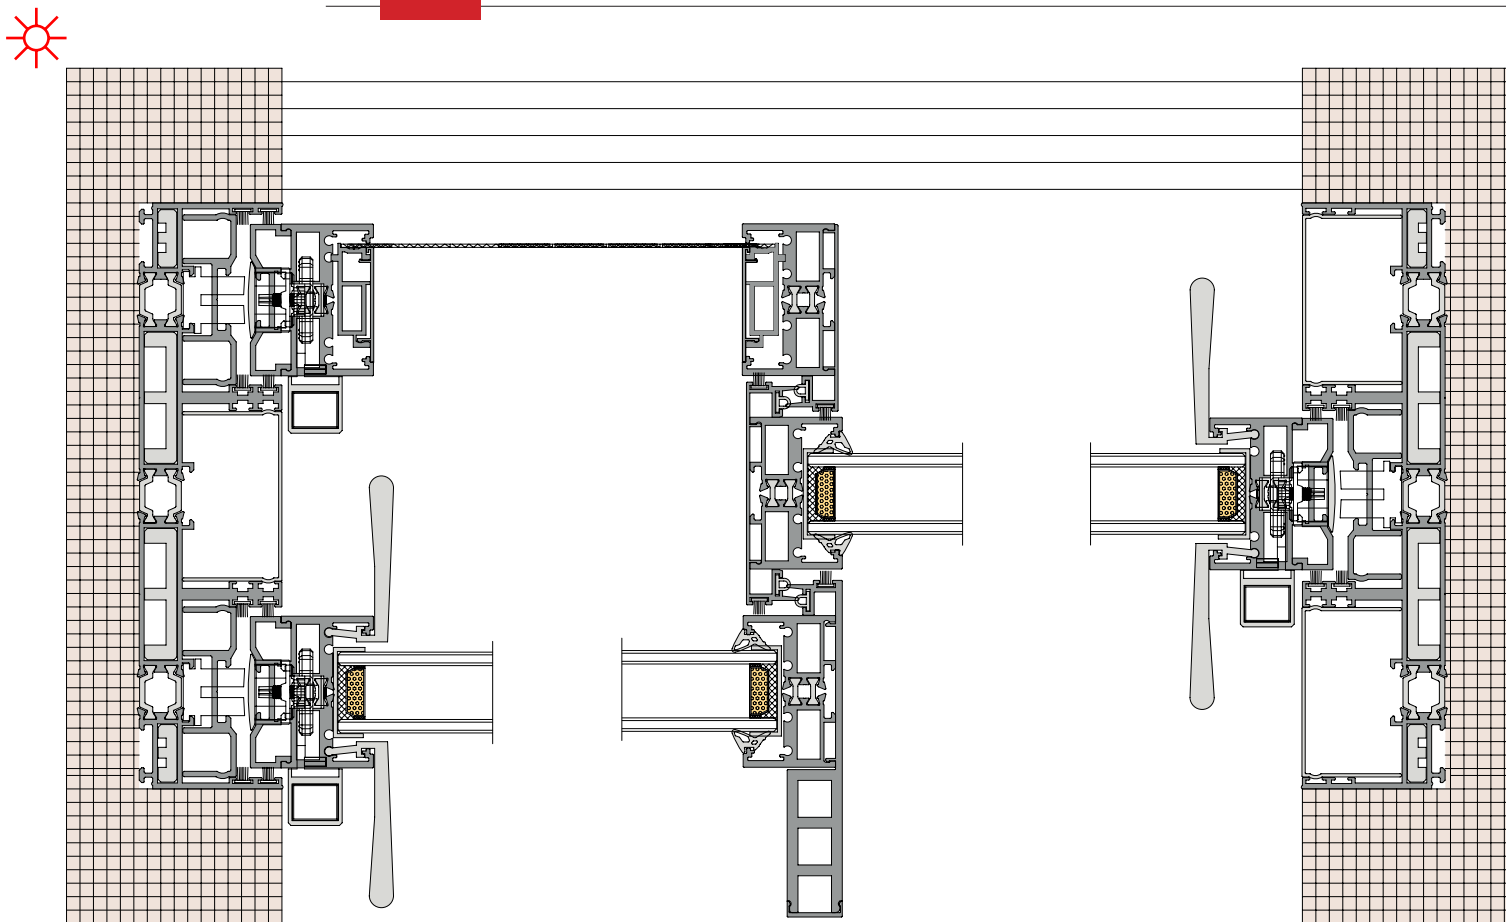

36Pro Max three track belt yarn hidden frame (Hidden Box)

36Pro Max 三轨带纱 (隐框)