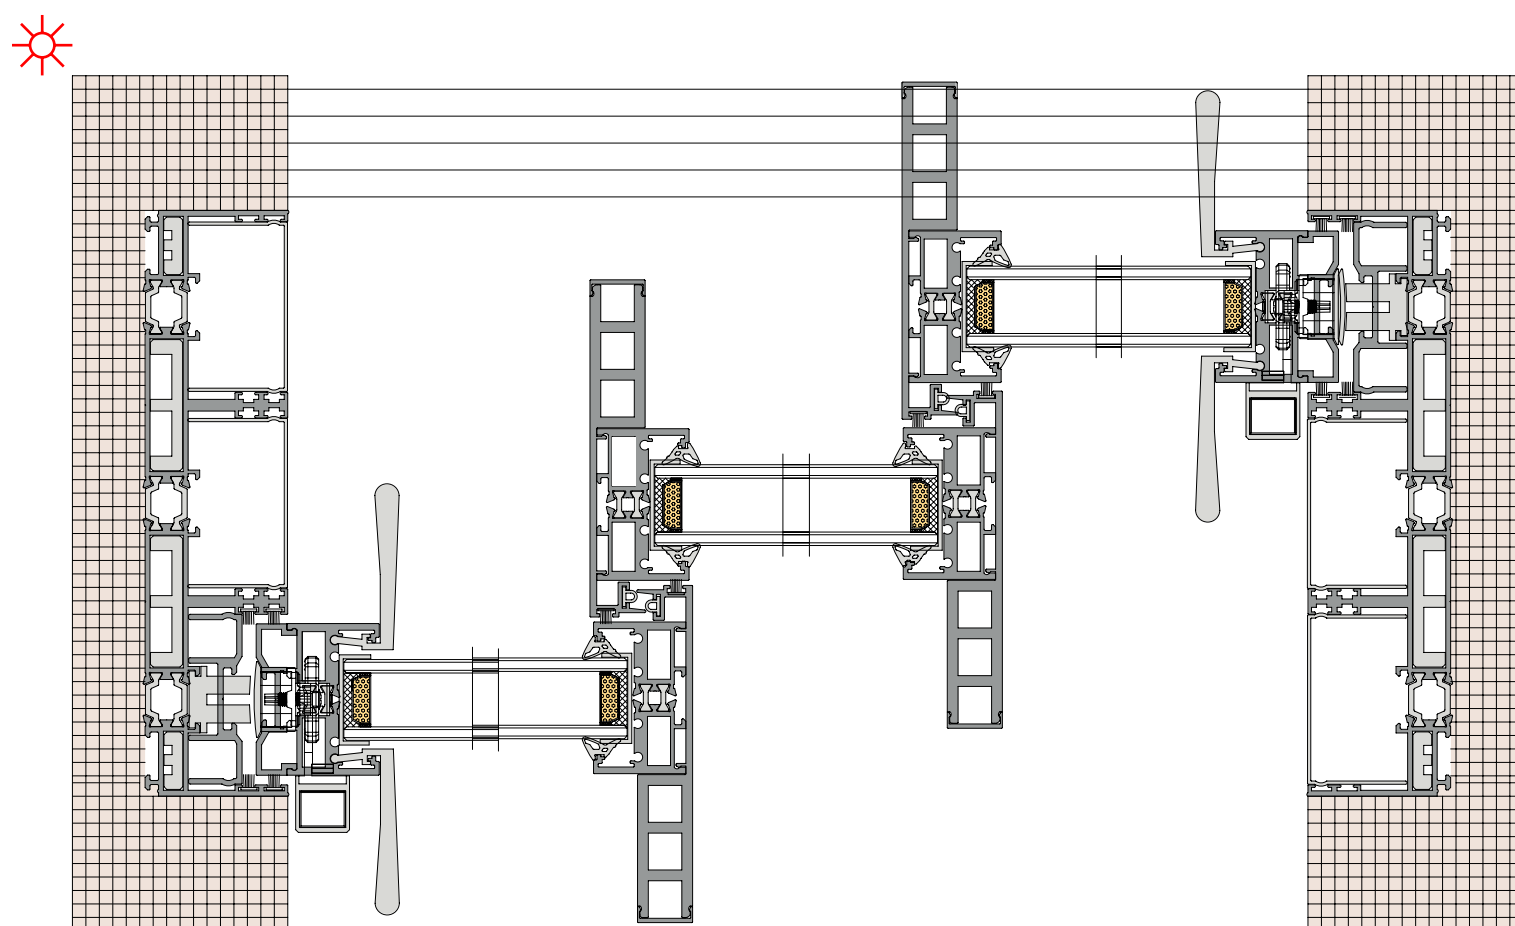

◆ ◆ TRANSLATION
◆ ◆ SYSTEM SOLUTION

36Pro Three Track Three Fan(Hidden Box)

36Pro 三轨三扇 (隐框)