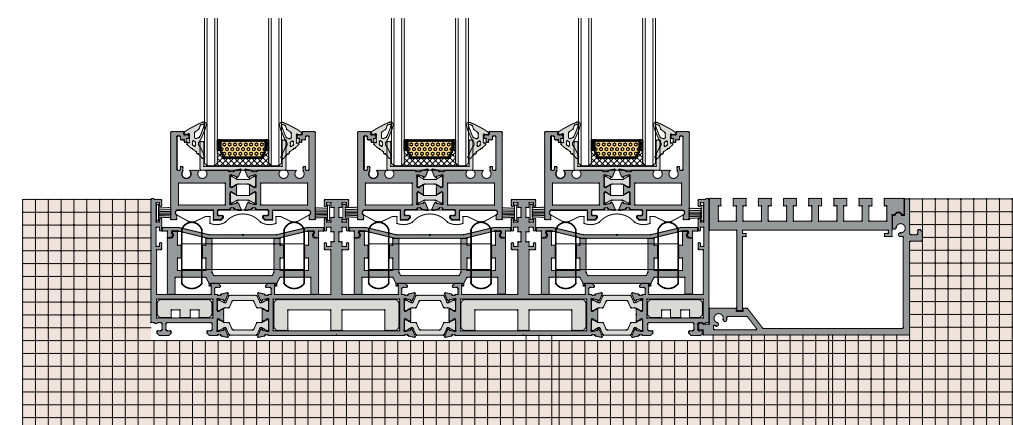

36Pro Max Three Track Three Fan(Hidden Box)

36Pro Max 三轨三扇 (隐框)