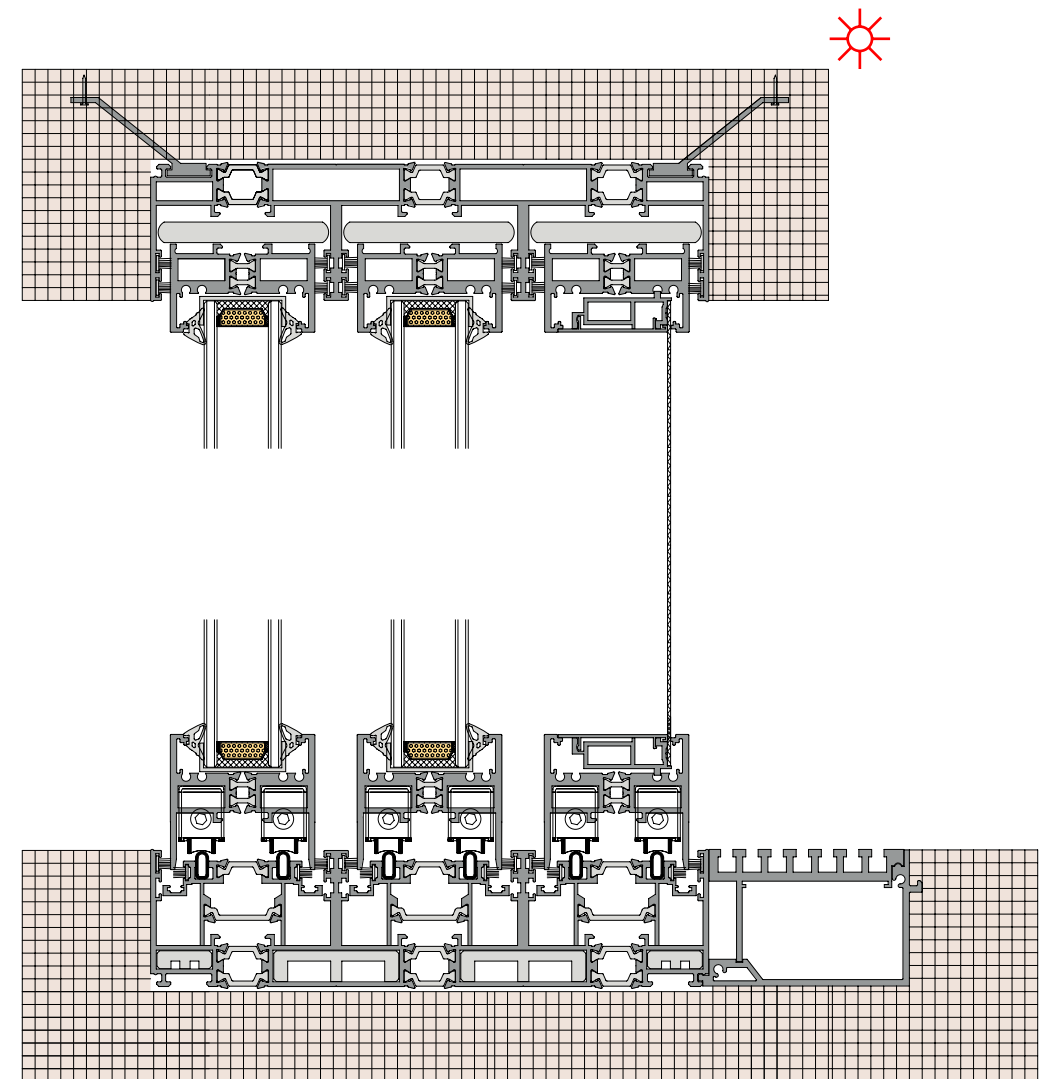

36Pro three track belt yarn hidden frame (Hidden Box)

36Pro 三轨带纱 (隐框)