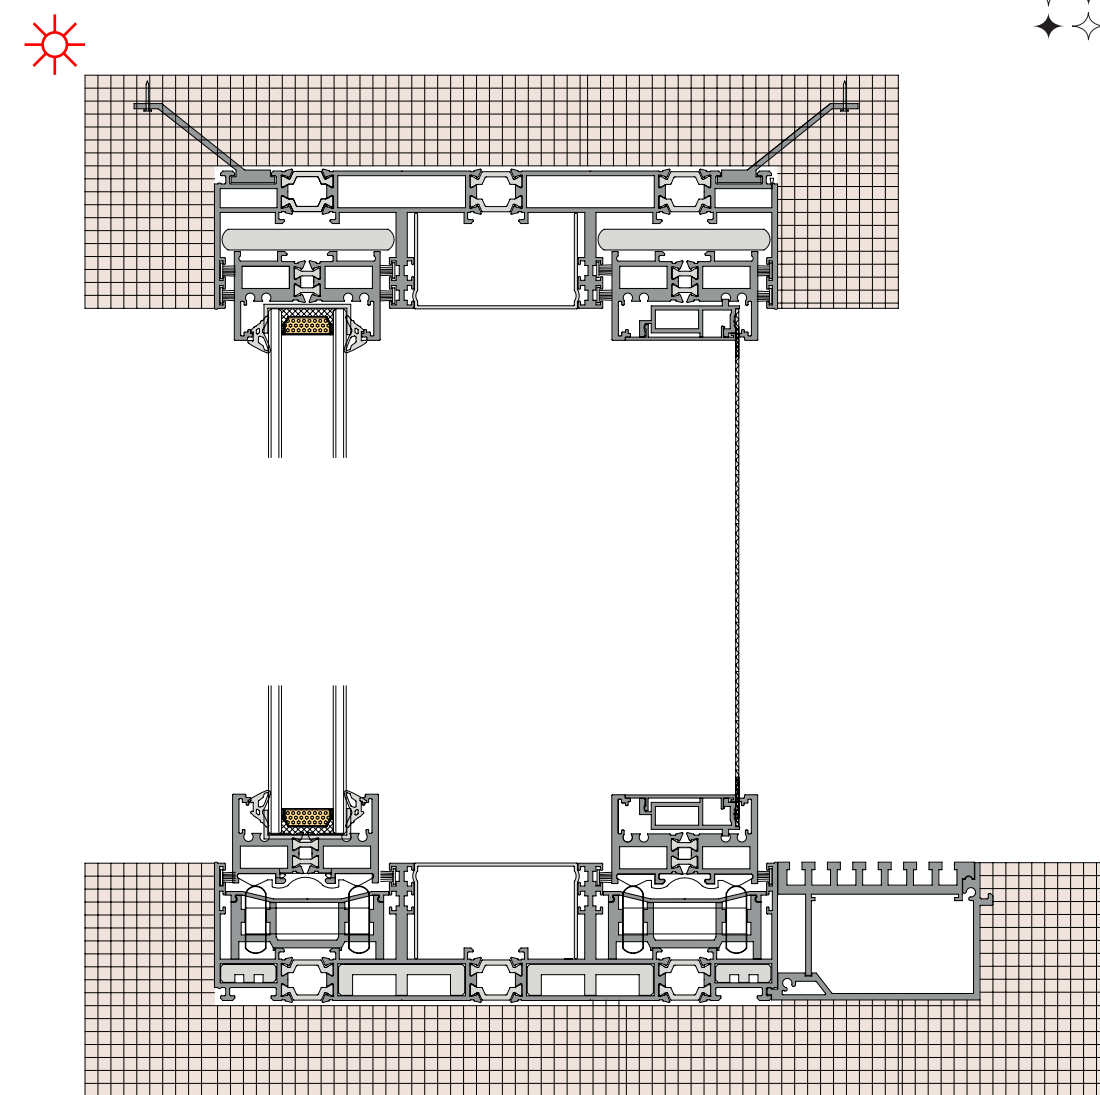

36Pro Max three track four leaf with yarn and two leaf fixed(Hidden Box)

36Pro Max 三轨四扇带纱两扇固定 (隐框)